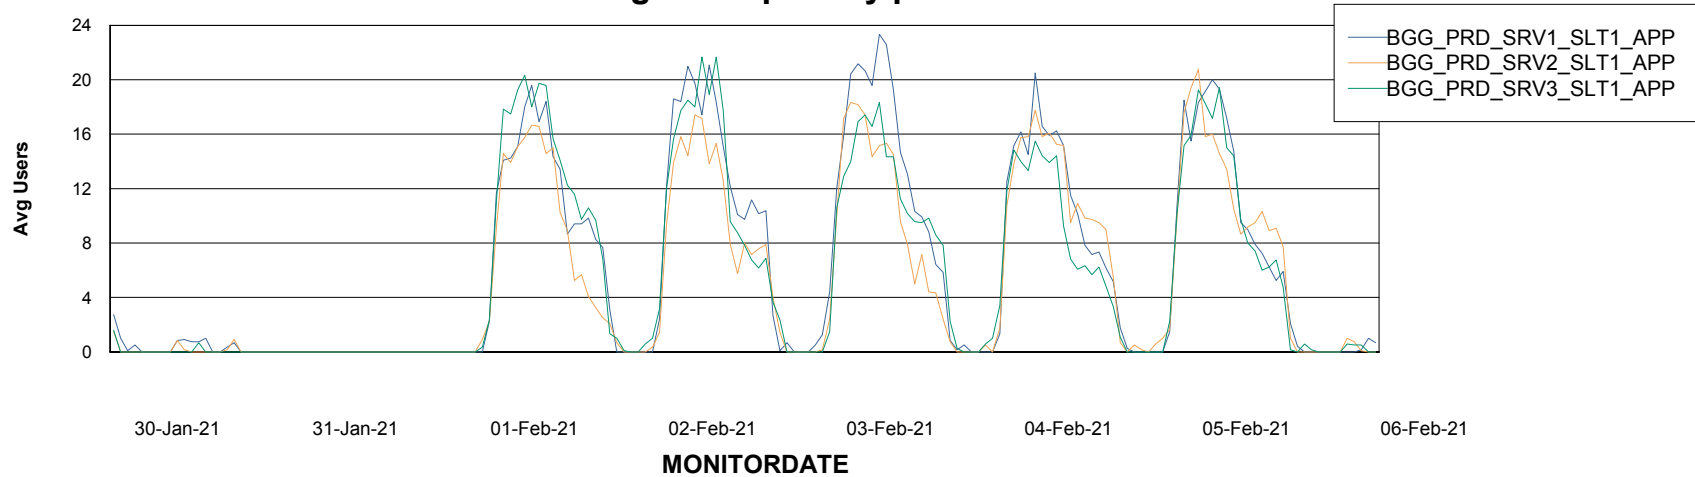

BI Status and last ETL error for BGGDB_BI

	Sun 31/1/2021	Mon 1/2/2021	Tue 2/2/2021	Wed 3/2/2021	Thu 4/2/2021	Fri 5/2/2021	Sat 6/2/2021
ABS DataWarehouse ETL Health	OK	OK	OK	OK	OK	OK	OK
ABS DWHStaging ETL Health	OK	OK	OK	OK	OK	OK	OK

Weekly SLA Customer Report

Customer BGG_Production
Database ID 58

Standby Database Health BGG_Production

Recovery lag for last 7 days

Weekly SLA Customer Report

Customer BGG_Production
Database ID 58

ABSSolute Application Server Services

Avg memory used per ABS Server Service

Avg users per day per ABS server

Weekly SLA Customer Report

Customer BGG_Production
Database ID 58

ABSSolute Application ReportServer Services

Avg memory used per ReportServer Service