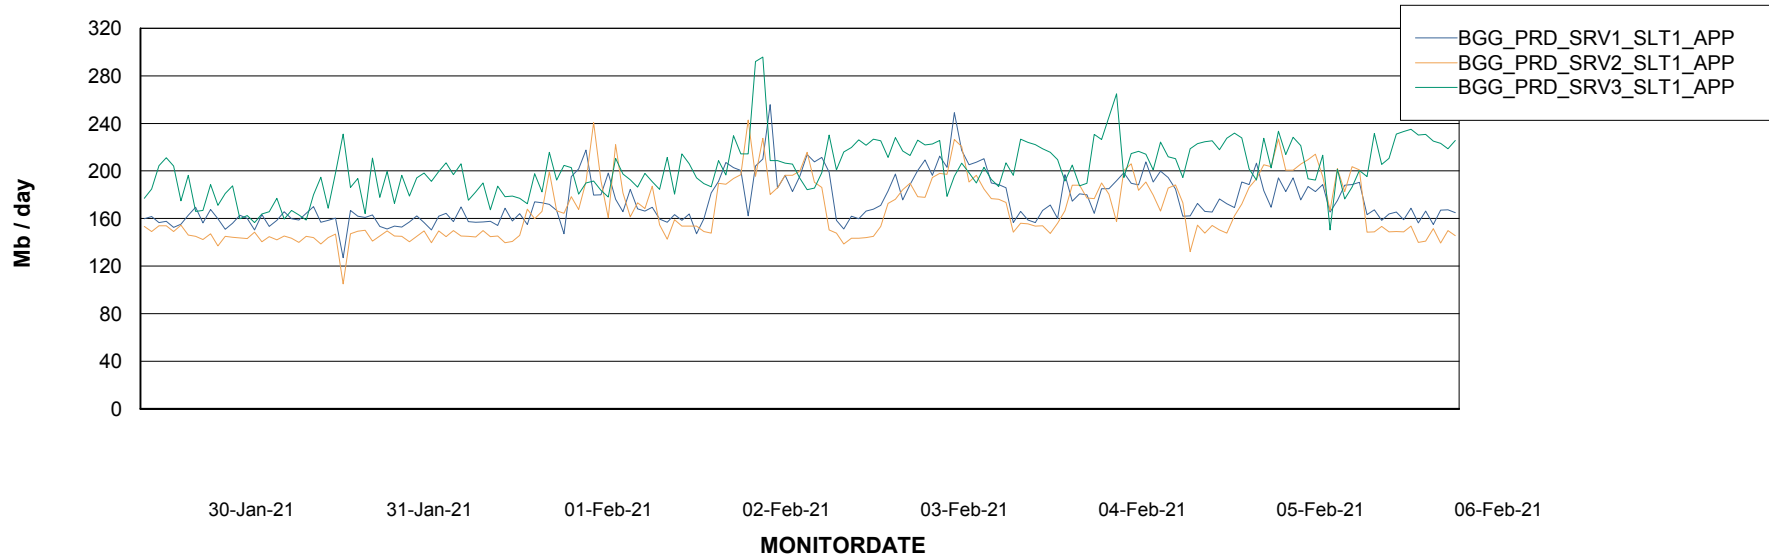

ABSSolute Application Server Services

Avg memory used per ABS Server Service