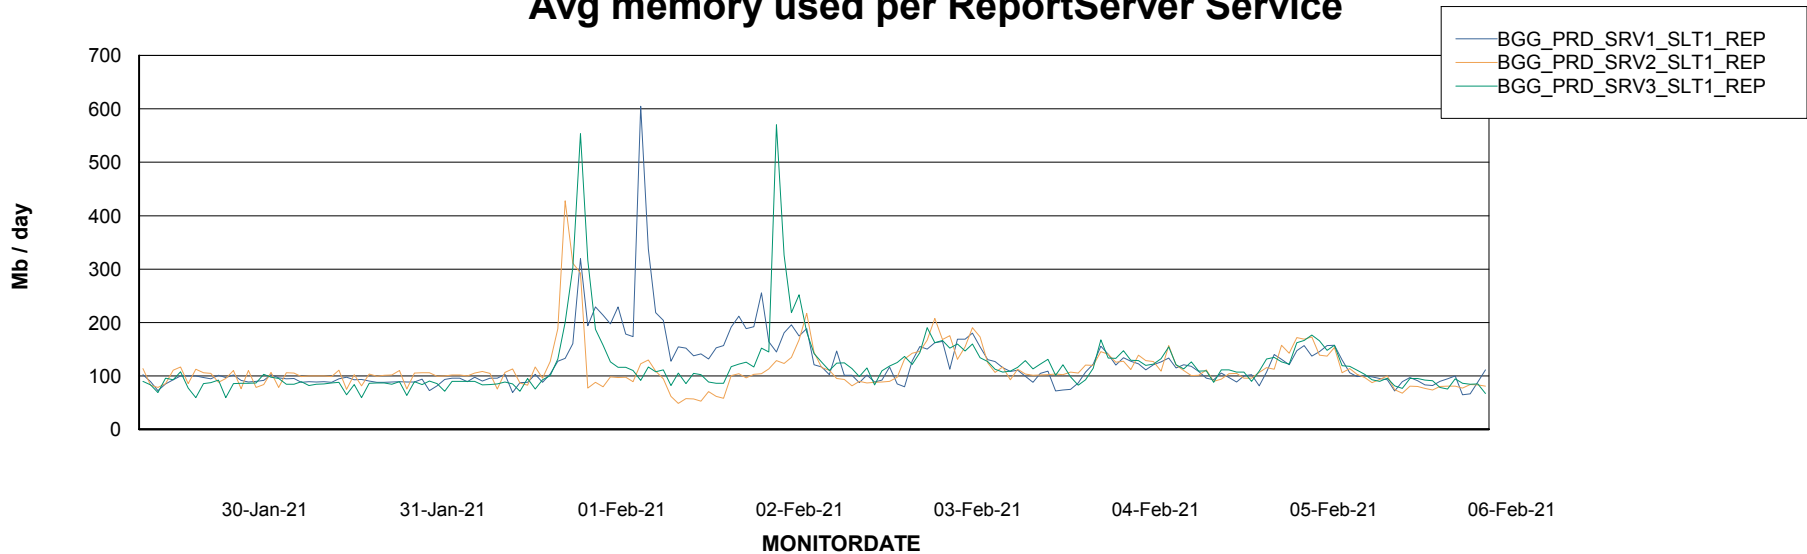

Avg memory used per ABS Server Service

Avg users per day per ABS server

Weekly SLA Customer Report

Customer BGG_Production
Database ID 58

ABSSolute Application ReportServer Services

Avg memory used per ReportServer Service