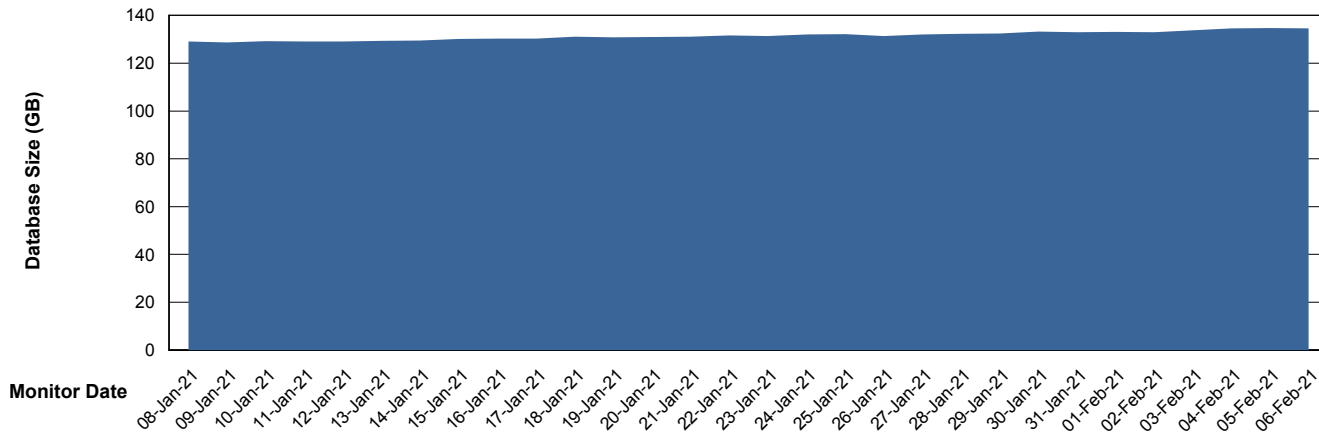

DATABASE SIZE BGGDB_BI

Database growth over last month