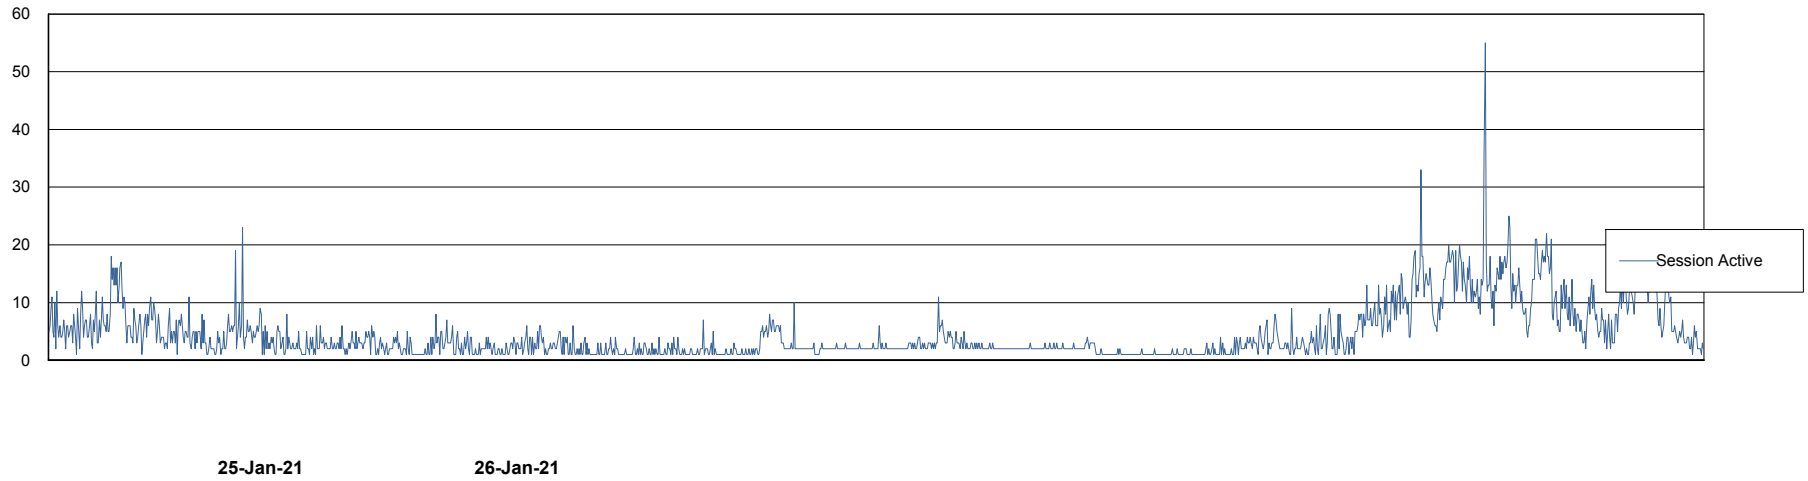

Weekly SLA Customer Report

Customer VOS_Production
Database ID 68

Database Performance VOSBIDB_Production

DB Processes Max 300
DB Sessions Max 472

25-Jan-21 26-Jan-21 27-Jan-21 28-Jan-21 29-Jan-21 30-Jan-21

25-Jan-21 26-Jan-21 27-Jan-21 28-Jan-21 29-Jan-21 30-Jan-21

Weekly SLA Customer Report

Customer VOS_Production
Database ID 68

Database Performance VOSDB_Production

Weekly SLA Customer Report

Customer VOS_Production
Database ID 68