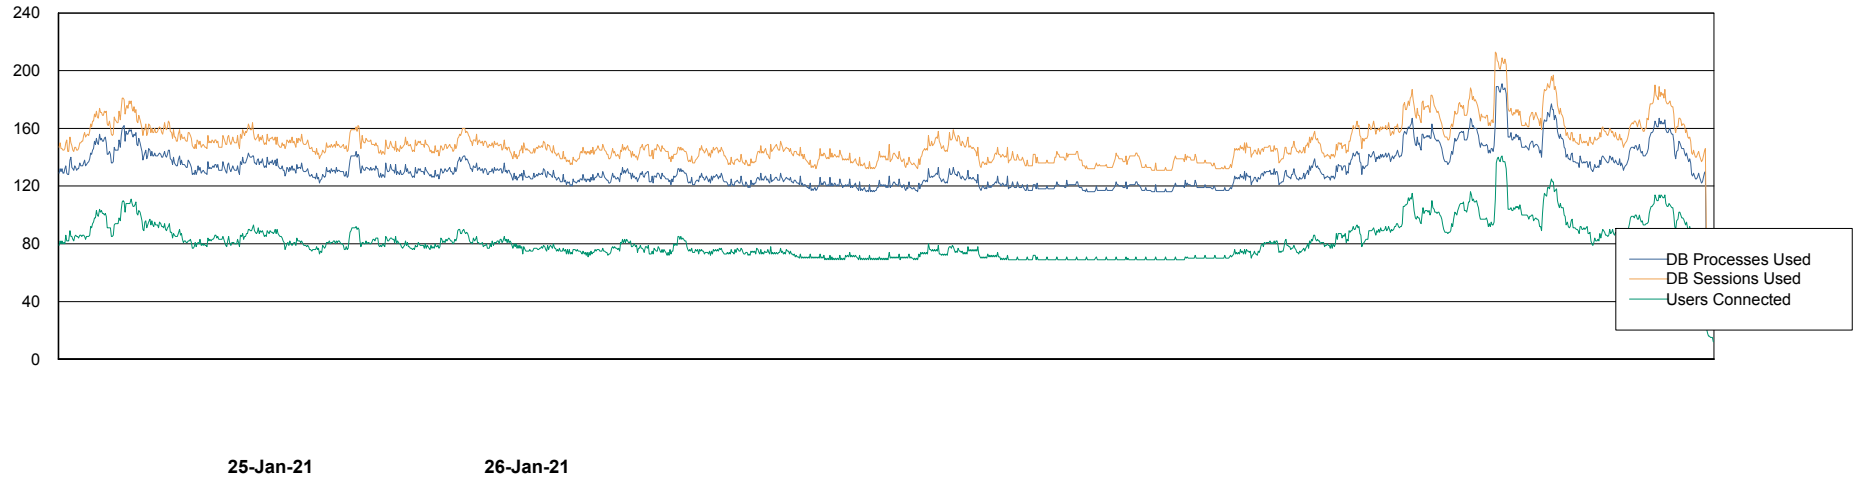

Weekly SLA Customer Report

Customer VOS_Production
Database ID 68

Database Performance VOSBIDB_Production

DB Processes Max 300
DB Sessions Max 472

25-Jan-21 26-Jan-21 27-Jan-21 28-Jan-21 29-Jan-21 30-Jan-21

25-Jan-21 26-Jan-21 27-Jan-21 28-Jan-21 29-Jan-21 30-Jan-21

Weekly SLA Customer Report

Customer VOS_Production
Database ID 68

Database Performance VOSDB_Production

Weekly SLA Customer Report

Customer VOS_Production
Database ID 68