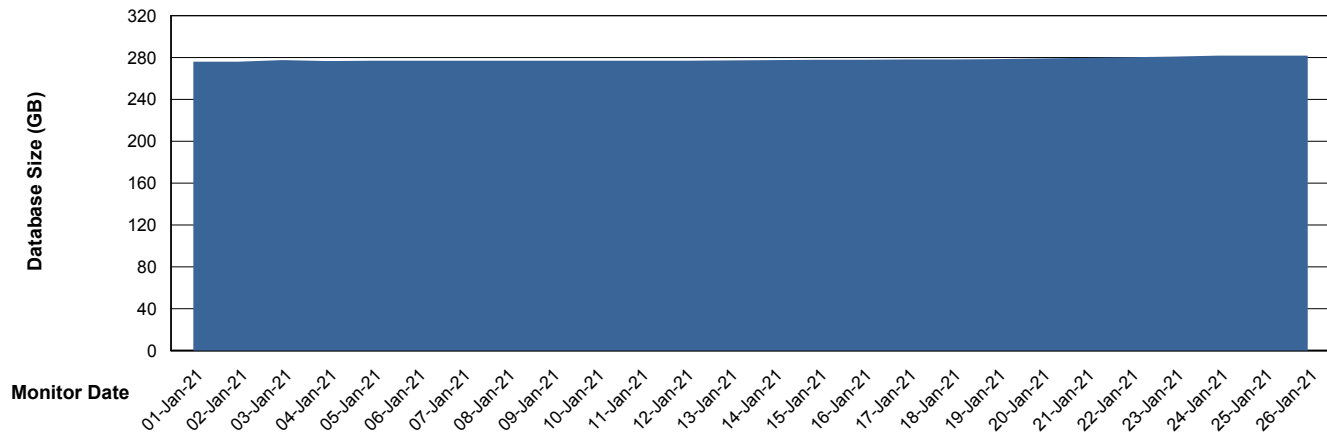

DATABASE SIZE VOSDB_Production

Database growth over last month