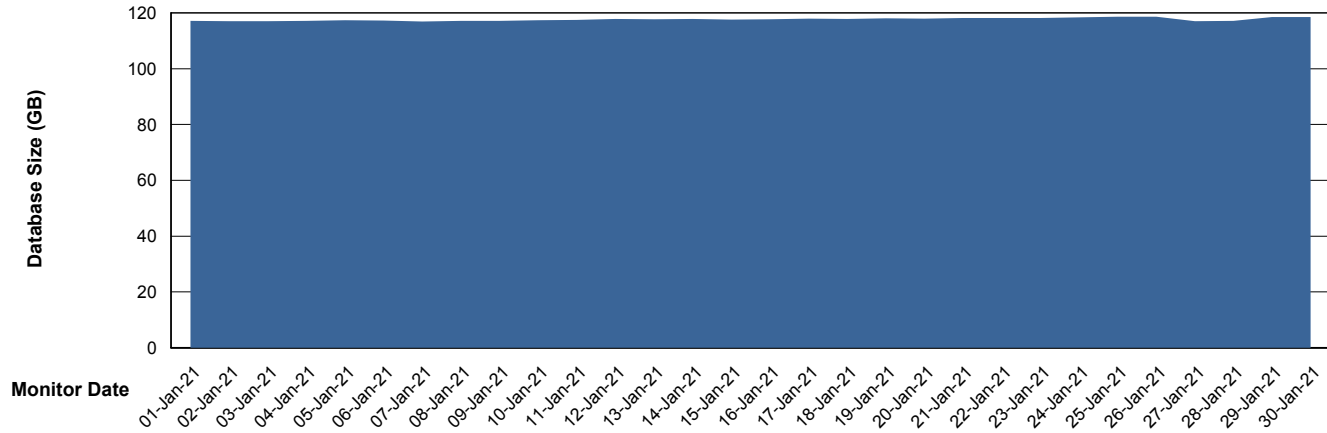

Database Performance VOSDB_Standby

DB Processes Max 300
DB Sessions Max 472

Weekly SLA Customer Report

Customer VOS_Production
Database ID 68

DATABASE SIZE VOSBIDB_Production

Database growth over last month