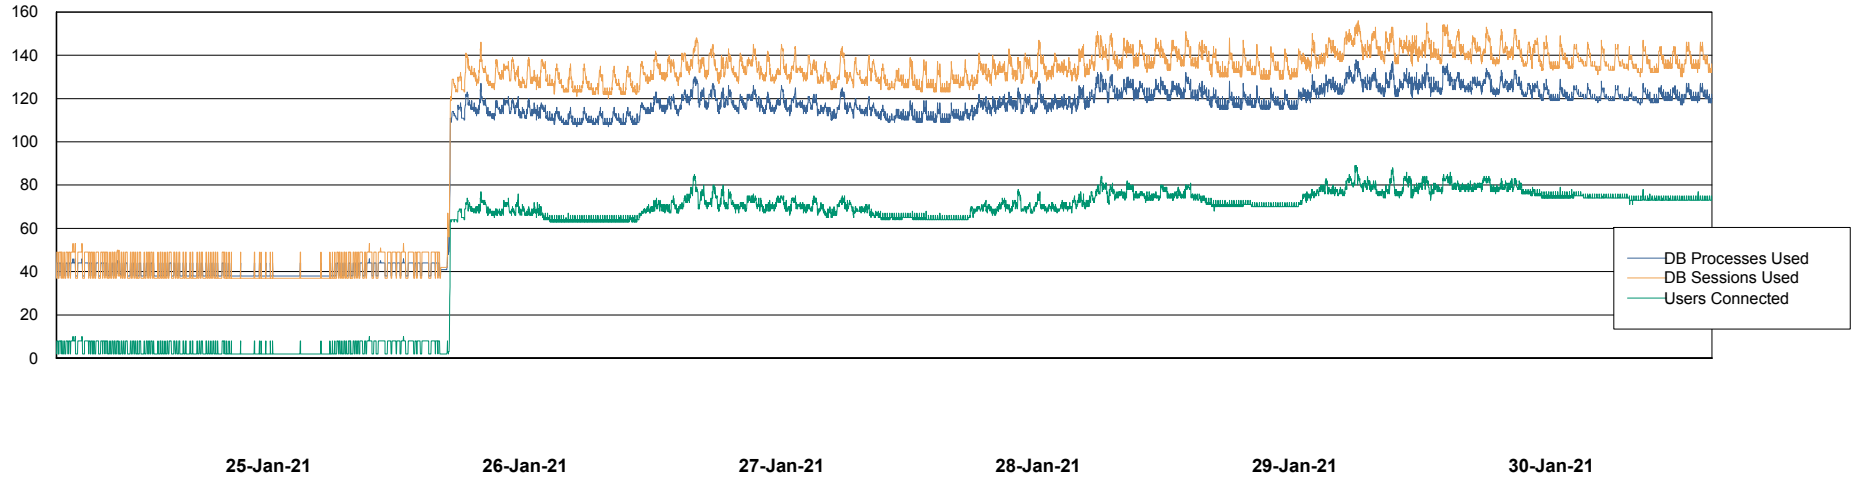

Database Performance VOSDB_Standby

DB Processes Max 300
DB Sessions Max 472