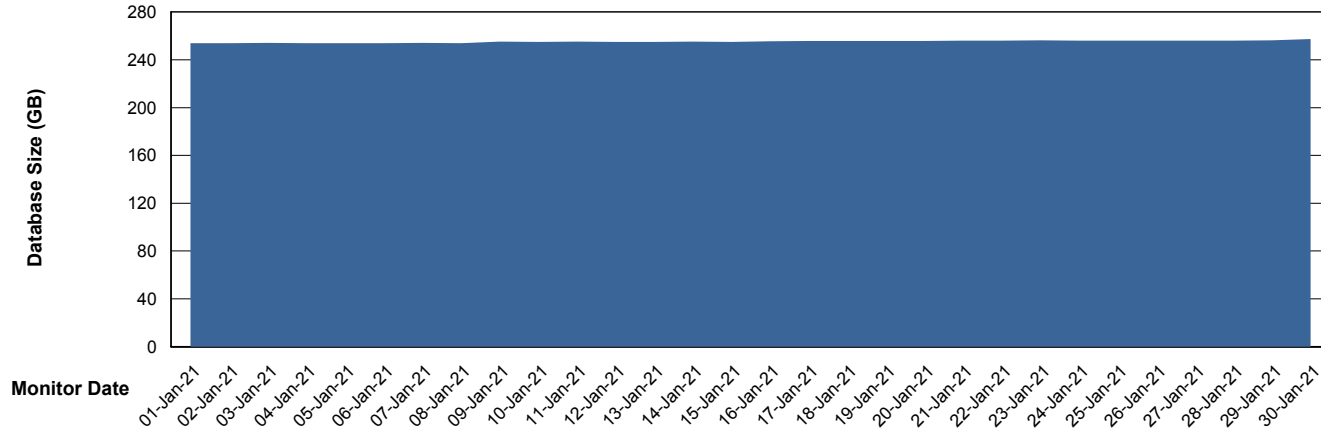

Database Performance ABSVEN07 Standby DB 2019

DB Processes Max 300
DB Sessions Max 472

Weekly SLA Customer Report

Customer VEN_Production
Database ID 35

Database Performance VENDB_BI

DB Processes Max 500
DB Sessions Max 772

Weekly SLA Customer Report

Customer VEN_Production
Database ID 35

DATABASE SIZE ABSVEN06 Primary DB 2019

Database growth over last month

DATABASE SIZE VENDB_BI

Database growth over last month

Weekly SLA Customer Report