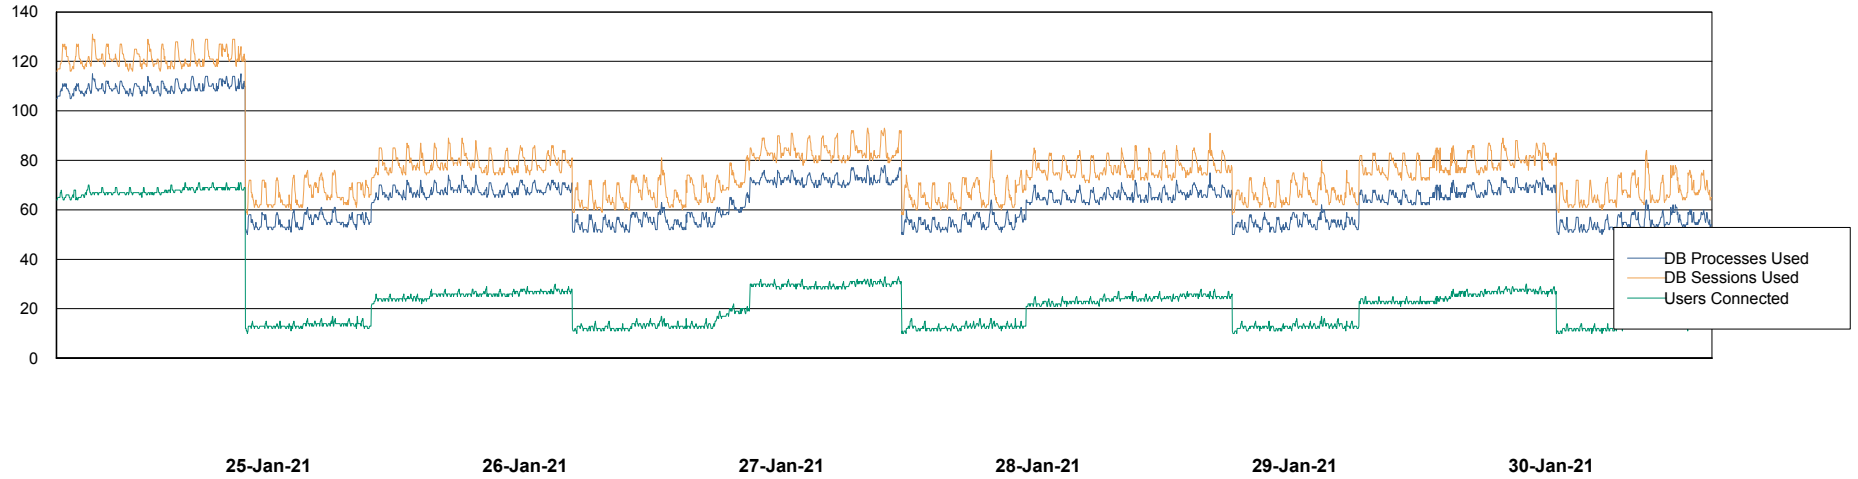

Database Performance ABSVEN07 Standby DB 2019

DB Processes Max 300
DB Sessions Max 472

Weekly SLA Customer Report

Customer VEN_Production
Database ID 35

Database Performance VENDB_BI

DB Processes Max 500
DB Sessions Max 772