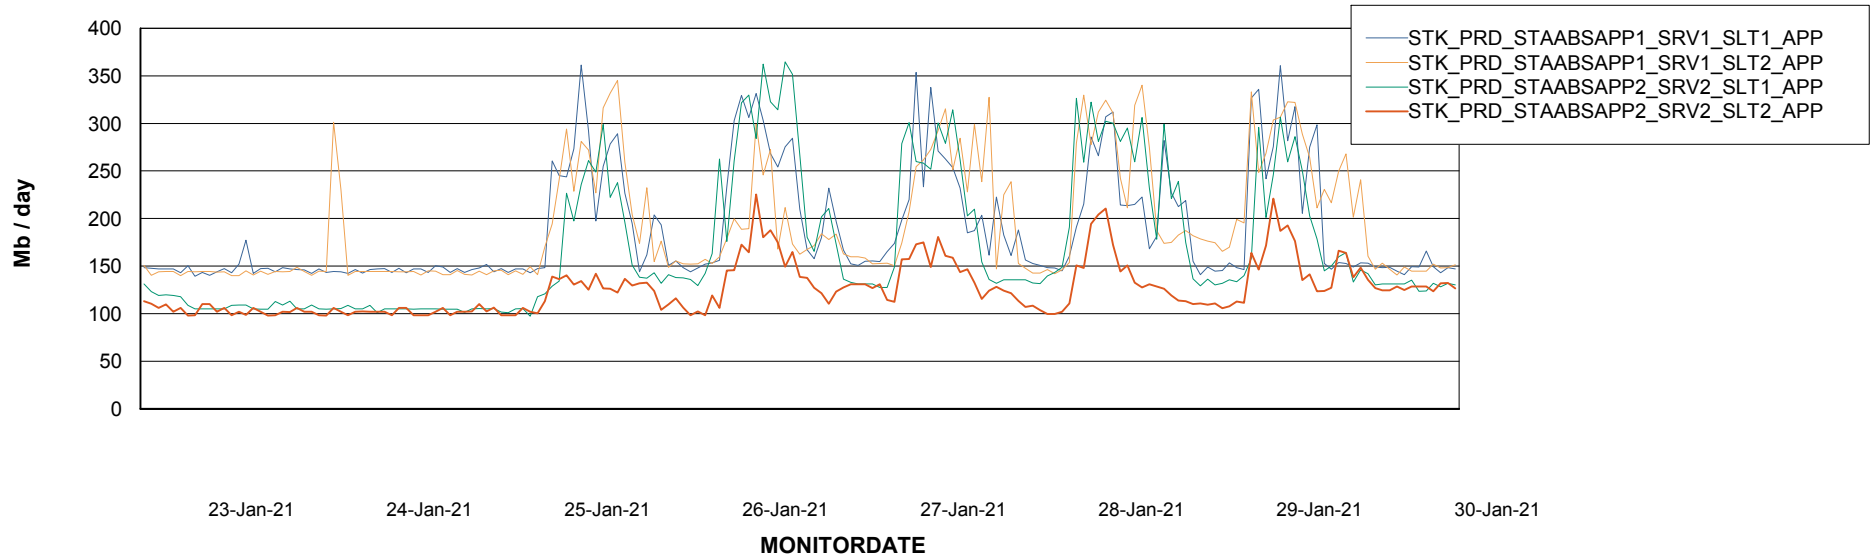

ABSSolute Application Server Services

Avg memory used per ABS Server Service