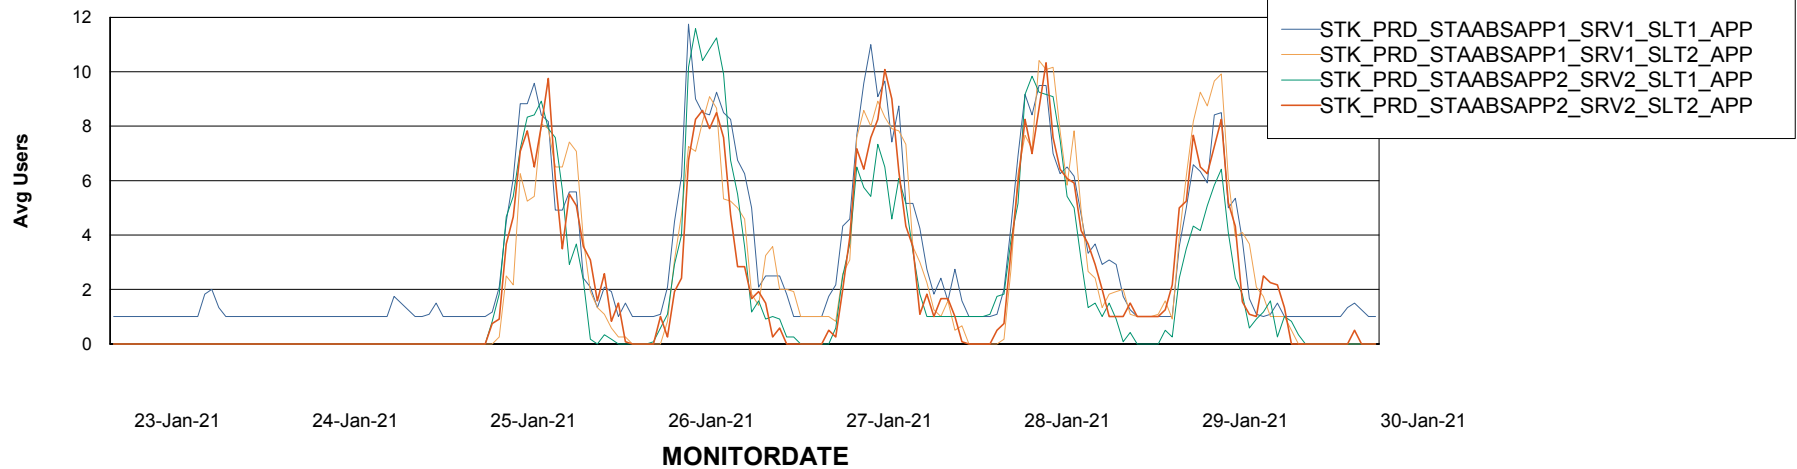

Avg users per day per ABS server