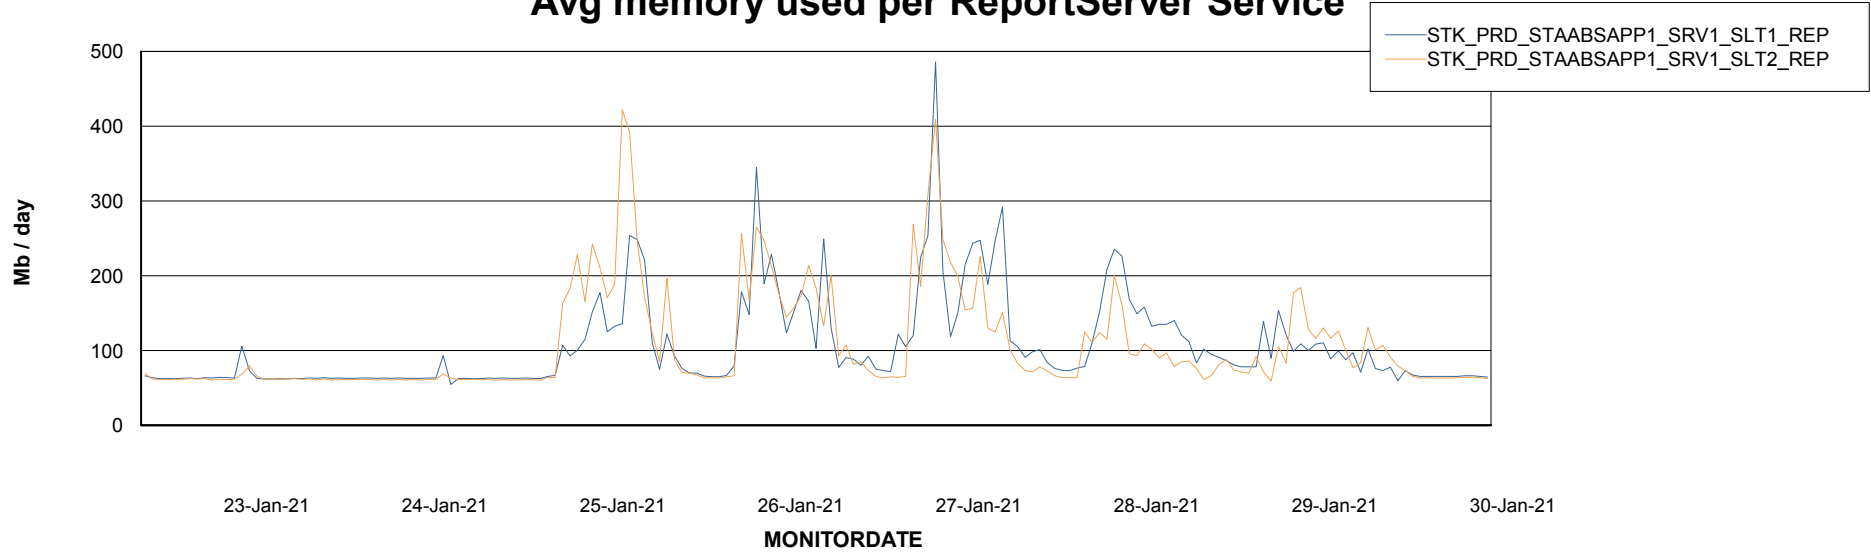

Avg memory used per ABS Server Service

Avg users per day per ABS server

Weekly SLA Customer Report

Customer STK_Production
Database ID 82

ABSSolute Application ReportServer Services

Avg memory used per ReportServer Service