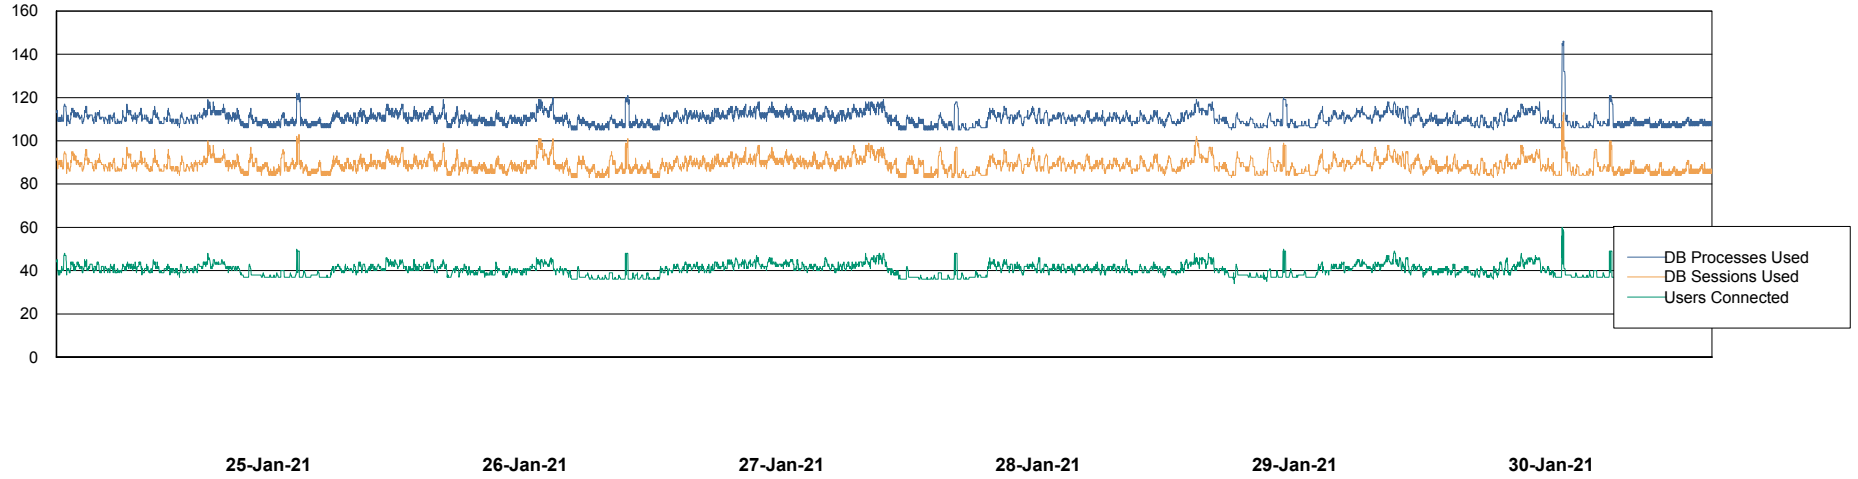

Database Performance STKDB_ABS1 Production Database

DB Processes Max 500
DB Sessions Max 776