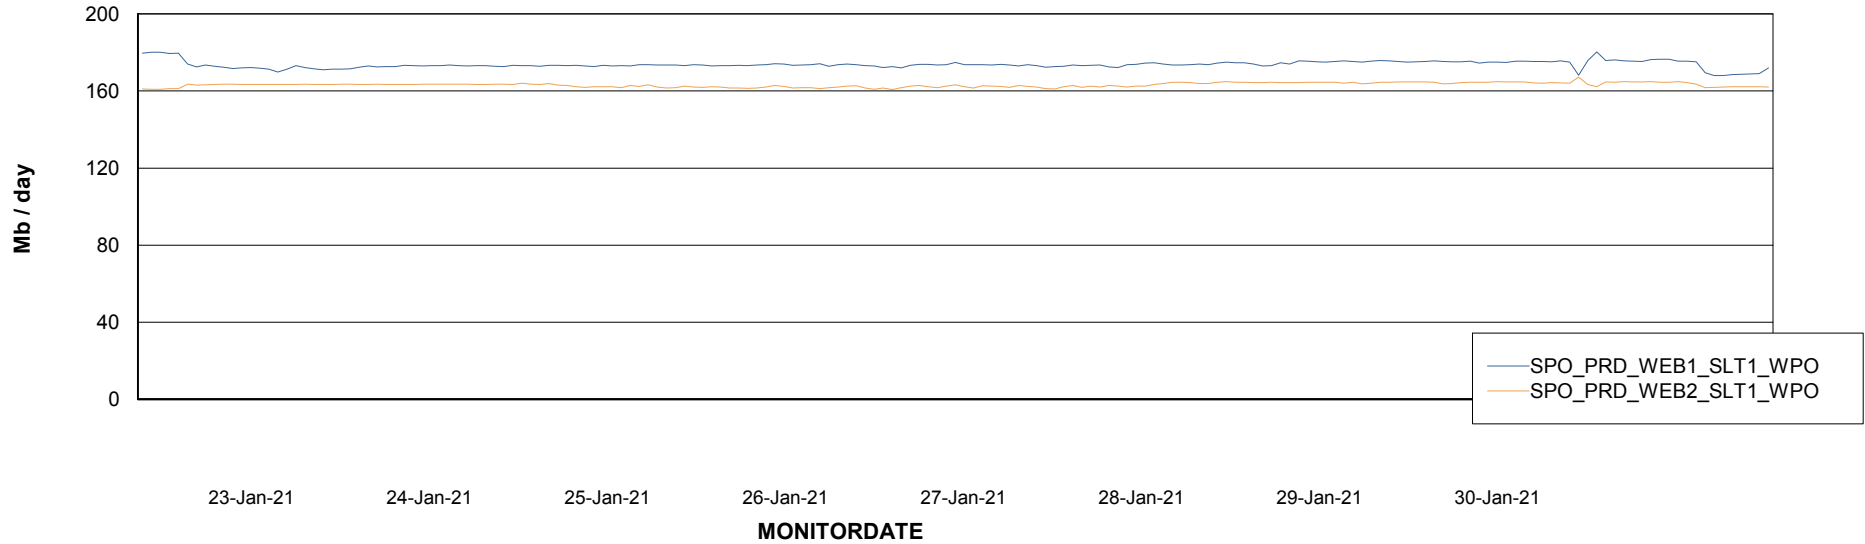

ABSSolute Web Component Services

Avg memory used per ABS Web component