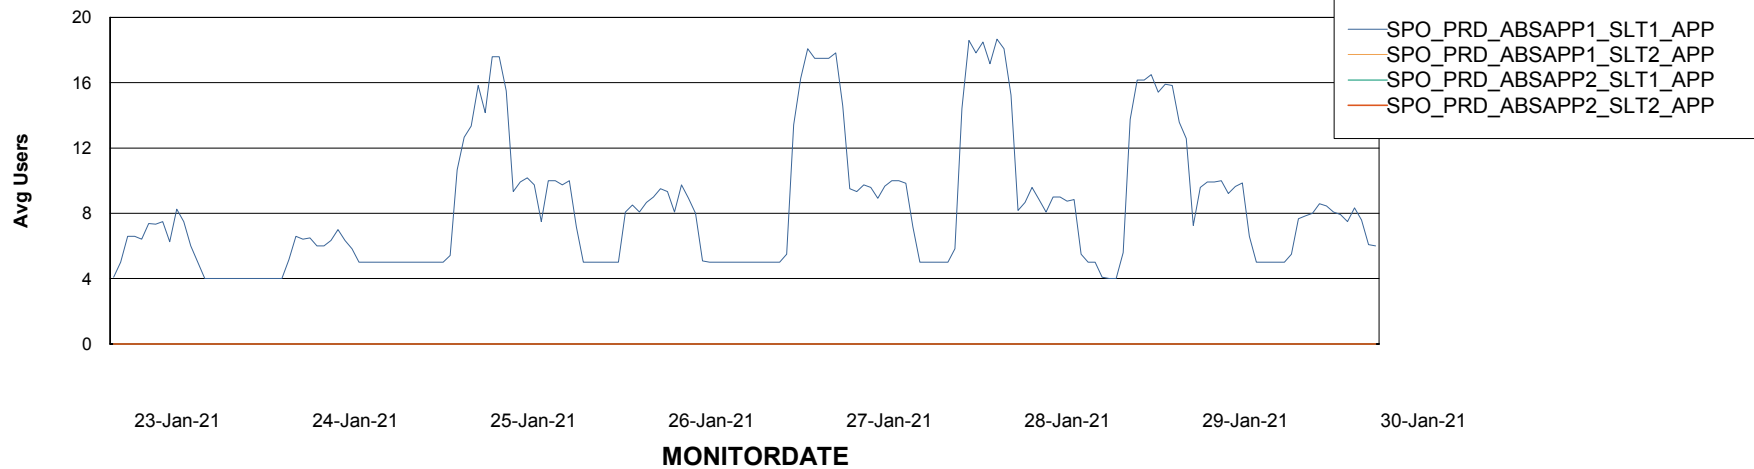

Avg users per day per ABS server