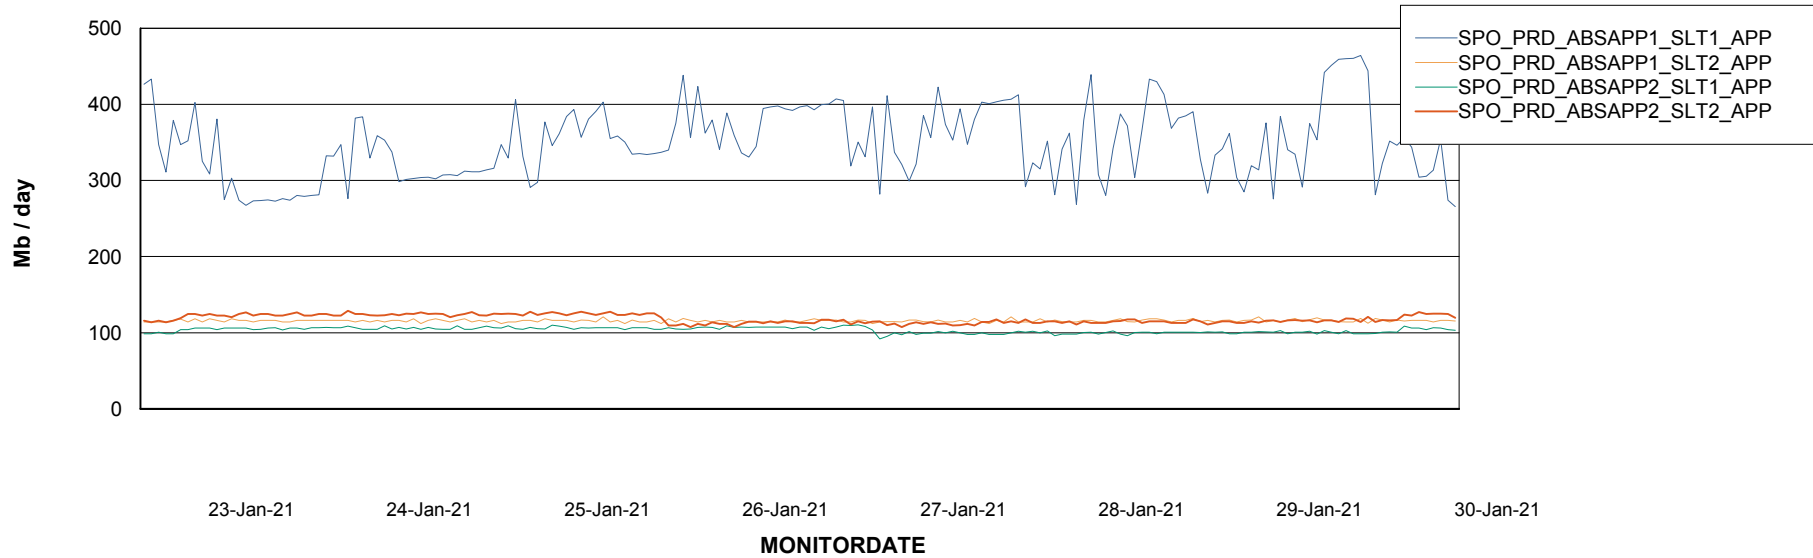

Standby Database Health SPO_Production Silver

Recovery lag for last 7 days

Weekly SLA Customer Report

Customer SPO_Production Silver
Database ID 57

ABSSolute Application Server Services

Avg memory used per ABS Server Service