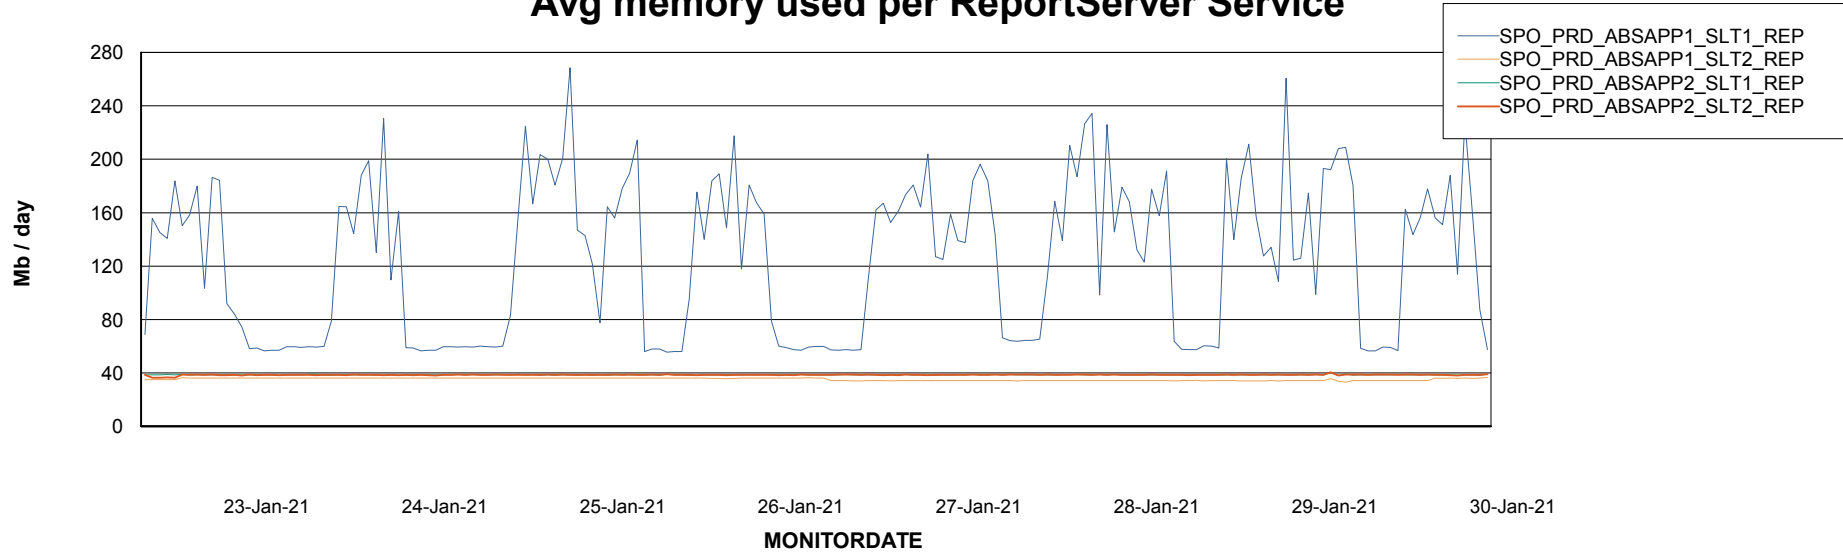

Avg users per day per ABS server

Weekly SLA Customer Report

Customer SPO_Production Silver
Database ID 57

ABSSolute Application ReportServer Services

Avg memory used per ReportServer Service

Weekly SLA Customer Report