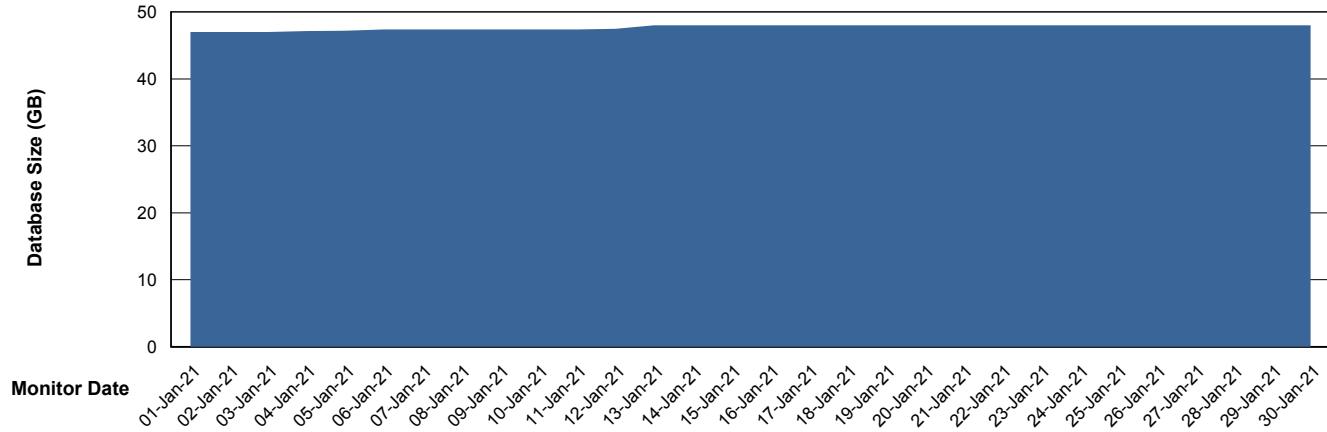

Weekly SLA Customer Report

Customer SPO_Production Silver
Database ID 57

Database Performance SPODB_BI

DB Processes Max 500
DB Sessions Max 772

Weekly SLA Customer Report

Customer SPO_Production Silver
Database ID 57

Database Performance SPODB_Production

DB Processes Max 300
DB Sessions Max 472

Weekly SLA Customer Report

Customer SPO_Production Silver
Database ID 57

Database Performance SPODB_Standby

DB Processes Max 300
DB Sessions Max 472

Weekly SLA Customer Report

Customer SPO_Production Silver
Database ID 57

DATABASE SIZE SPODB_BI

Database growth over last month

DATABASE SIZE SPODB_Production

Database growth over last month

Weekly SLA Customer Report