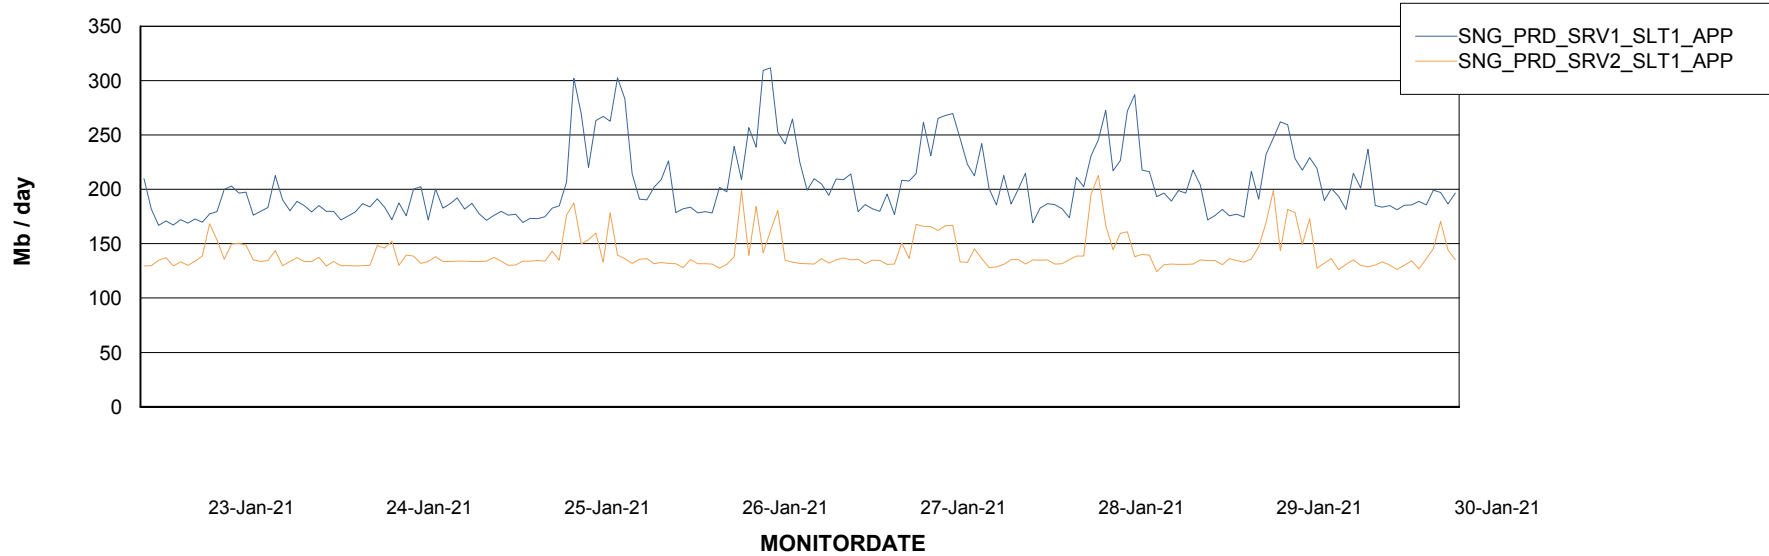

DATABASE SIZE SNGDB_Production

Database growth over last month

Database Tablespace SNGDB_Production

Date	Tablespace Name	Filesize (Gb)	Usedsize (Gb)	Percentage free
30-Jan-21	ABSDATA	40	26	35
	INDX	80	65	19
29-Jan-21	ABSDATA	40	26	35
	INDX	80	65	19
28-Jan-21	ABSDATA	40	26	35
	INDX	80	65	19
27-Jan-21	ABSDATA	40	26	35
	INDX	80	65	19
26-Jan-21	ABSDATA	40	26	35
	INDX	80	65	19
25-Jan-21	ABSDATA	40	26	35
	INDX	80	65	19
24-Jan-21	ABSDATA	40	26	35
	INDX	80	65	19

Weekly SLA Customer Report

Customer SNG_Production
Database ID 70

ABSSolute Application Server Services

Avg memory used per ABS Server Service

Avg users per day per ABS server

Weekly SLA Customer Report

Customer SNG_Production
Database ID 70