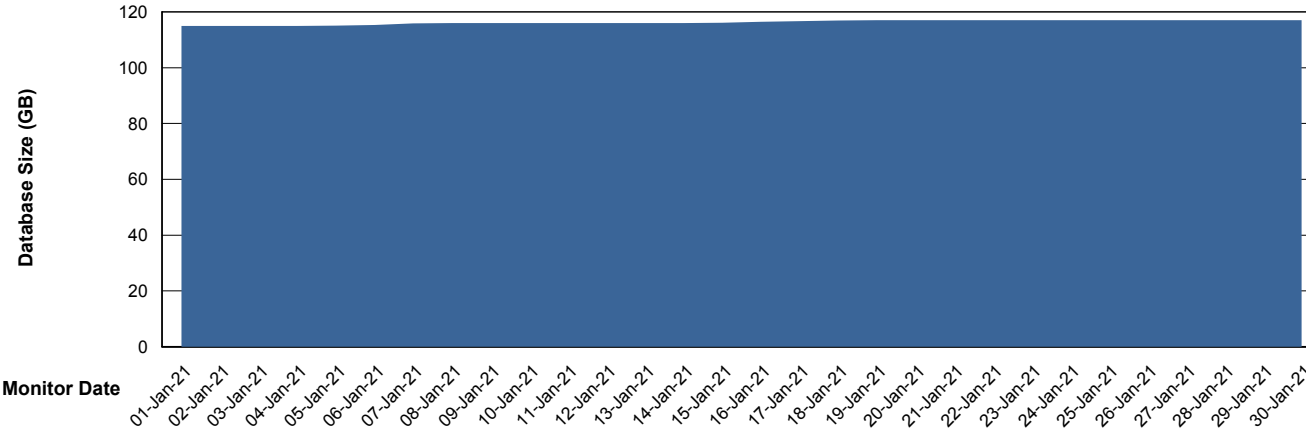

DATABASE SIZE SNGDB_Production

Database growth over last month

Database Tablespace SNGDB_Production

Date	Tablespace Name	Filesize (Gb)	Usedsize (Gb)	Percentage free
30-Jan-21	ABSDATA	40	26	35
	INDX	80	65	19
29-Jan-21	ABSDATA	40	26	35
	INDX	80	65	19
28-Jan-21	ABSDATA	40	26	35
	INDX	80	65	19
27-Jan-21	ABSDATA	40	26	35
	INDX	80	65	19
26-Jan-21	ABSDATA	40	26	35
	INDX	80	65	19
25-Jan-21	ABSDATA	40	26	35
	INDX	80	65	19
24-Jan-21	ABSDATA	40	26	35
	INDX	80	65	19