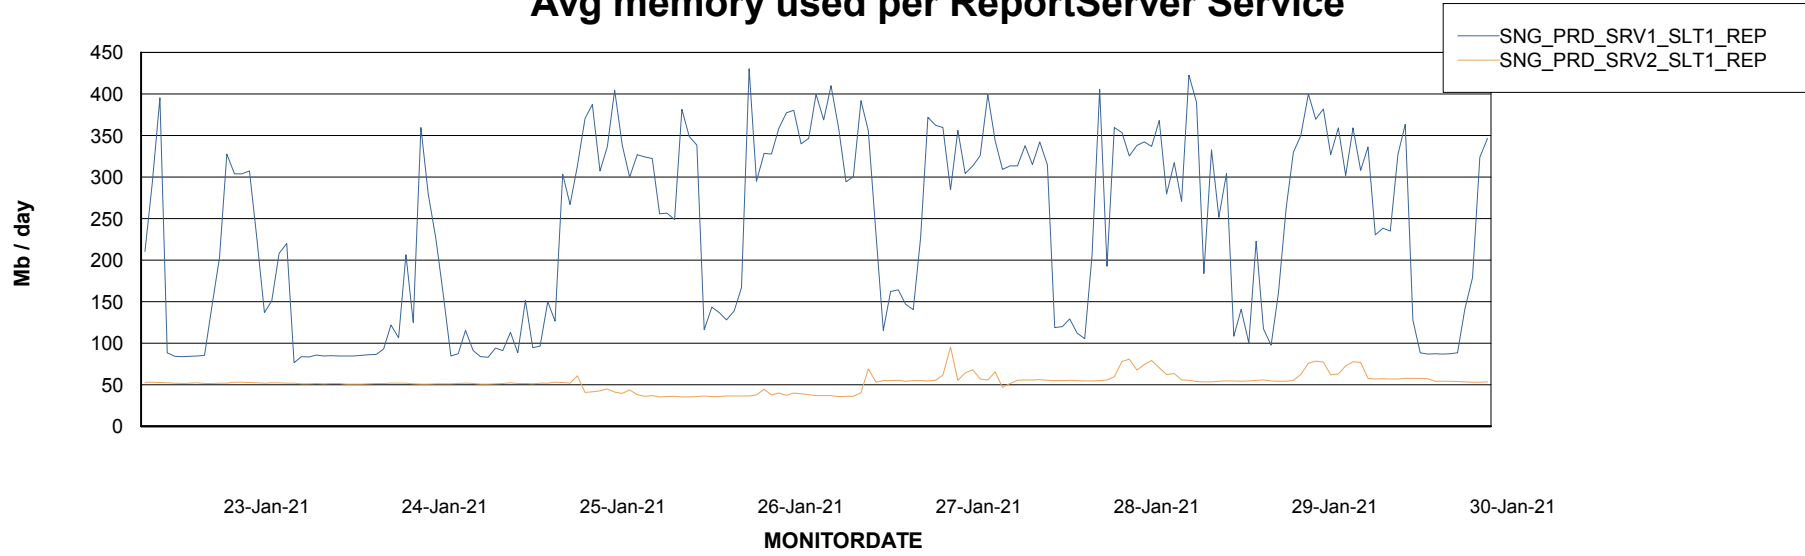

ABSSolute Application ReportServer Services

Avg memory used per ReportServer Service