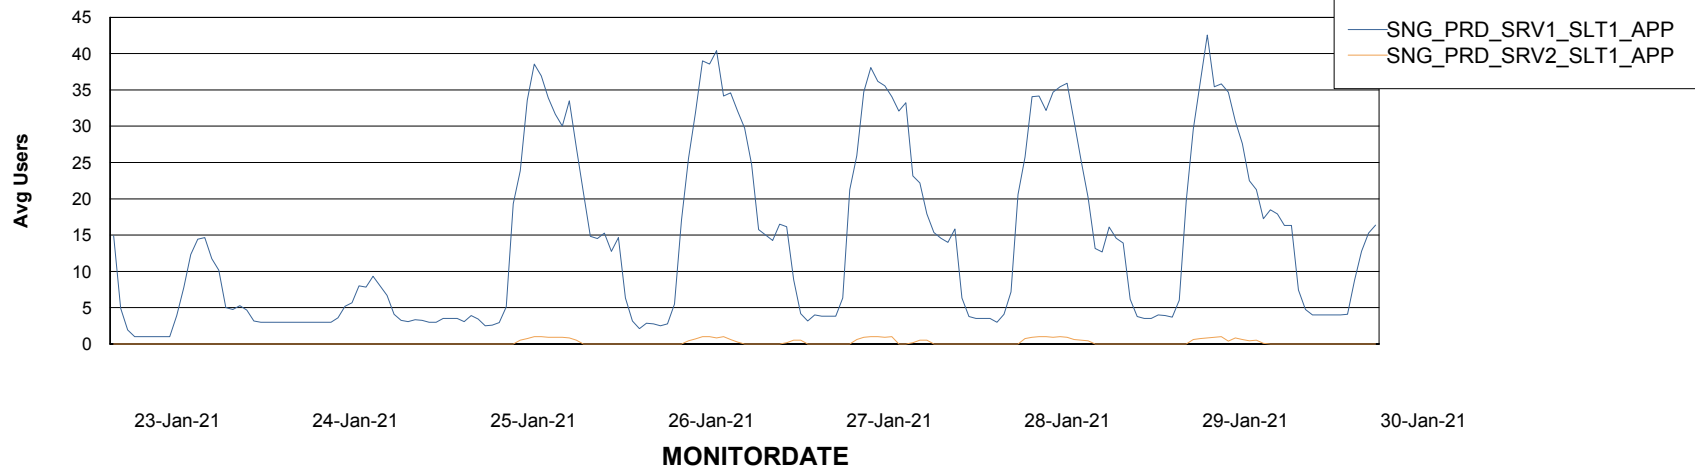

Weekly SLA Customer Report

Customer SNG_Production
Database ID 70

ABSSolute Application Server Services

Avg memory used per ABS Server Service

Avg users per day per ABS server

Weekly SLA Customer Report

Customer SNG_Production
Database ID 70