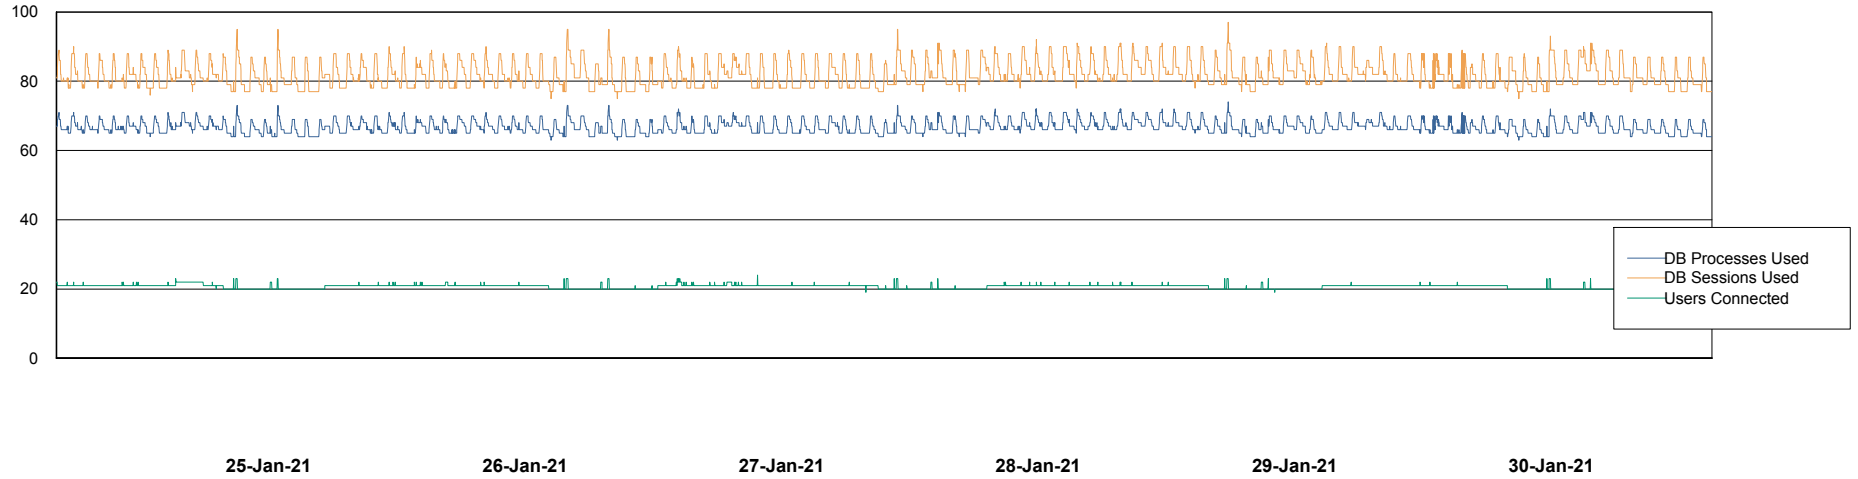

Weekly SLA Customer Report

Customer RSS Production
Database ID 52

Database Performance RSS_DB_Primary (2020)

DB Processes Max 300
DB Sessions Max 472

Weekly SLA Customer Report

Customer RSS Production
Database ID 52