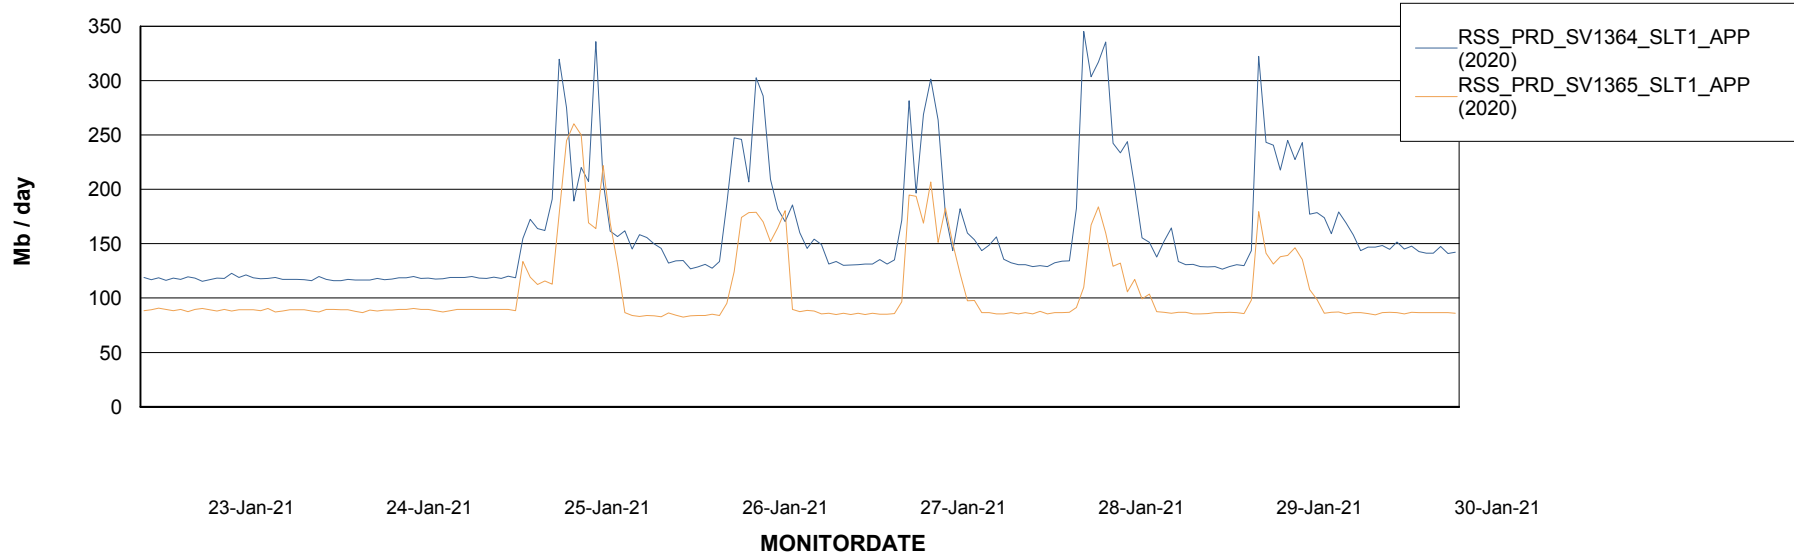

Database Tablespace RSS_DB_Primary (2020)

Date	Tablespace Name	Filesize (Gb)	Usedsize (Gb)	Percentage free
30-Jan-21	ABSDATA	42	30	29
	INDX	37	31	16
29-Jan-21	ABSDATA	42	30	29
	INDX	37	31	16
28-Jan-21	ABSDATA	42	30	29
	INDX	37	31	16
27-Jan-21	ABSDATA	42	30	29
	INDX	37	30	19
26-Jan-21	ABSDATA	42	30	29
	INDX	37	30	19
25-Jan-21	ABSDATA	42	30	29
	INDX	37	30	19
24-Jan-21	ABSDATA	42	30	29
	INDX	37	30	19

Weekly SLA Customer Report

Customer RSS Production
Database ID 52

ABSSolute Application Server Services

Avg memory used per ABS Server Service

Avg users per day per ABS server

Weekly SLA Customer Report

Customer RSS Production
Database ID 52