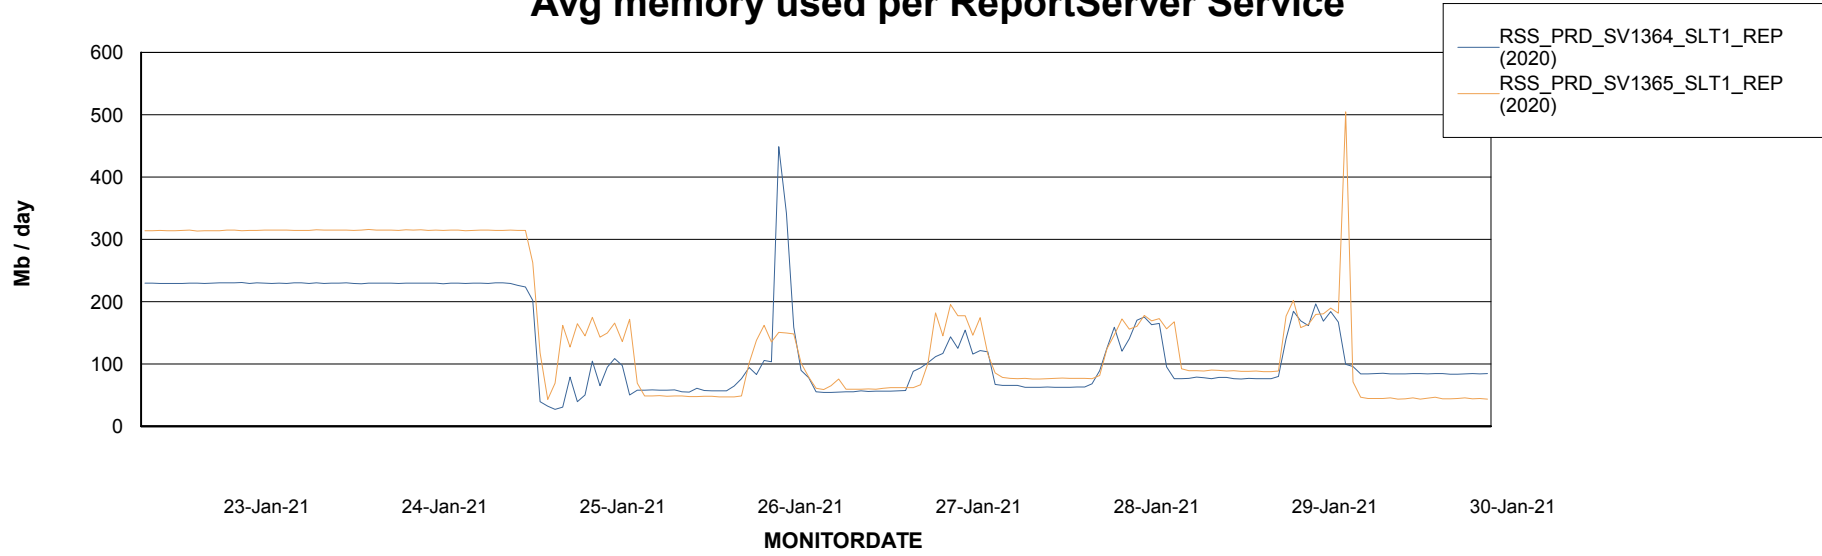

ABSSolute Application ReportServer Services

Avg memory used per ReportServer Service