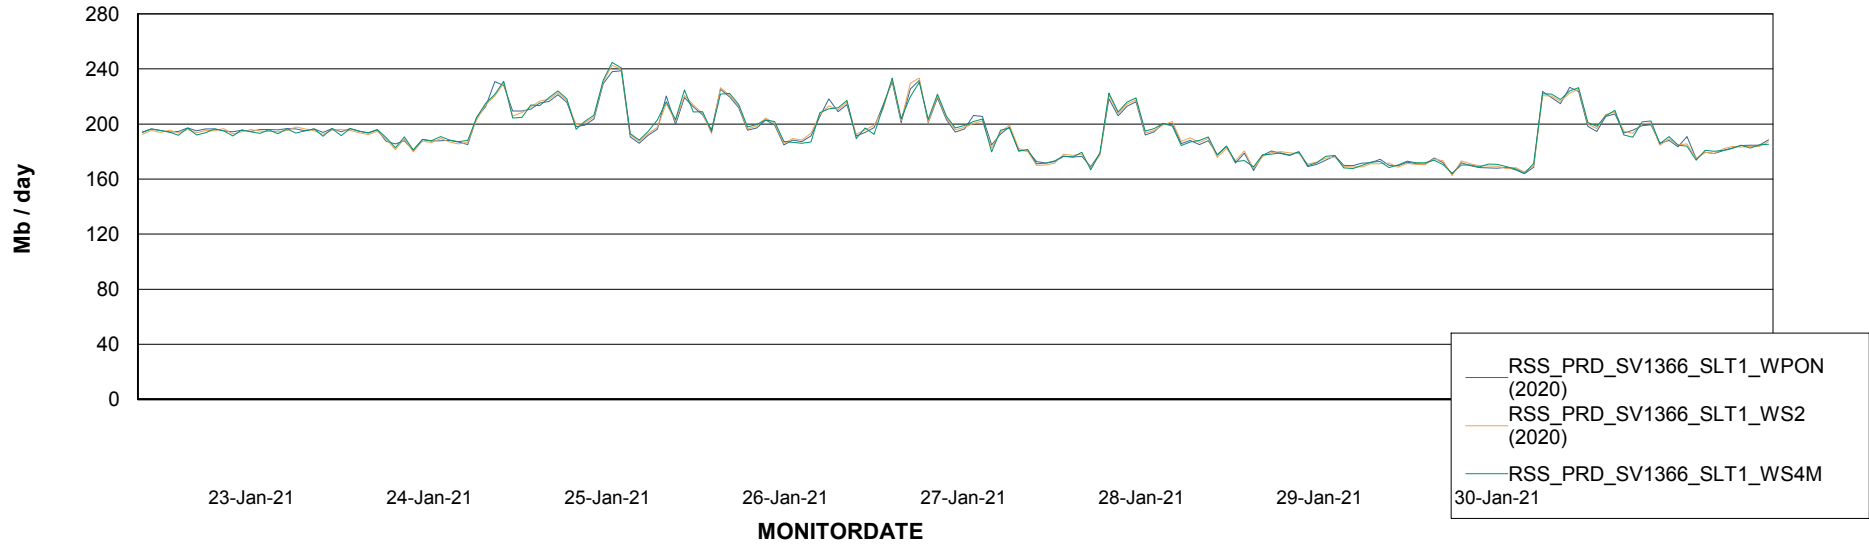

ABSSolute Application ReportServer Services

Avg memory used per ReportServer Service

Weekly SLA Customer Report

Customer RSS Production
Database ID 52

ABSSolute Web Component Services

Avg memory used per ABS Web component