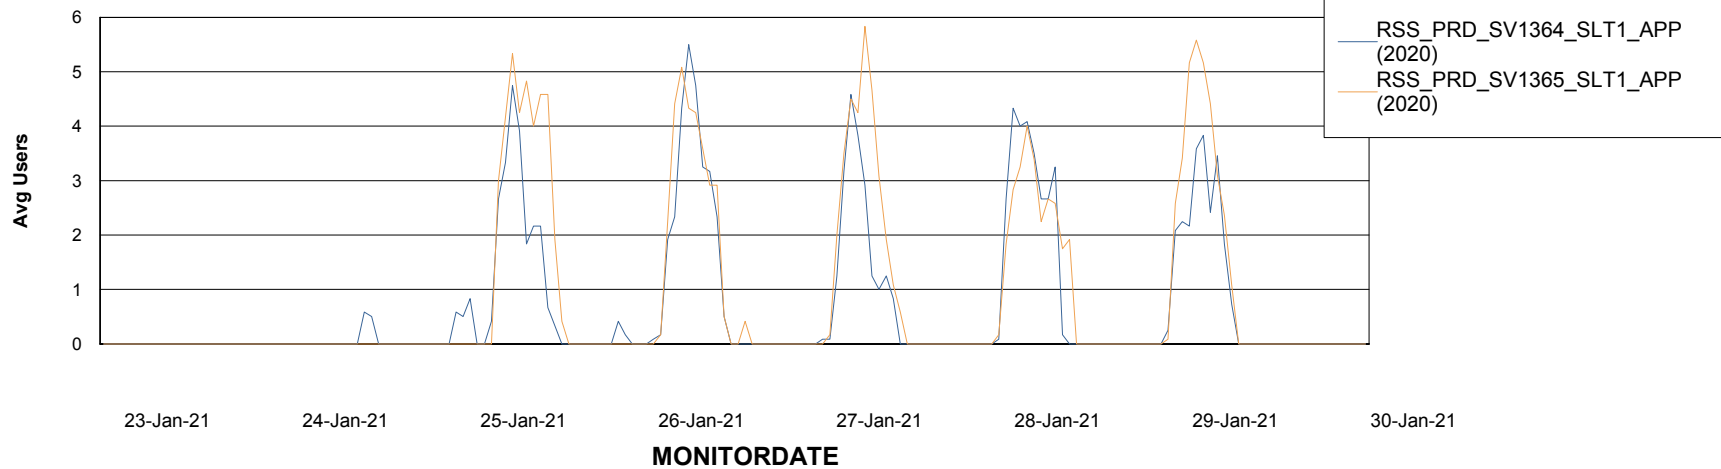

Weekly SLA Customer Report

Customer RSS Production
Database ID 52

ABSSolute Application Server Services

Avg memory used per ABS Server Service

Avg users per day per ABS server

Weekly SLA Customer Report

Customer RSS Production
Database ID 52