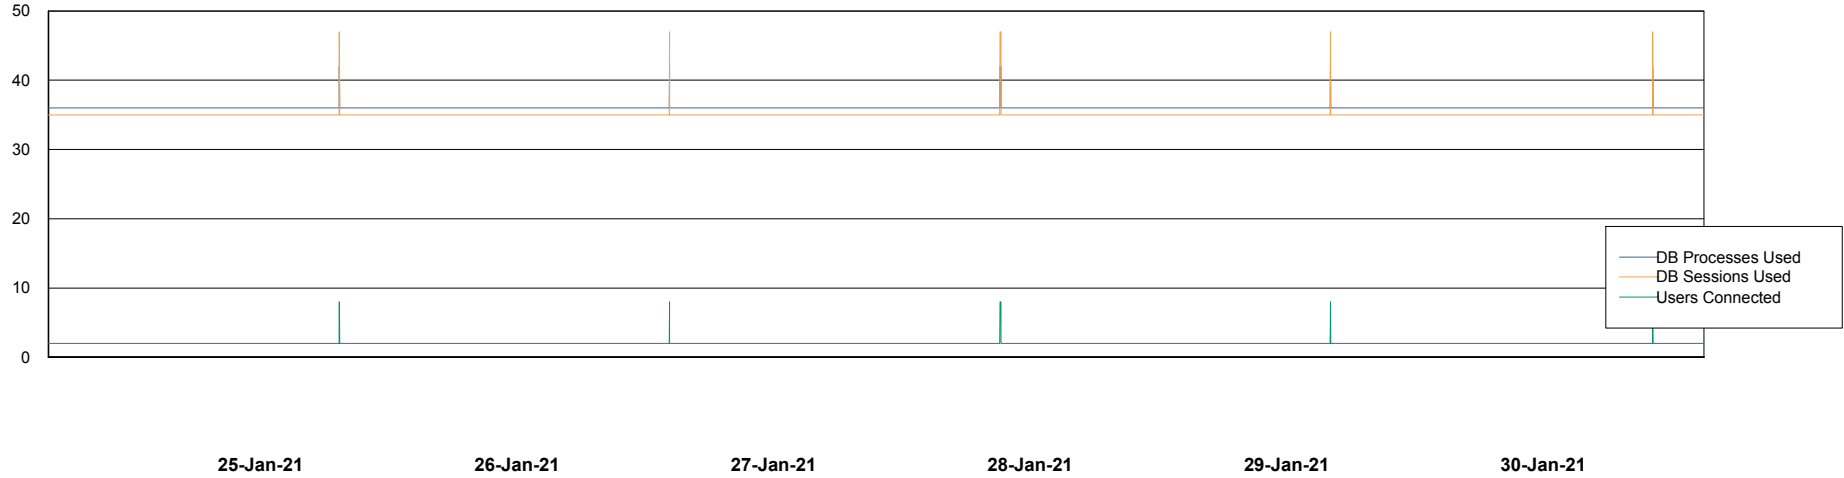

Database Performance RSS_DB_Standby (2020)

DB Processes Max 300
DB Sessions Max 472