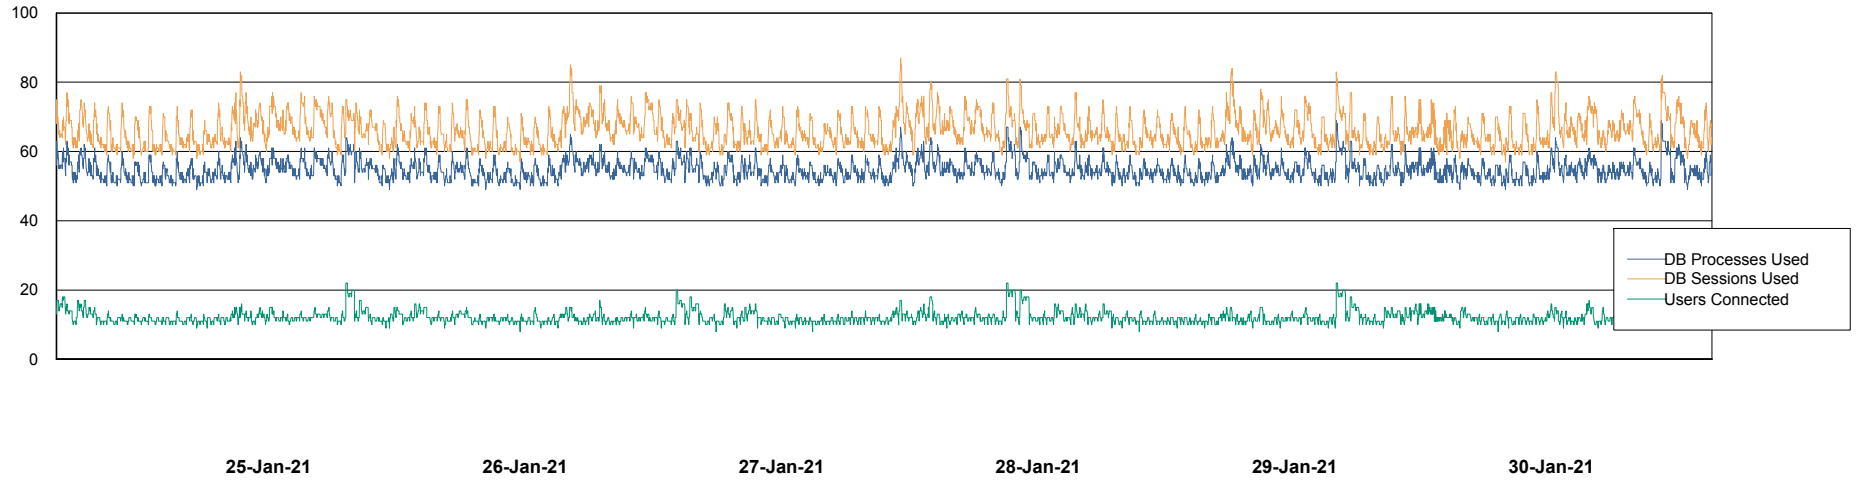

Database Performance PHS_BI_DB (new 2019)