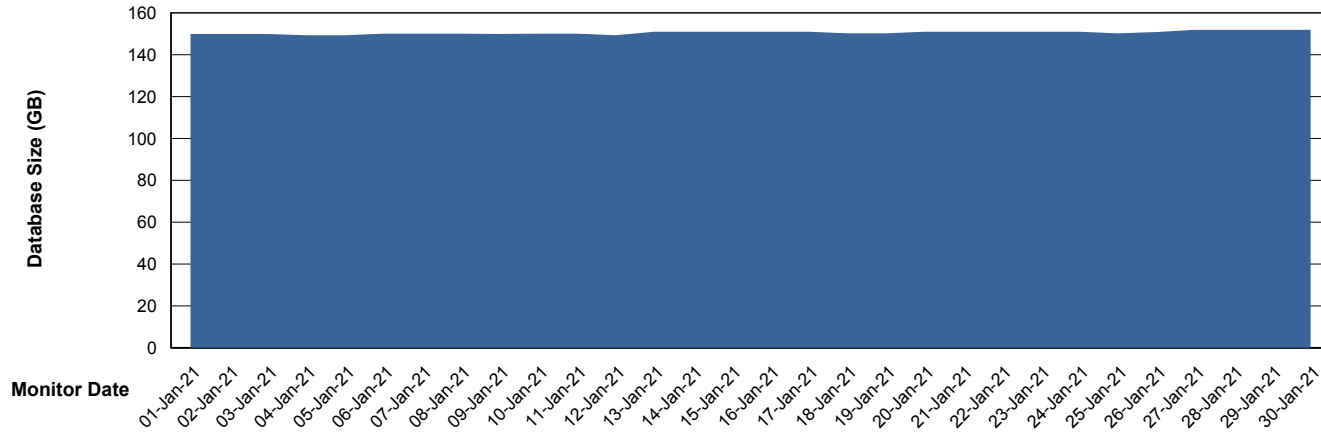

DB Processes Max 500
DB Sessions Max 772

Weekly SLA Customer Report

Customer PHS_Production
Database ID 47

Database Performance PHSDB_Standby

DB Processes Max 500
DB Sessions Max 772

Weekly SLA Customer Report

Customer PHS_Production
Database ID 47

DATABASE SIZE PHS_BI_DB (new 2019)

Database growth over last month

DATABASE SIZE PHSDB_Production

Database growth over last month

Weekly SLA Customer Report

Customer PHS_Production
Database ID 47