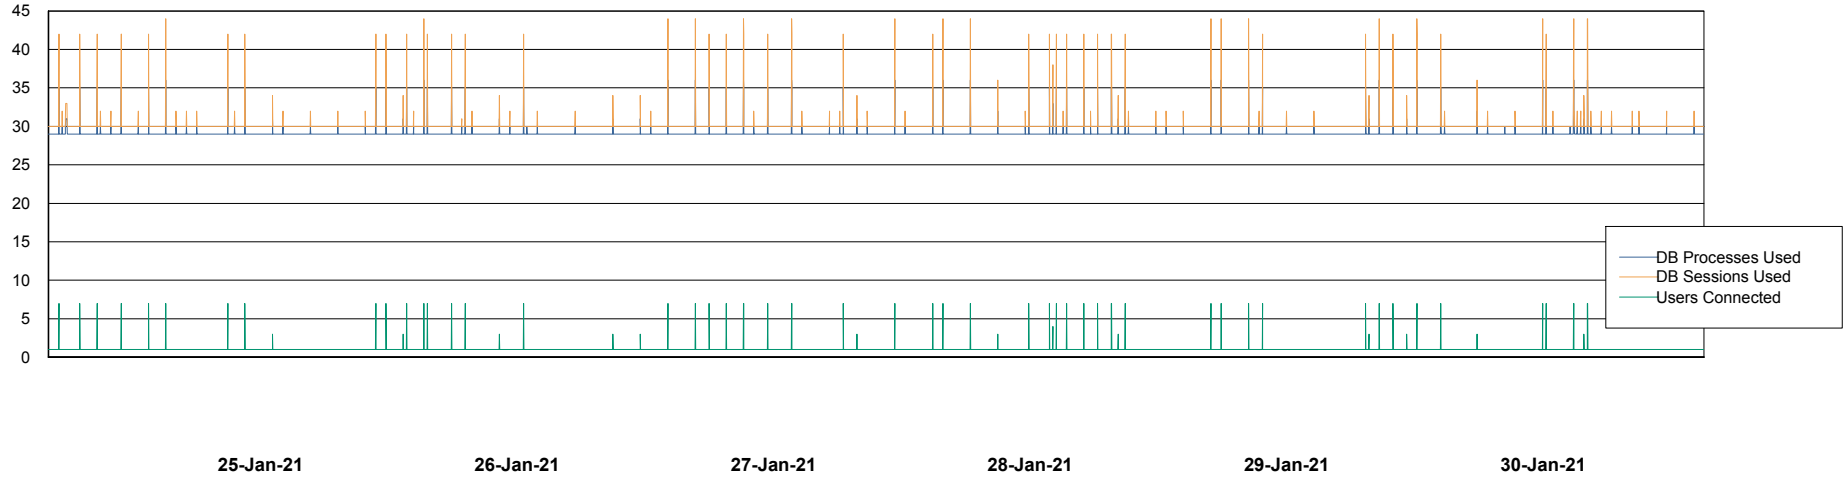

DB Processes Max 500
DB Sessions Max 772

Weekly SLA Customer Report

Customer PHS_Production
Database ID 47

Database Performance PHSDB_Standby

DB Processes Max 500
DB Sessions Max 772

Weekly SLA Customer Report