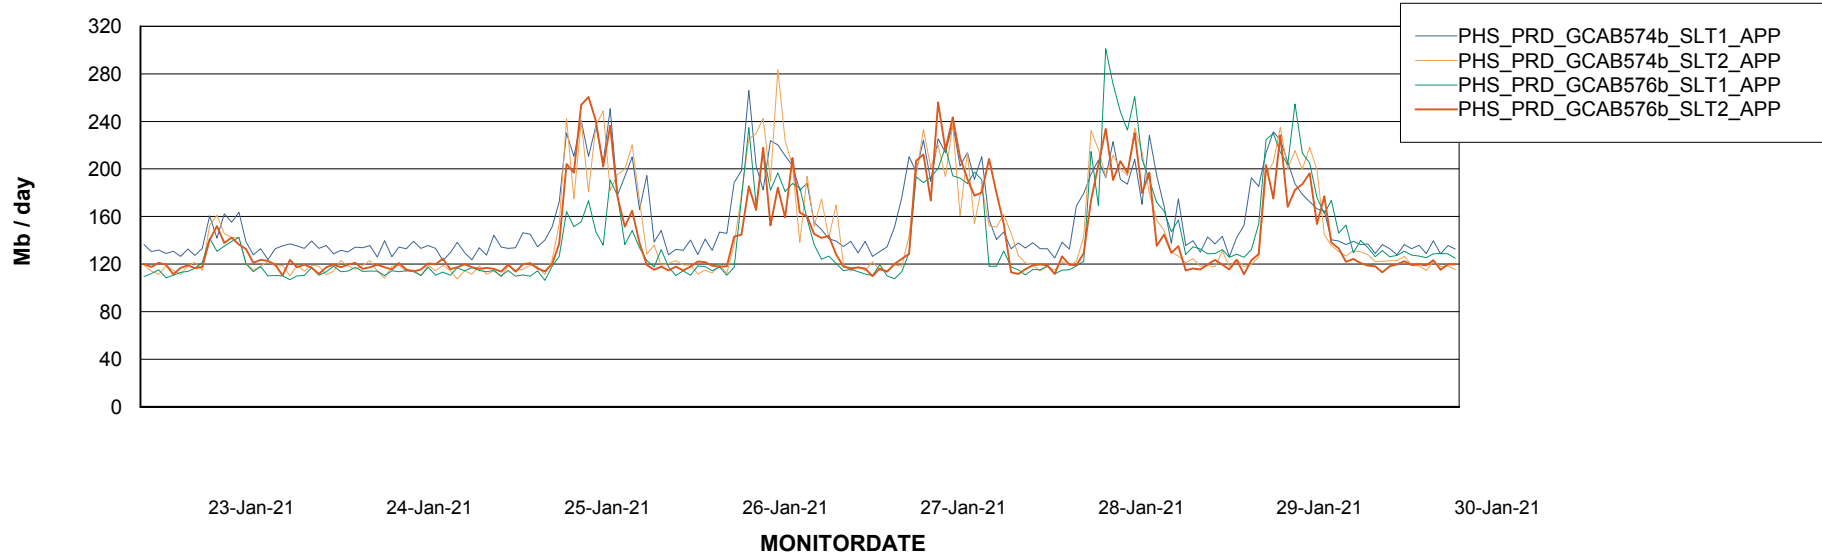

ABSolute Application Server Services

Avg memory used per ABS Server Service