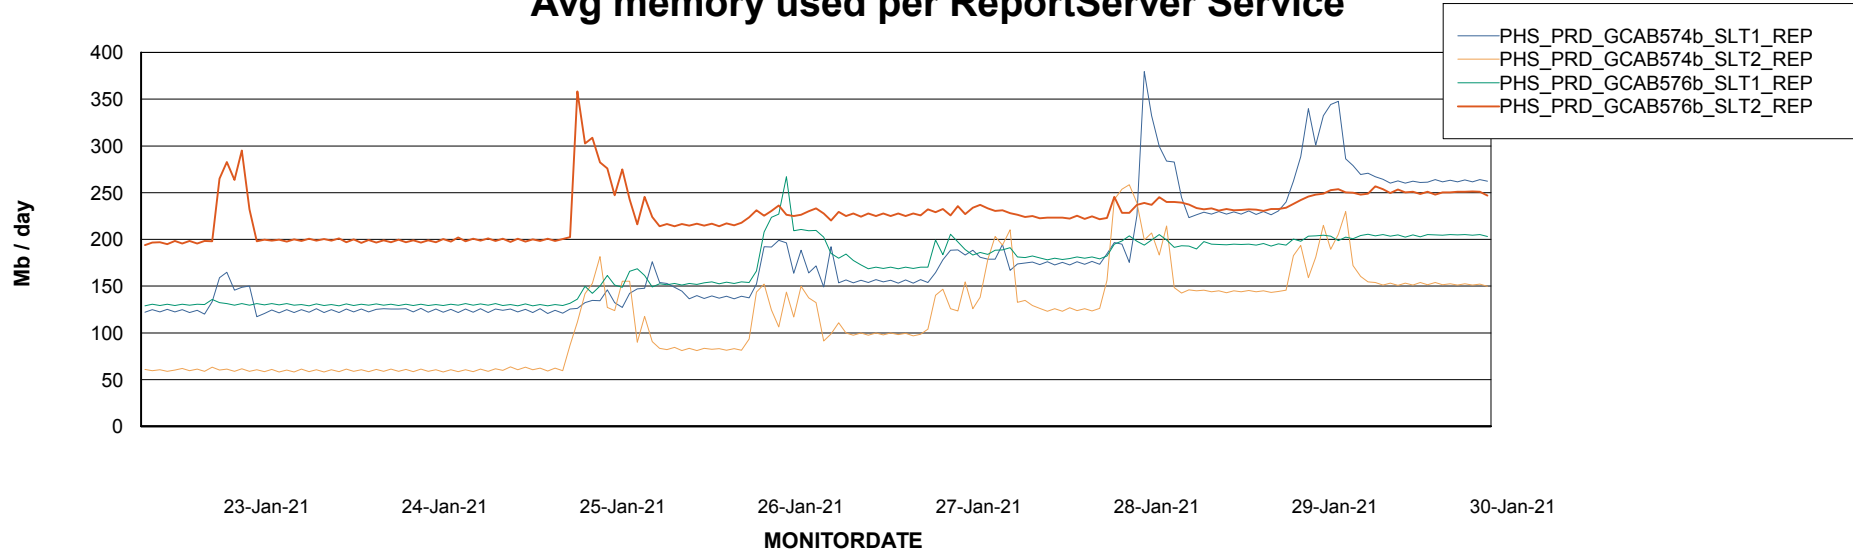

Avg memory used per ABS Server Service

Avg users per day per ABS server

Weekly SLA Customer Report

Customer PHS_Production
Database ID 47

ABSSolute Application ReportServer Services

Avg memory used per ReportServer Service