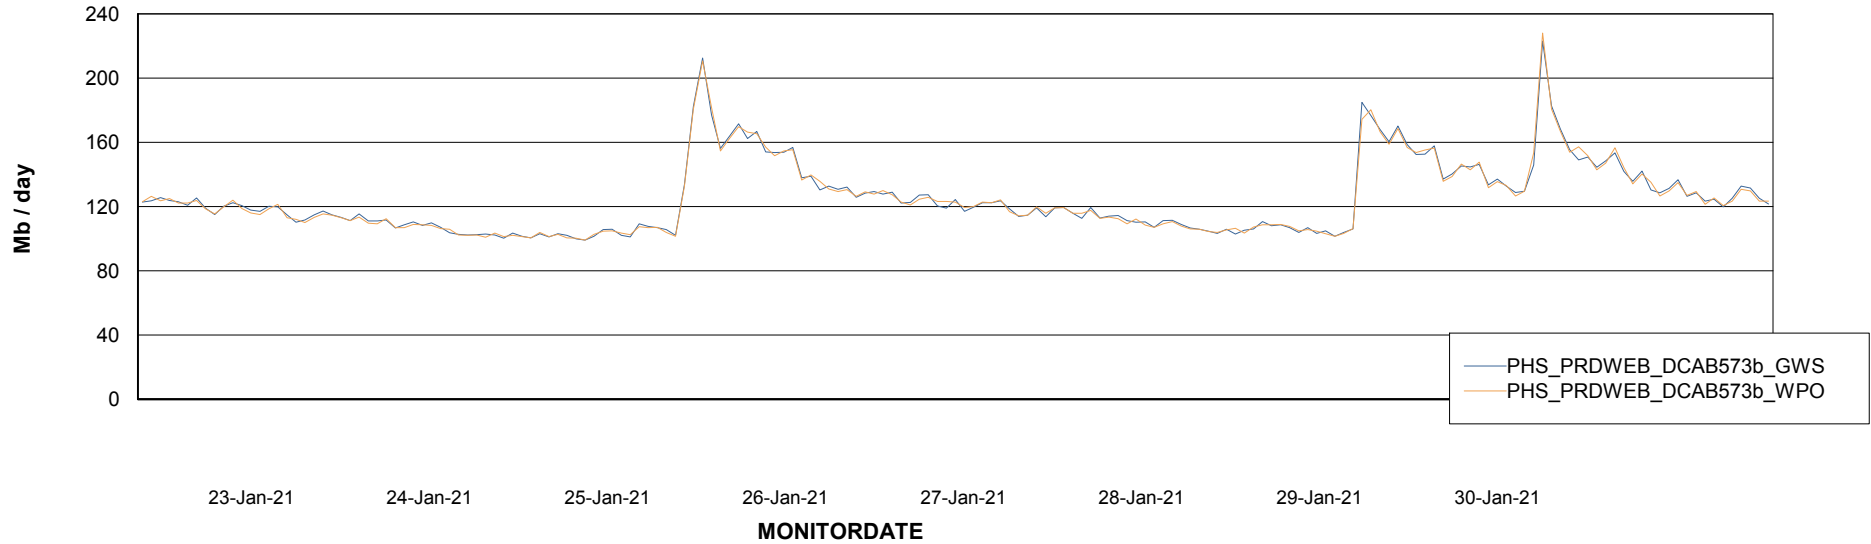

ABSolute Web Component Services

Avg memory used per ABS Web component