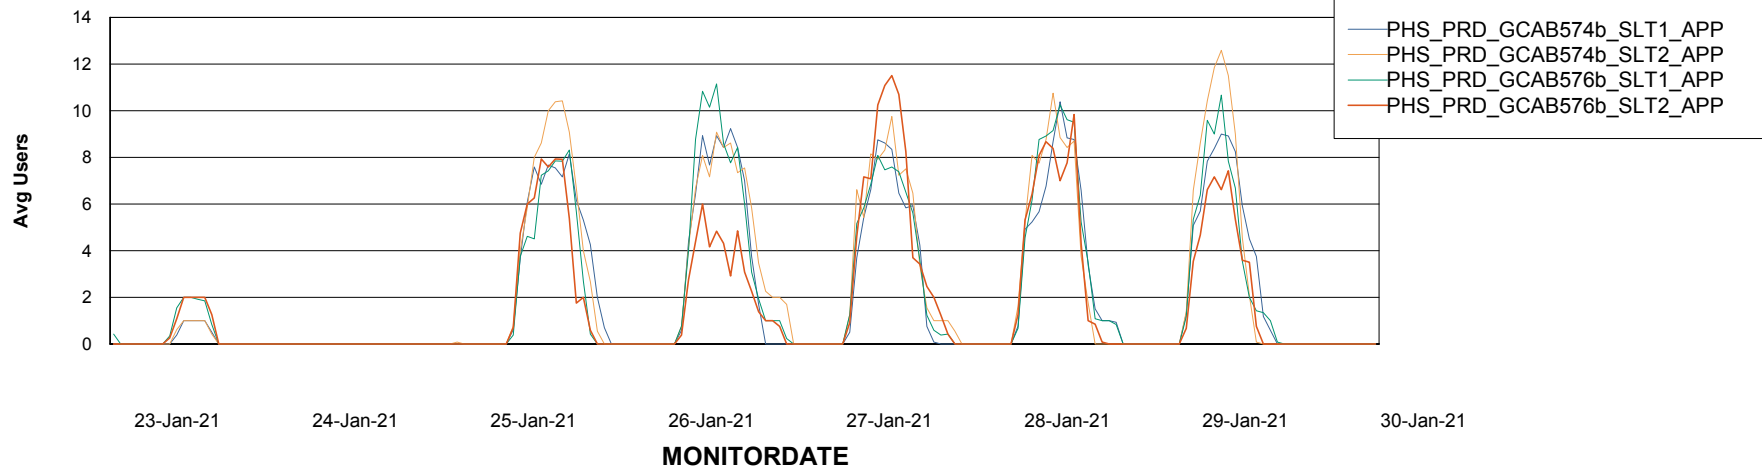

Avg users per day per ABS server