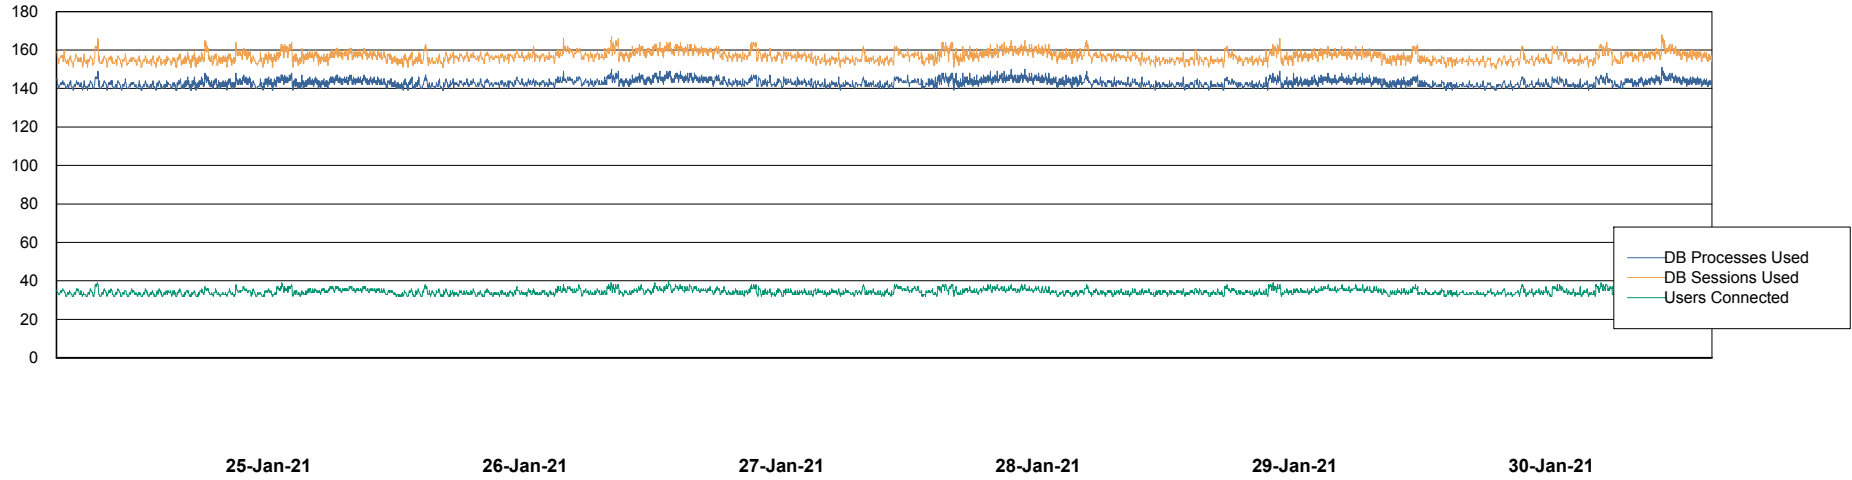

Database Performance LLDGB_BI02

DB Processes Max 1,000
DB Sessions Max 1,536