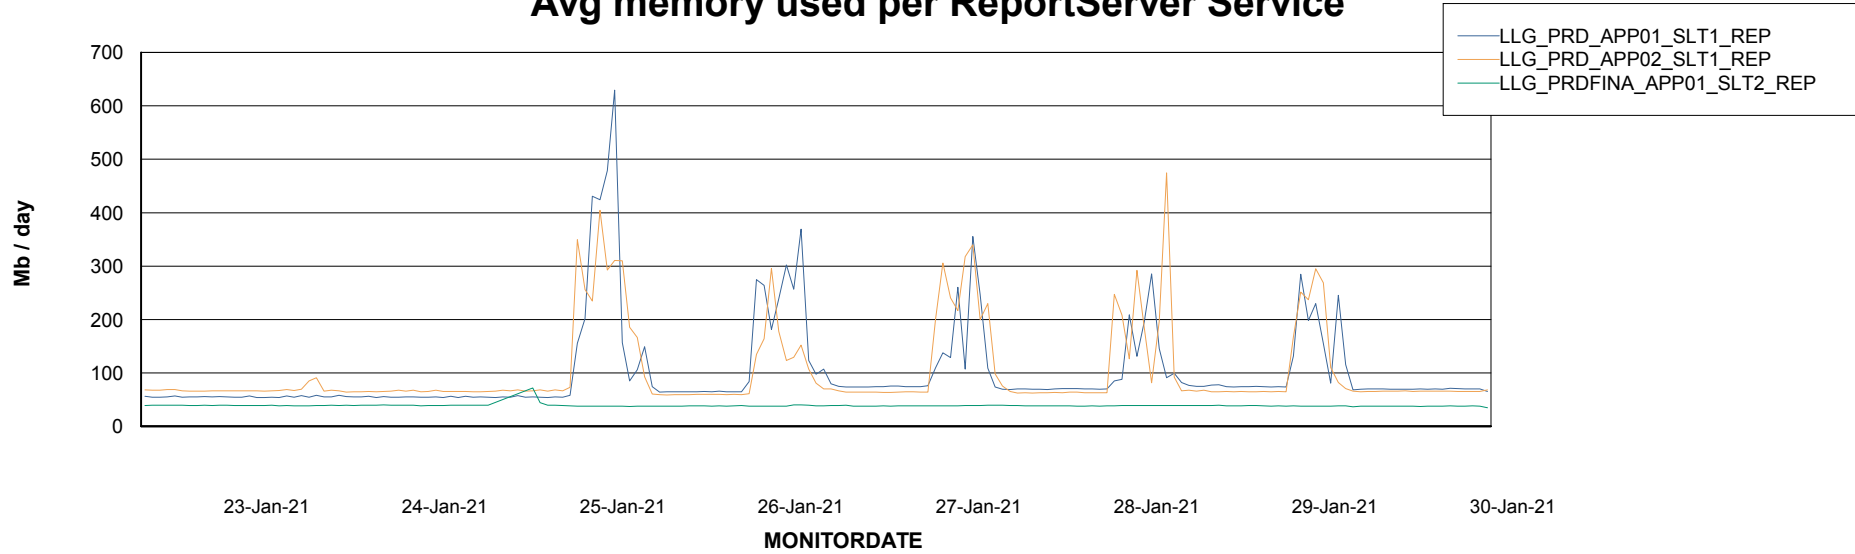

ABSSolute Application Server Services

Avg memory used per ReportServer Service