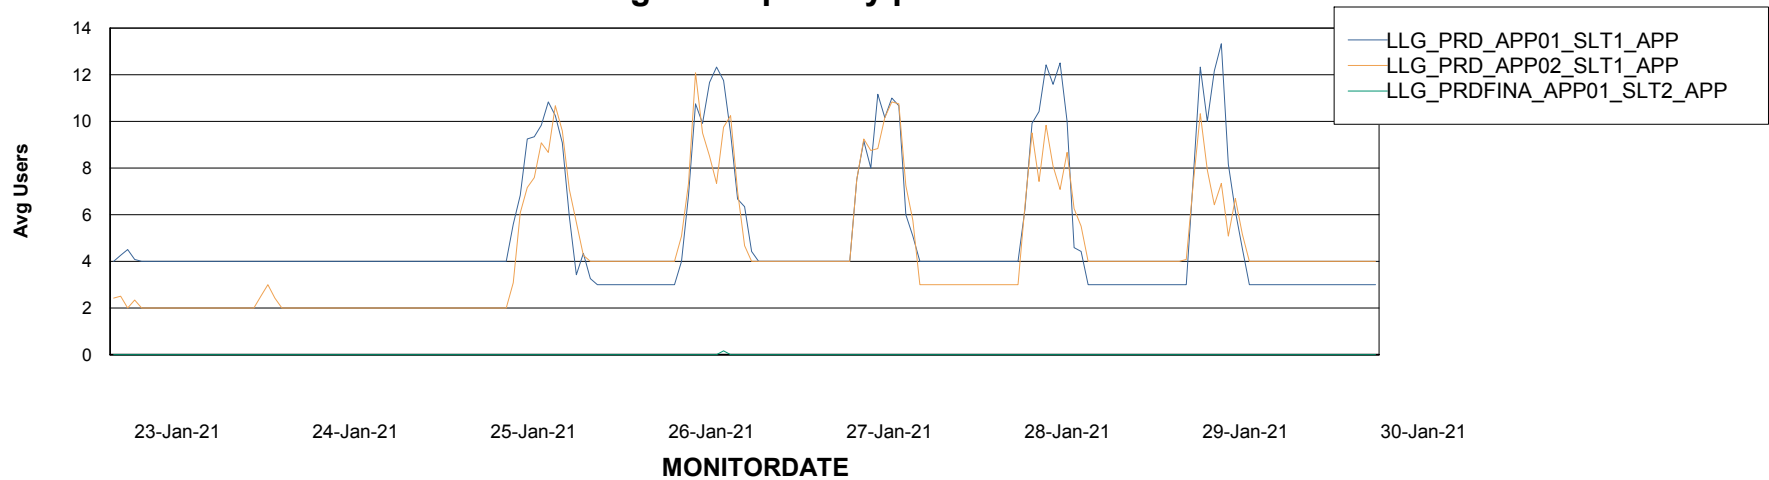

Avg users per day per ABS server