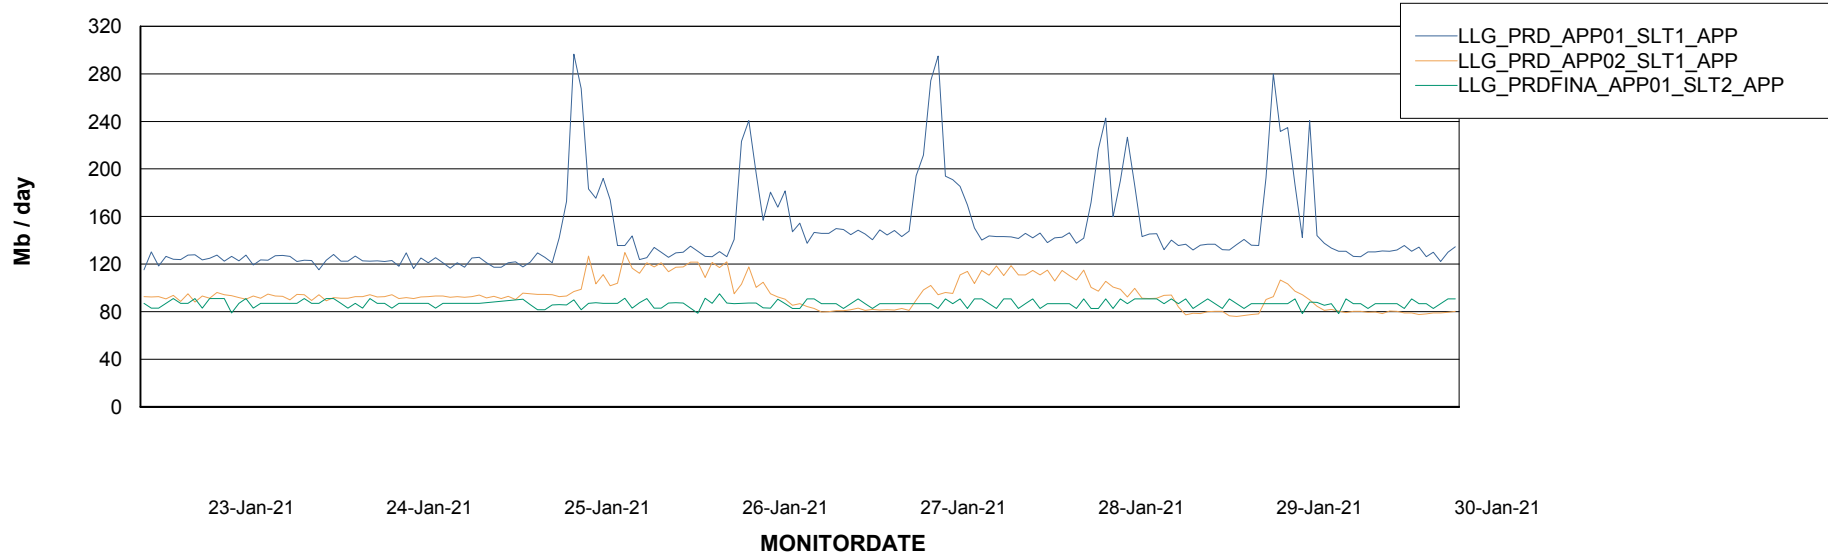

Weekly SLA Customer Report

Customer LLG_Production
 Database ID 53

Database Tablespace	LLGDB_Production
---------------------	------------------

Date	Tablespace Name	Filesize (Gb)	Usedsize (Gb)	Percentage free
30-Jan-21	ABSDATA	114	92	19
	INDX	160	130	19
29-Jan-21	ABSDATA	114	92	19
	INDX	160	130	19
28-Jan-21	ABSDATA	114	92	19
	INDX	160	130	19
27-Jan-21	ABSDATA	114	92	19
	INDX	160	130	19
26-Jan-21	ABSDATA	114	92	19
	INDX	160	130	19
25-Jan-21	ABSDATA	114	92	19
	INDX	160	130	19
24-Jan-21	ABSDATA	114	92	19
	INDX	160	130	19

Weekly SLA Customer Report

Customer LLG_Production
Database ID 53

ABSSolute Application Server Services

Avg memory used per ABS Server Service

Weekly SLA Customer Report

Customer LLG_Production
Database ID 53