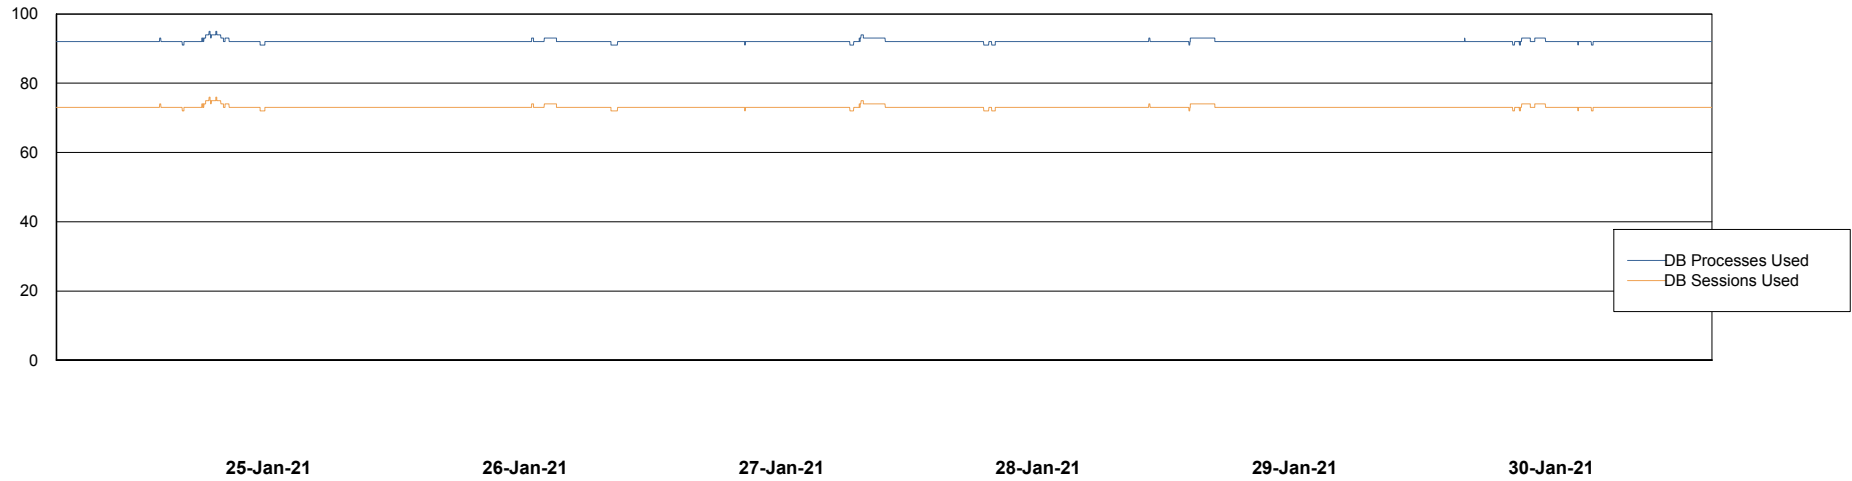

Database Performance JSG_PRD_RIKER_DB

DB Processes Max 1,000