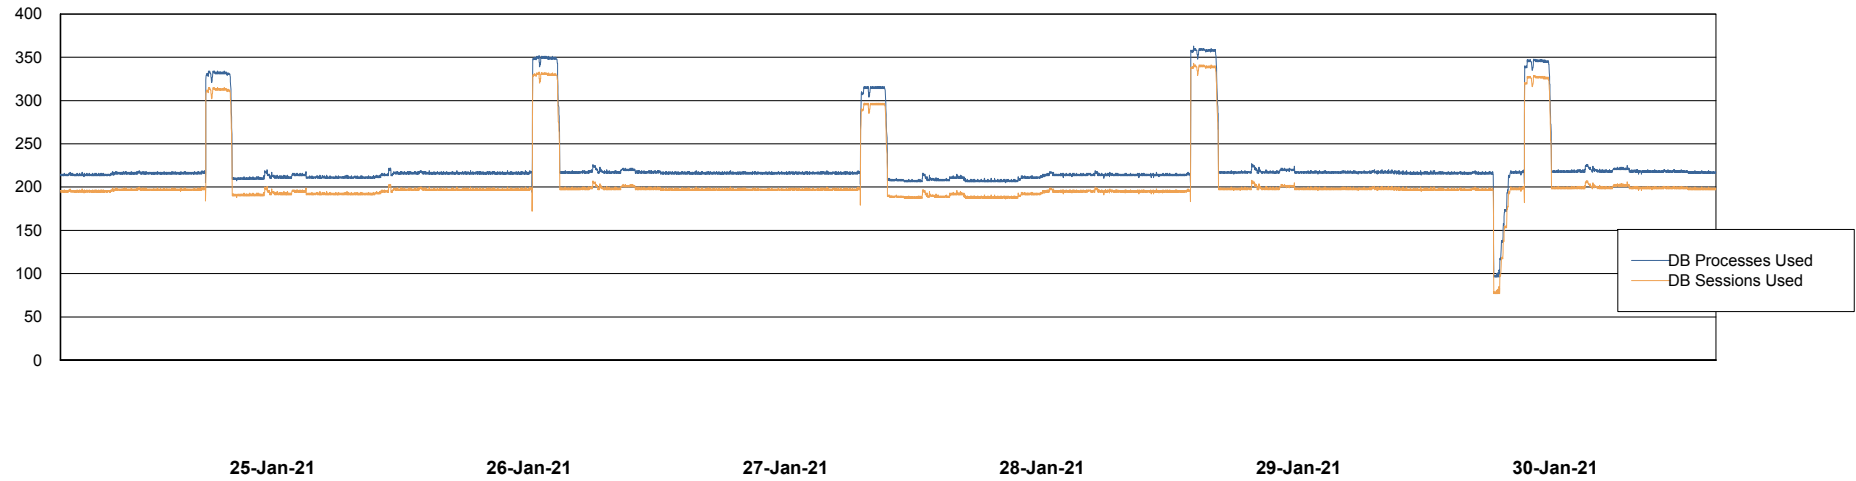

Database Performance JSG_PRD_PICARD_DB

DB Processes Max 1,000