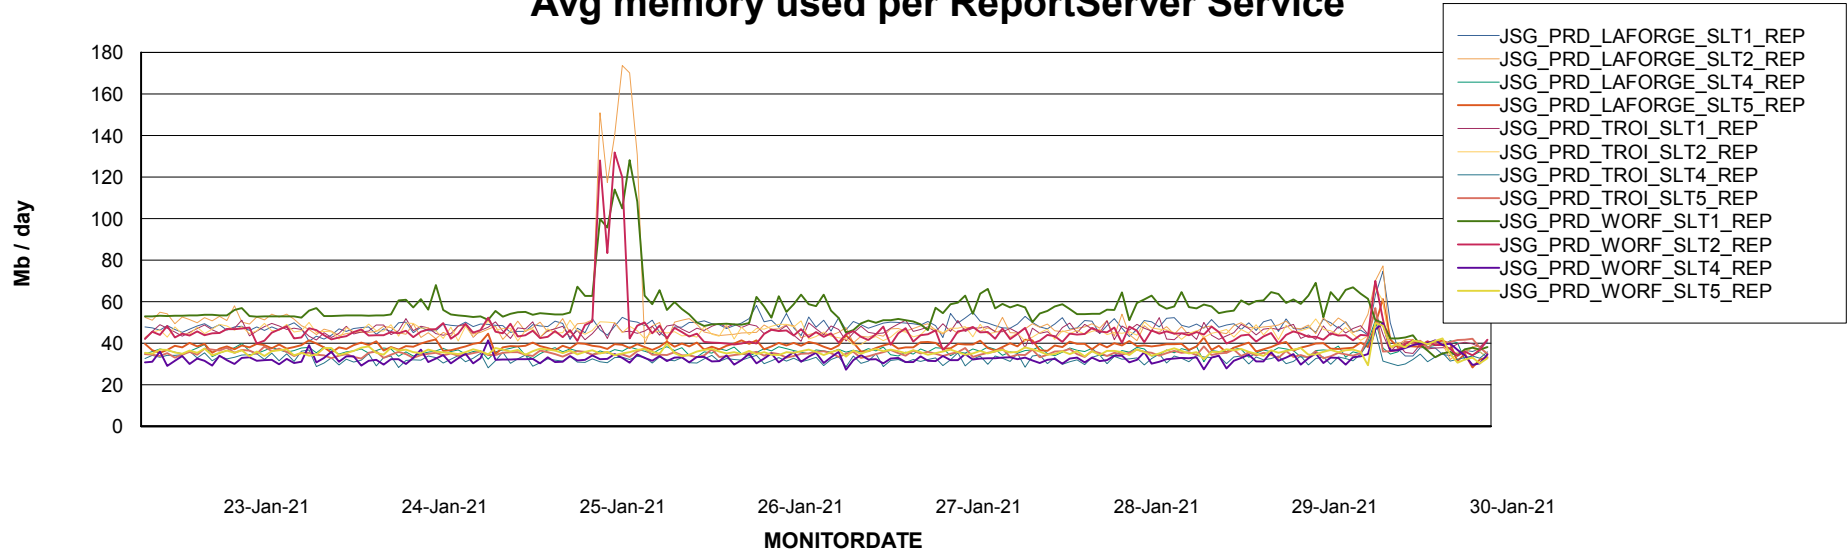

Avg memory used per ABS Server Service

Avg users per day per ABS server

Weekly SLA Customer Report

Customer JSG_Production
Database ID 102

ABSSolute Application ReportServer Services

Avg memory used per ReportServer Service