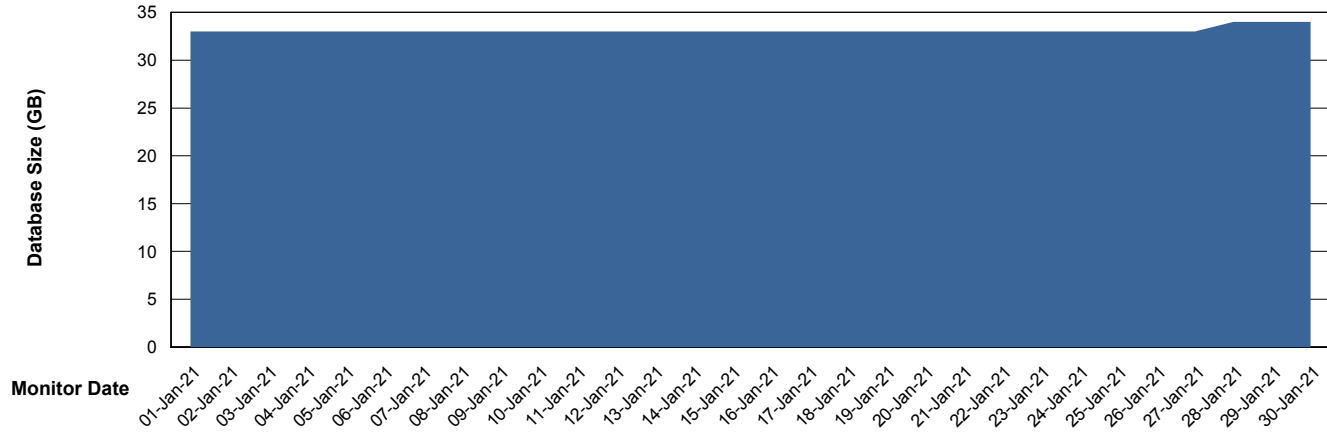

DB Processes Max 1,000

Weekly SLA Customer Report

Customer JSG_Production
Database ID 102

Database Performance JSG_PRD_YAR

DB Processes Max 1,000

Weekly SLA Customer Report

Customer JSG_Production
Database ID 102

DATABASE SIZE JSG_PRD_PICARD_DB

Database growth over last month

DATABASE SIZE JSG_PRD_YAR

Database growth over last month

Weekly SLA Customer Report

Customer JSG_Production
Database ID 102

Database Tablespace JSG_PRD_PICARD_DB