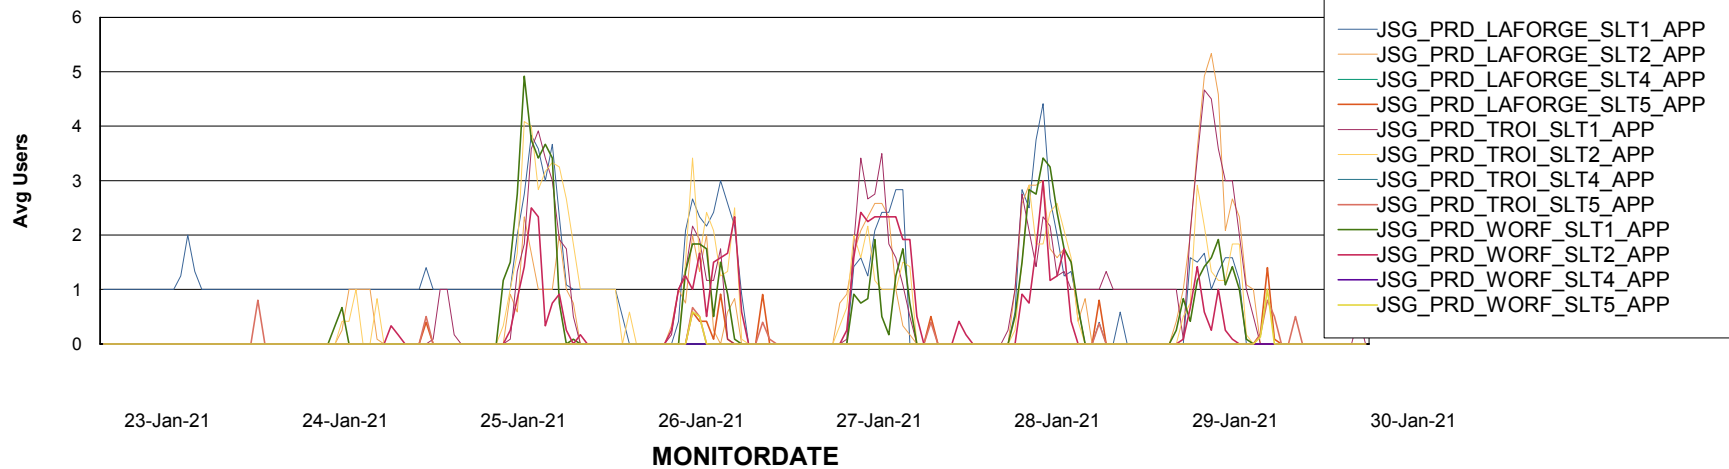

Avg users per day per ABS server