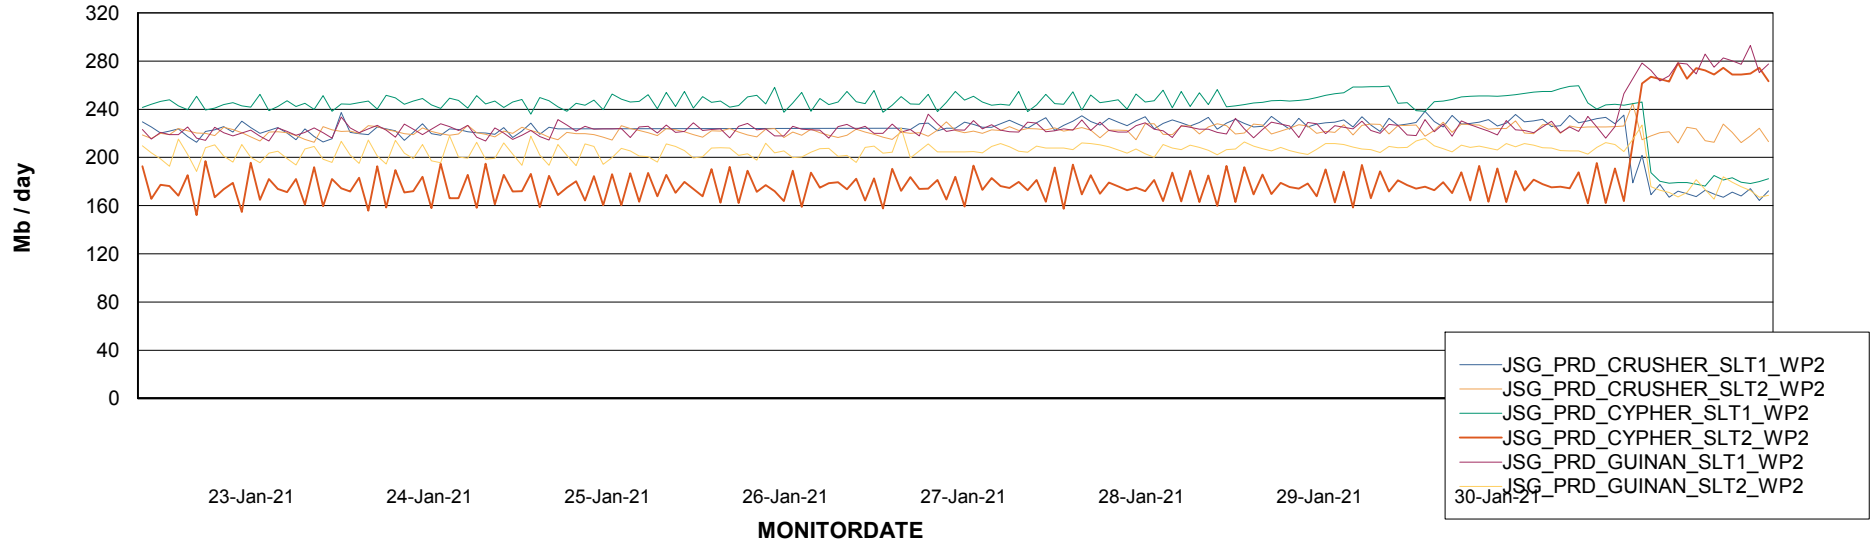

ABSSolute Web Component Services

Avg memory used per ABS Web component