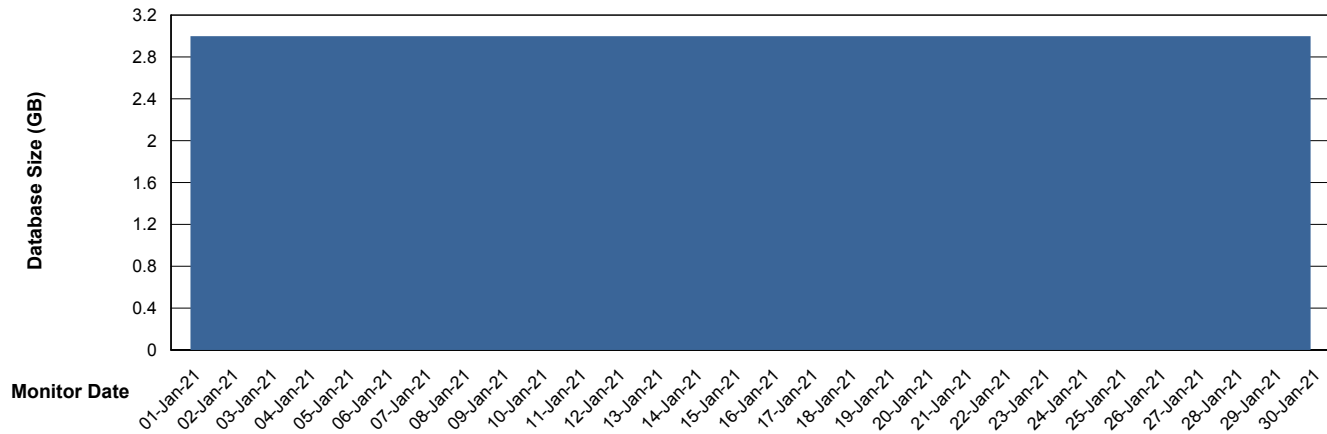

DB Processes Max 1,000

Weekly SLA Customer Report

Customer JSG_Production
Database ID 102

Database Performance JSG_PRD_YAR

DB Processes Max 1,000

Weekly SLA Customer Report

Customer JSG_Production
Database ID 102

DATABASE SIZE JSG_PRD_PICARD_DB

Database growth over last month

DATABASE SIZE JSG_PRD_YAR

Database growth over last month

Weekly SLA Customer Report

Customer JSG_Production
Database ID 102

Database Tablespace JSG_PRD_PICARD_DB