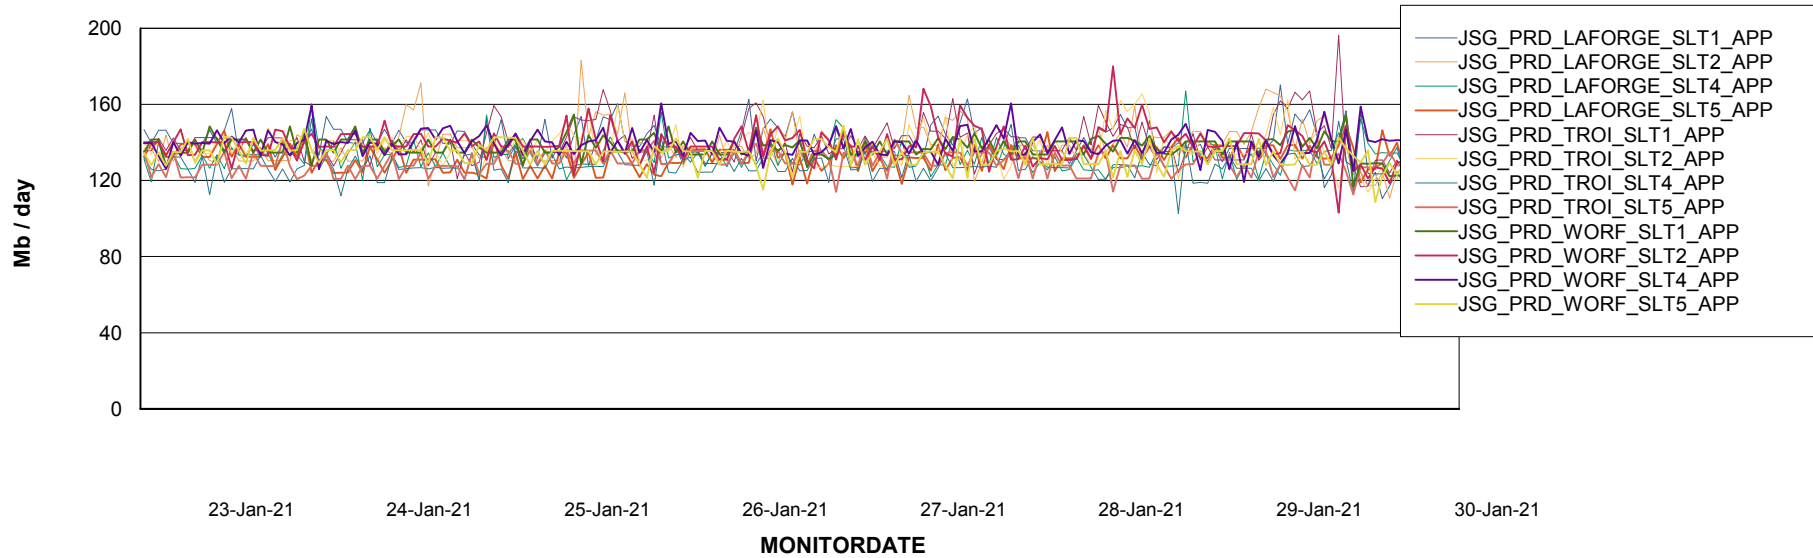

ABSSolute Application Server Services

Avg memory used per ABS Server Service