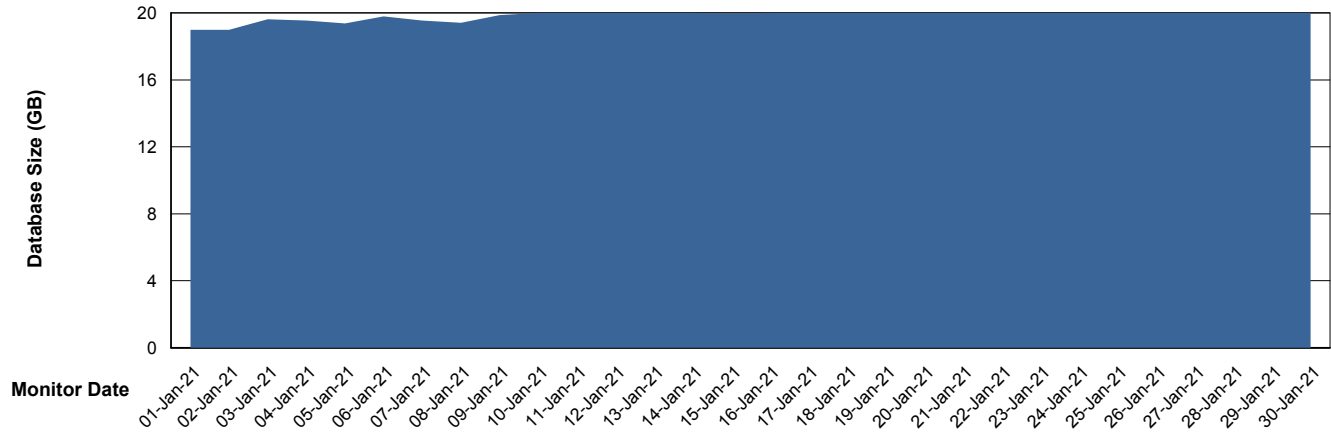

Database Performance ELJDB_Production

DB Processes Max 600
DB Sessions Max 924

Weekly SLA Customer Report

Customer ELJ Production
Database ID 72

Database Performance ELJDB_Standby

DB Processes Max 600
DB Sessions Max 924

Weekly SLA Customer Report

Customer ELJ Production
Database ID 72

DATABASE SIZE ELJDB_PRD_BI

Database growth over last month

DATABASE SIZE ELJDB_Production

Database growth over last month

Weekly SLA Customer Report