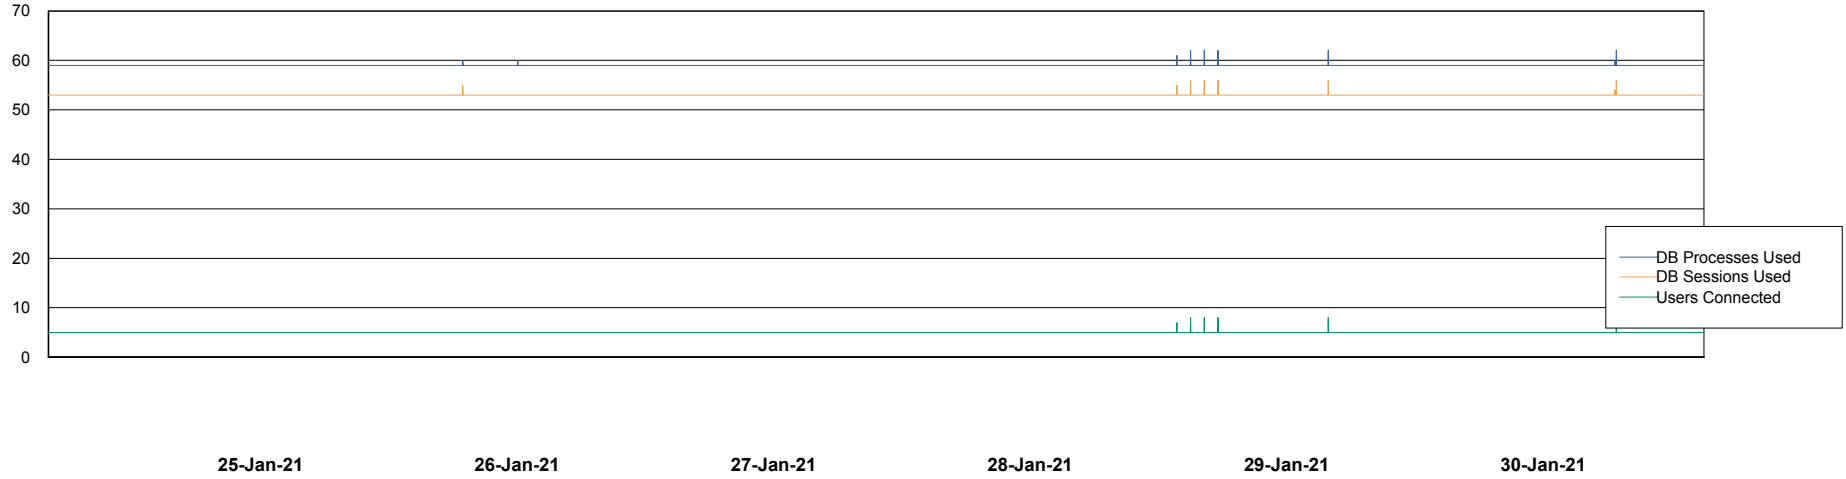

Database Performance ELJDB_Production

DB Processes Max 600
DB Sessions Max 924

Weekly SLA Customer Report

Customer ELJ Production
Database ID 72

Database Performance ELJDB_Standby

DB Processes Max 600
DB Sessions Max 924