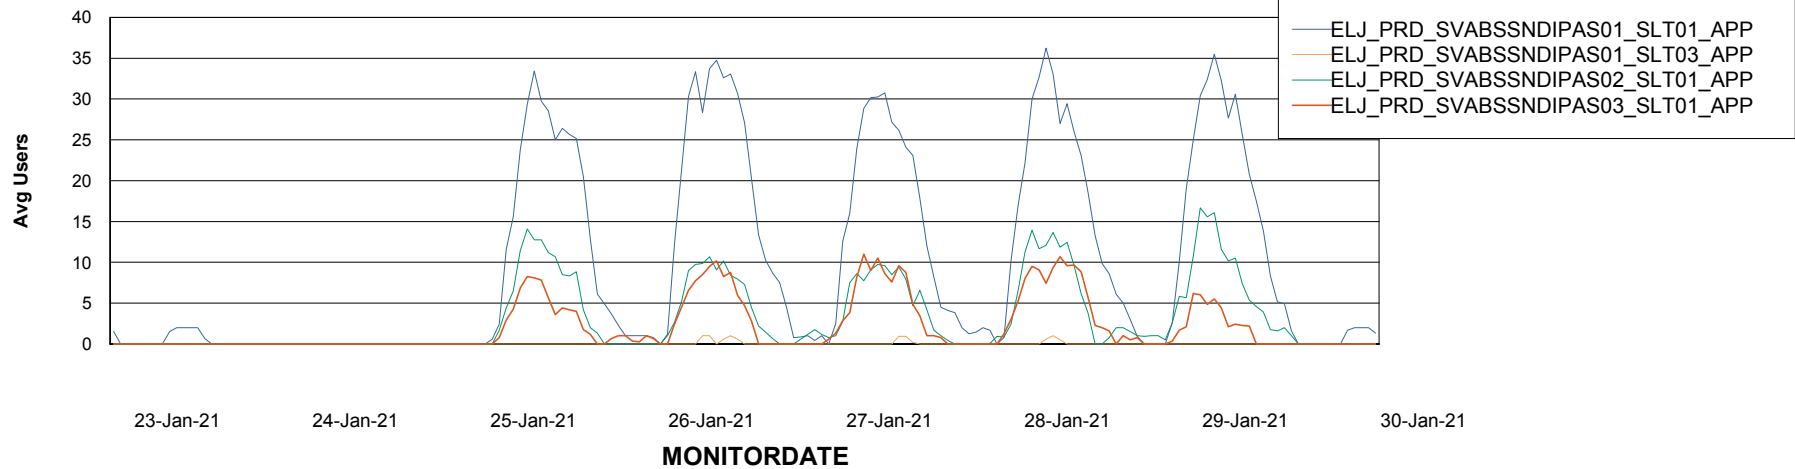

Weekly SLA Customer Report

Customer ELJ Production
Database ID 72

ABSSolute Application Server Services

Avg memory used per ABS Server Service

Avg users per day per ABS server

Weekly SLA Customer Report

Customer ELJ Production
Database ID 72