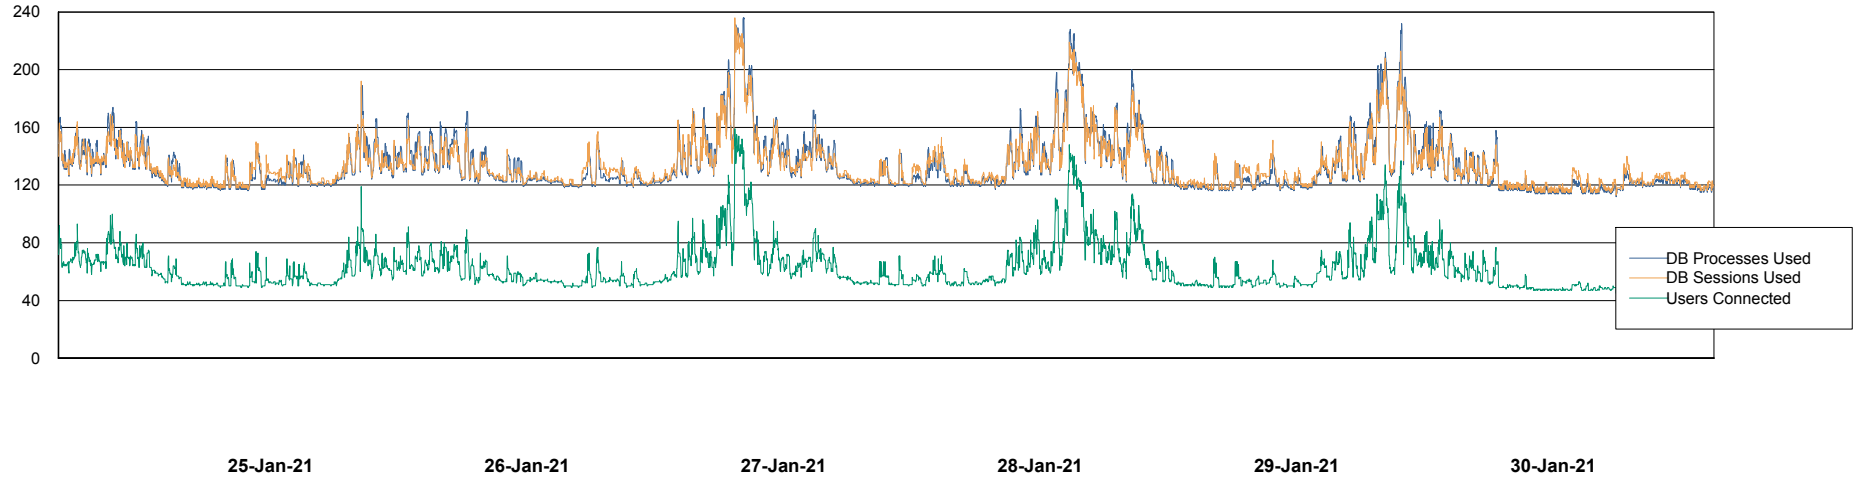

Database Performance ELJDB_Production

DB Processes Max 600
DB Sessions Max 924