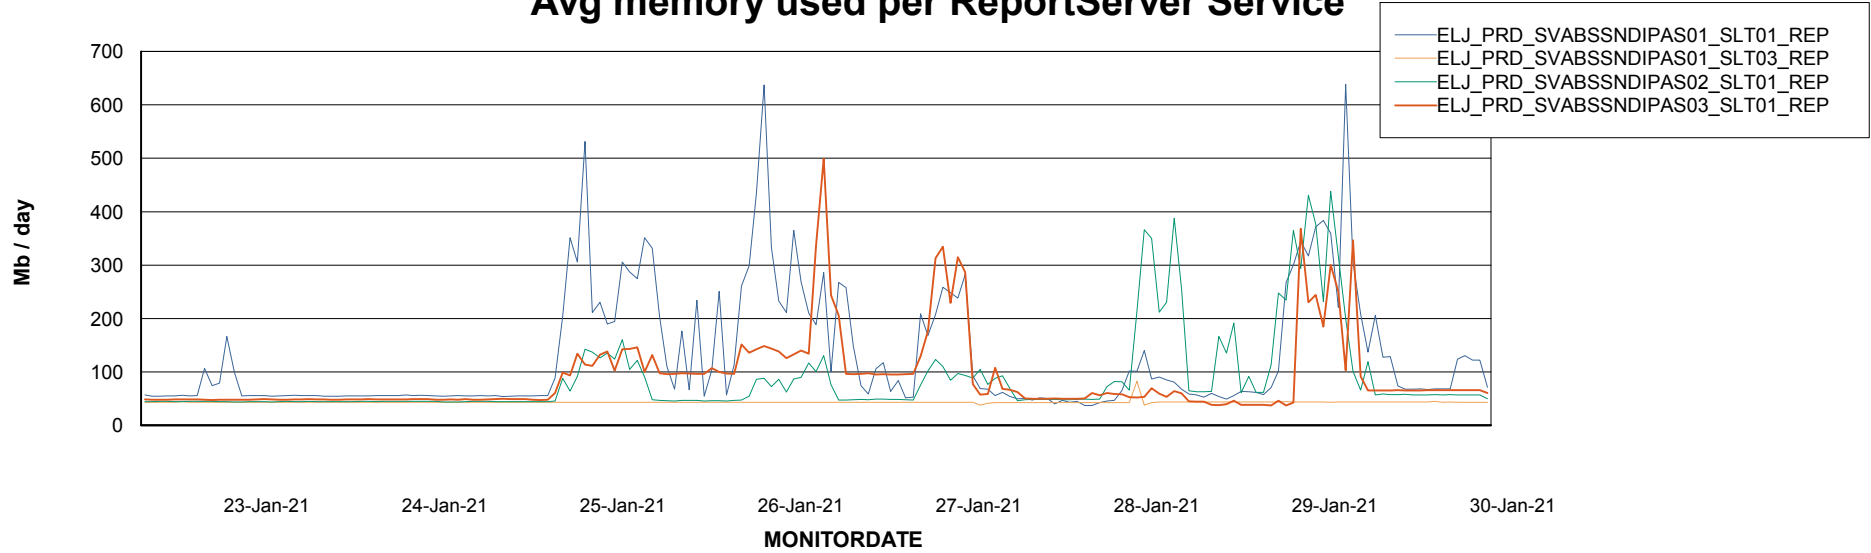

ABSSolute Application ReportServer Services

Avg memory used per ReportServer Service