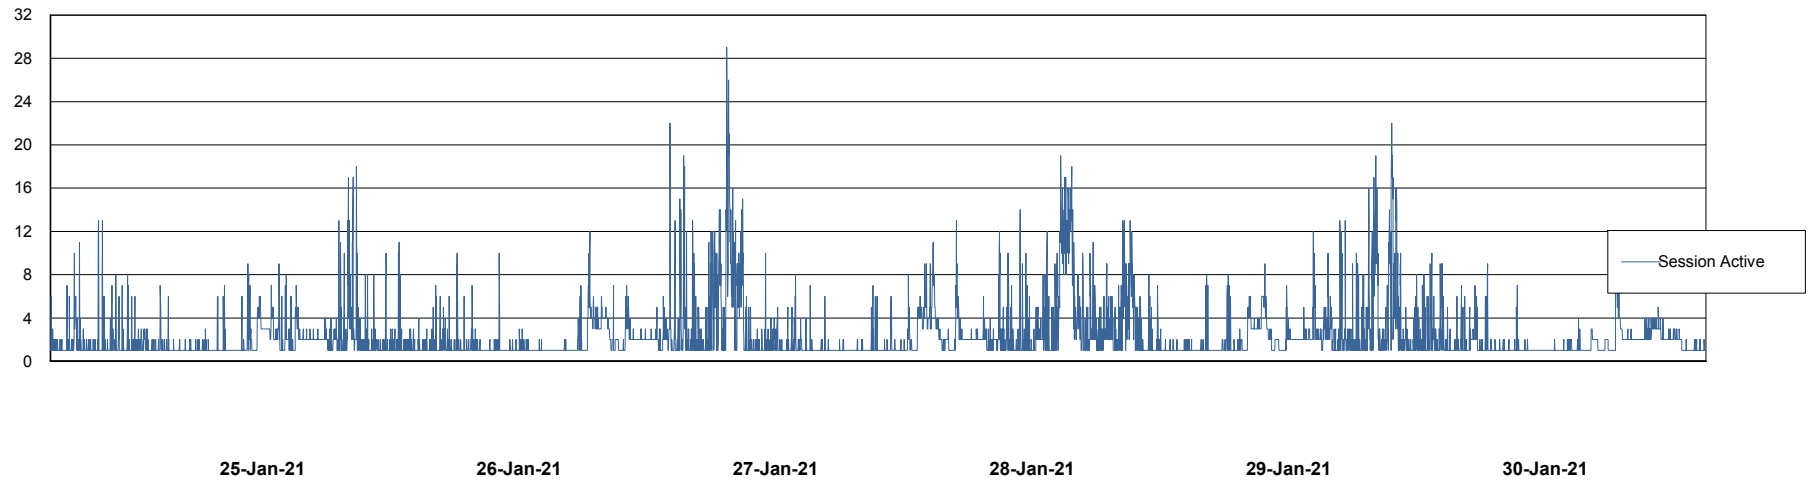

Database Performance ELJDB_Production

DB Processes Max 600
DB Sessions Max 924