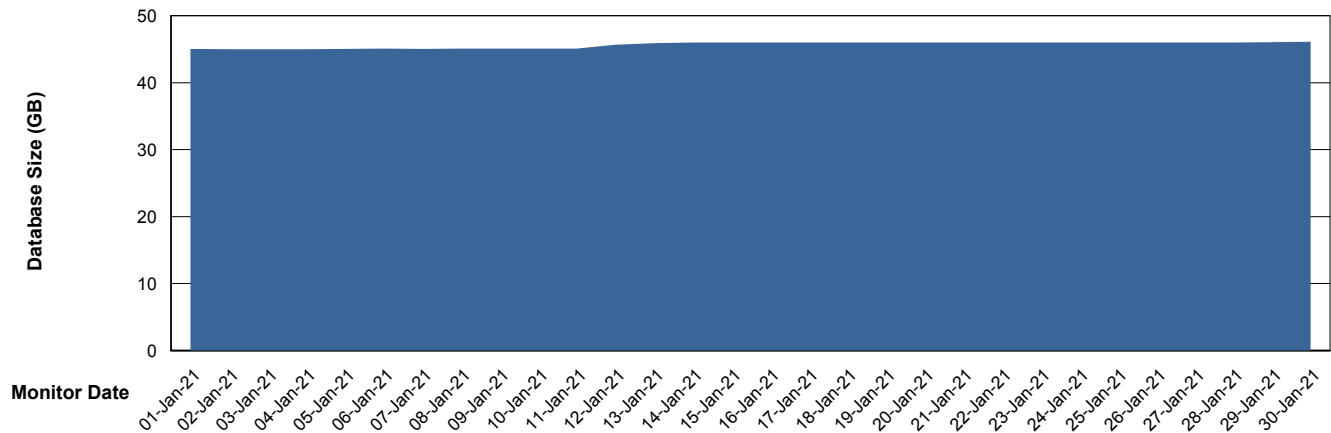

Weekly SLA Customer Report

Customer ELJ Production
Database ID 72

DATABASE SIZE ELJDB_PRD_BI

Database growth over last month

DATABASE SIZE ELJDB_Production

Database growth over last month

Weekly SLA Customer Report