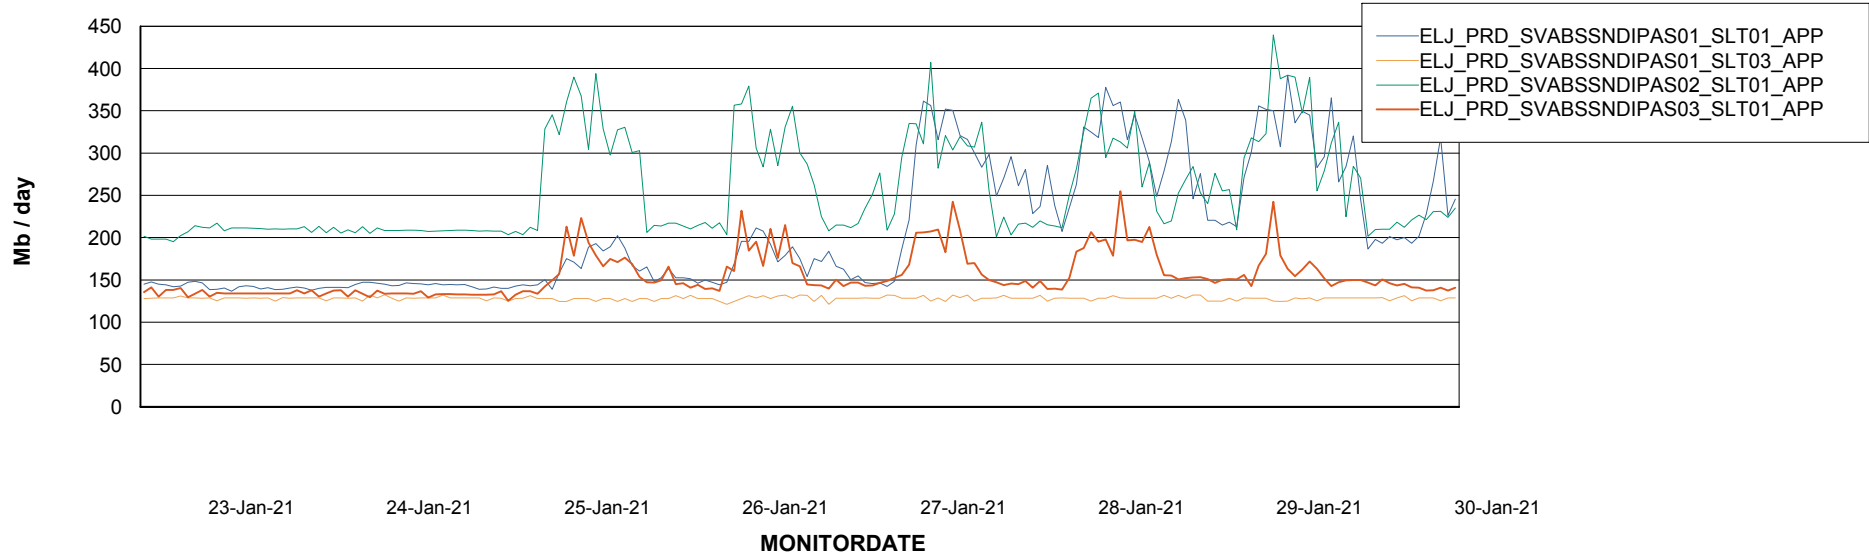

ABSSolute Application Server Services

Avg memory used per ABS Server Service