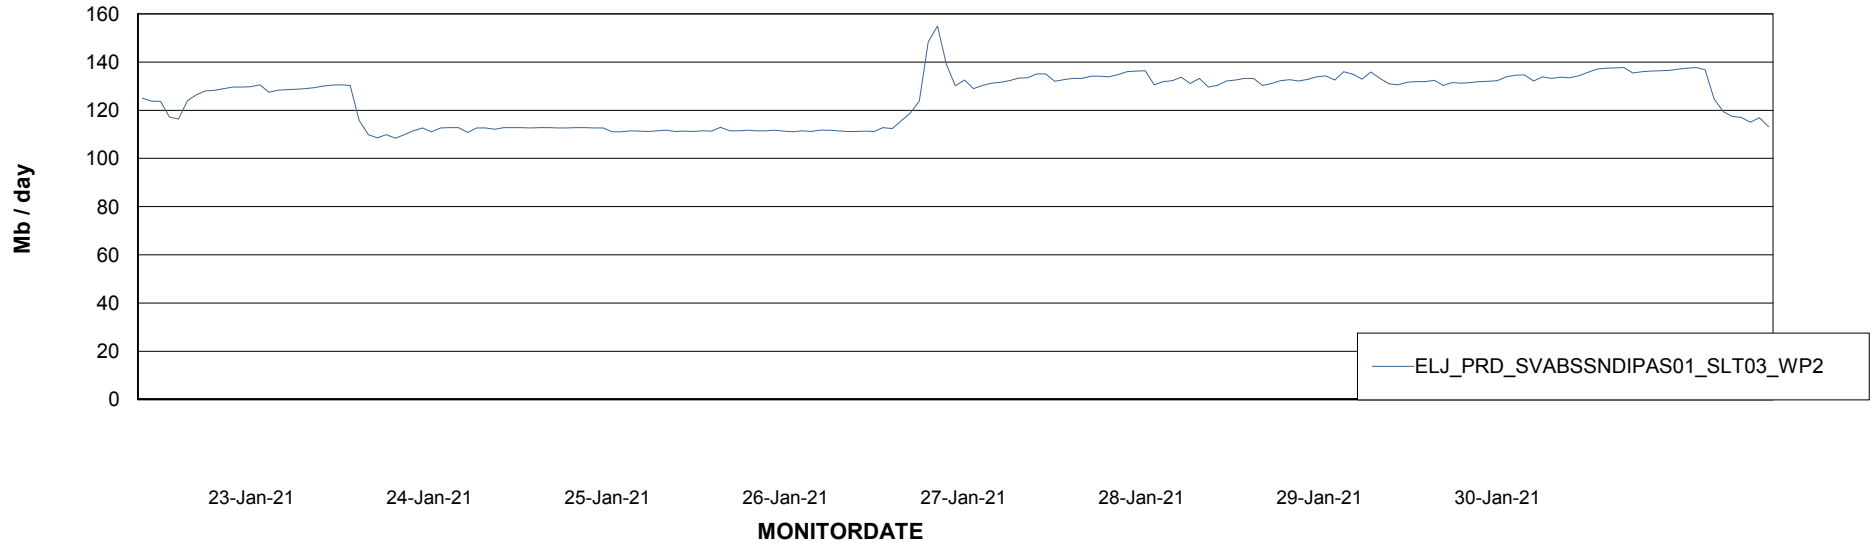

ABSSolute Application ReportServer Services

Avg memory used per ReportServer Service

Weekly SLA Customer Report

Customer ELJ Production
Database ID 72

ABSSolute Web Component Services

Avg memory used per ABS Web component