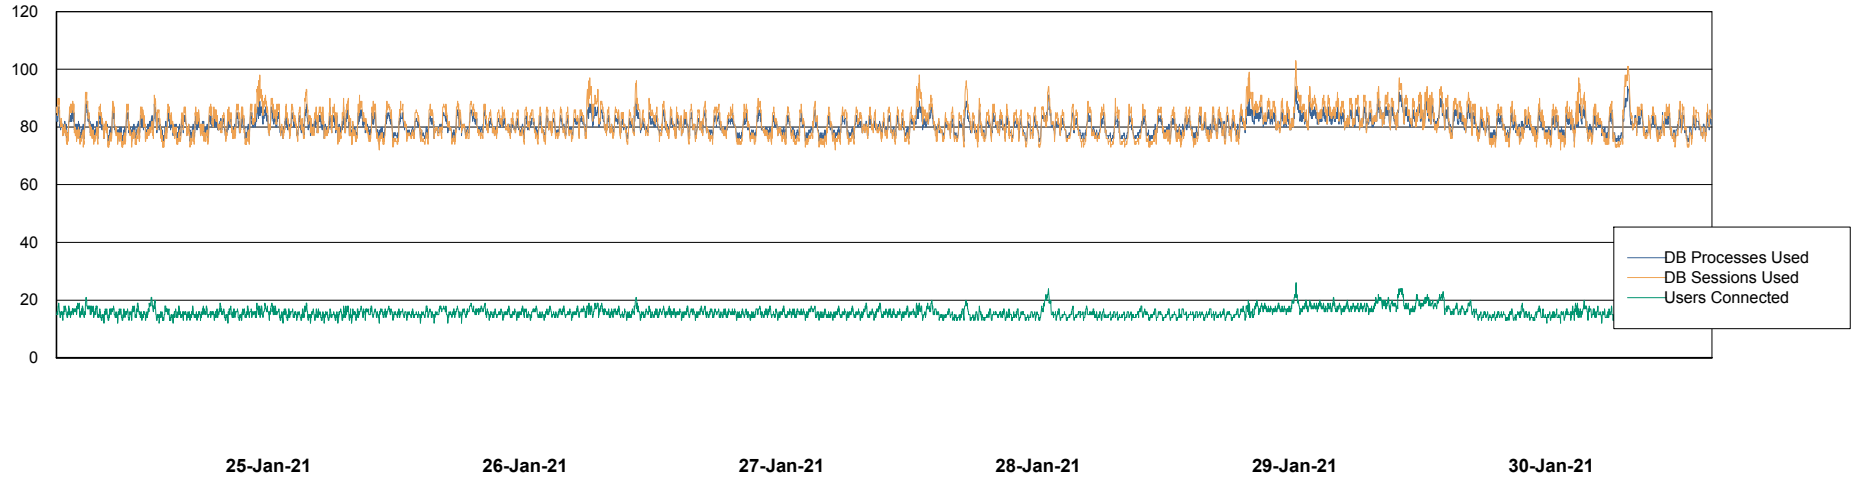

Database Performance ELJDB_PRD_BI

DB Processes Max 1,000
DB Sessions Max 1,524