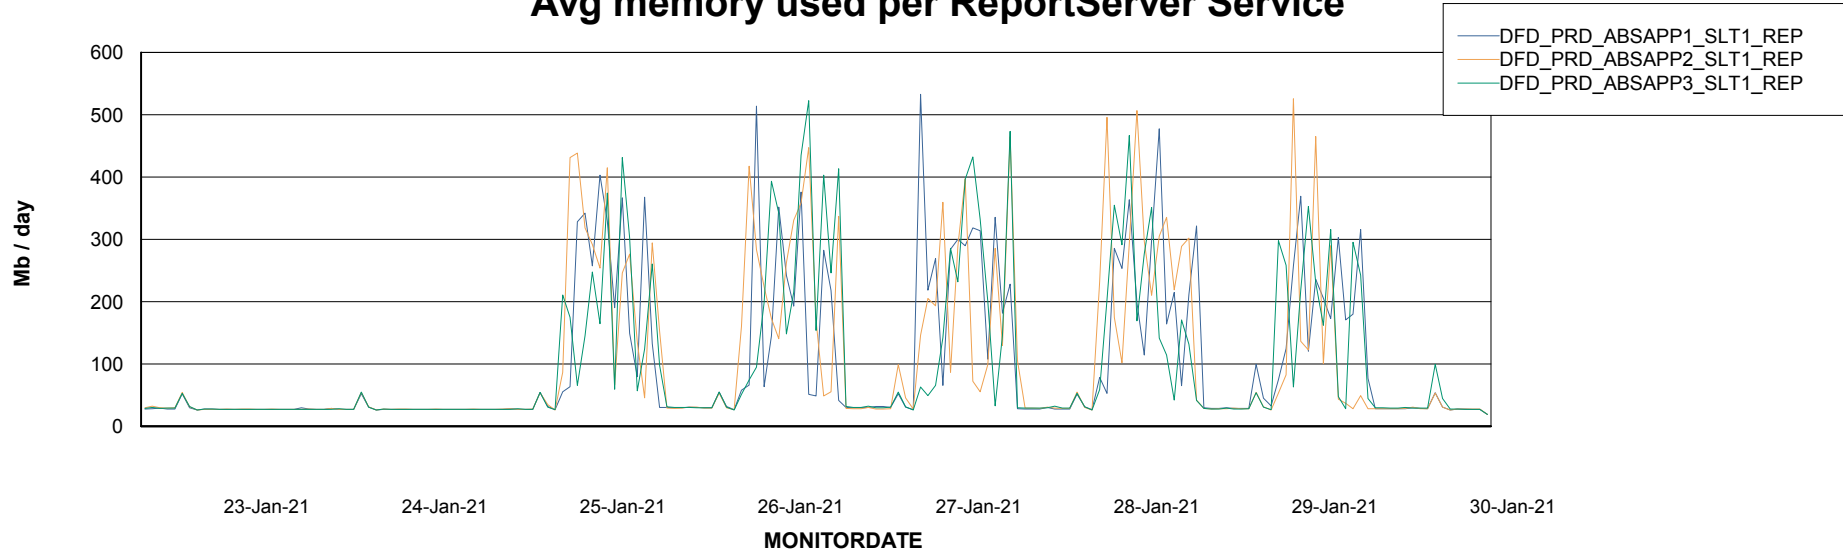

ABSSolute Application ReportServer Services

Avg memory used per ReportServer Service