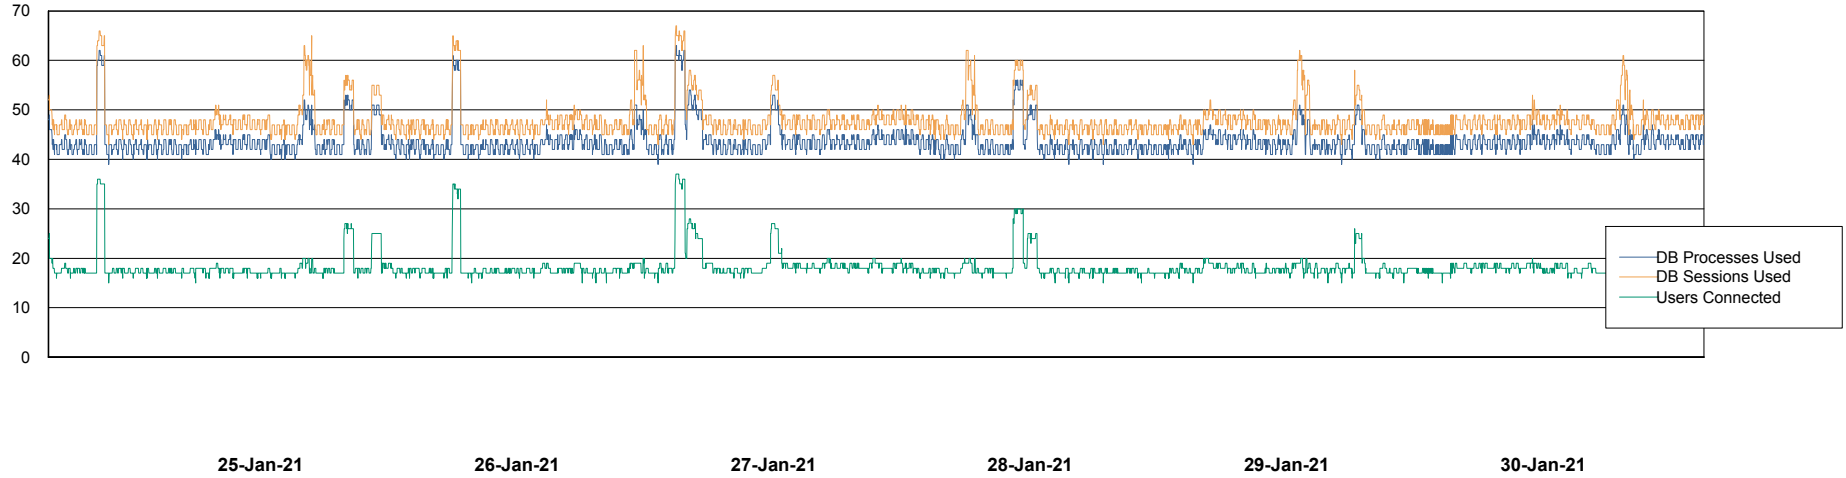

Database Performance DFDDDBI_Production

DB Processes Max 500
DB Sessions Max 772