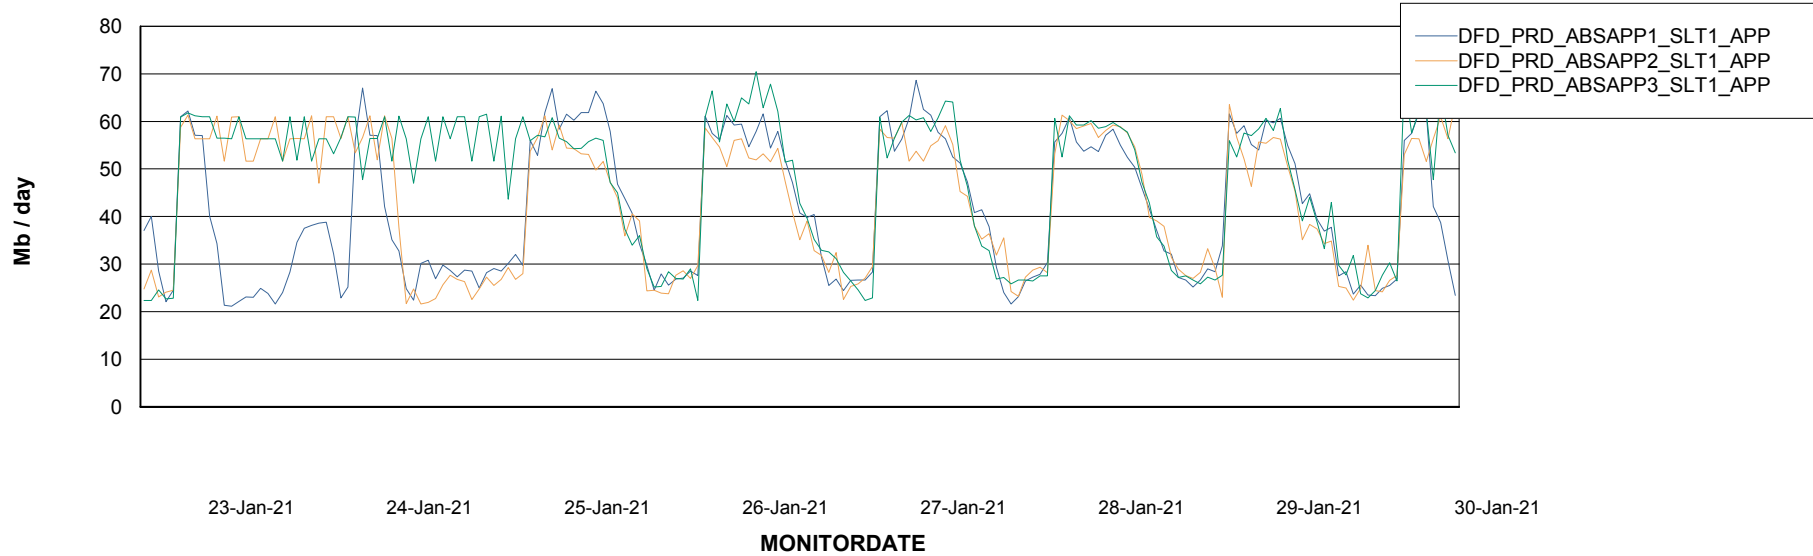

ABSSolute Application Server Services

Avg memory used per ABS Server Service