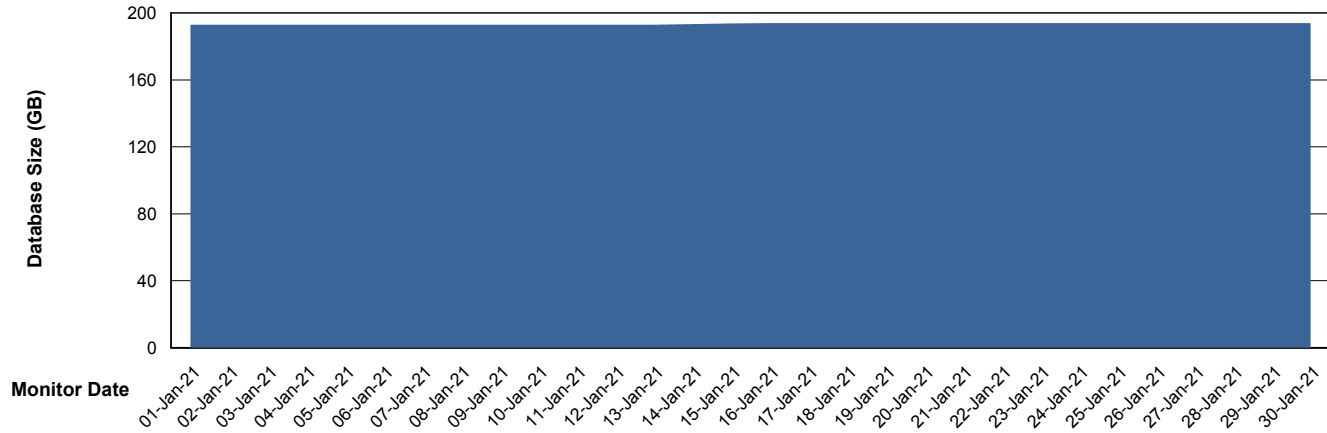

DATABASE SIZE DFDDDB_Production

Database growth over last month