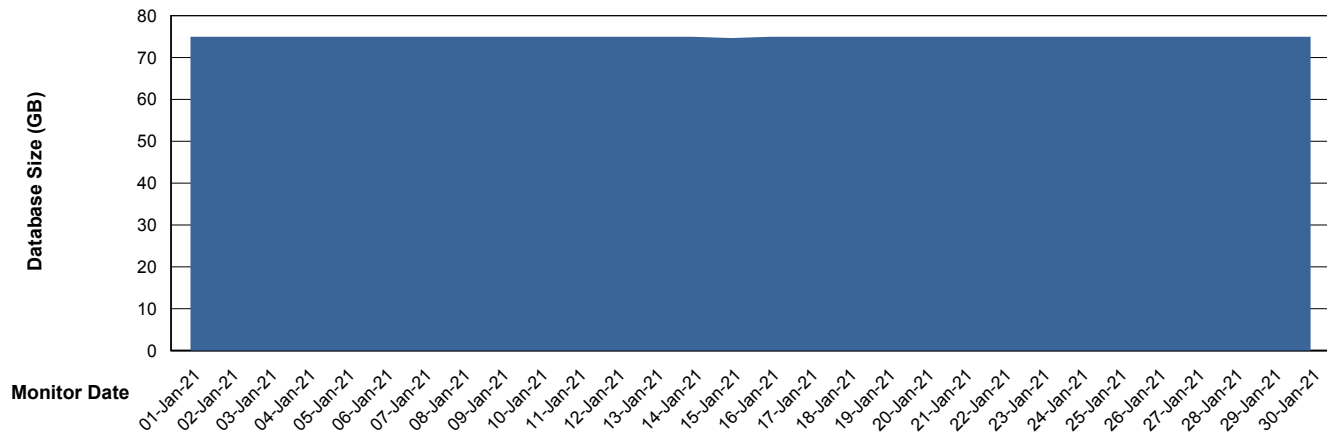

# Weekly SLA Customer Report

Customer DFD Production  
Database ID 39

DATABASE SIZE DFDDDB\_Production

### Database growth over last month

DATABASE SIZE DFDDDBI\_Production

### Database growth over last month