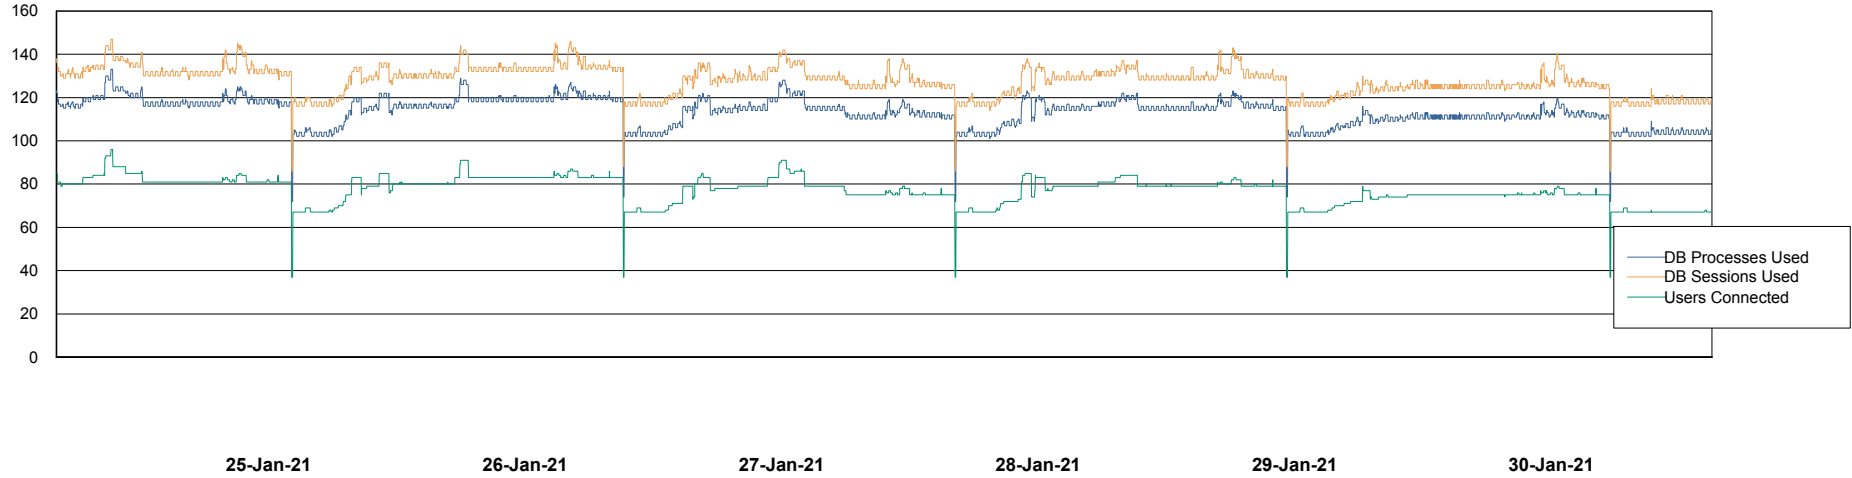

Database Performance DFDDDB_Production

DB Processes Max 600
DB Sessions Max 924