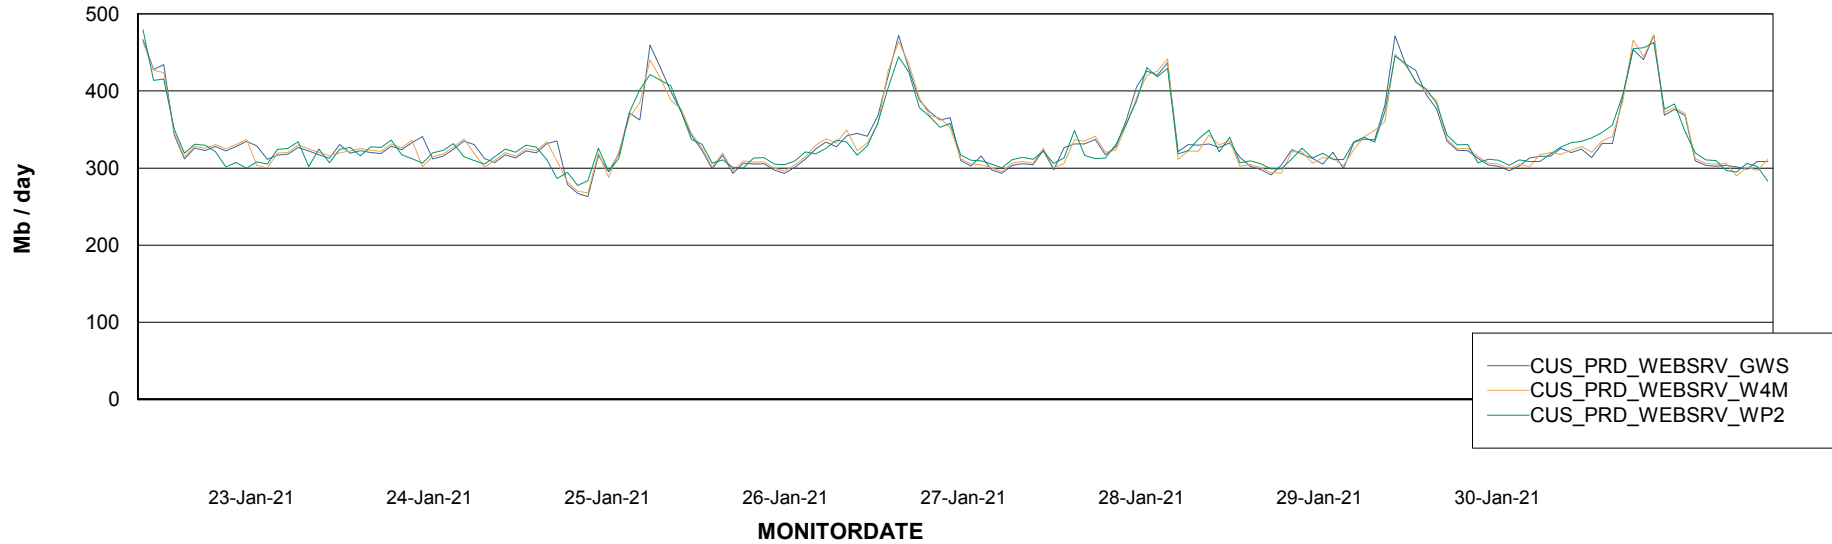

ABSSolute Web Component Services

Avg memory used per ABS Web component