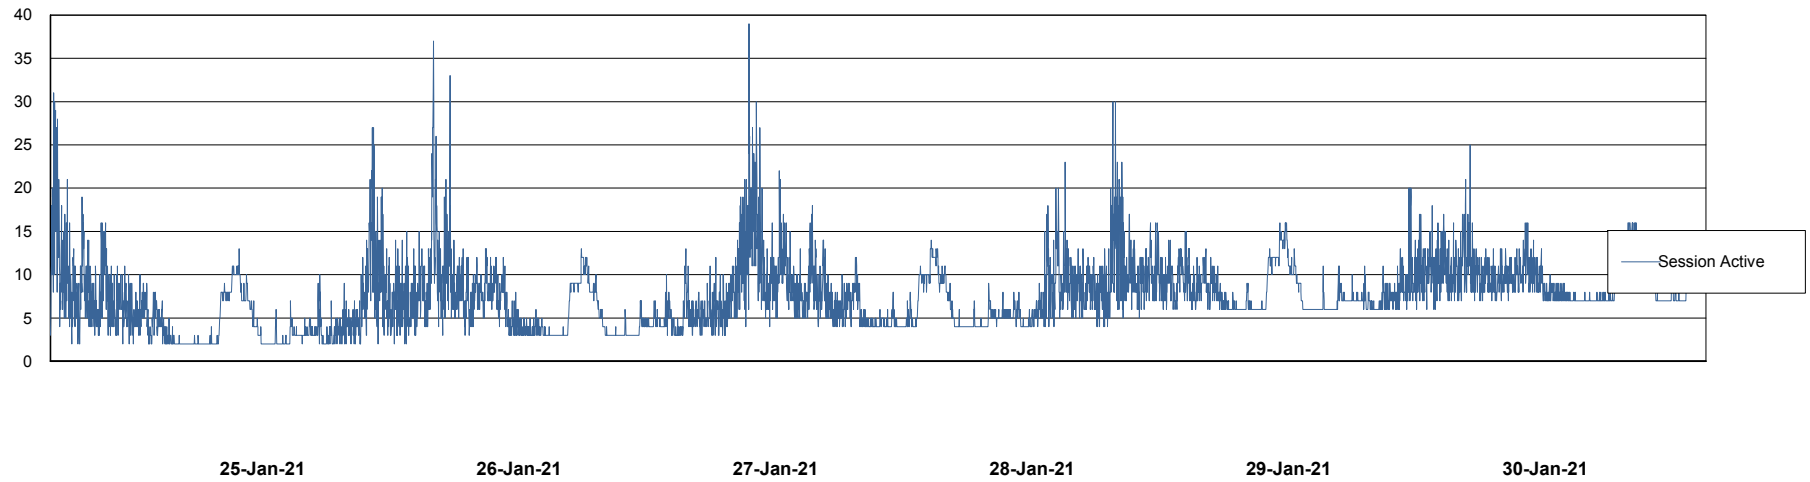

Database Performance CUS_ProdDB_Primary

DB Processes Max 300
DB Sessions Max 472