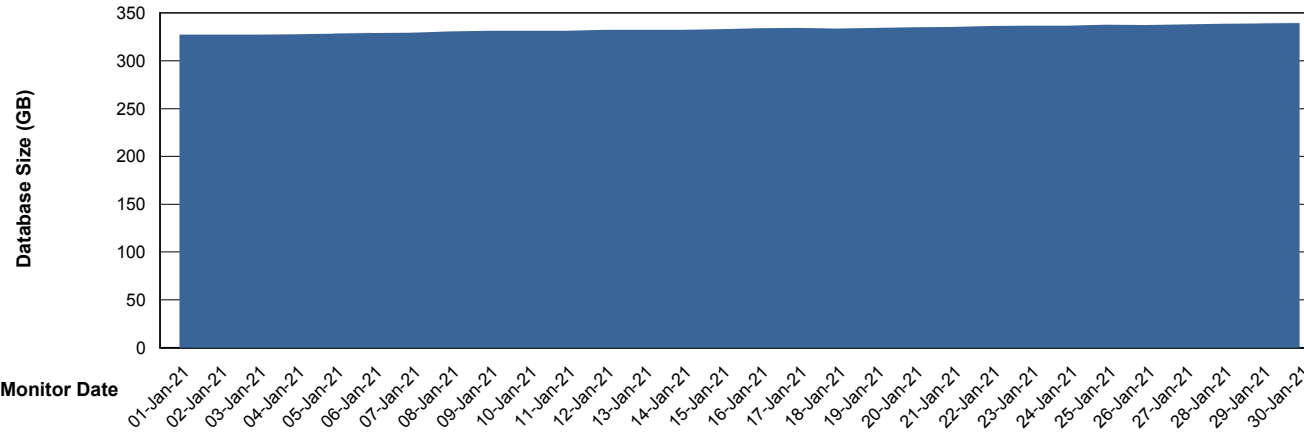

Database Performance CUS_ProdDB_Standby

DB Processes Max 300
DB Sessions Max 472

Weekly SLA Customer Report

Customer CUS Production
 Database ID 84

DATABASE SIZE CUS_ProdDB_Primary

Database growth over last month