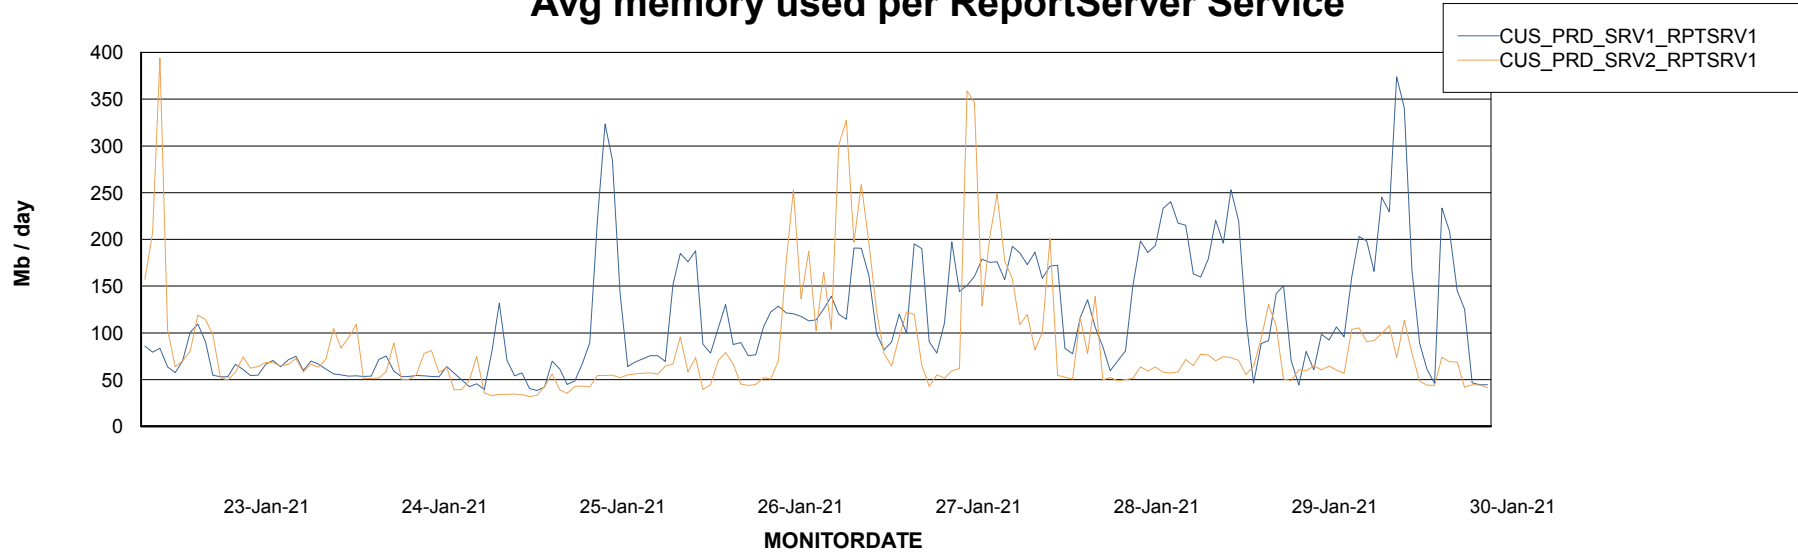

Avg memory used per ABS Server Service

Avg users per day per ABS server

Weekly SLA Customer Report

Customer CUS Production
Database ID 84

ABSSolute Web Component Services

Avg memory used per ReportServer Service