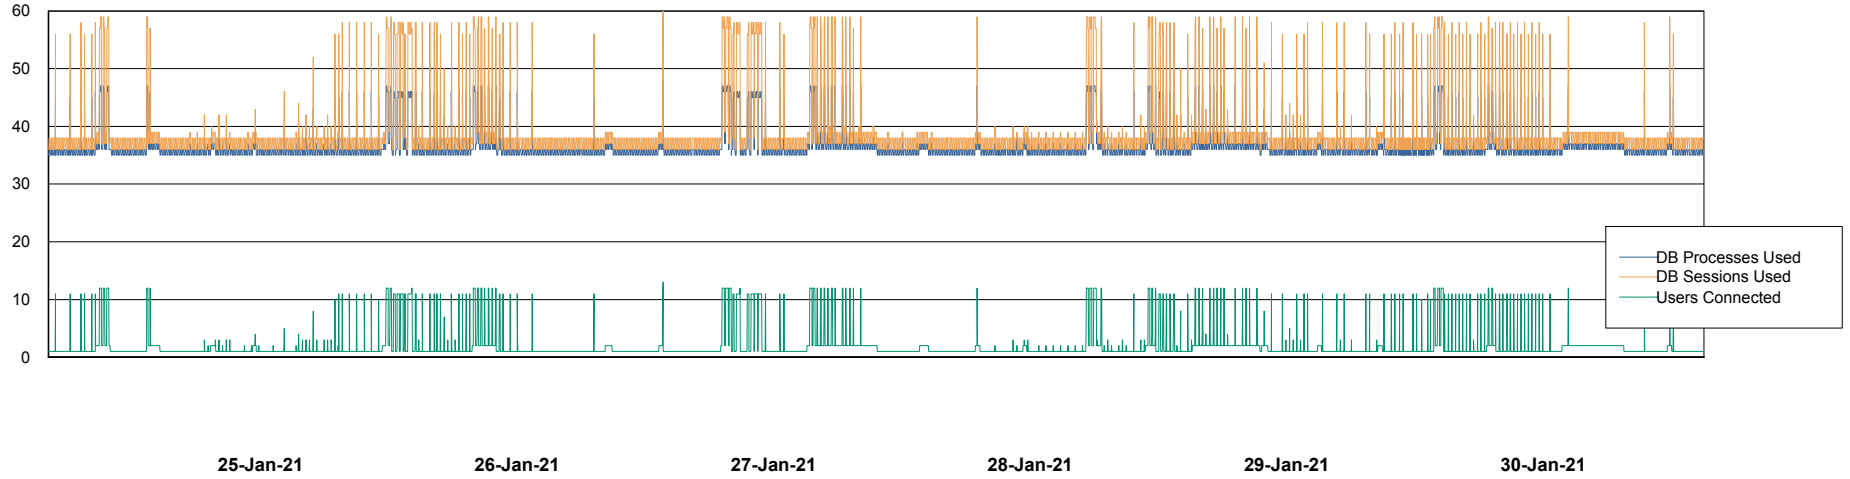

Database Performance CUS_ProdDB_Standby

DB Processes Max 300
DB Sessions Max 472