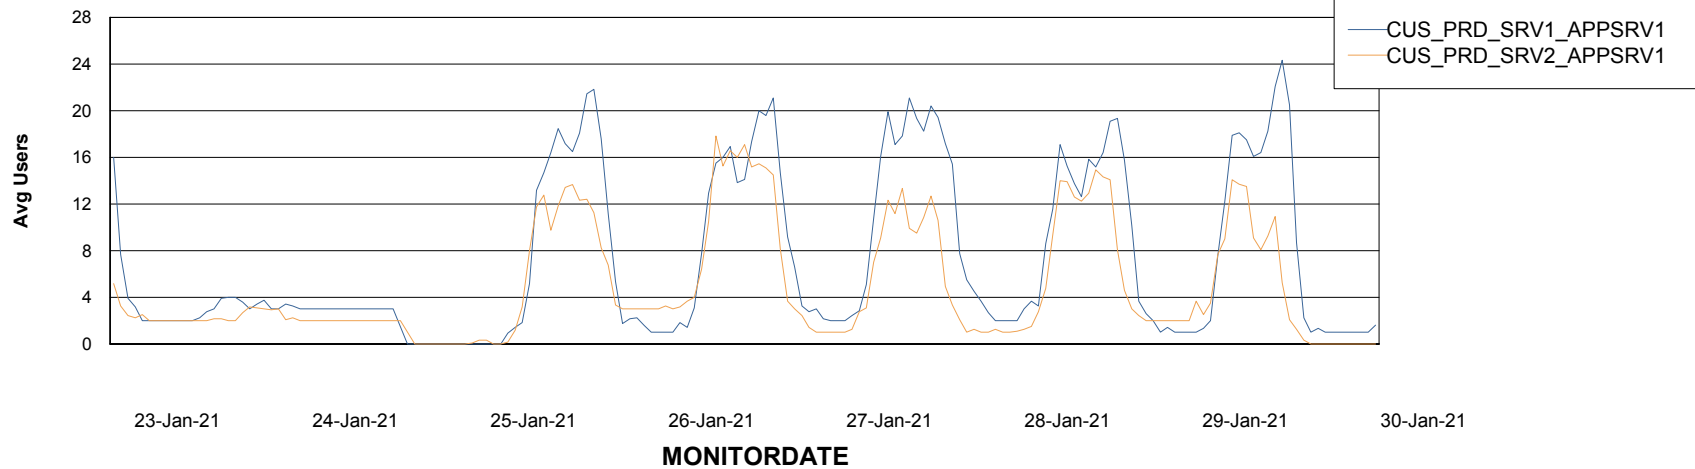

Avg users per day per ABS server