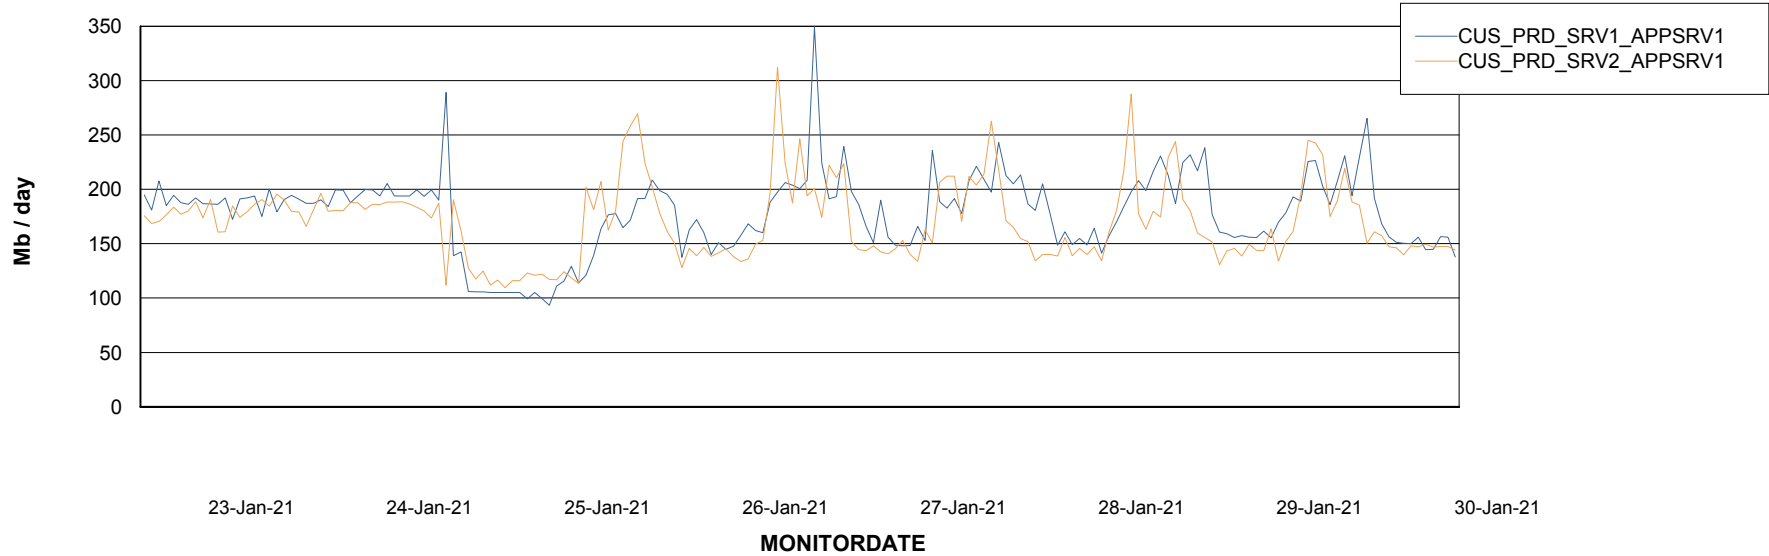

ABSSolute Application Server Services

Avg memory used per ABS Server Service