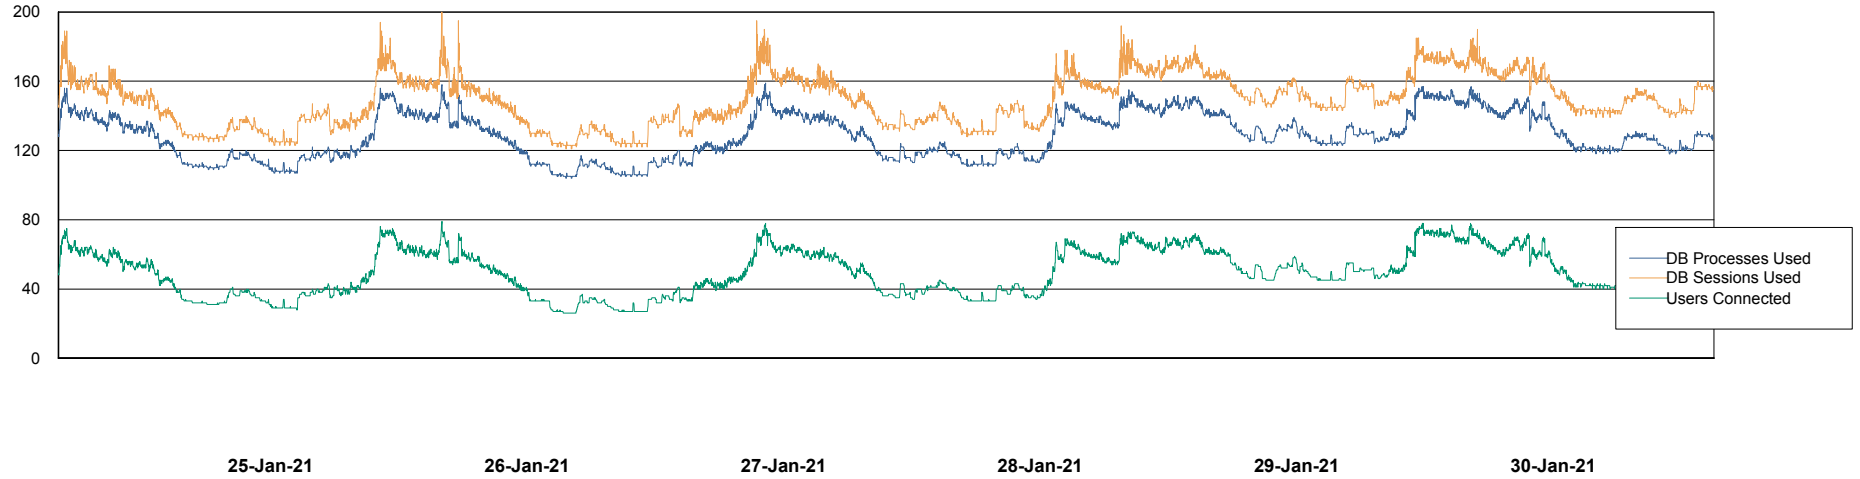

Database Performance CUS_ProdDB_Primary

DB Processes Max 300
DB Sessions Max 472