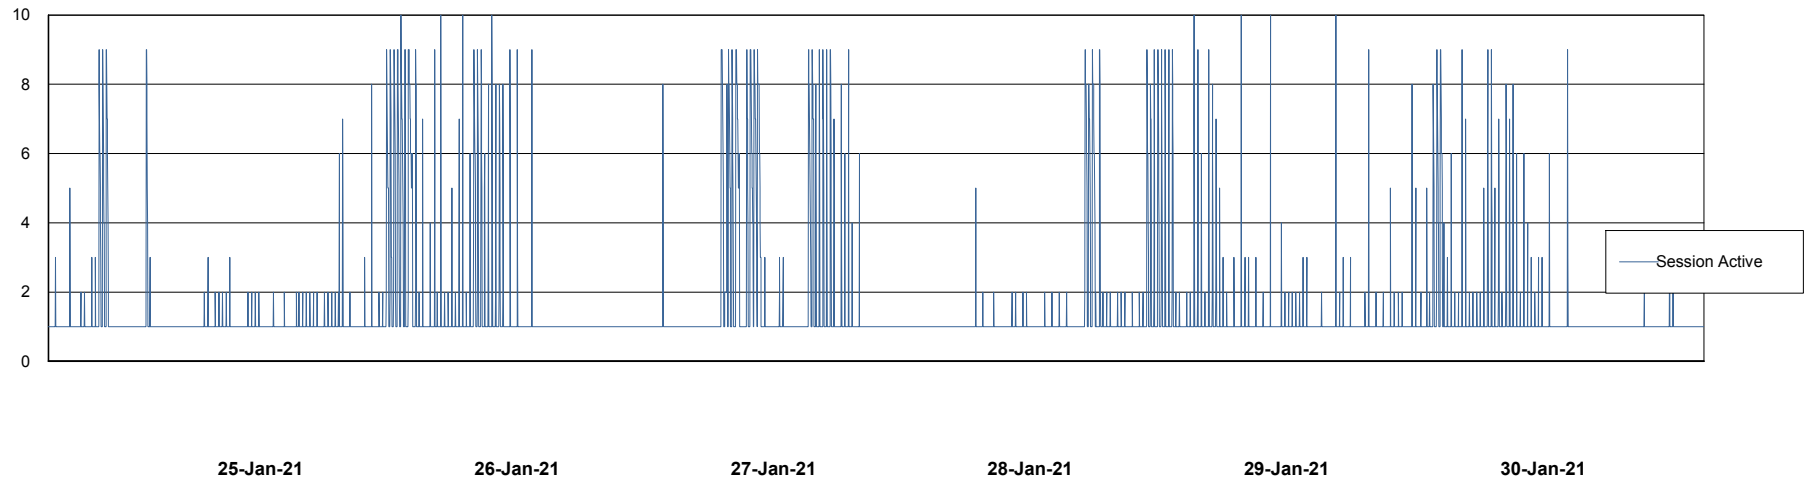

Database Performance CUS_ProdDB_Standby

DB Processes Max 300
DB Sessions Max 472