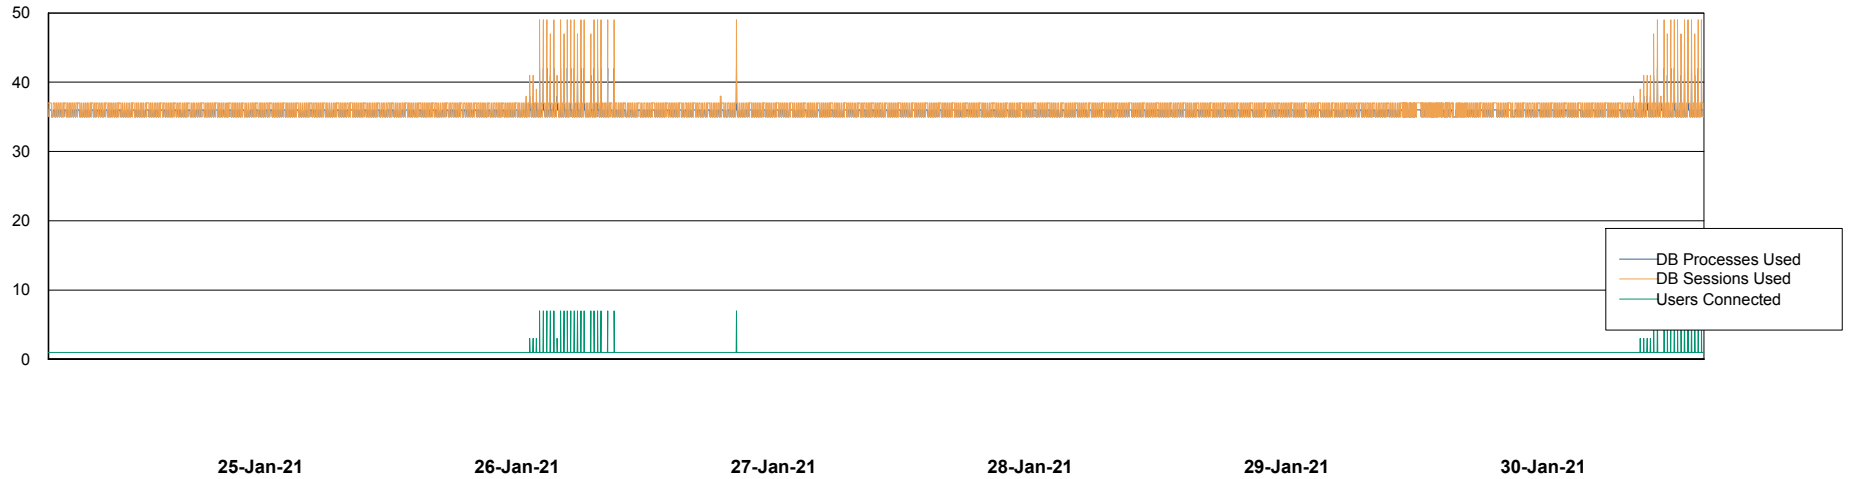

Weekly SLA Customer Report

Customer CIW Production
Database ID 45

Database Performance CIWDB_Production

Weekly SLA Customer Report

Customer CIW Production
Database ID 45

Database Performance CIWDB_Standby

Weekly SLA Customer Report

Customer CIW Production
 Database ID 45

DATABASE SIZE CIWDB_Production

Database growth over last month

Database Tablespace CIWDB_Production

Date	Tablespace Name	Filesize (Gb)	Usedsize (Gb)	Percentage free
30-Jan-21	ABSDATA	48	39	19
	INDX	6	5	17
29-Jan-21	ABSDATA	48	39	19
	INDX	6	5	17
28-Jan-21	ABSDATA	48	39	19
	INDX	6	5	17
27-Jan-21	ABSDATA	48	39	19
	INDX	6	5	17
26-Jan-21	ABSDATA	48	39	19
	INDX	6	5	17
25-Jan-21	ABSDATA	48	39	19
	INDX	6	5	17
24-Jan-21	ABSDATA	48	39	19
	INDX	6	5	17