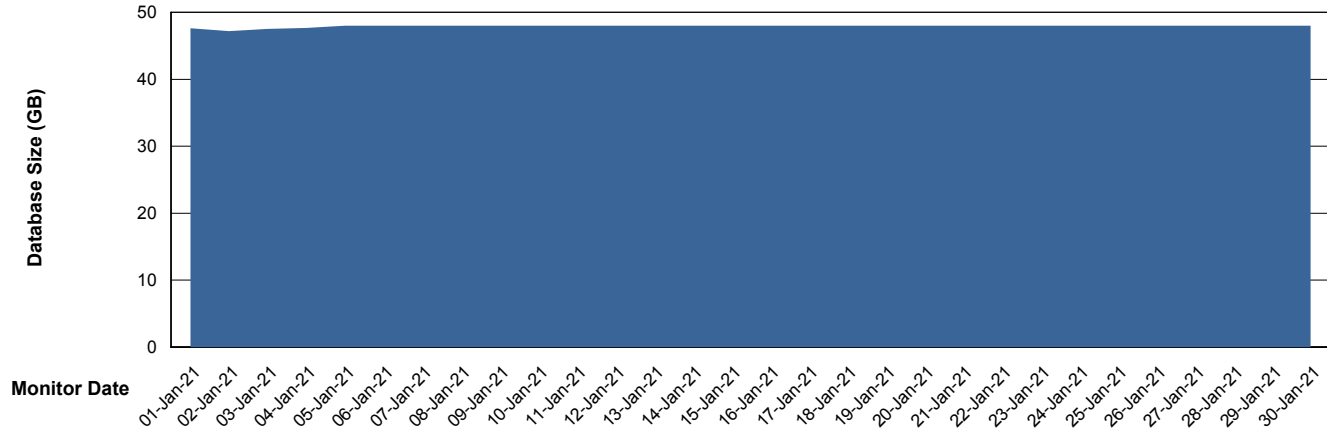

Weekly SLA Customer Report

Customer CIW Production
Database ID 45

Database Performance CIWDB_Production

Weekly SLA Customer Report

Customer CIW Production
Database ID 45

Database Performance CIWDB_Standby

Weekly SLA Customer Report

Customer CIW Production
 Database ID 45

DATABASE SIZE CIWDB_Production

Database growth over last month

Database Tablespace CIWDB_Production

Date	Tablespace Name	Filesize (Gb)	Usedsize (Gb)	Percentage free
30-Jan-21	ABSDATA	48	39	19
	INDX	6	5	17
29-Jan-21	ABSDATA	48	39	19
	INDX	6	5	17
28-Jan-21	ABSDATA	48	39	19
	INDX	6	5	17
27-Jan-21	ABSDATA	48	39	19
	INDX	6	5	17
26-Jan-21	ABSDATA	48	39	19
	INDX	6	5	17
25-Jan-21	ABSDATA	48	39	19
	INDX	6	5	17
24-Jan-21	ABSDATA	48	39	19
	INDX	6	5	17