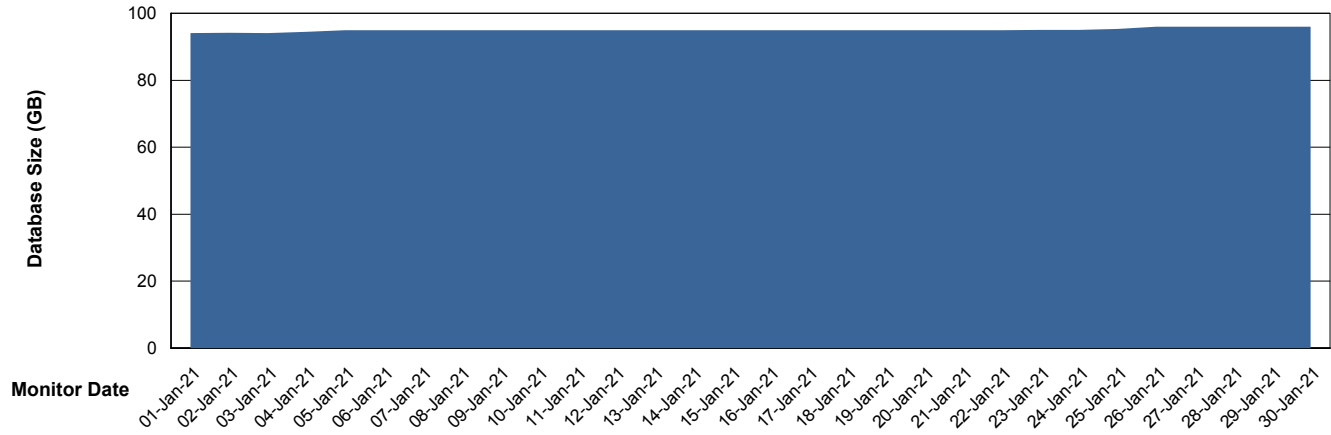

Weekly SLA Customer Report

Customer BOH_Production
Database ID 55

Database Performance BOHABS01_DB_Primary

Weekly SLA Customer Report

Customer BOH_Production
Database ID 55

Database Performance BOHABS02_DB_Standby

Weekly SLA Customer Report

Customer BOH_Production
 Database ID 55

DATABASE SIZE BOHABS01_DB_Primary

Database growth over last month

Database Tablespace BOHABS01_DB_Primary

Date	Tablespace Name	Filesize (Gb)	Usedsize (Gb)	Percentage free
30-Jan-21	ABSDATA	48	32	33
	INDX	72	61	15
29-Jan-21	ABSDATA	48	32	33
	INDX	72	61	15
28-Jan-21	ABSDATA	48	32	33
	INDX	72	61	15
27-Jan-21	ABSDATA	48	32	33
	INDX	72	61	15
26-Jan-21	ABSDATA	48	32	33
	INDX	72	61	15
25-Jan-21	ABSDATA	48	32	33
	INDX	72	61	15
24-Jan-21	ABSDATA	48	32	33
	INDX	72	61	15