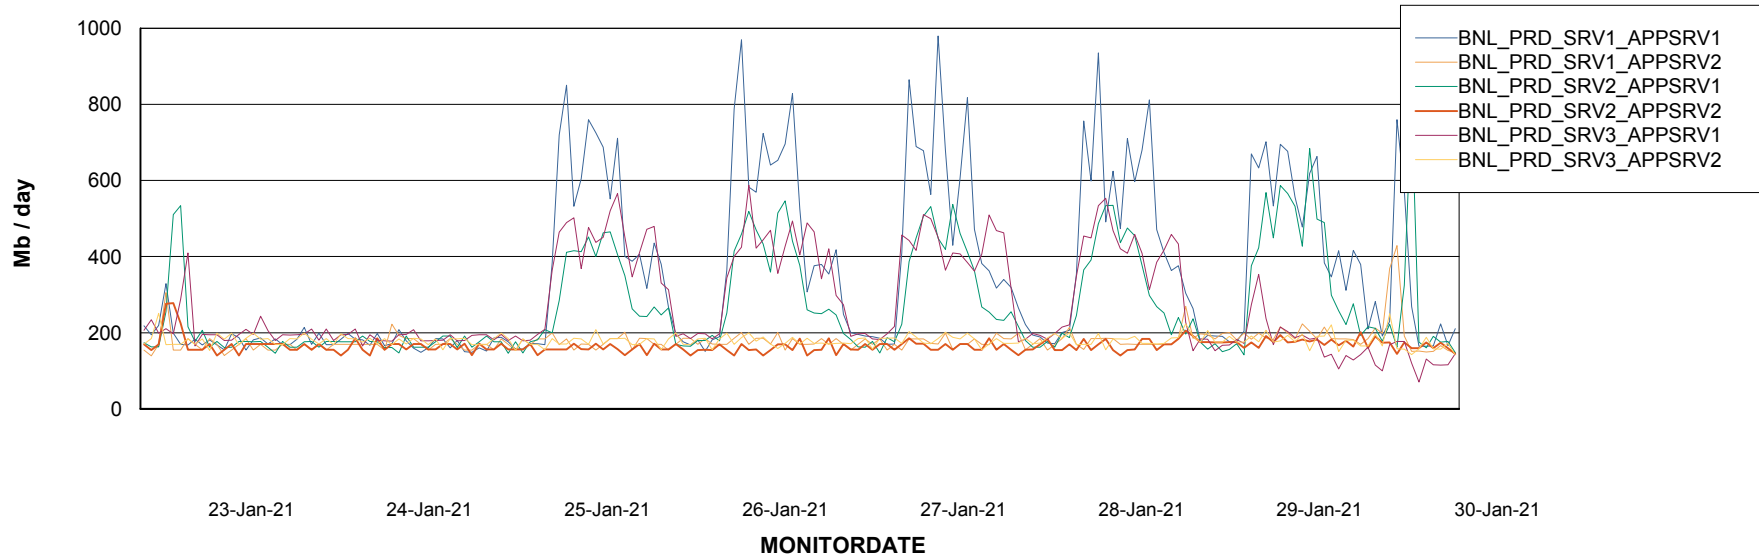

Weekly SLA Customer Report

Customer BNL_Production
Database ID 83

Database Performance BNLDB_Production

DB Processes Max 700
DB Sessions Max 1,072

Weekly SLA Customer Report

Customer BNL_Production
 Database ID 83

DATABASE SIZE BNLDB_Production

Database growth over last month

Database Tablespace BNLDB_Production

Date	Tablespace Name	Filesize (Gb)	Usedsize (Gb)	Percentage free
30-Jan-21	ABSDATA	122	70	43
	INDX	340	150	56
29-Jan-21	ABSDATA	122	70	43
	INDX	340	150	56
28-Jan-21	ABSDATA	122	70	43
	INDX	340	150	56
27-Jan-21	ABSDATA	122	70	43
	INDX	340	150	56
26-Jan-21	ABSDATA	122	70	43
	INDX	340	149	56
25-Jan-21	ABSDATA	122	70	43
	INDX	340	149	56
24-Jan-21	ABSDATA	122	70	43
	INDX	340	149	56

Weekly SLA Customer Report

Customer BNL_Production
Database ID 83

ABSolute Application Server Services

Avg memory used per ABS Server Service

Avg users per day per ABS server

Weekly SLA Customer Report

Customer BNL_Production
Database ID 83