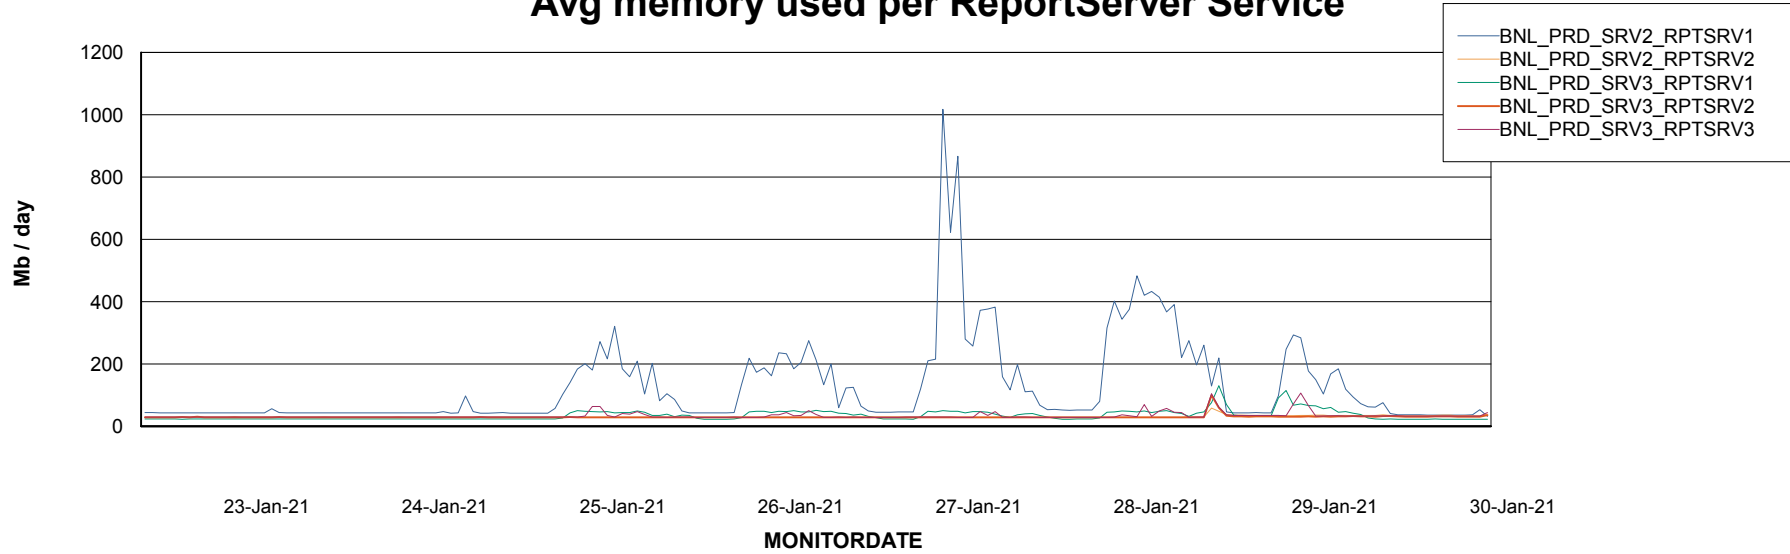

ABSSolute Web Component Services

Avg memory used per ReportServer Service