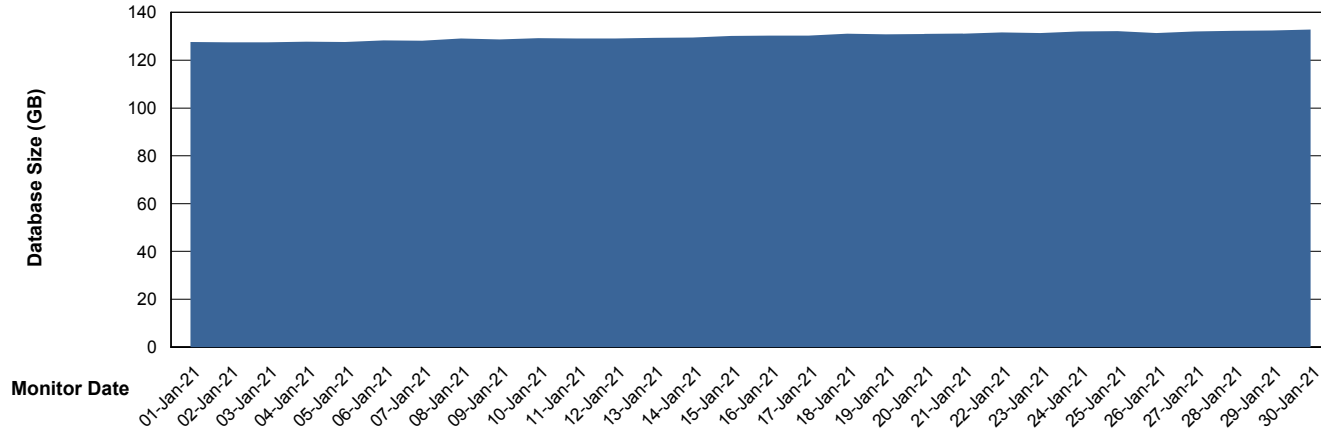

DATABASE SIZE BGGDB_BI

Database growth over last month