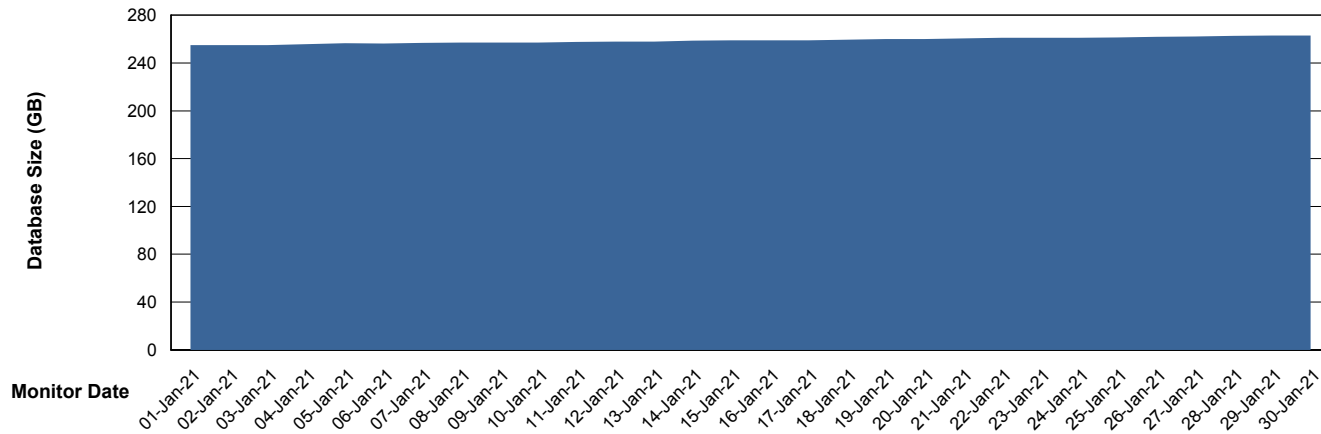

# Weekly SLA Customer Report

Customer BGG\_Production  
Database ID 58

DATABASE SIZE BGGDB\_BI

### Database growth over last month

DATABASE SIZE BGGDB\_Production

### Database growth over last month