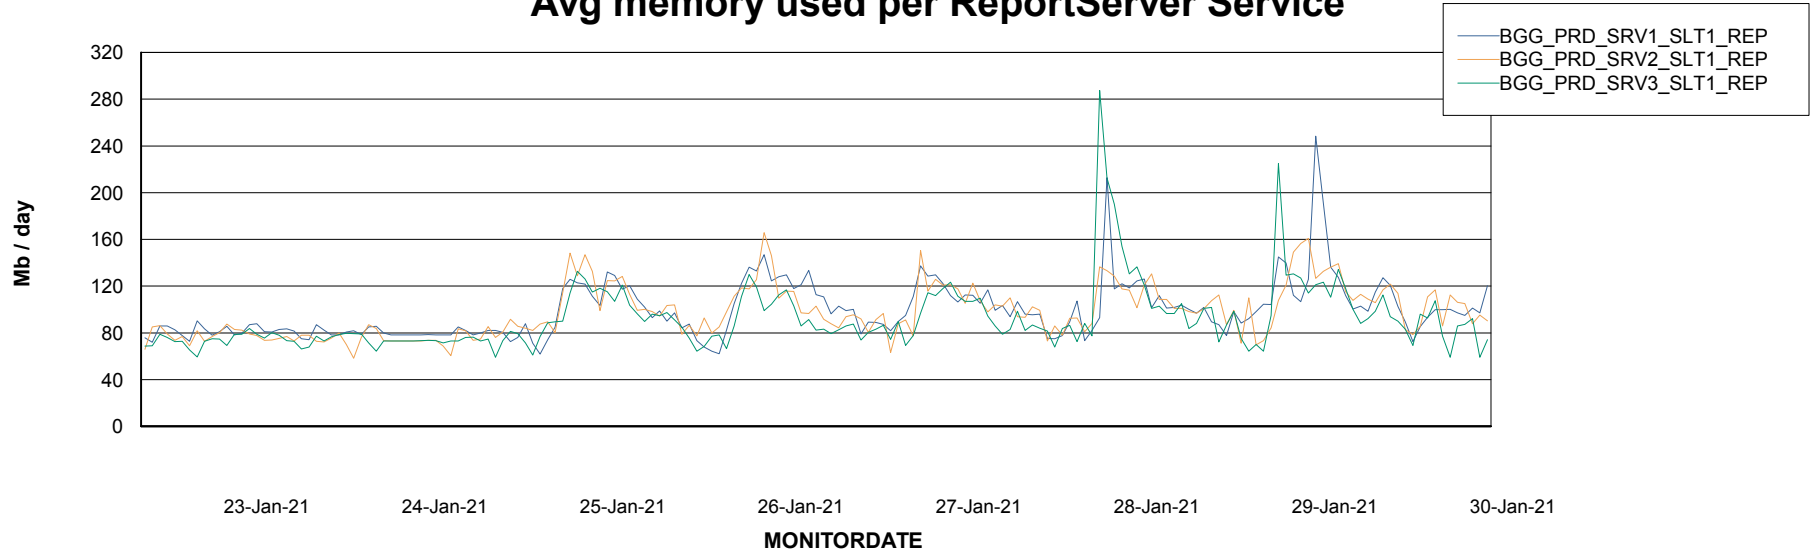

ABSSolute Application ReportServer Services

Avg memory used per ReportServer Service