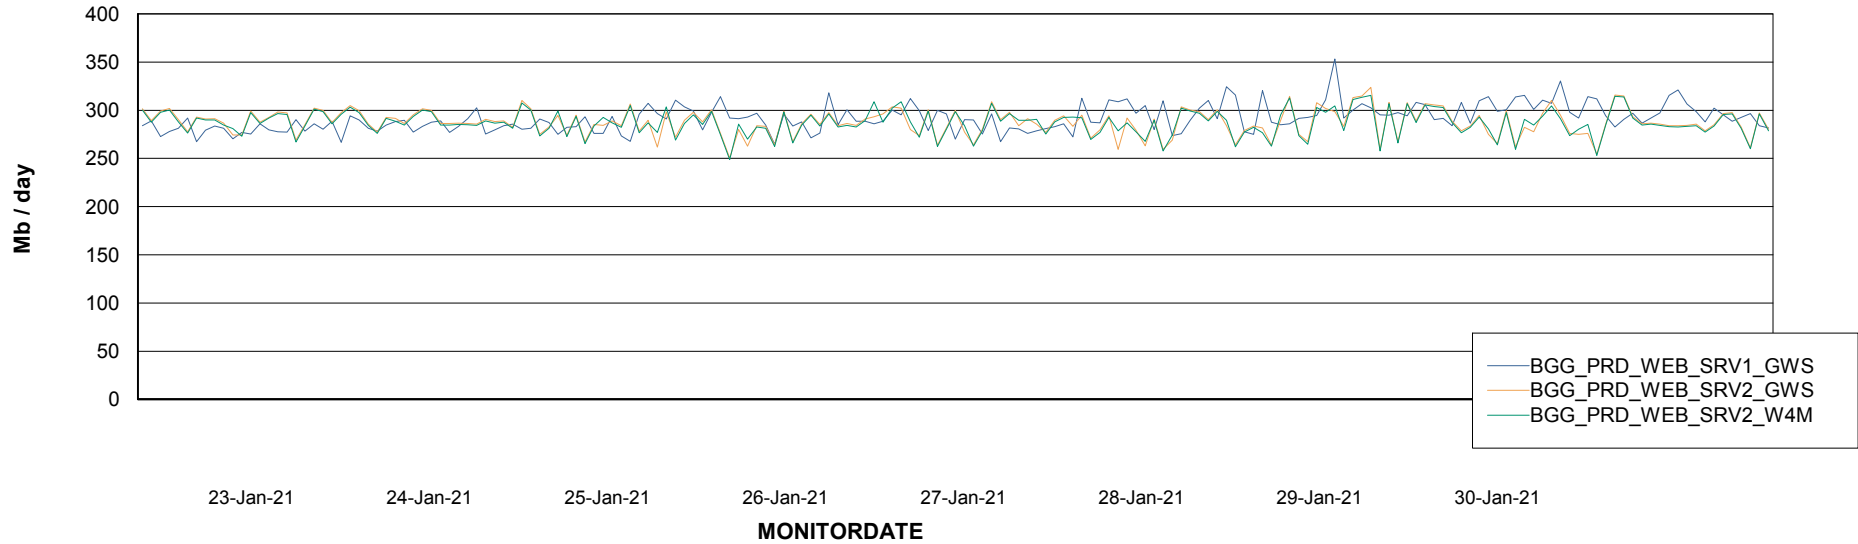

ABSolute Web Component Services

Avg memory used per ABS Web component