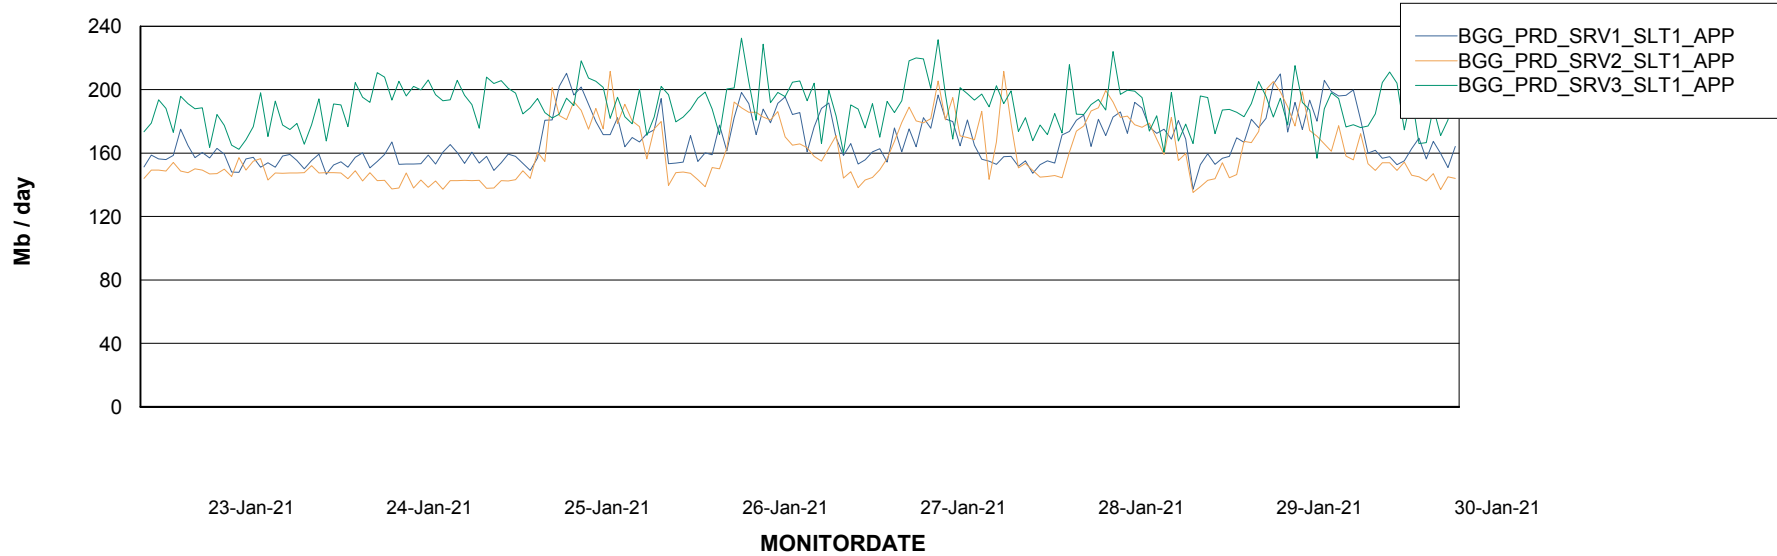

ABSSolute Application Server Services

Avg memory used per ABS Server Service