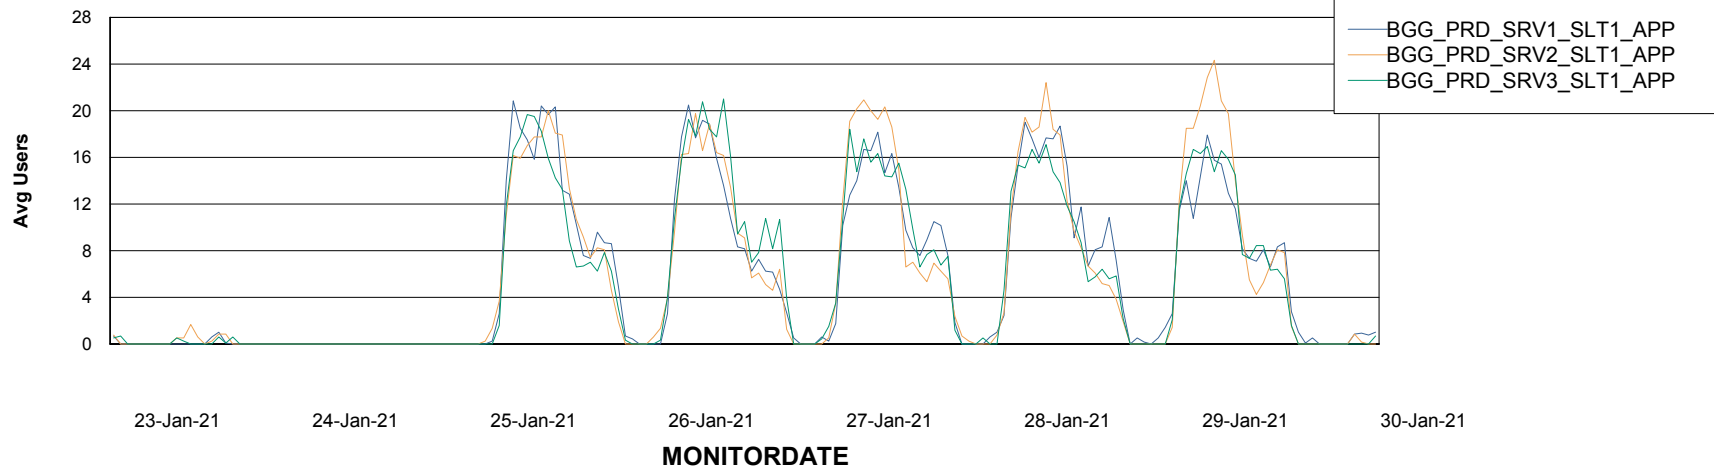

Avg users per day per ABS server