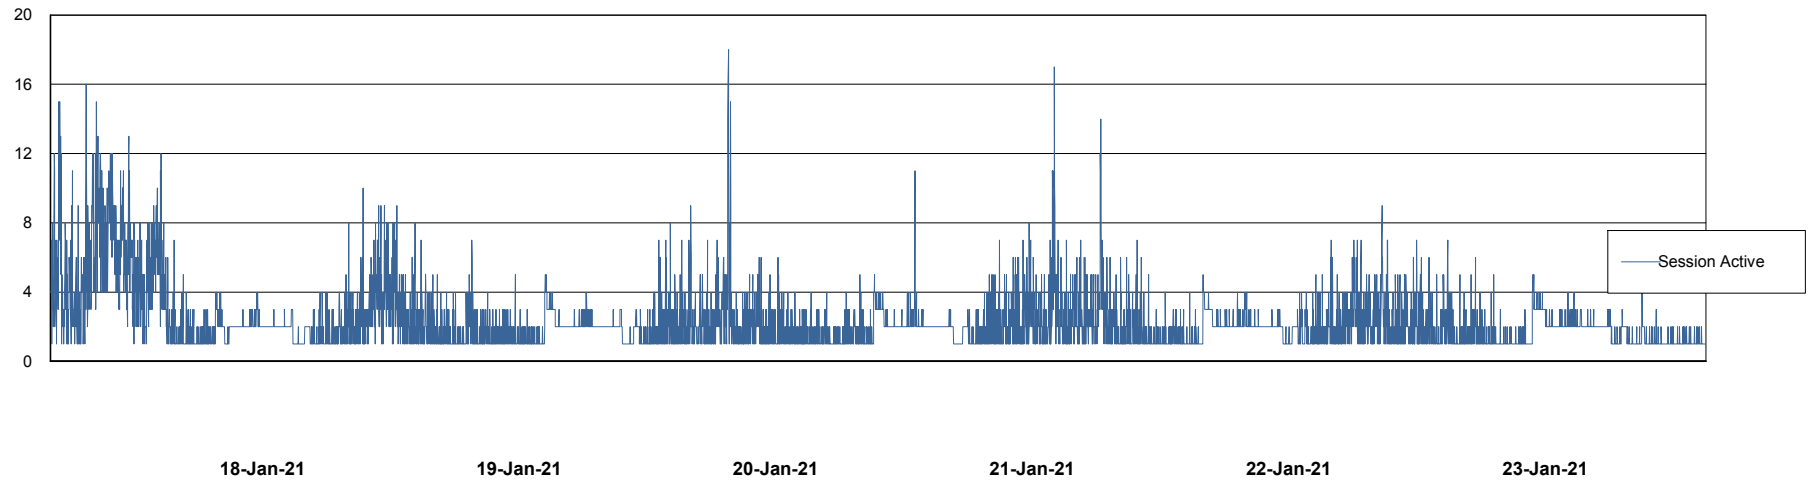

18-Jan-21 19-Jan-21 20-Jan-21 21-Jan-21 22-Jan-21 23-Jan-21

Weekly SLA Customer Report

Customer VOS_Production
Database ID 68

Database Performance VOSDB_Production

DB Processes Max 500
DB Sessions Max 772

Weekly SLA Customer Report

Customer VOS_Production
Database ID 68

Database Performance VOSDB_Standby

DB Processes Max 300
DB Sessions Max 472

Weekly SLA Customer Report

Customer VOS_Production
Database ID 68