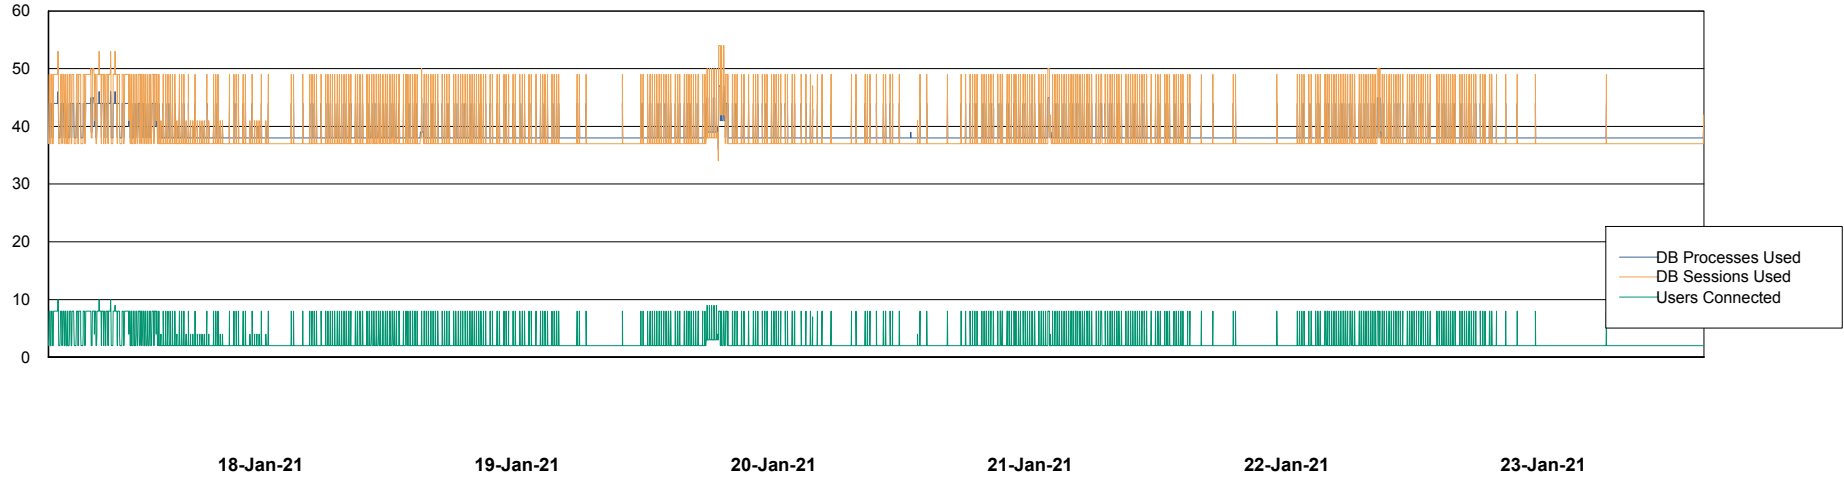

18-Jan-21 19-Jan-21 20-Jan-21 21-Jan-21 22-Jan-21 23-Jan-21

Weekly SLA Customer Report

Customer VOS_Production
Database ID 68

Database Performance VOSDB_Production

DB Processes Max 500
DB Sessions Max 772

Weekly SLA Customer Report

Customer VOS_Production
Database ID 68

Database Performance VOSDB_Standby

DB Processes Max 300
DB Sessions Max 472

Weekly SLA Customer Report

Customer VOS_Production
Database ID 68