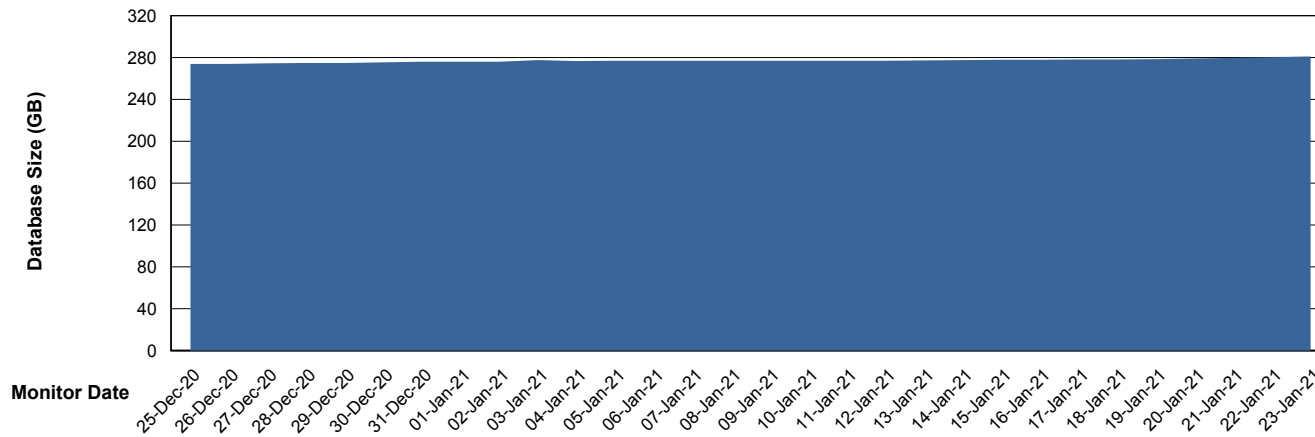

Weekly SLA Customer Report

Customer VOS_Production
Database ID 68

Database Performance VOSDB_Standby

DB Processes Max 300
DB Sessions Max 472

Weekly SLA Customer Report

Customer VOS_Production
Database ID 68

DATABASE SIZE VOSBIDB_Production

Database growth over last month

DATABASE SIZE VOSDB_Production

Database growth over last month

Weekly SLA Customer Report

Customer VOS_Production
 Database ID 68

Database Tablespace VOSBIDB_Production