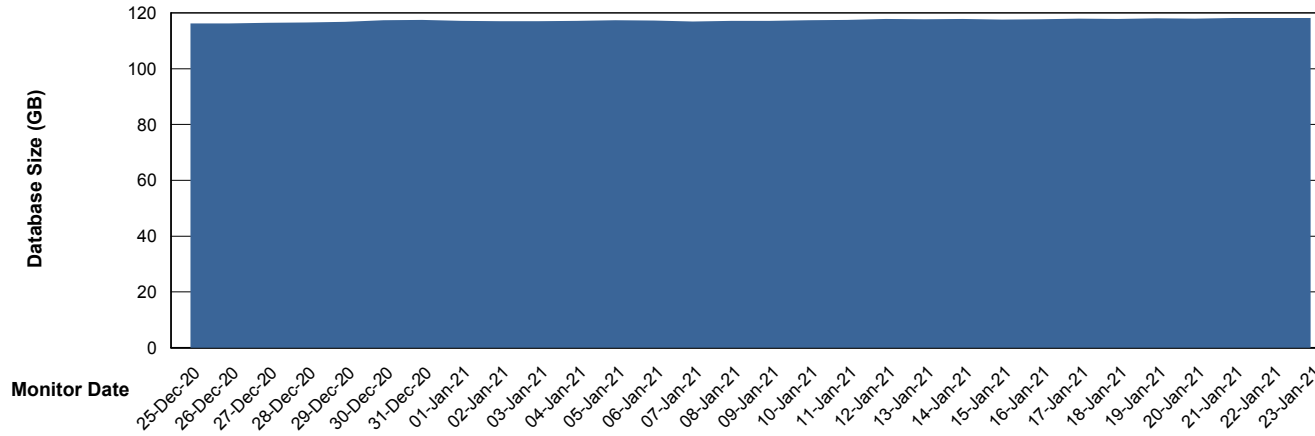

Weekly SLA Customer Report

Customer VOS_Production
Database ID 68

Database Performance VOSDB_Standby

DB Processes Max 300
DB Sessions Max 472

Weekly SLA Customer Report

Customer VOS_Production
Database ID 68

DATABASE SIZE VOSBIDB_Production

Database growth over last month

DATABASE SIZE VOSDB_Production

Database growth over last month

Weekly SLA Customer Report

Customer VOS_Production
 Database ID 68

Database Tablespace VOSBIDB_Production