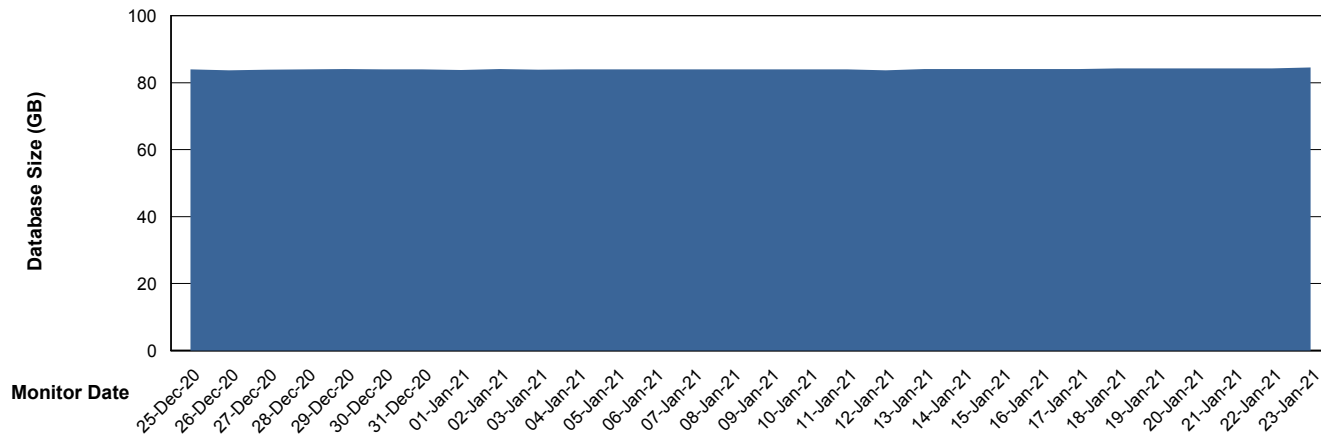

DATABASE SIZE VENDB_BI

Database growth over last month