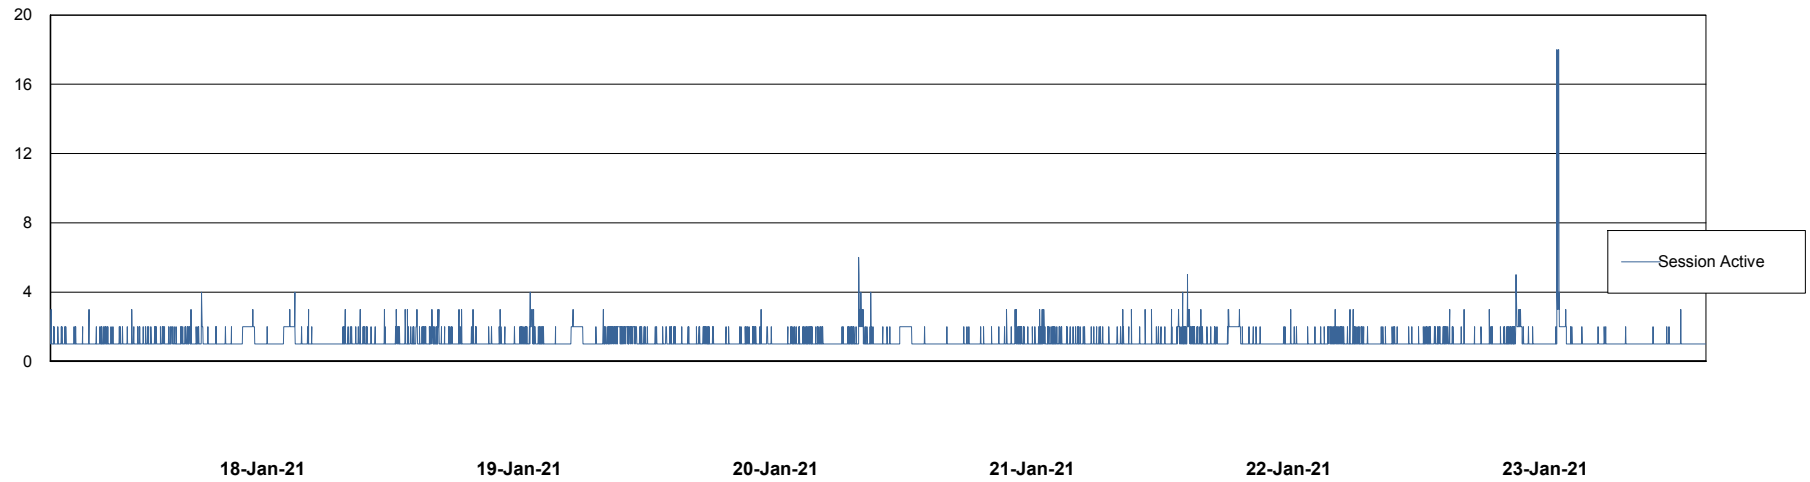

Database Performance STKDB_ABS1 Production Database

DB Processes Max 500
DB Sessions Max 776