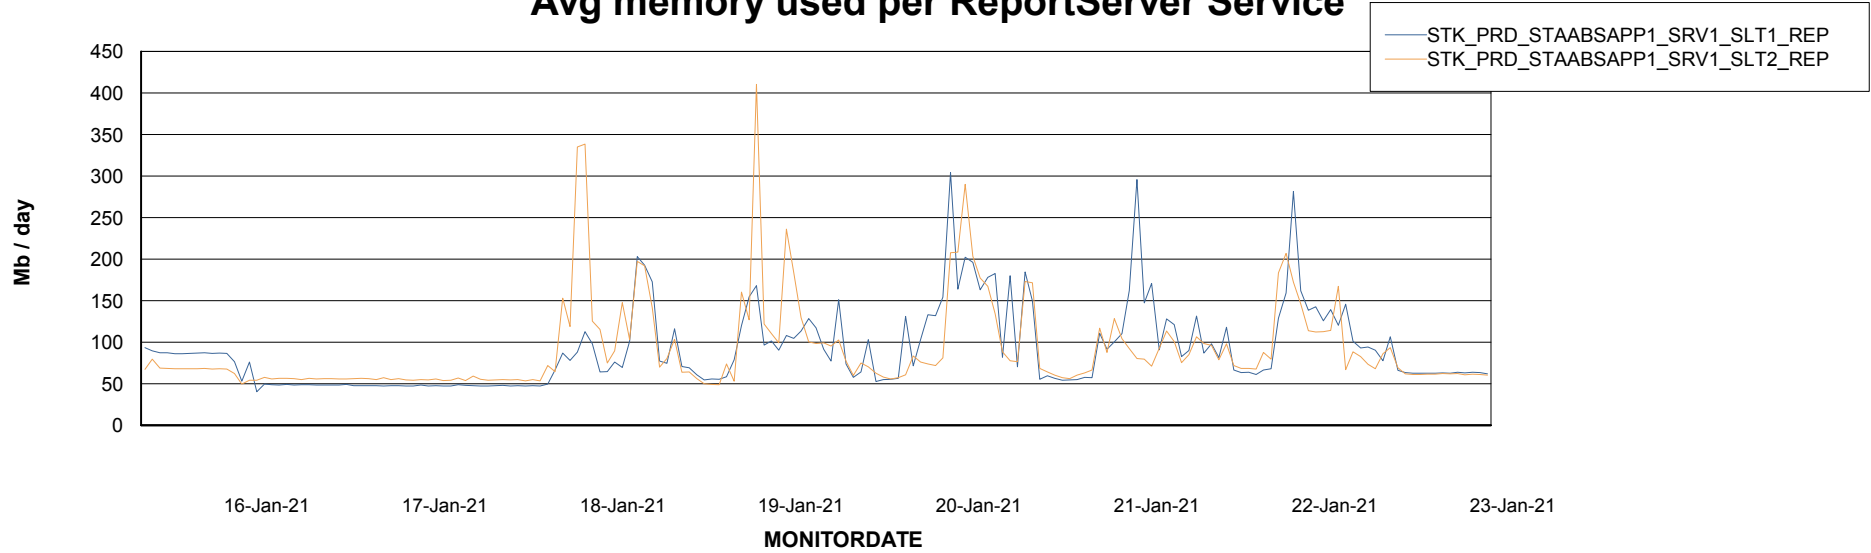

ABSSolute Application ReportServer Services

Avg memory used per ReportServer Service