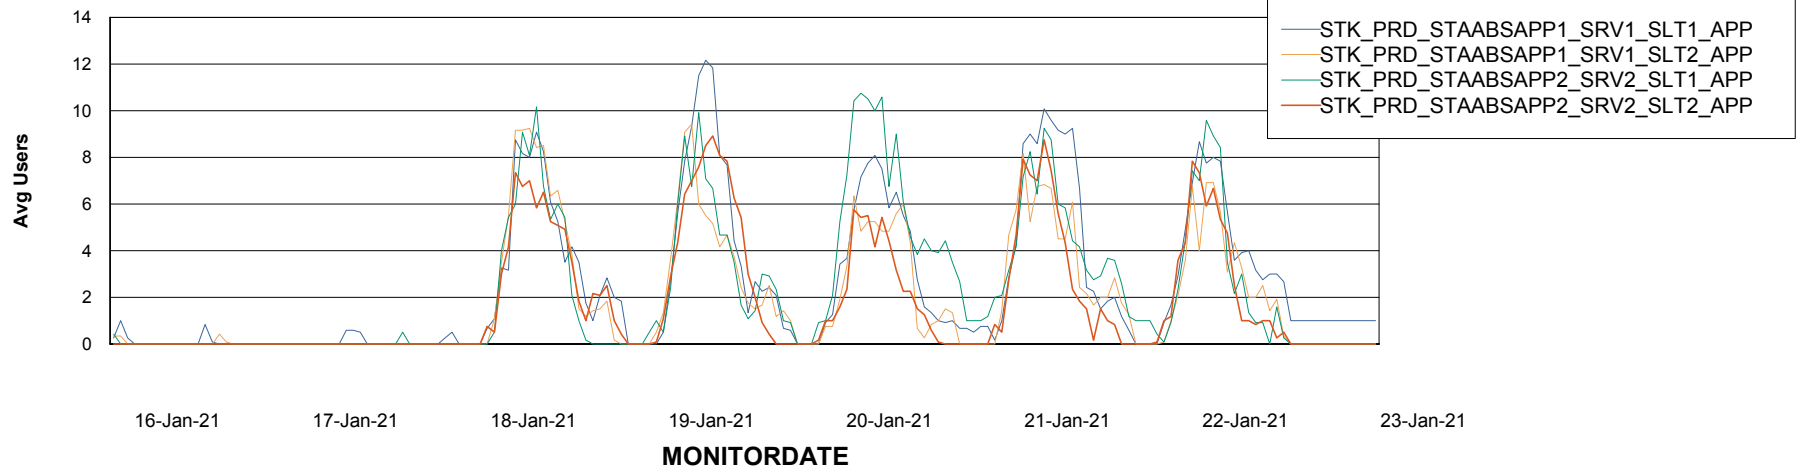

Avg users per day per ABS server