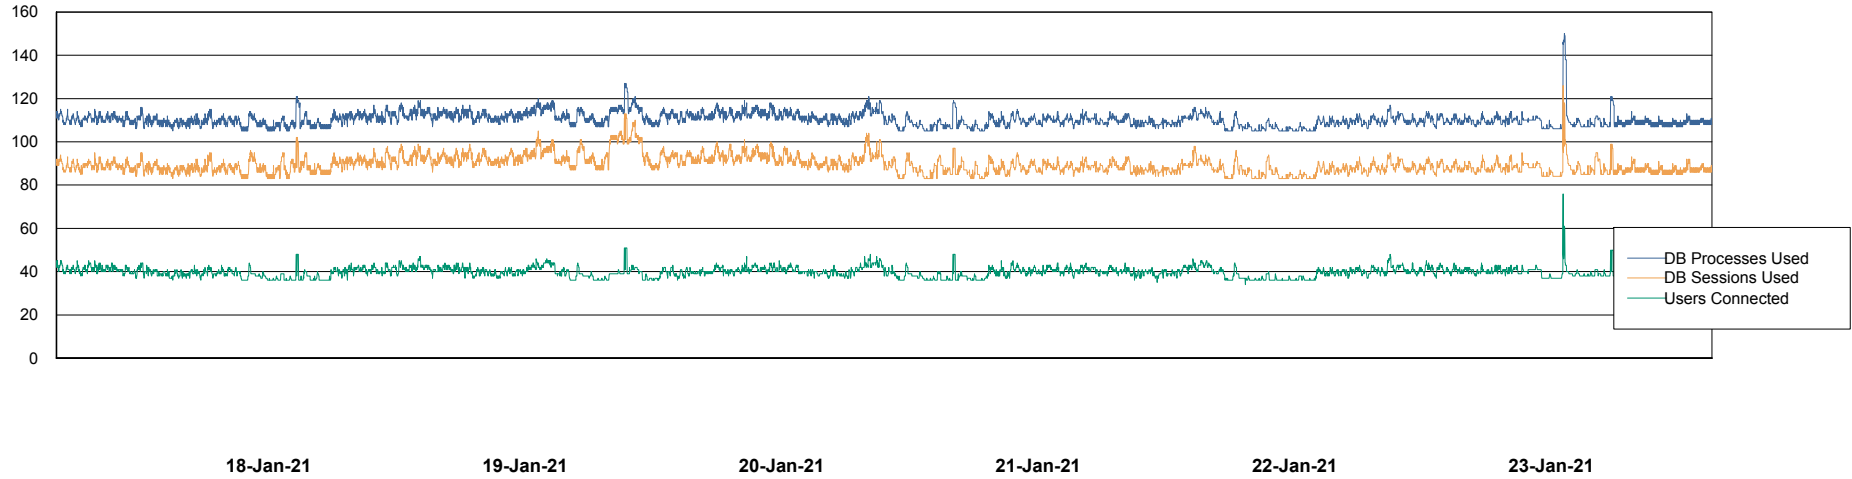

Database Performance STKDB_ABS1 Production Database

DB Processes Max 500
DB Sessions Max 776