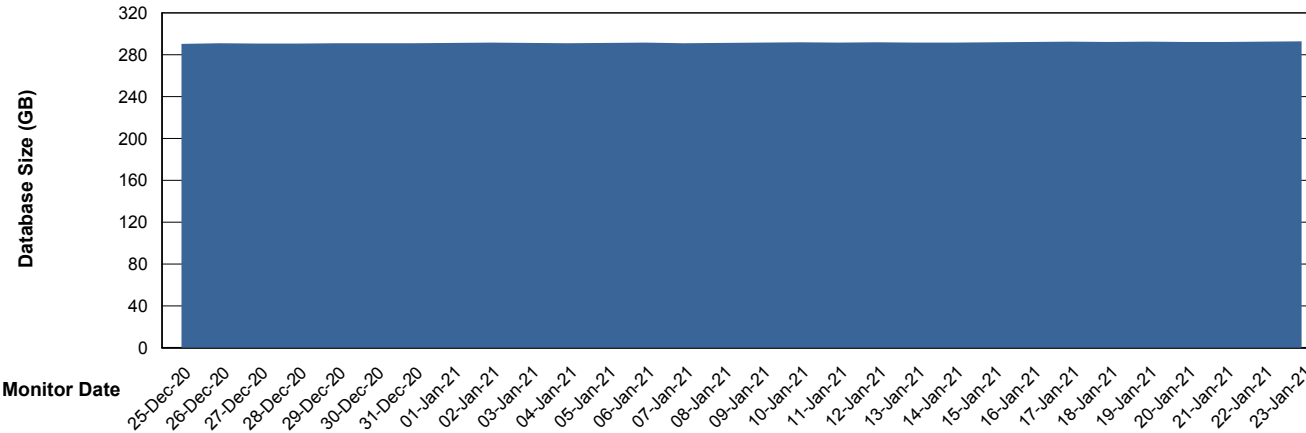

DATABASE SIZE STKDB_ABS1 Production Database

Database growth over last month

Database Tablespace STKDB_ABS1 Production Database

Date	Tablespace Name	Filesize (Gb)	Usedsize (Gb)	Percentage free
23-Jan-21	ABSDATA	177	118	33
	INDX	206	166	19
22-Jan-21	ABSDATA	177	119	33
	INDX	206	166	19
21-Jan-21	ABSDATA	177	119	33
	INDX	206	166	19
20-Jan-21	ABSDATA	177	118	33
	INDX	206	165	20
19-Jan-21	ABSDATA	177	119	33
	INDX	206	165	20
18-Jan-21	ABSDATA	177	119	33
	INDX	206	165	20
17-Jan-21	ABSDATA	177	119	33
	INDX	206	165	20