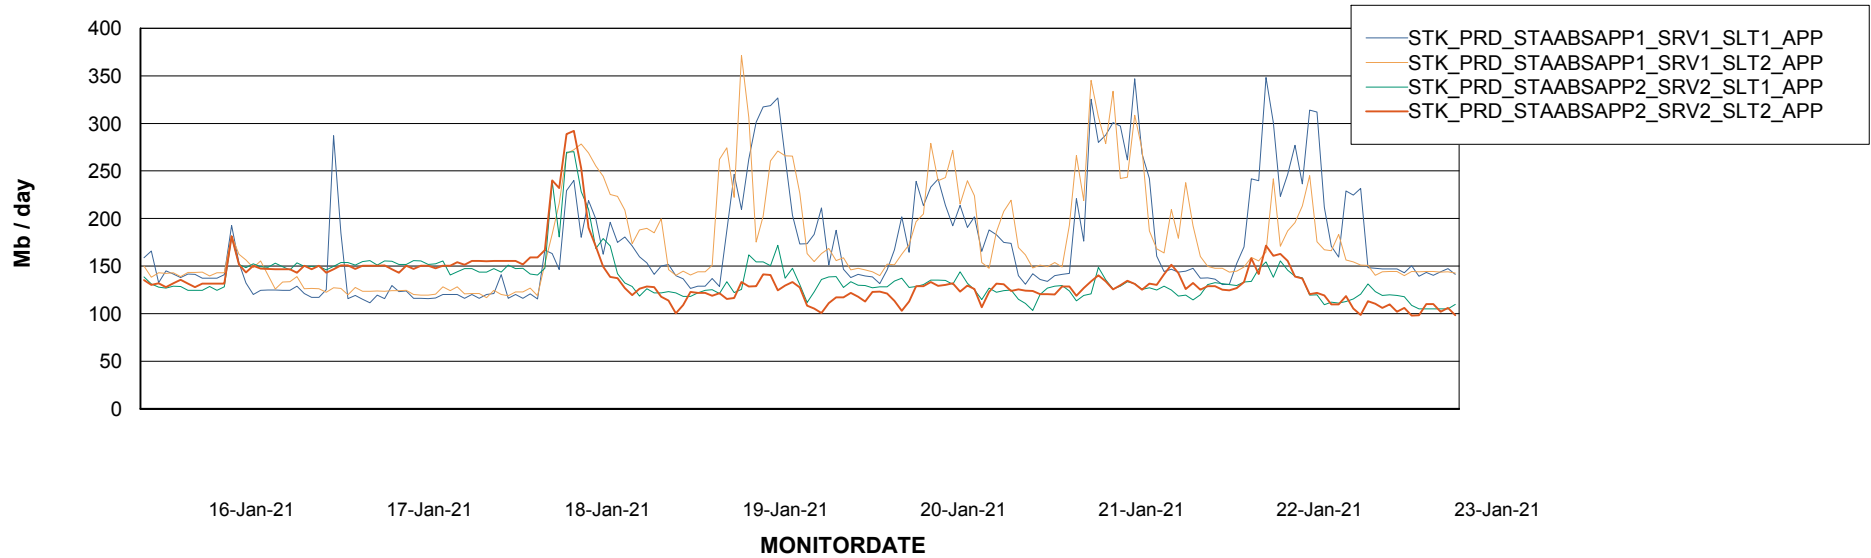

ABSolute Application Server Services

Avg memory used per ABS Server Service