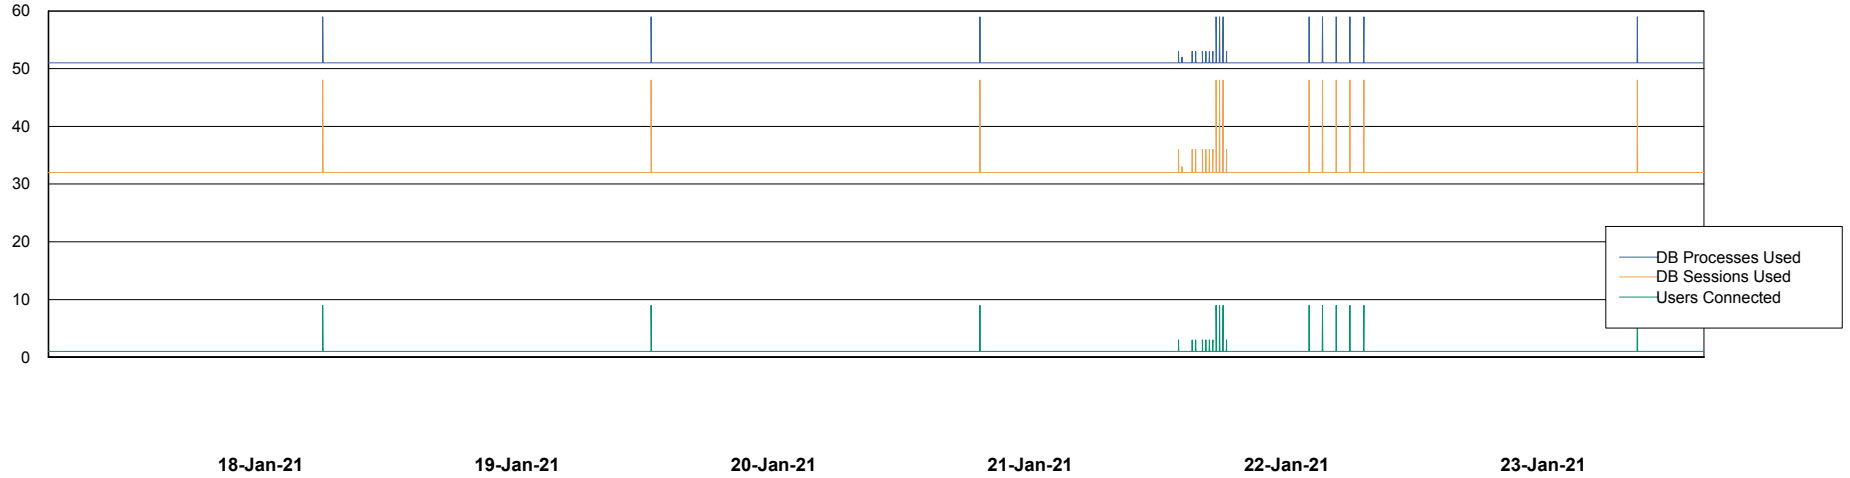

Database Performance STKDB_ABS1SB Standby Database

DB Processes Max 500
DB Sessions Max 774