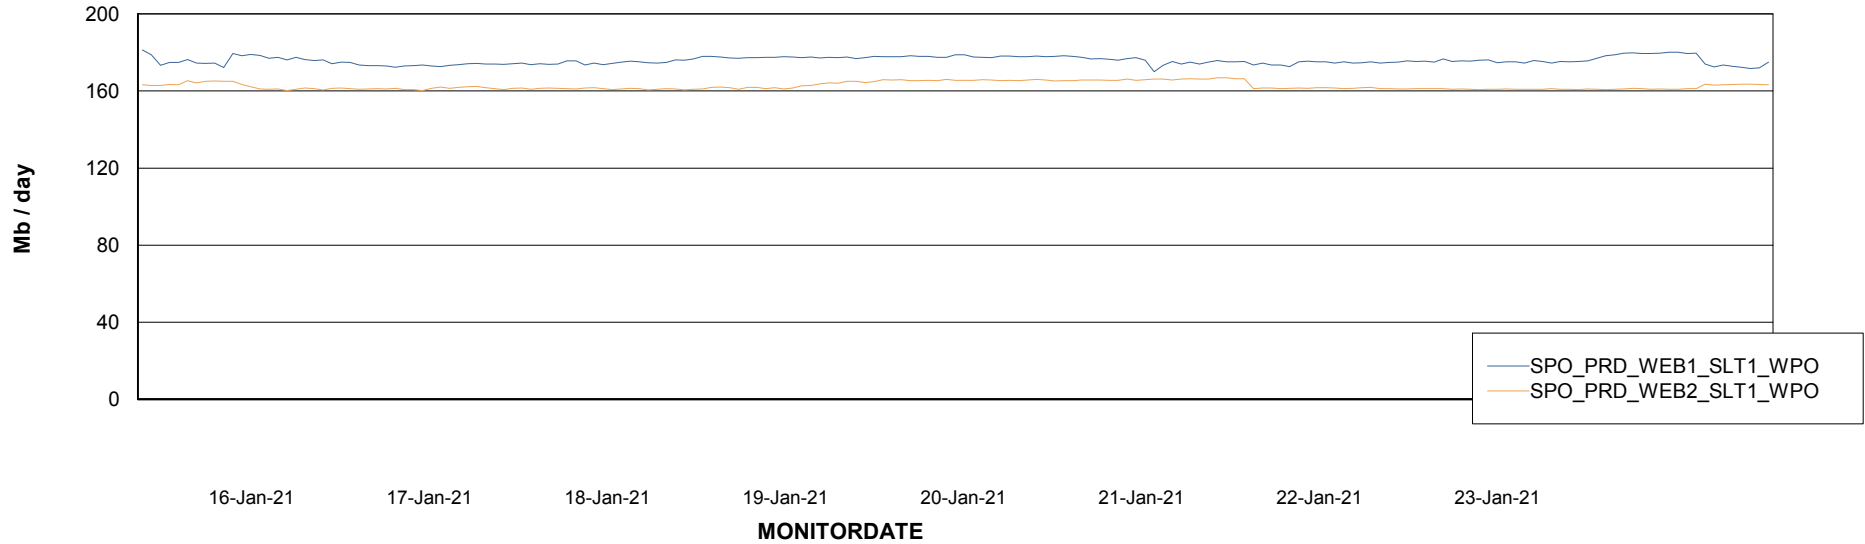

ABSSolute Web Component Services

Avg memory used per ABS Web component