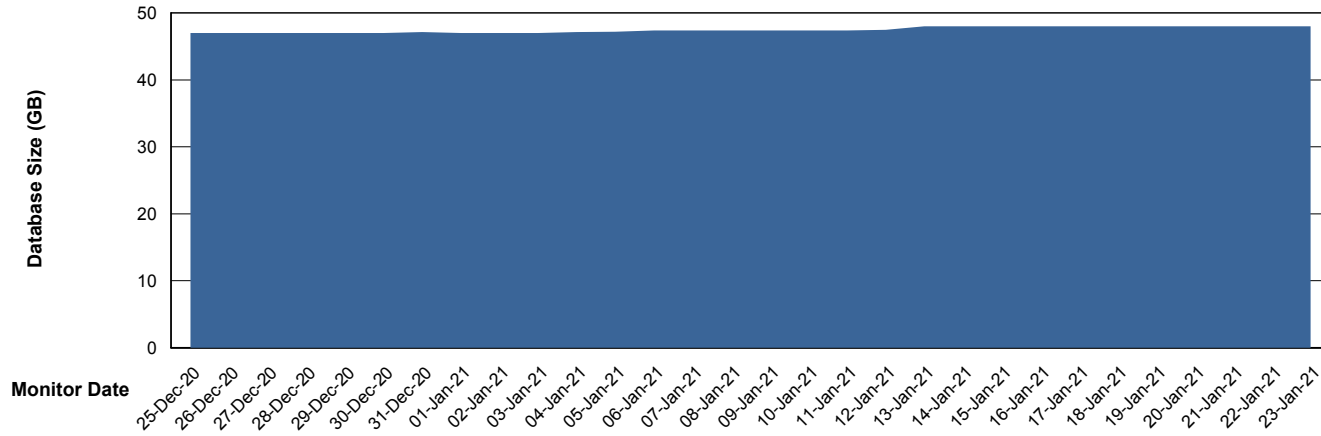

Weekly SLA Customer Report

Customer SPO_Production Silver
Database ID 57

Database Performance SPODB_BI

DB Processes Max 500
DB Sessions Max 772

Weekly SLA Customer Report

Customer SPO_Production Silver
Database ID 57

Database Performance SPODB_Production

DB Processes Max 300
DB Sessions Max 472

Weekly SLA Customer Report

Customer SPO_Production Silver
Database ID 57

Database Performance SPODB_Standby

DB Processes Max 300
DB Sessions Max 472

Weekly SLA Customer Report

Customer SPO_Production Silver
Database ID 57

DATABASE SIZE SPODB_BI

Database growth over last month

DATABASE SIZE SPODB_Production

Database growth over last month

Weekly SLA Customer Report