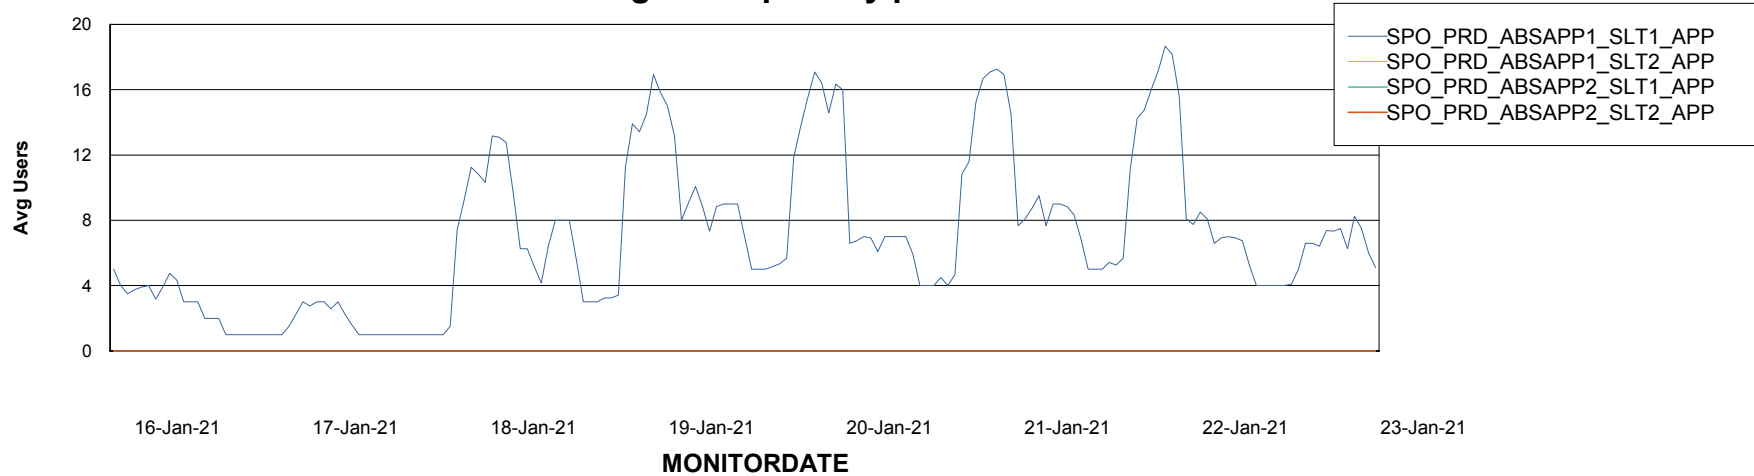

Standby Database Health SPO_Production Silver

Recovery lag for last 7 days

Weekly SLA Customer Report

Customer SPO_Production Silver
Database ID 57

ABSSolute Application Server Services

Avg memory used per ABS Server Service

Avg users per day per ABS server

Weekly SLA Customer Report

Customer SPO_Production Silver
Database ID 57

ABSSolute Application ReportServer Services

Avg memory used per ReportServer Service

Weekly SLA Customer Report