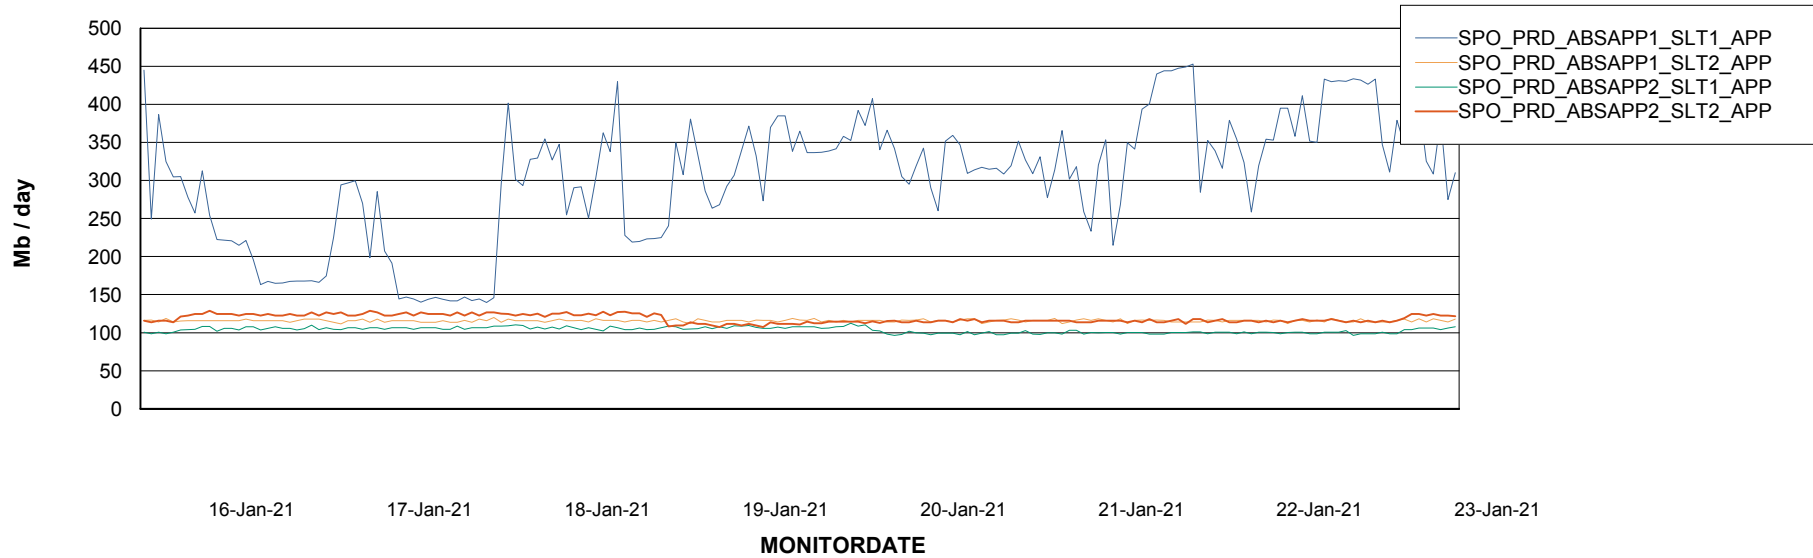

Standby Database Health SPO_Production Silver

Recovery lag for last 7 days

Weekly SLA Customer Report

Customer SPO_Production Silver
Database ID 57

ABSSolute Application Server Services

Avg memory used per ABS Server Service

Avg users per day per ABS server

Weekly SLA Customer Report

Customer SPO_Production Silver
Database ID 57

ABSSolute Application ReportServer Services

Avg memory used per ReportServer Service

Weekly SLA Customer Report