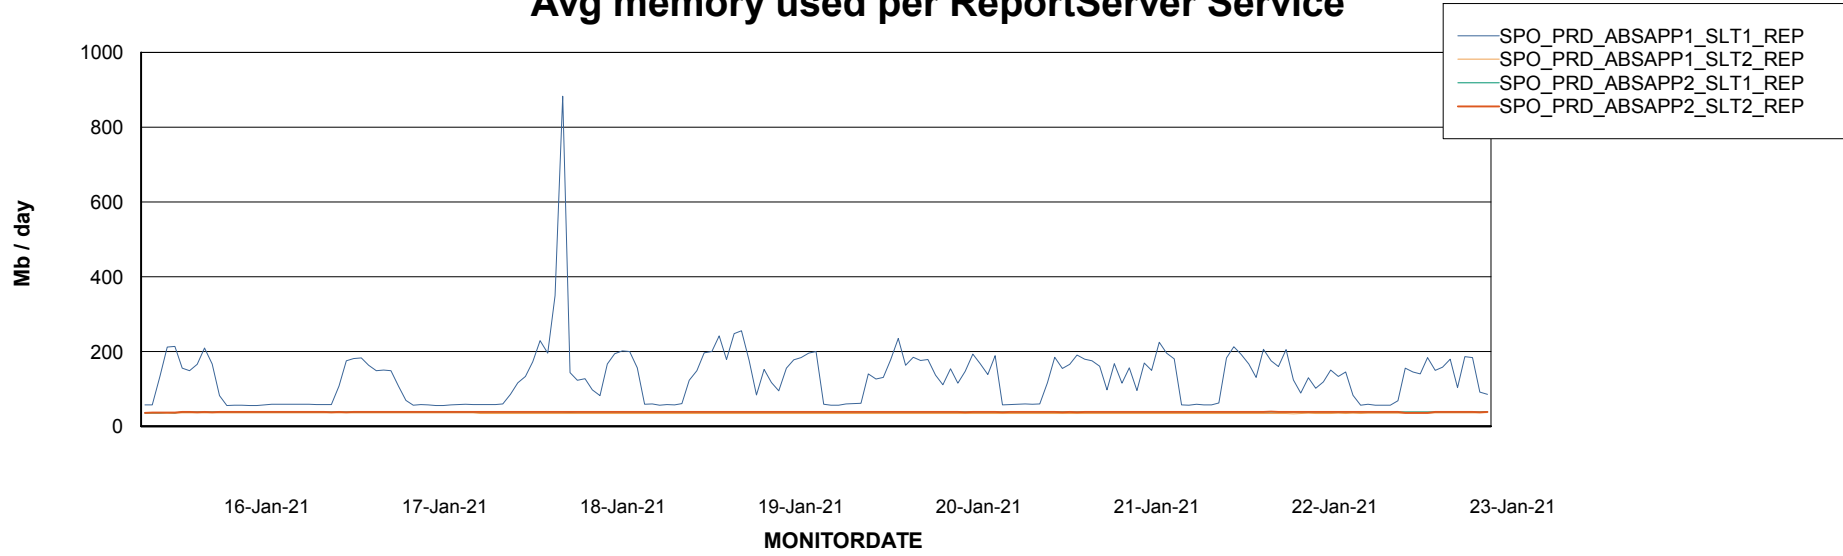

Avg users per day per ABS server

Weekly SLA Customer Report

Customer SPO_Production Silver
Database ID 57

ABSSolute Application ReportServer Services

Avg memory used per ReportServer Service

Weekly SLA Customer Report