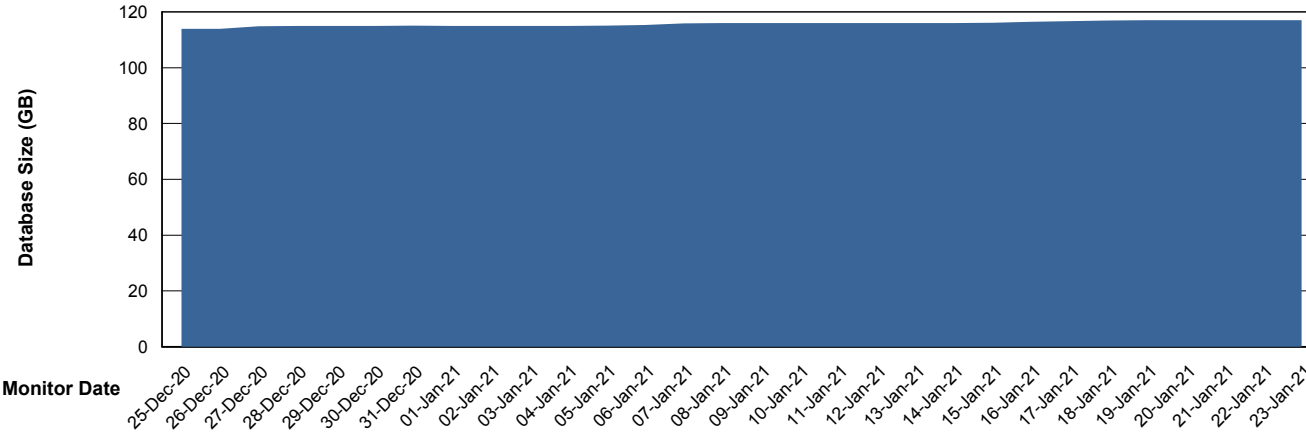

DATABASE SIZE SNGDB_Production

Database growth over last month

Database Tablespace SNGDB_Production

Date	Tablespace Name	Filesize (Gb)	Usedsize (Gb)	Percentage free
23-Jan-21	ABSDATA	40	26	35
	INDX	80	65	19
22-Jan-21	ABSDATA	40	26	35
	INDX	80	65	19
21-Jan-21	ABSDATA	40	26	35
	INDX	80	65	19
20-Jan-21	ABSDATA	40	26	35
	INDX	80	65	19
19-Jan-21	ABSDATA	40	26	35
	INDX	80	65	19
18-Jan-21	ABSDATA	40	26	35
	INDX	80	65	19
17-Jan-21	ABSDATA	40	26	35
	INDX	80	65	19