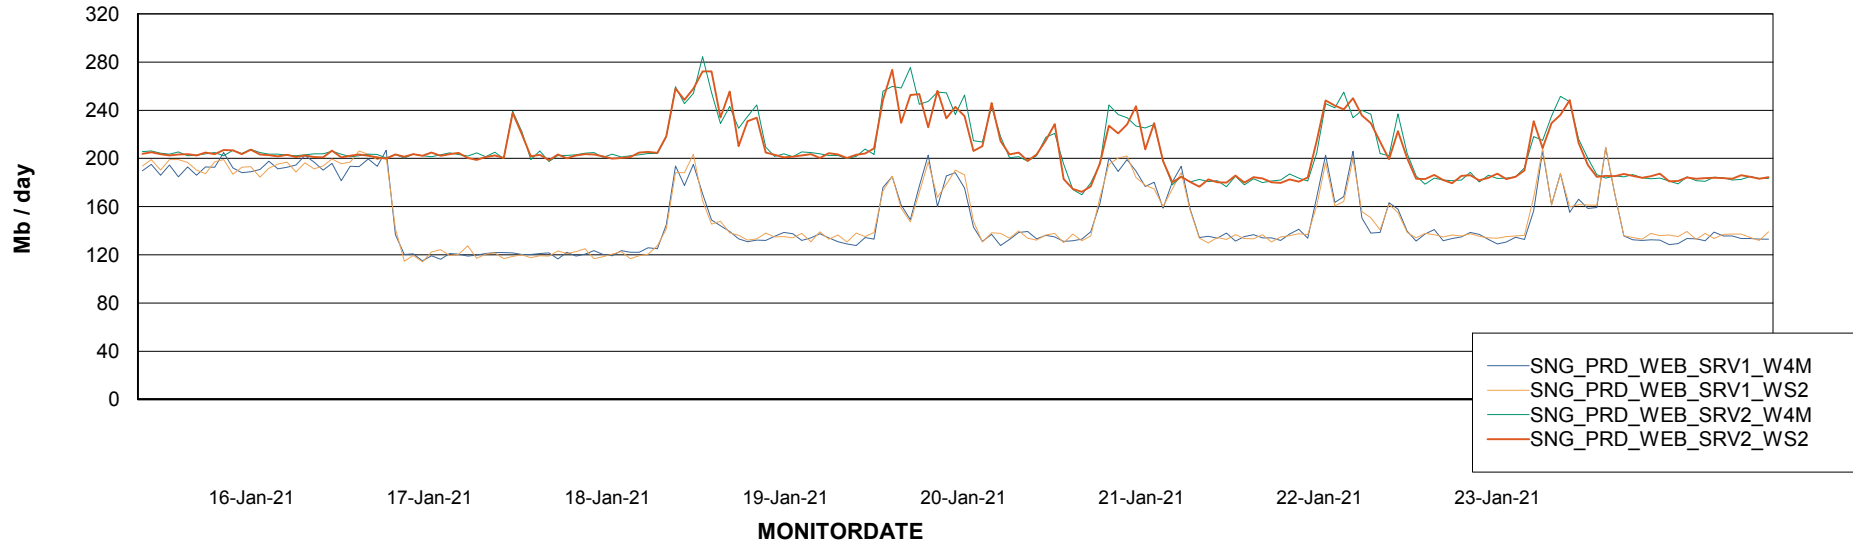

ABSSolute Application ReportServer Services

Avg memory used per ReportServer Service

Weekly SLA Customer Report

Customer SNG_Production
Database ID 70

ABSSolute Web Component Services

Avg memory used per ABS Web component