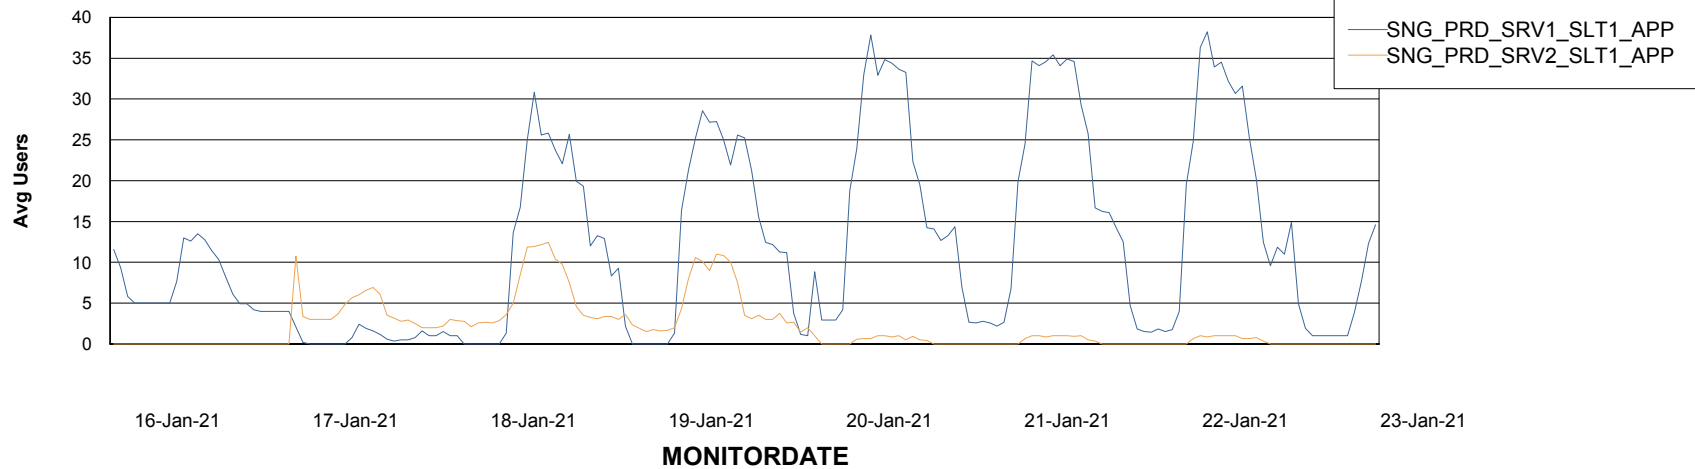

DATABASE SIZE SNGDB_Production

Database growth over last month

Database Tablespace SNGDB_Production

Date	Tablespace Name	Filesize (Gb)	Usedsize (Gb)	Percentage free
23-Jan-21	ABSDATA	40	26	35
	INDX	80	65	19
22-Jan-21	ABSDATA	40	26	35
	INDX	80	65	19
21-Jan-21	ABSDATA	40	26	35
	INDX	80	65	19
20-Jan-21	ABSDATA	40	26	35
	INDX	80	65	19
19-Jan-21	ABSDATA	40	26	35
	INDX	80	65	19
18-Jan-21	ABSDATA	40	26	35
	INDX	80	65	19
17-Jan-21	ABSDATA	40	26	35
	INDX	80	65	19

Weekly SLA Customer Report

Customer SNG_Production
Database ID 70

ABSSolute Application Server Services

Avg memory used per ABS Server Service

Avg users per day per ABS server

Weekly SLA Customer Report

Customer SNG_Production
Database ID 70