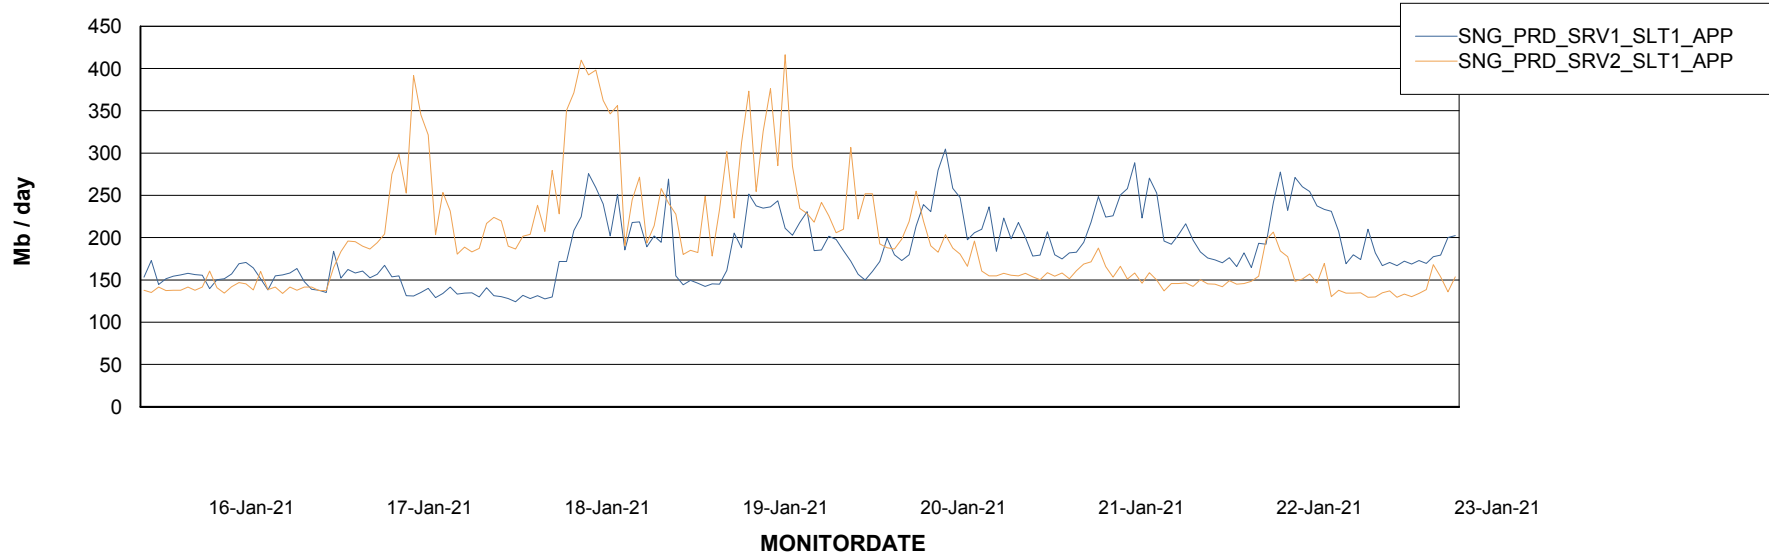

DATABASE SIZE SNGDB_Production

Database growth over last month

Database Tablespace SNGDB_Production

Date	Tablespace Name	Filesize (Gb)	Usedsize (Gb)	Percentage free
23-Jan-21	ABSDATA	40	26	35
	INDX	80	65	19
22-Jan-21	ABSDATA	40	26	35
	INDX	80	65	19
21-Jan-21	ABSDATA	40	26	35
	INDX	80	65	19
20-Jan-21	ABSDATA	40	26	35
	INDX	80	65	19
19-Jan-21	ABSDATA	40	26	35
	INDX	80	65	19
18-Jan-21	ABSDATA	40	26	35
	INDX	80	65	19
17-Jan-21	ABSDATA	40	26	35
	INDX	80	65	19

Weekly SLA Customer Report

Customer SNG_Production
Database ID 70

ABSSolute Application Server Services

Avg memory used per ABS Server Service

Avg users per day per ABS server

Weekly SLA Customer Report

Customer SNG_Production
Database ID 70