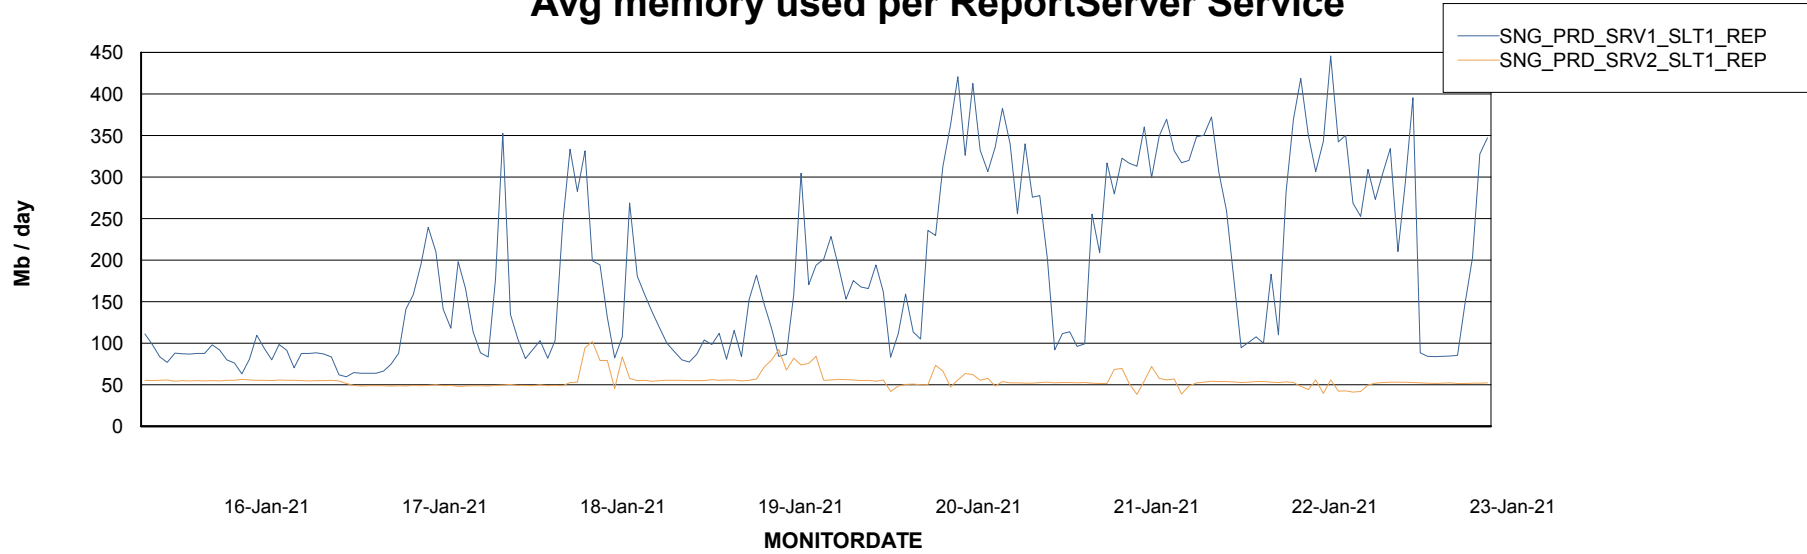

ABSSolute Application ReportServer Services

Avg memory used per ReportServer Service