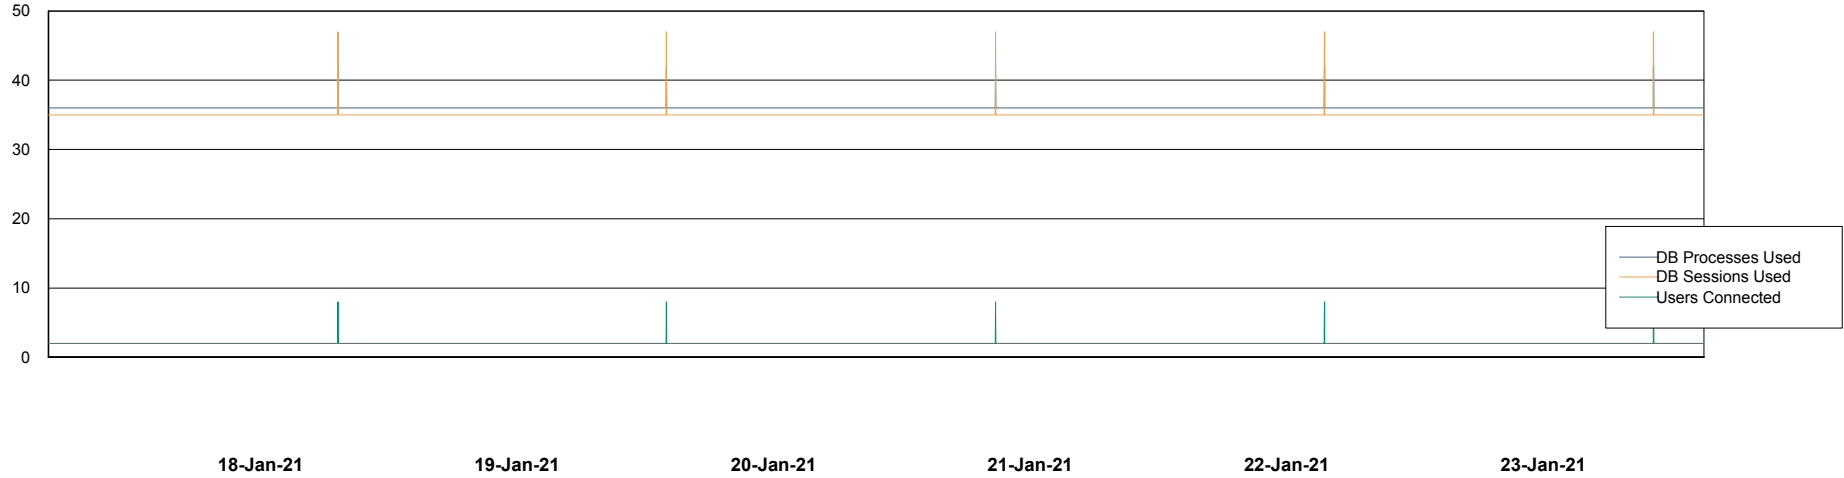

Database Performance RSS_DB_Standby (2020)

DB Processes Max 300
DB Sessions Max 472