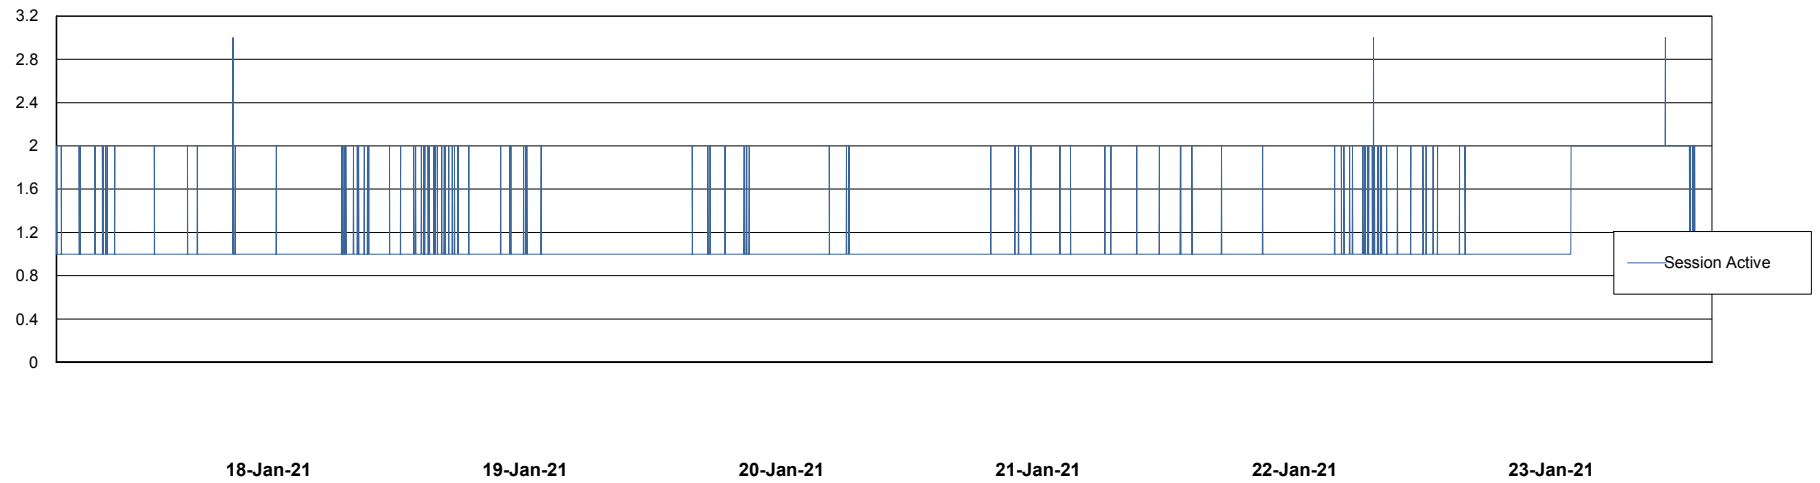

Database Performance RSS_DB_Primary (2020)

DB Processes Max 300
DB Sessions Max 472