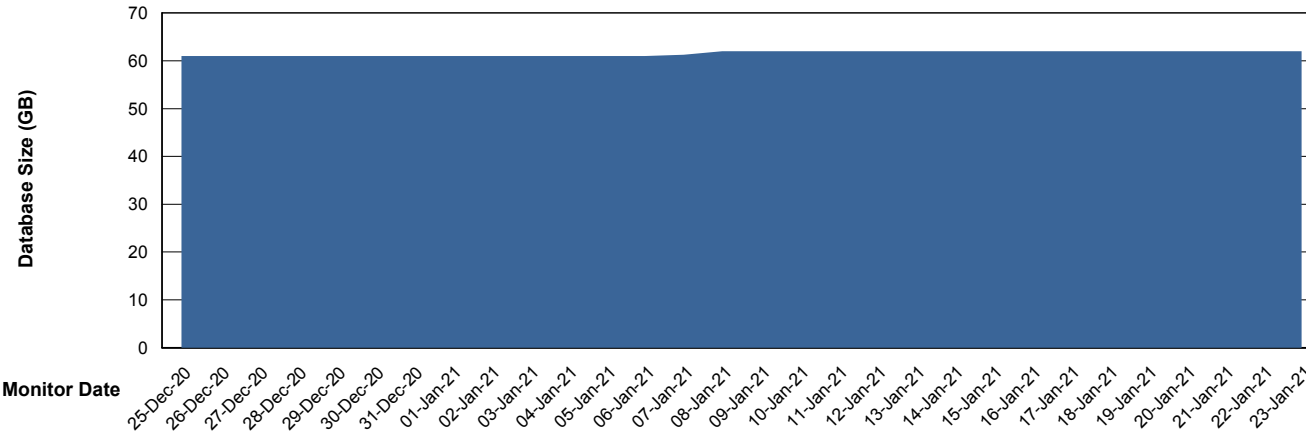

DATABASE SIZE RSS_DB_Primary (2020)

Database growth over last month

Database Tablespace RSS_DB_Primary (2020)

Date	Tablespace Name	Filesize (Gb)	Usedsize (Gb)	Percentage free
23-Jan-21	ABSDATA	42	30	29
	INDX	37	30	19
22-Jan-21	ABSDATA	42	30	29
	INDX	37	30	19
21-Jan-21	ABSDATA	42	30	29
	INDX	37	30	19
20-Jan-21	ABSDATA	42	30	29
	INDX	37	30	19
19-Jan-21	ABSDATA	42	30	29
	INDX	37	30	19
18-Jan-21	ABSDATA	42	30	29
	INDX	37	30	19
17-Jan-21	ABSDATA	42	30	29
	INDX	37	30	19