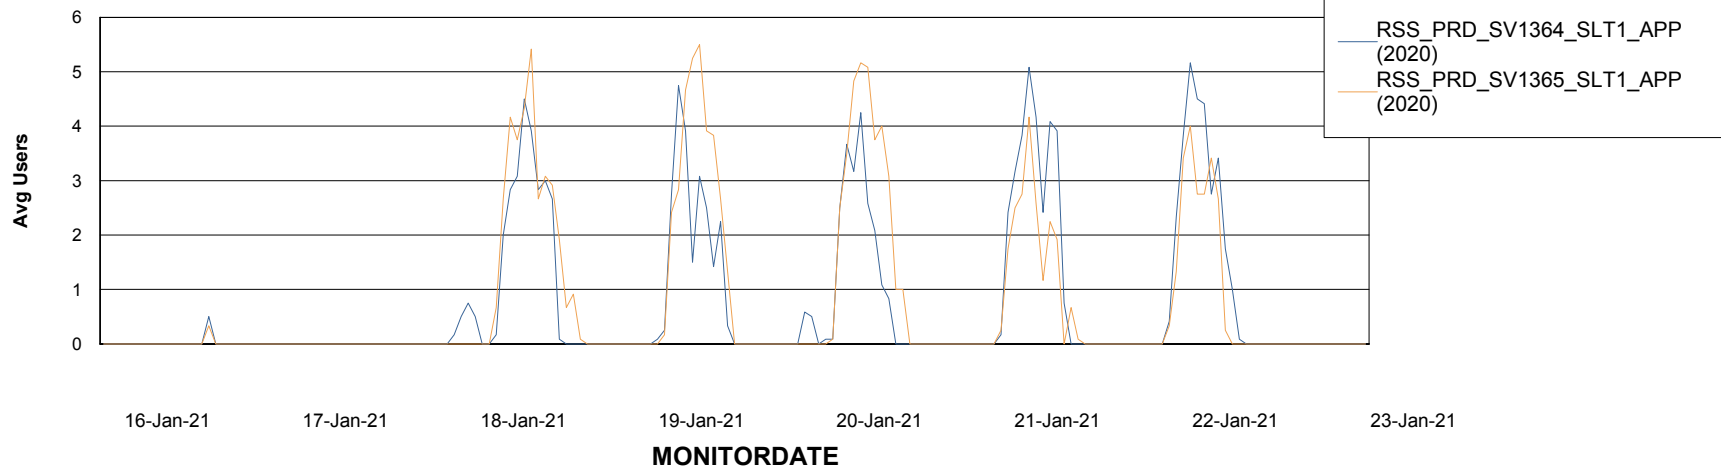

Avg users per day per ABS server