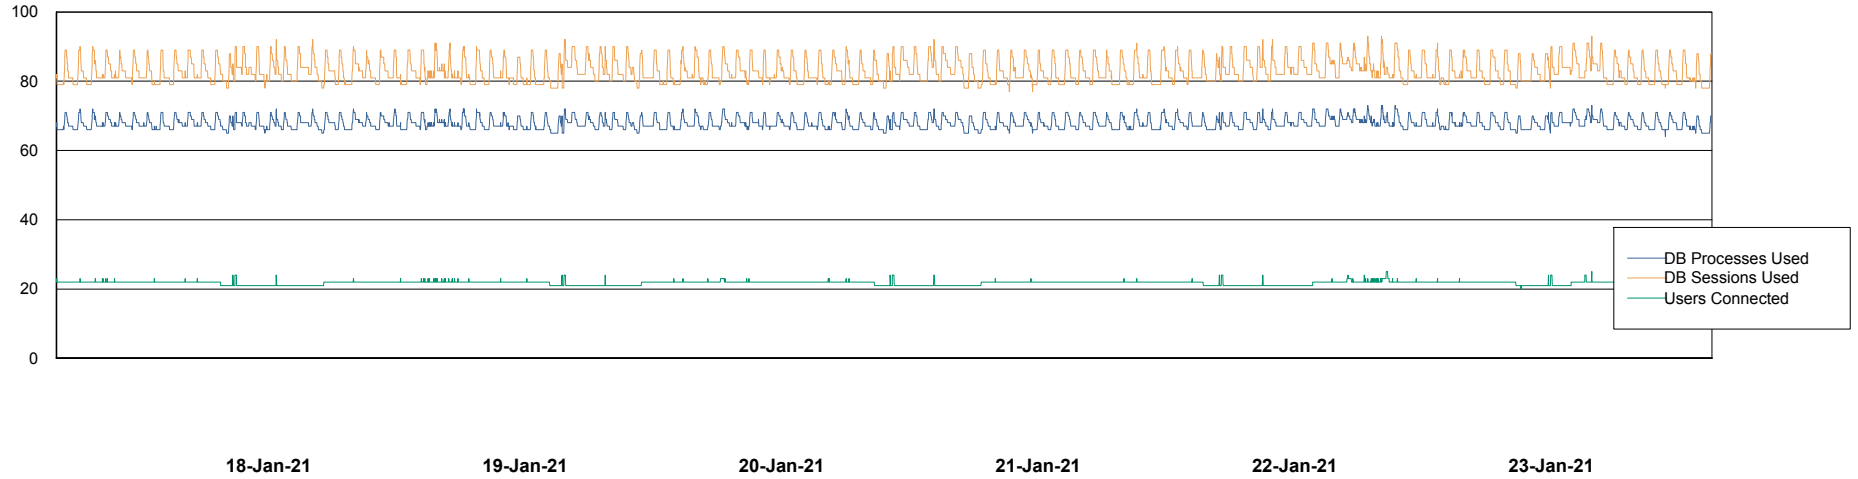

Database Performance RSS_DB_Primary (2020)

DB Processes Max 300
DB Sessions Max 472