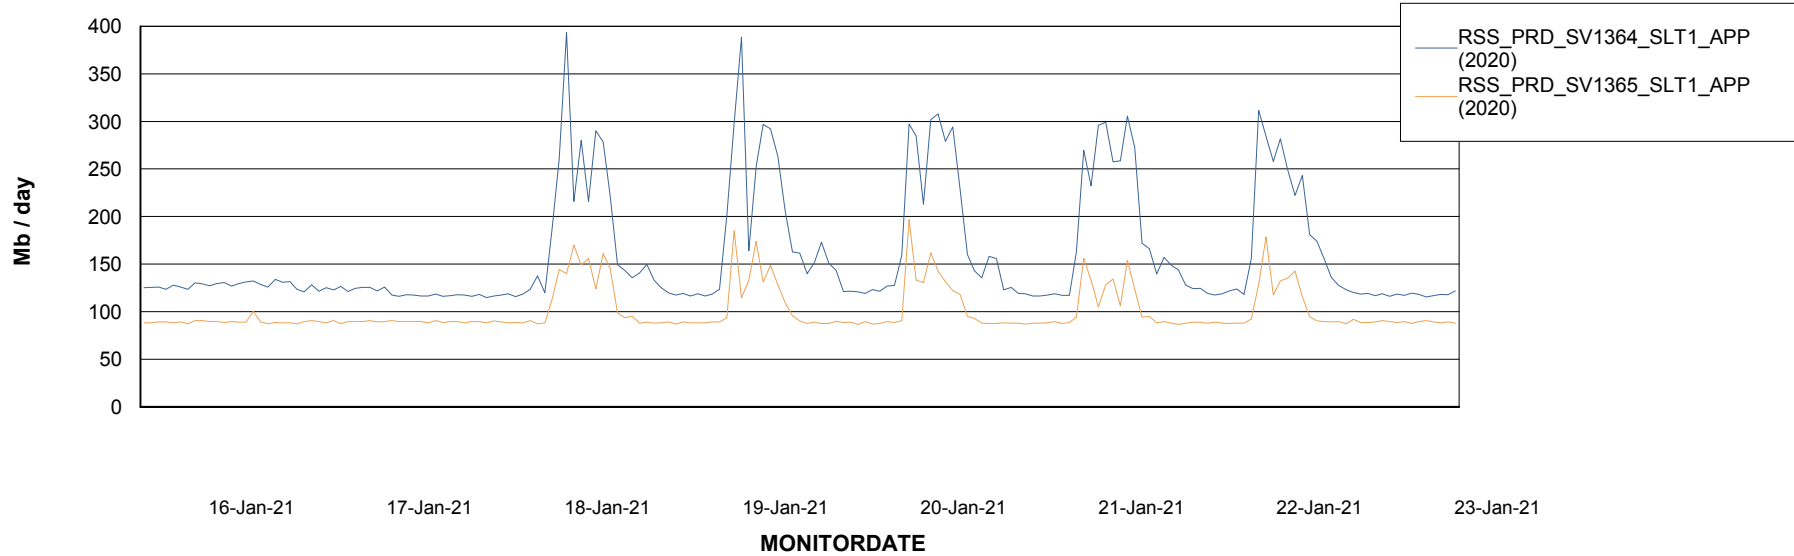

ABSSolute Application Server Services

Avg memory used per ABS Server Service