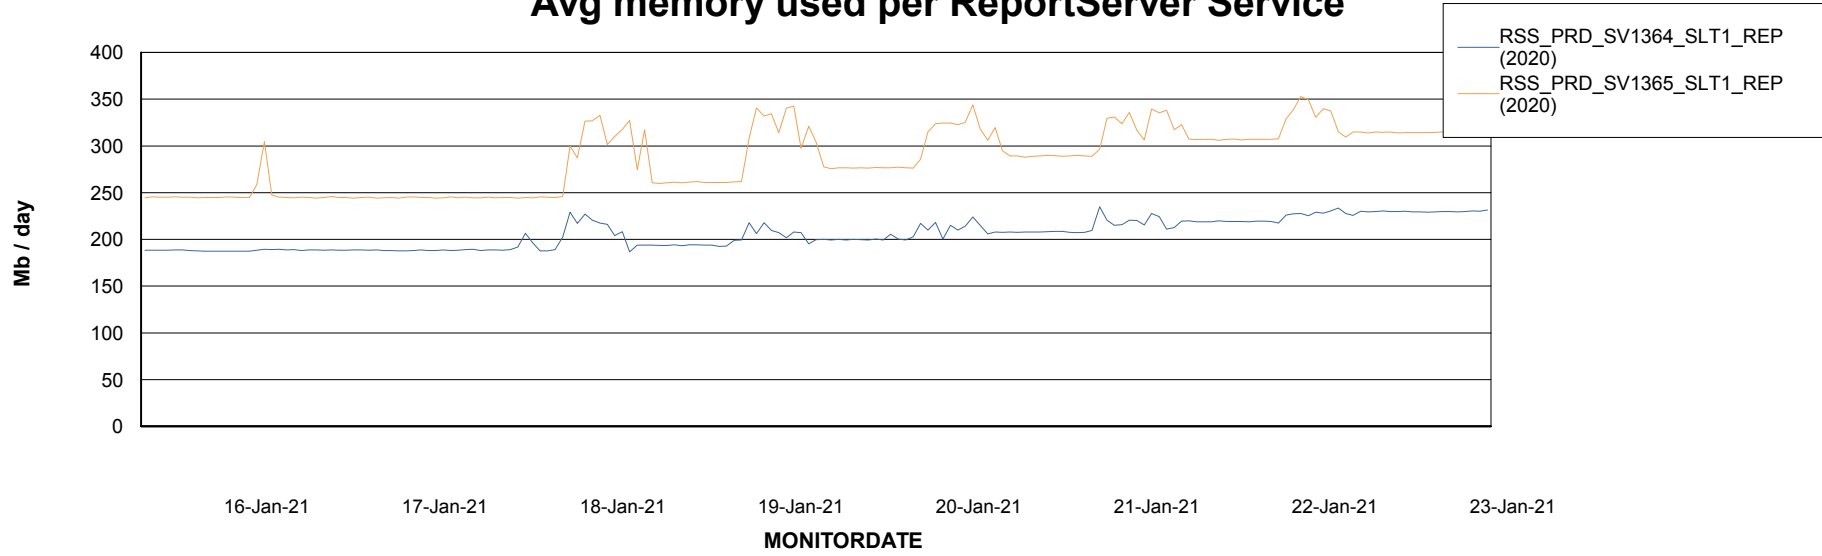

ABSSolute Application ReportServer Services

Avg memory used per ReportServer Service