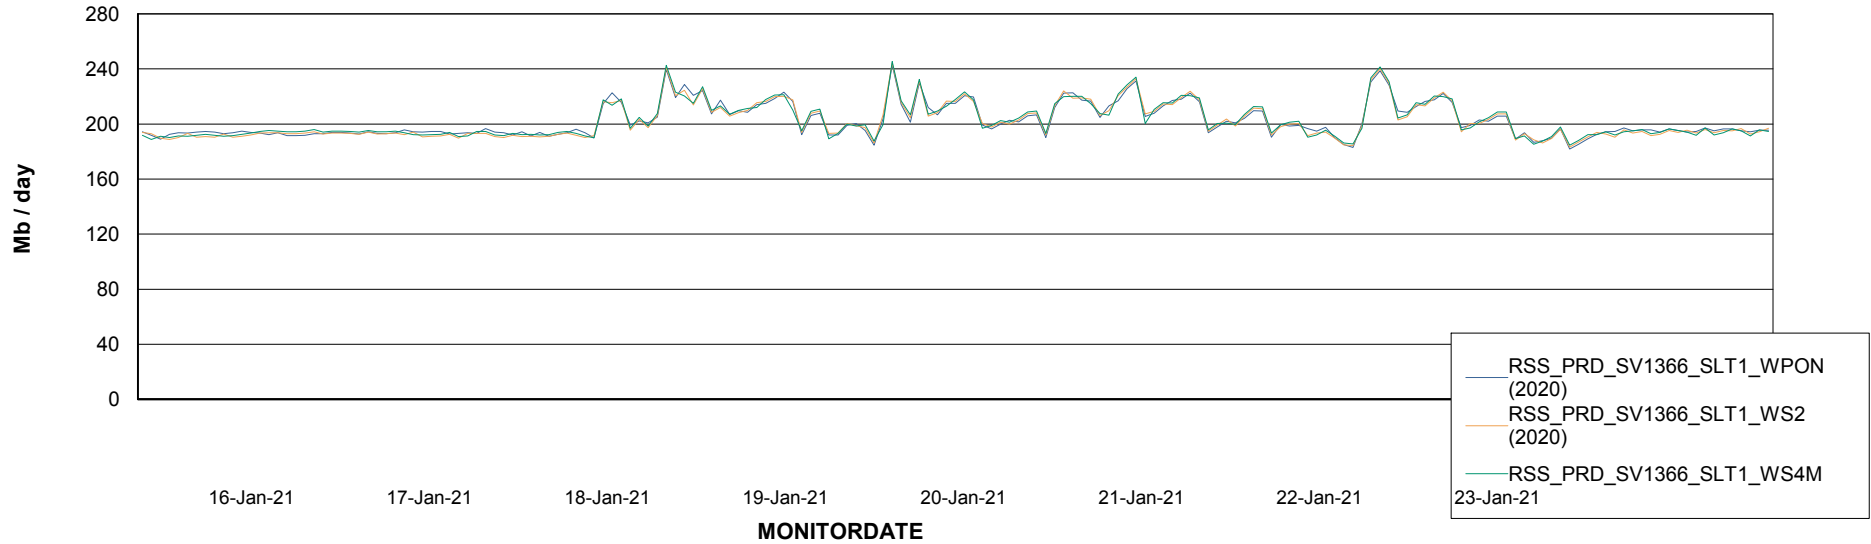

ABSSolute Web Component Services

Avg memory used per ABS Web component