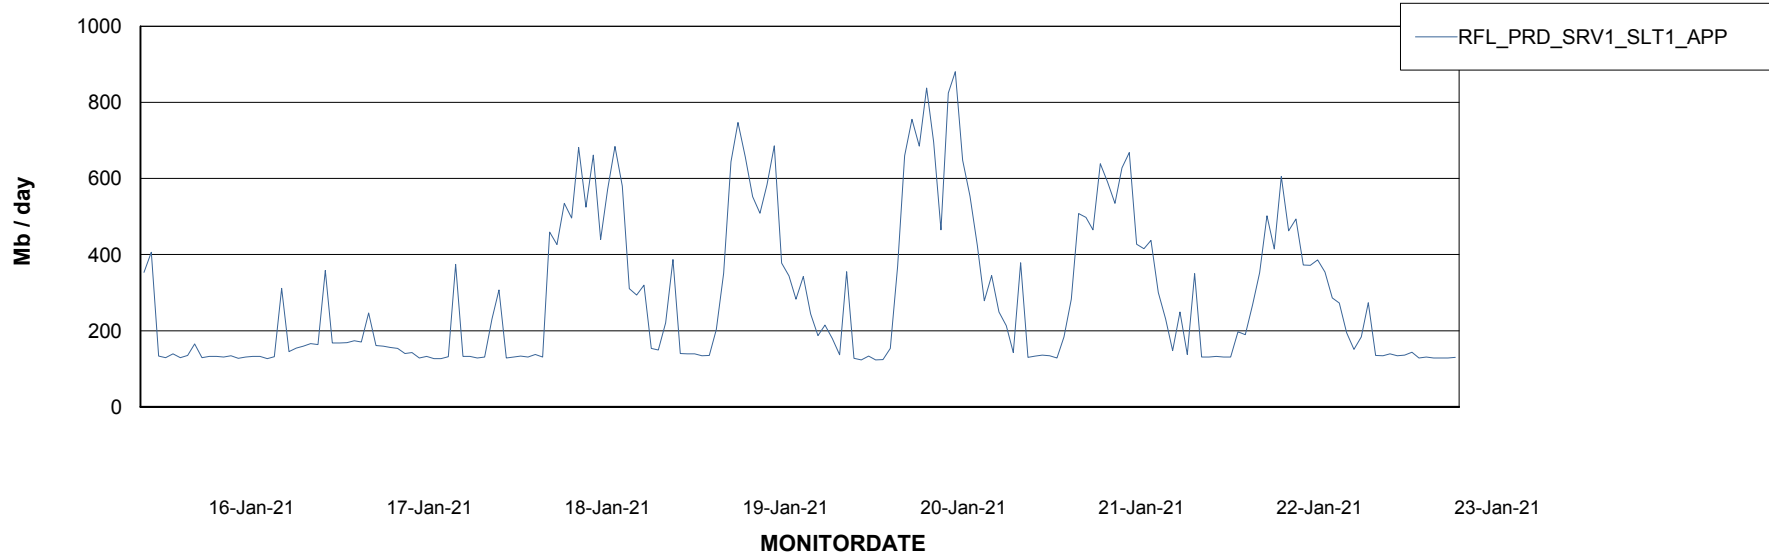

ABSSolute Application Server Services

Avg memory used per ABS Server Service