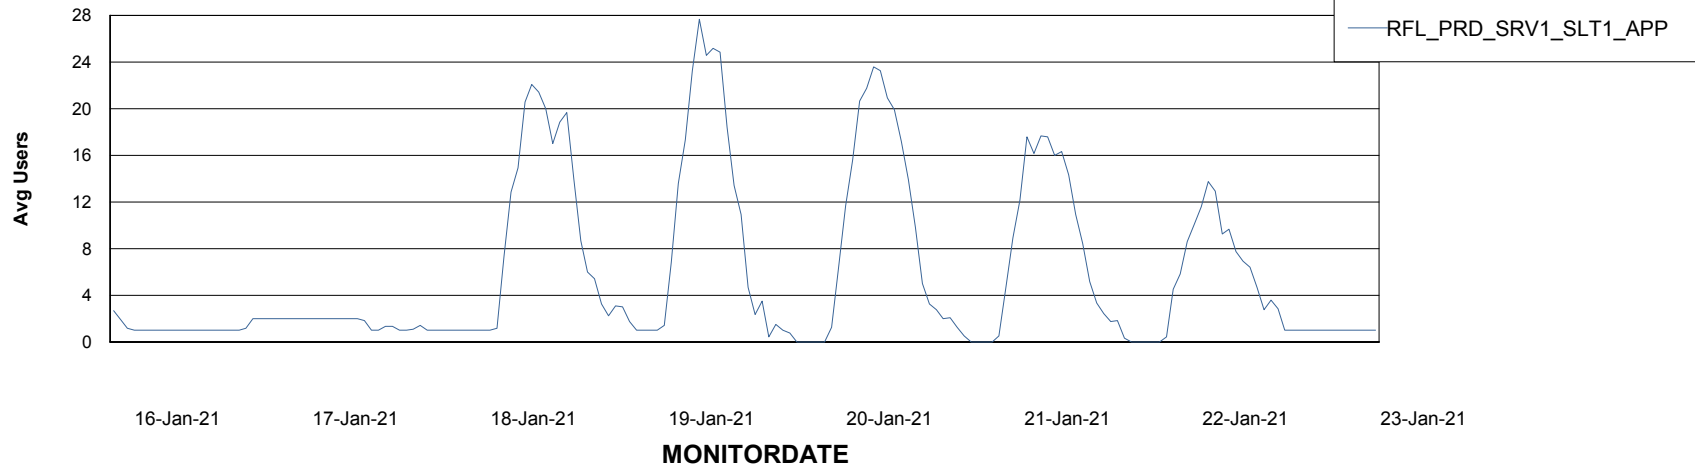

Avg users per day per ABS server