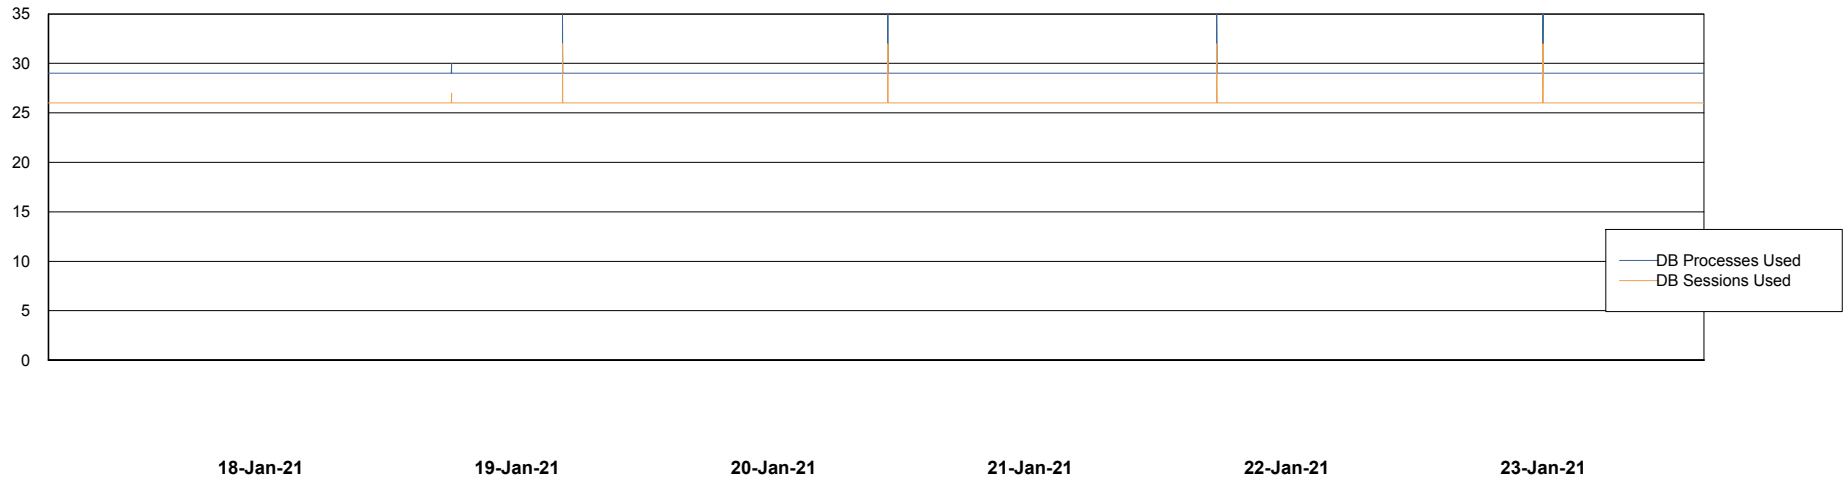

Database Performance RFLDB_Standby

DB Processes Max 500