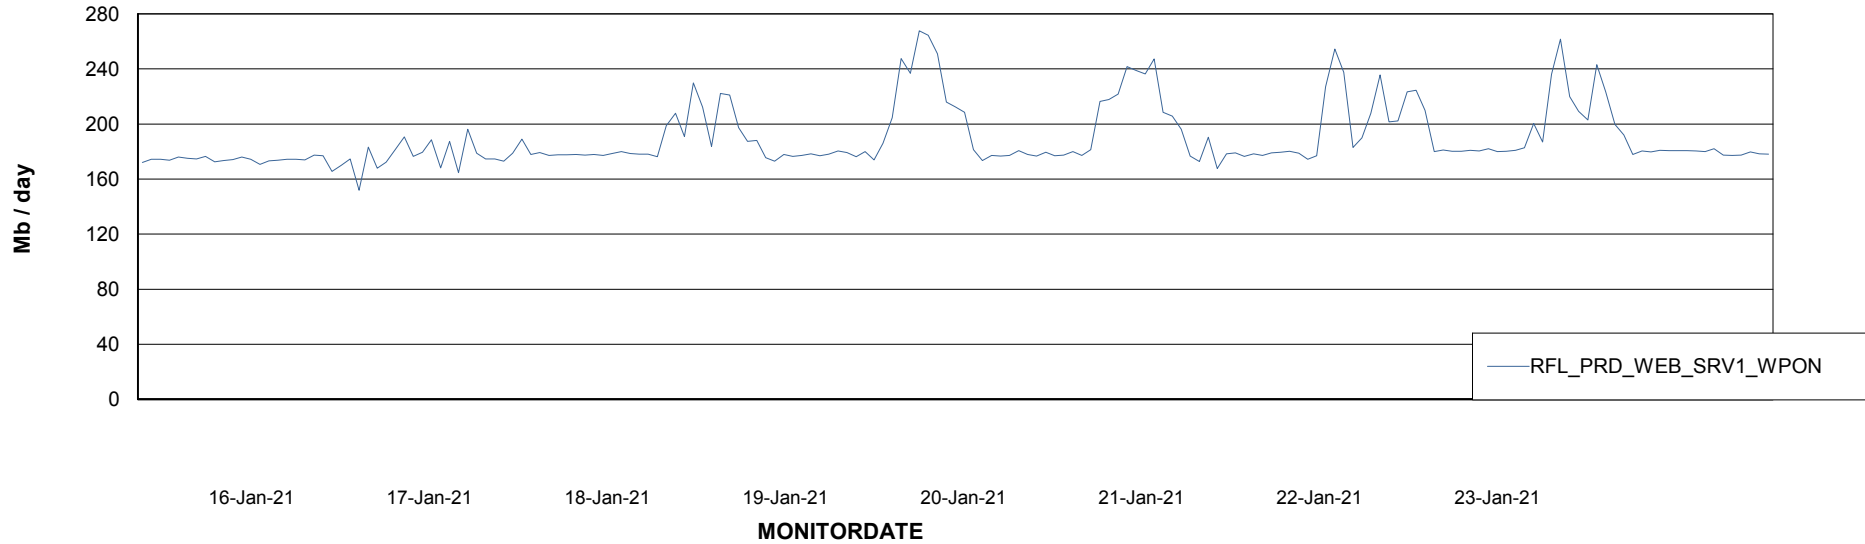

ABSSolute Web Component Services

Avg memory used per ABS Web component