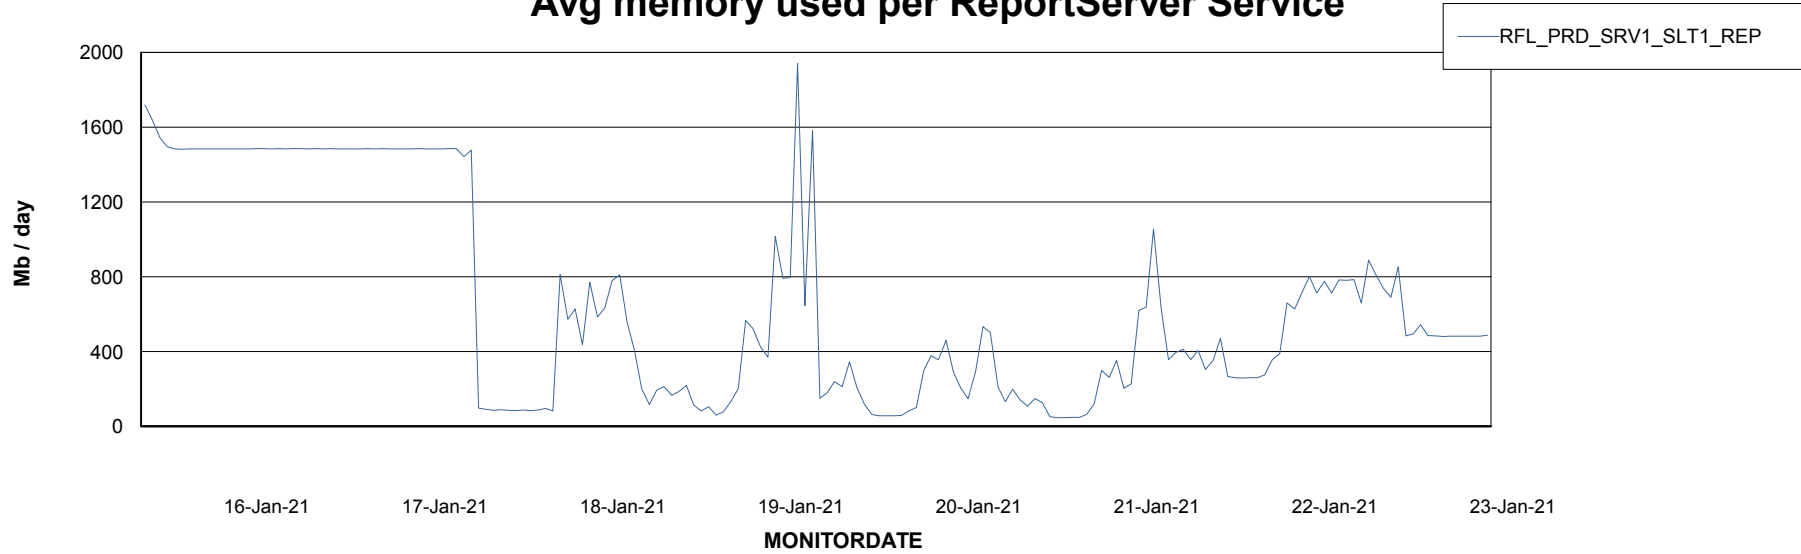

ABSSolute Application ReportServer Services

Avg memory used per ReportServer Service