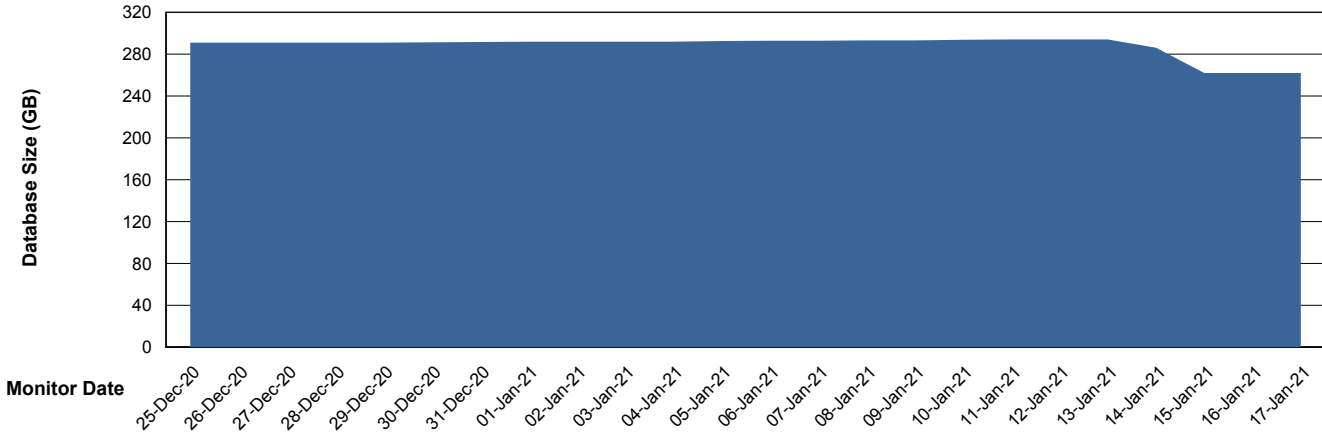

Database growth over last month

Database Tablespace PCODB_Production

Date	Tablespace Name	Filesize (Gb)	Usedsize (Gb)	Percentage free
17-Jan-21	ABSDATA	238	104	56
	INDX	329	156	53