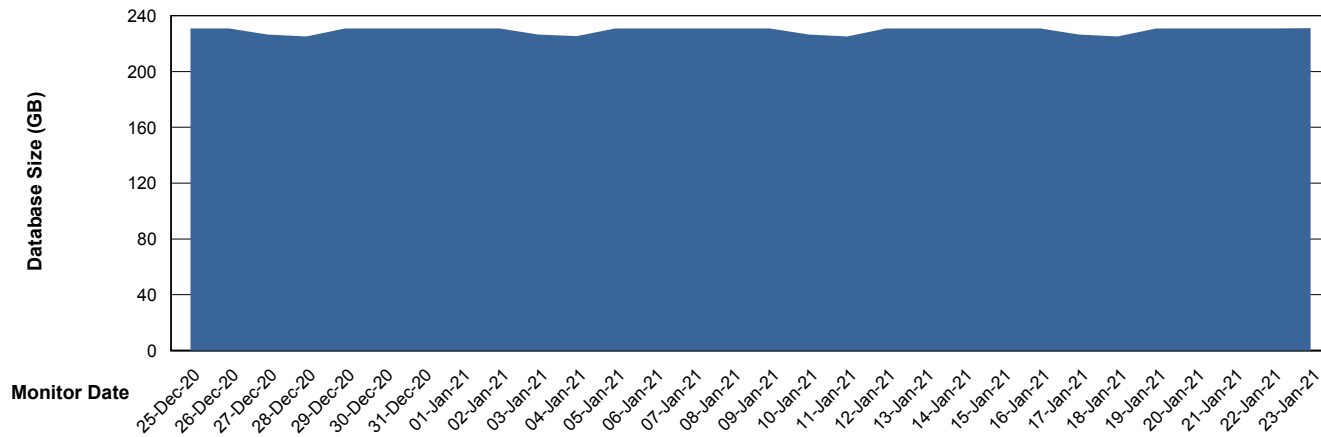

Weekly SLA Customer Report

Customer LLG_Production
Database ID 53

DATABASE SIZE LLGDB_BI02

Database growth over last month

DATABASE SIZE LLGDB_Production

Database growth over last month

Weekly SLA Customer Report