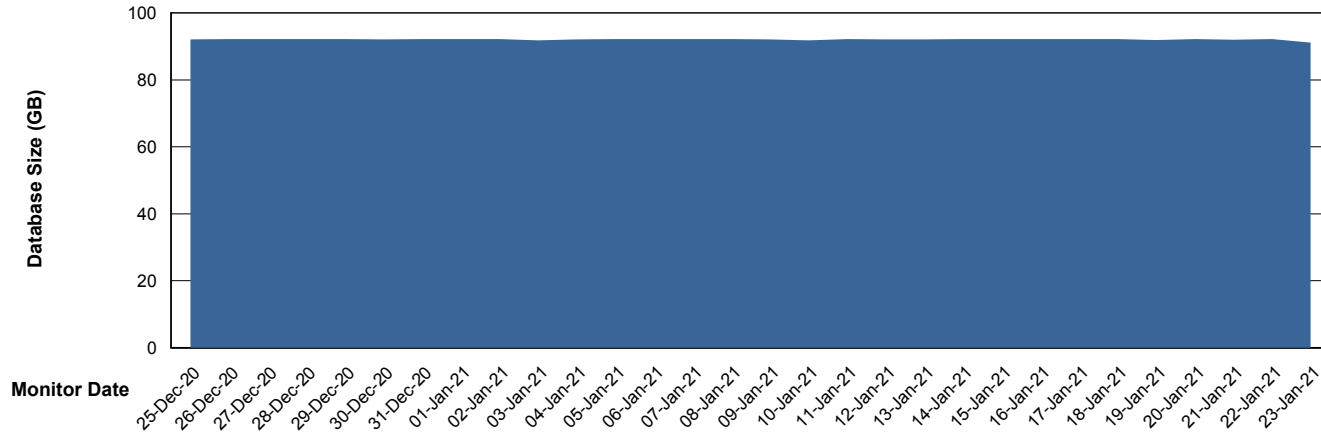

Database Performance LLGDB_Production

DB Processes Max 300
DB Sessions Max 480

Weekly SLA Customer Report

Customer LLG_Production
Database ID 53

Database Performance LLGDB_Standby

DB Processes Max 300
DB Sessions Max 480

Weekly SLA Customer Report

Customer LLG_Production
Database ID 53

DATABASE SIZE LLGDB_BI02

Database growth over last month

DATABASE SIZE LLGDB_Production

Database growth over last month

Weekly SLA Customer Report