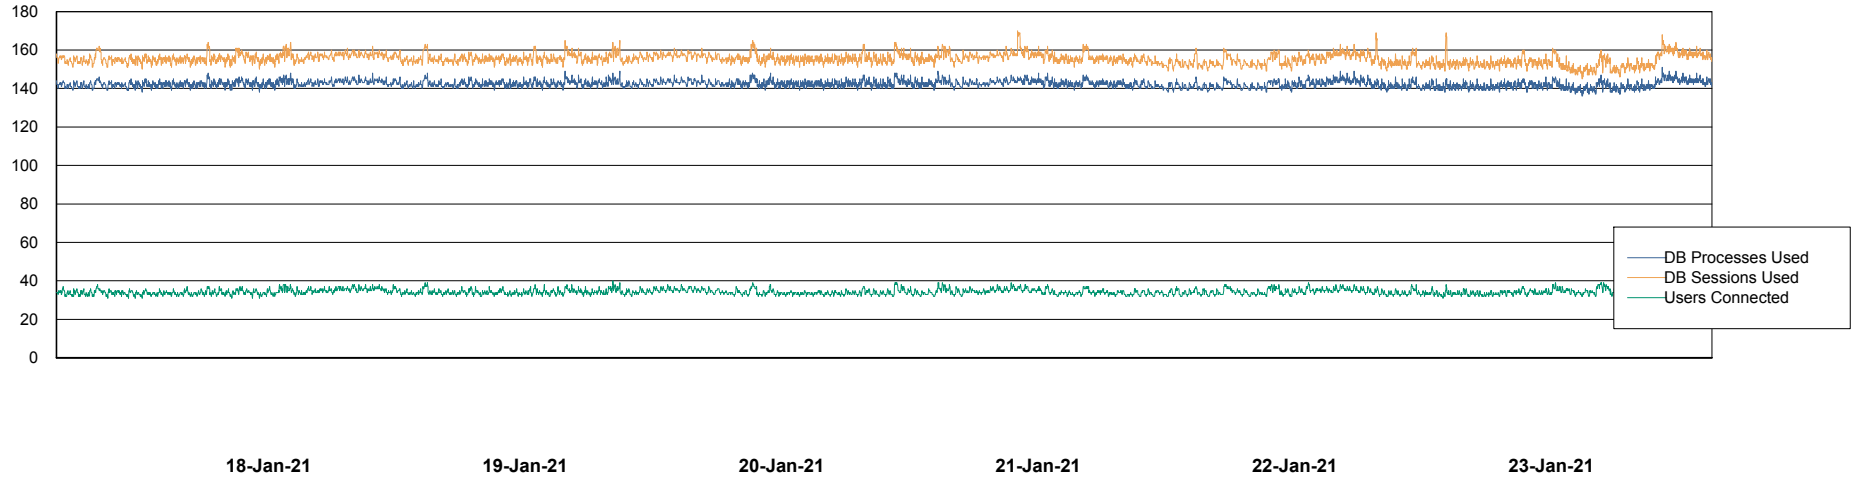

Weekly SLA Customer Report

Customer LLG_Production
Database ID 53

Database Performance LLGDB_BI02

DB Processes Max 1,000
DB Sessions Max 1,536

Weekly SLA Customer Report

Customer LLG_Production
Database ID 53