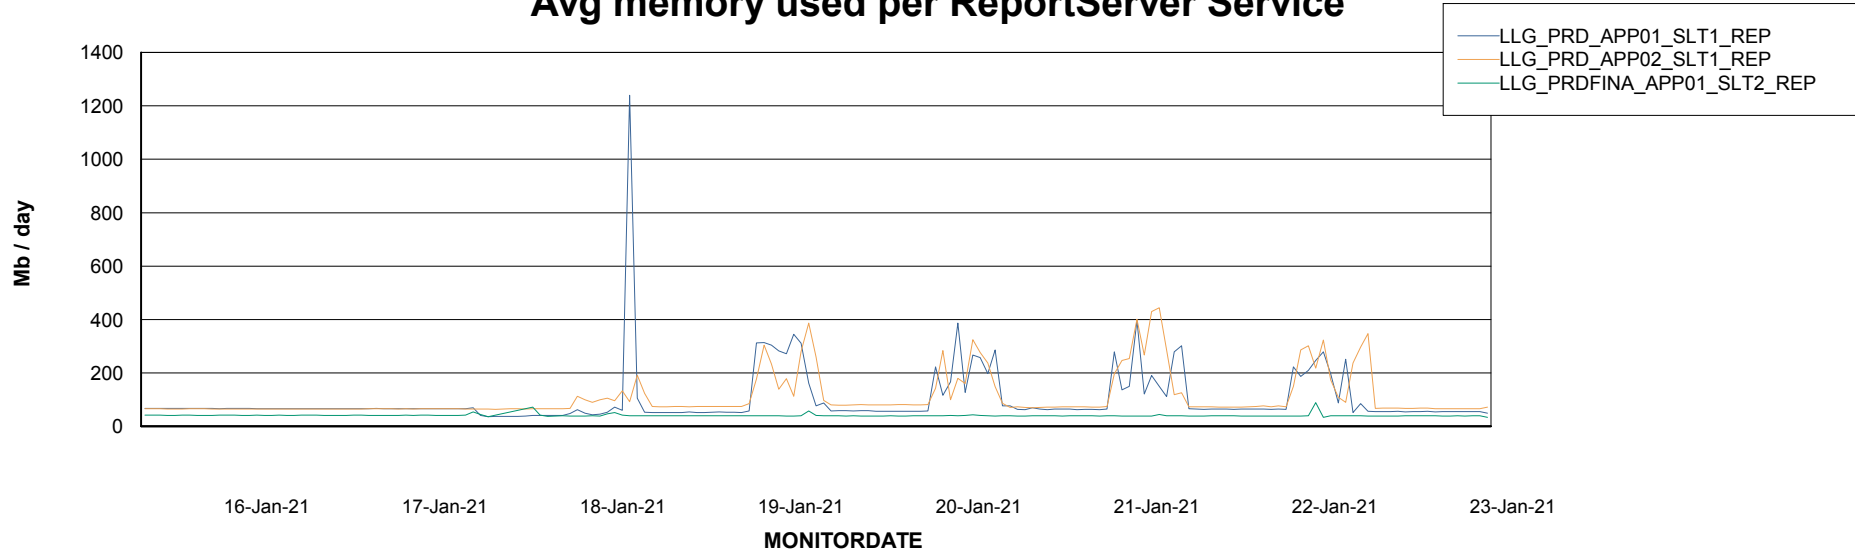

ABSSolute Application Server Services

Avg memory used per ReportServer Service