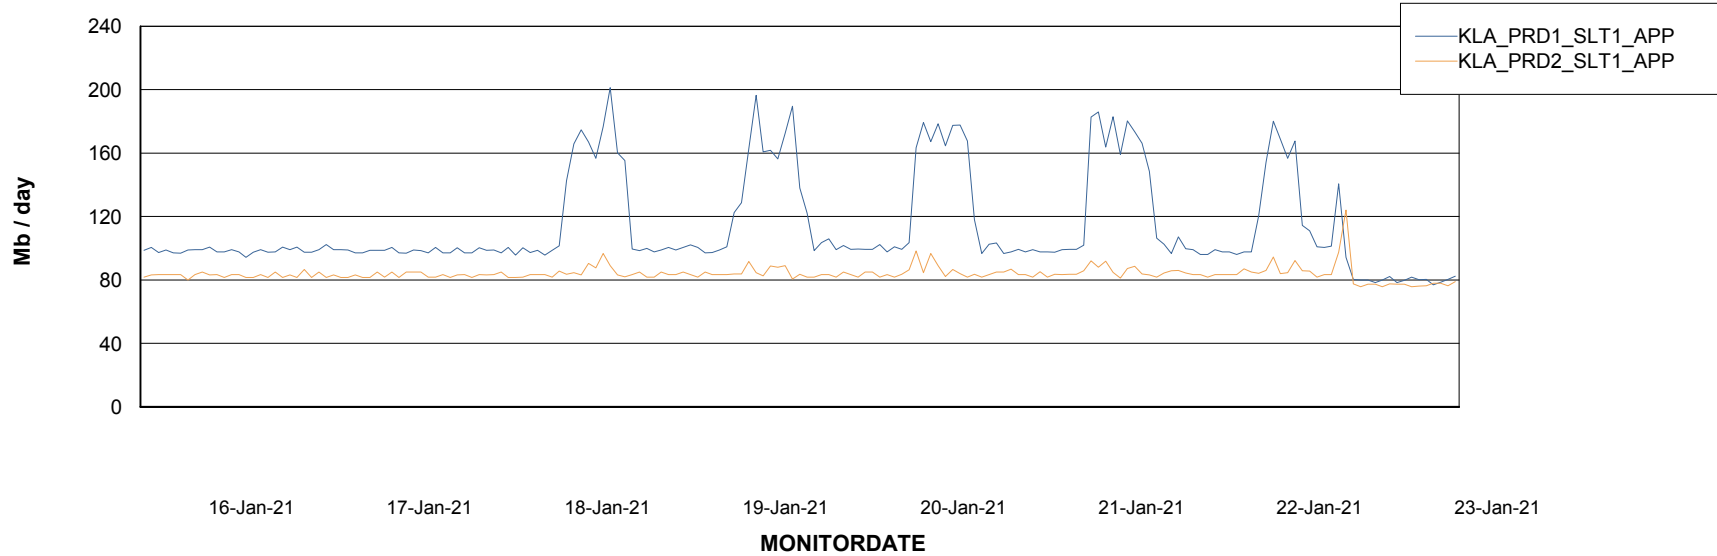

ABSSolute Application Server Services

Avg memory used per ABS Server Service