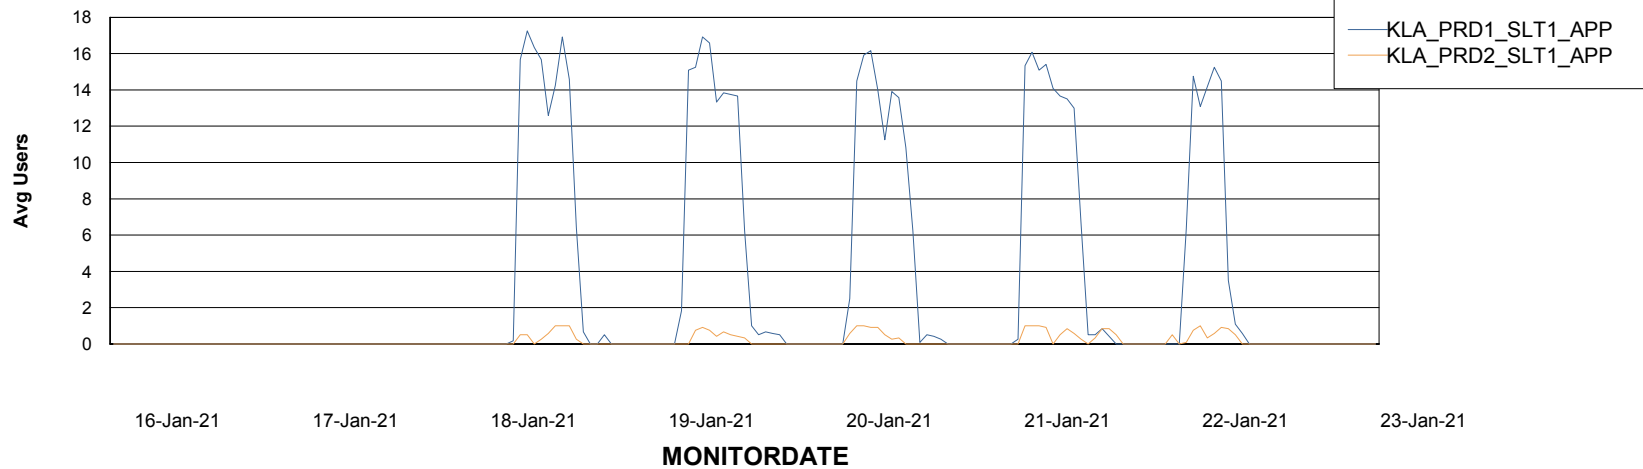

Avg users per day per ABS server