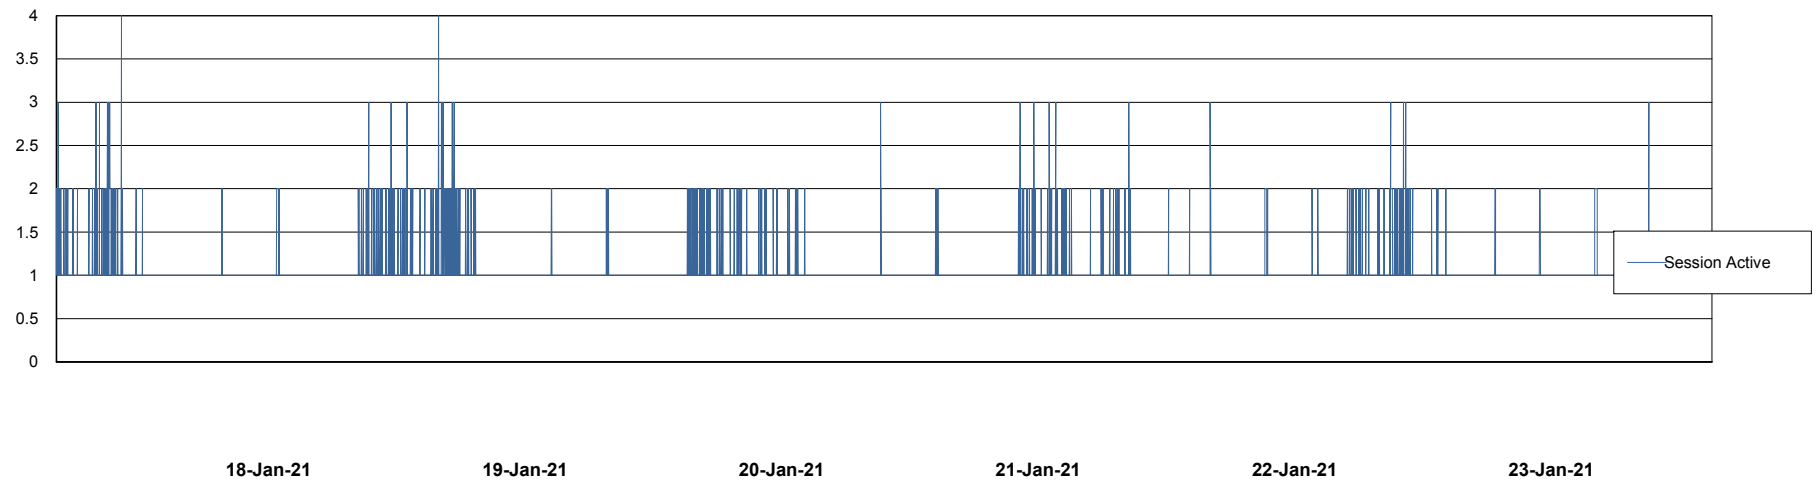

Database Performance KLADB_Production

DB Processes Max 1,000
DB Sessions Max 1,524