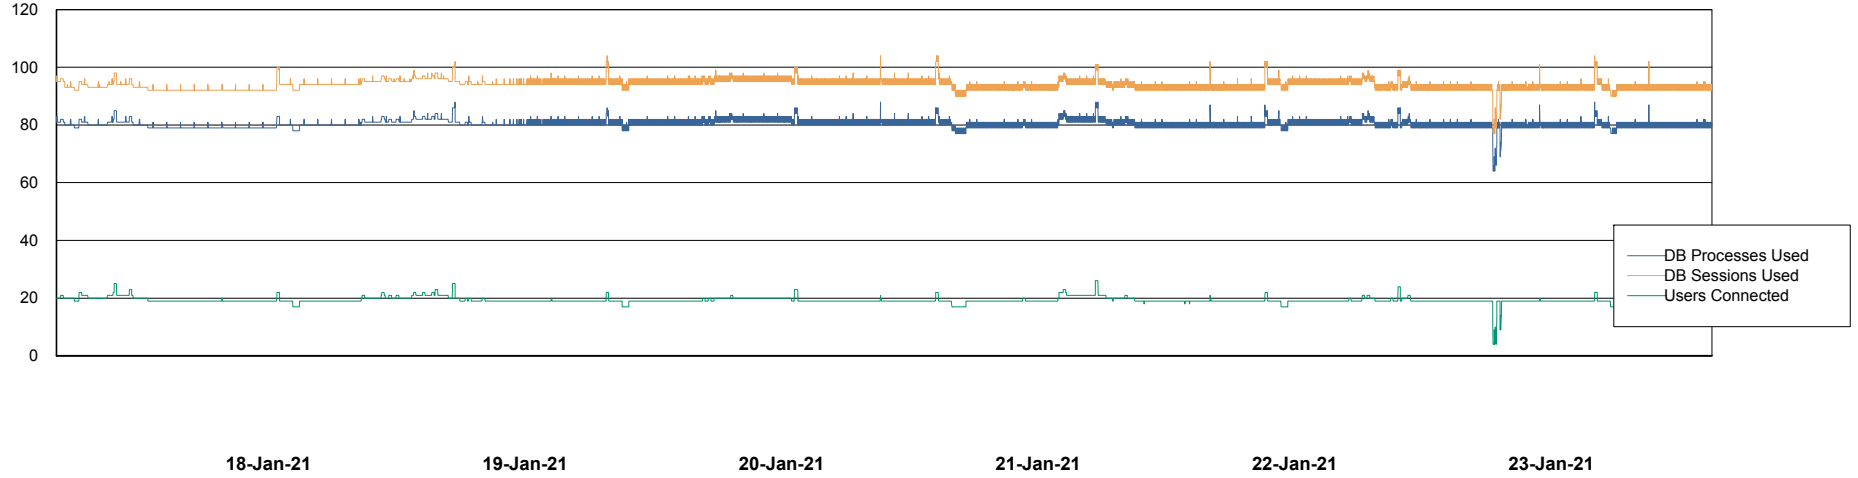

Database Performance KLADB_Production

DB Processes Max 1,000
DB Sessions Max 1,524