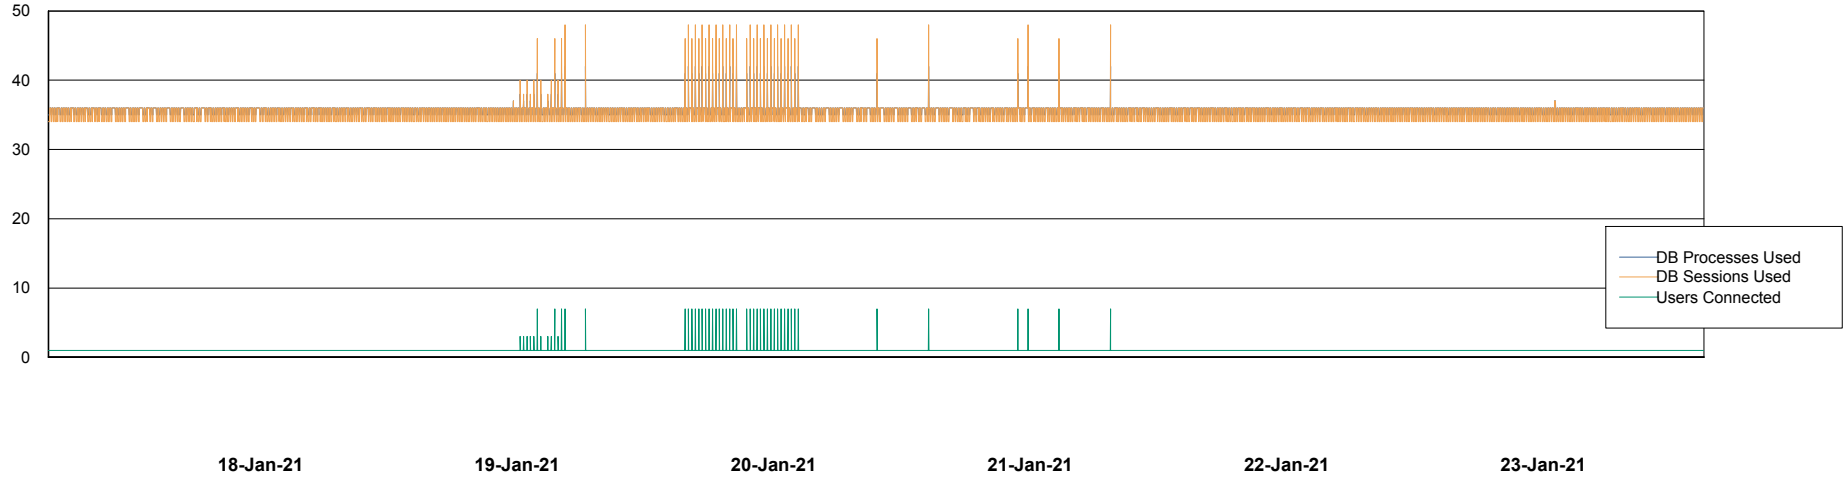

Database Performance KLADB_Standby

DB Processes Max 1,000
DB Sessions Max 1,524