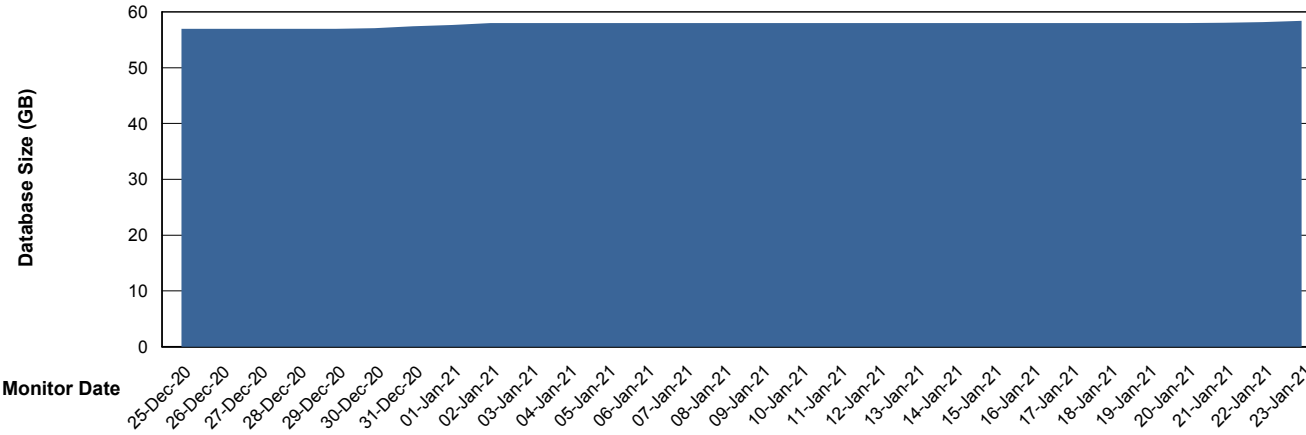

DATABASE SIZE KLADB_Production

Database growth over last month

Database Tablespace KLADB_Production

Date	Tablespace Name	Filesize (Gb)	Usedsize (Gb)	Percentage free
23-Jan-21	ABSDATA	40	30	25
	INDX	40	26	35
22-Jan-21	ABSDATA	40	30	25
	INDX	40	26	35
21-Jan-21	ABSDATA	40	30	25
	INDX	40	26	35
20-Jan-21	ABSDATA	40	30	25
	INDX	40	26	35
19-Jan-21	ABSDATA	40	30	25
	INDX	40	26	35
18-Jan-21	ABSDATA	40	30	25
	INDX	40	26	35
17-Jan-21	ABSDATA	40	30	25
	INDX	40	26	35