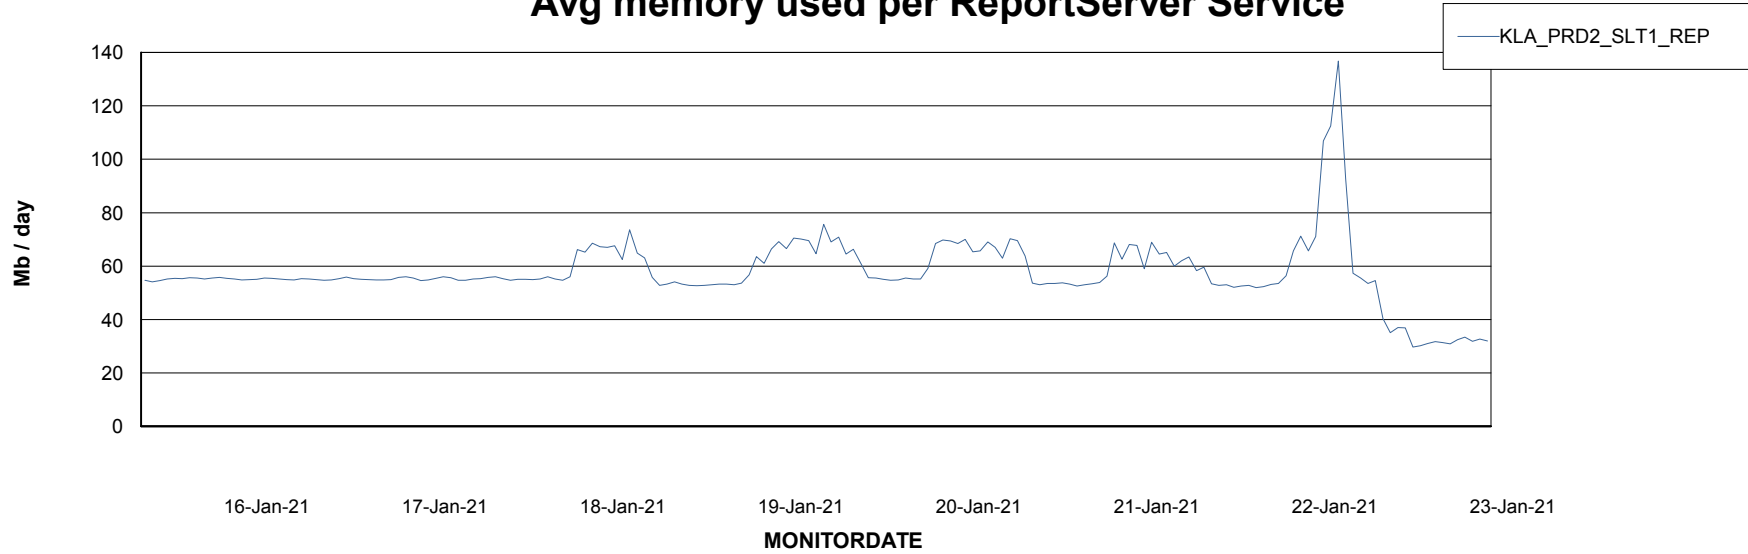

ABSSolute Application ReportServer Services

Avg memory used per ReportServer Service