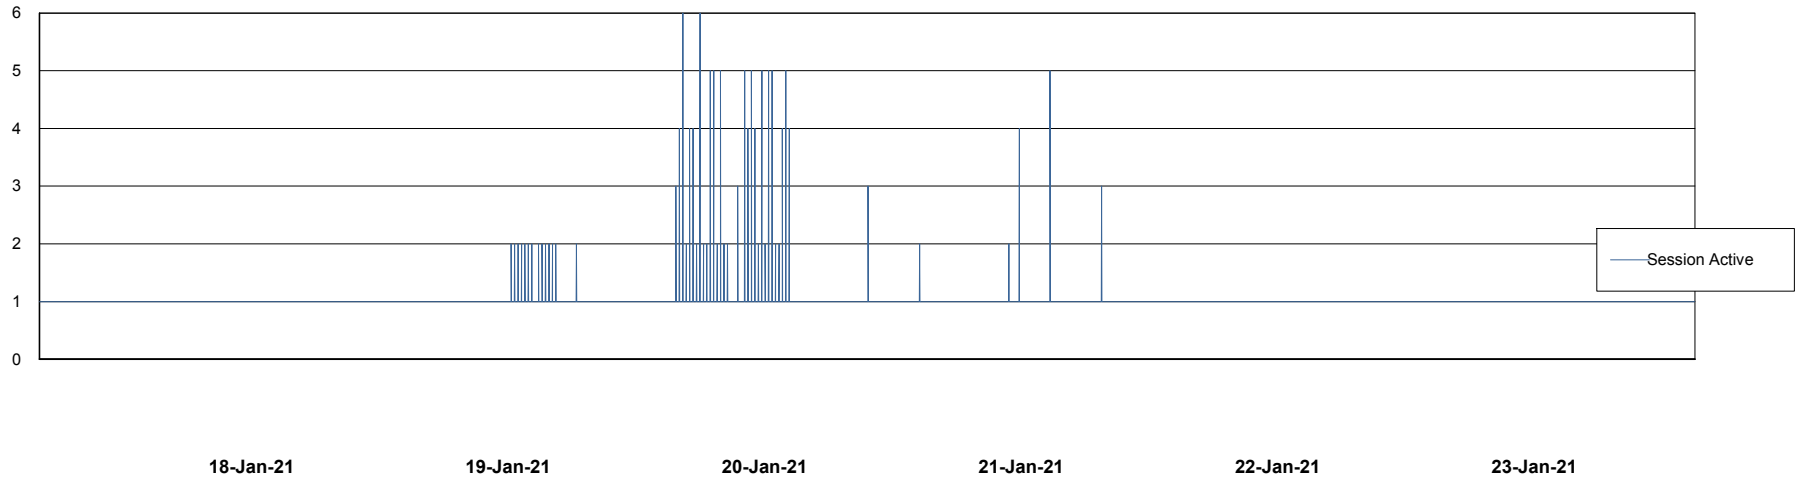

Database Performance KLADB_Standby

DB Processes Max 1,000
DB Sessions Max 1,524