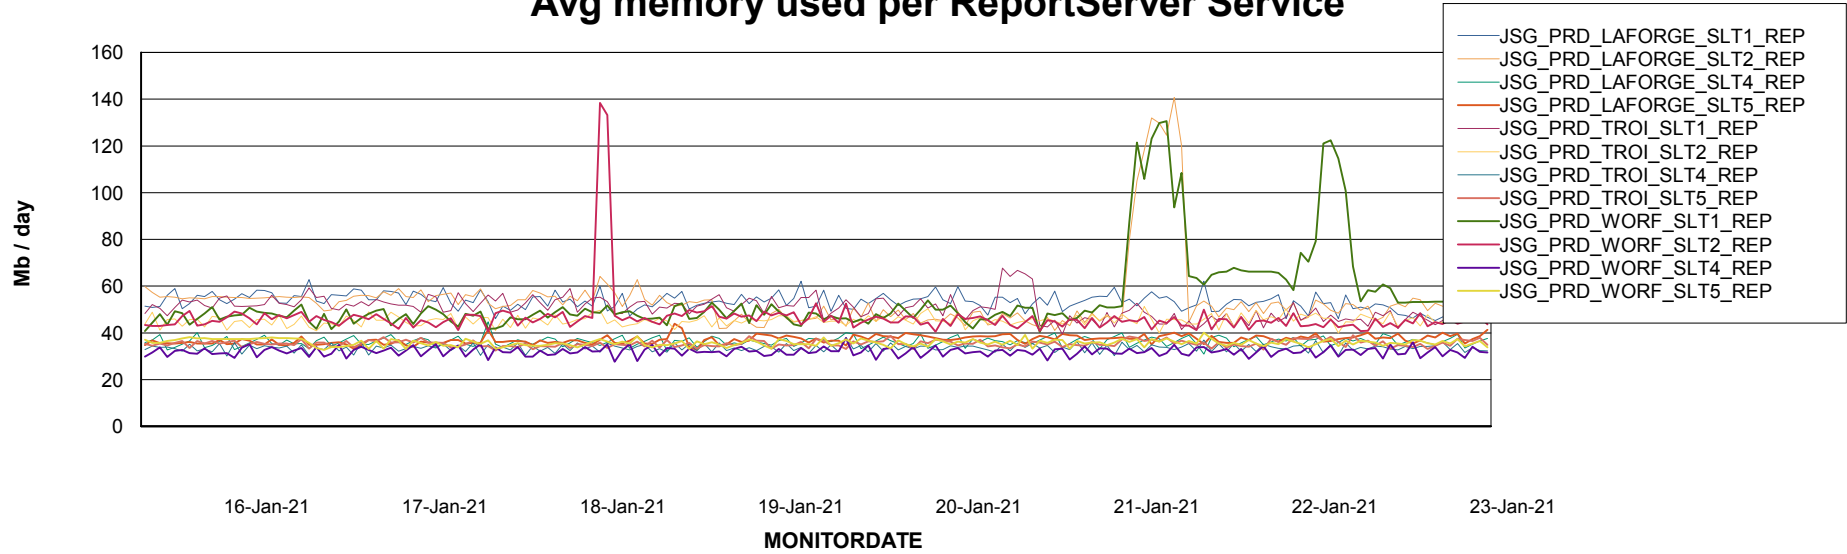

Avg memory used per ABS Server Service

Avg users per day per ABS server

Weekly SLA Customer Report

Customer JSG_Production
Database ID 102

ABSSolute Application ReportServer Services

Avg memory used per ReportServer Service