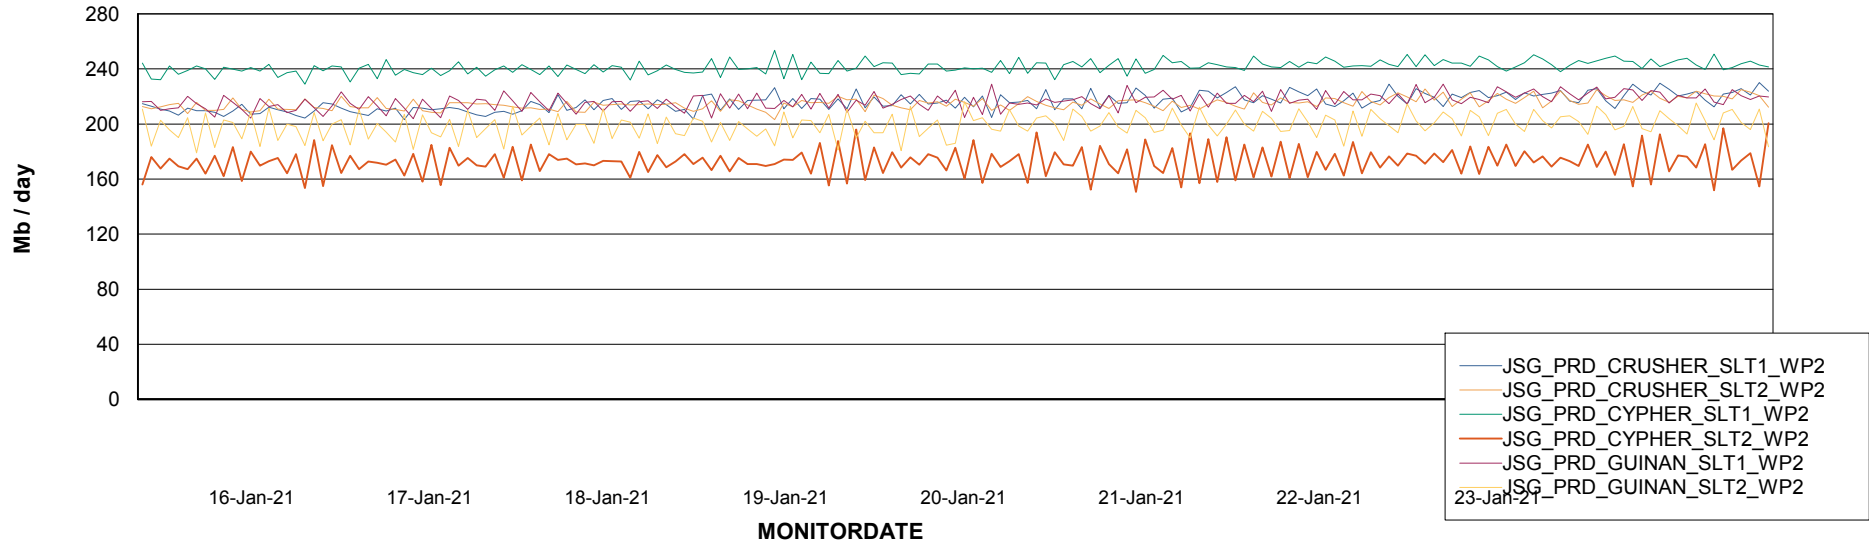

ABSSolute Web Component Services

Avg memory used per ABS Web component