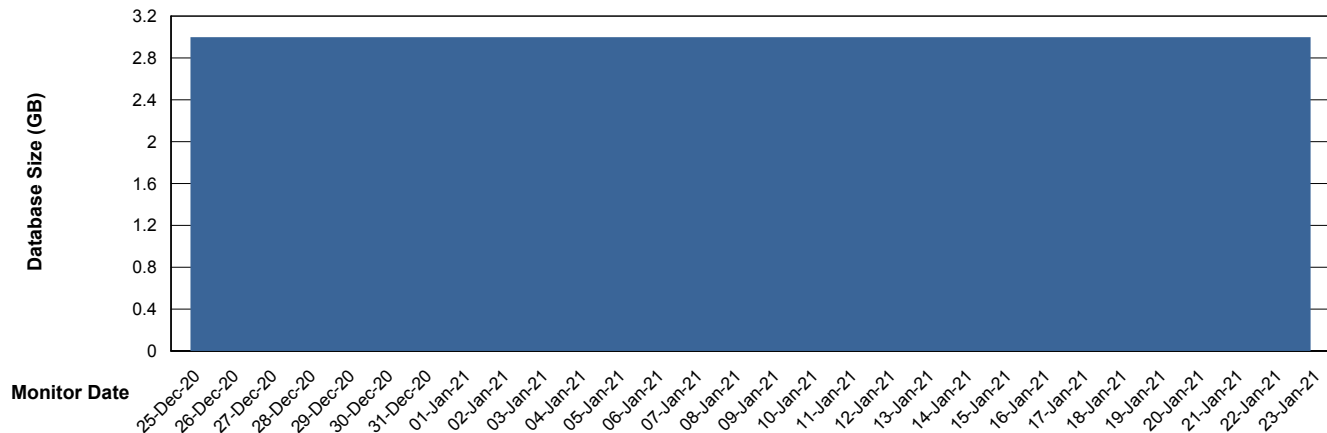

DB Processes Max 1,000

Weekly SLA Customer Report

Customer JSG_Production
Database ID 102

Database Performance JSG_PRD_YAR

DB Processes Max 1,000

Weekly SLA Customer Report

Customer JSG_Production
Database ID 102

DATABASE SIZE JSG_PRD_PICARD_DB

Database growth over last month

DATABASE SIZE JSG_PRD_YAR

Database growth over last month

Weekly SLA Customer Report

Customer JSG_Production
 Database ID 102

Database Tablespace JSG_PRD_PICARD_DB