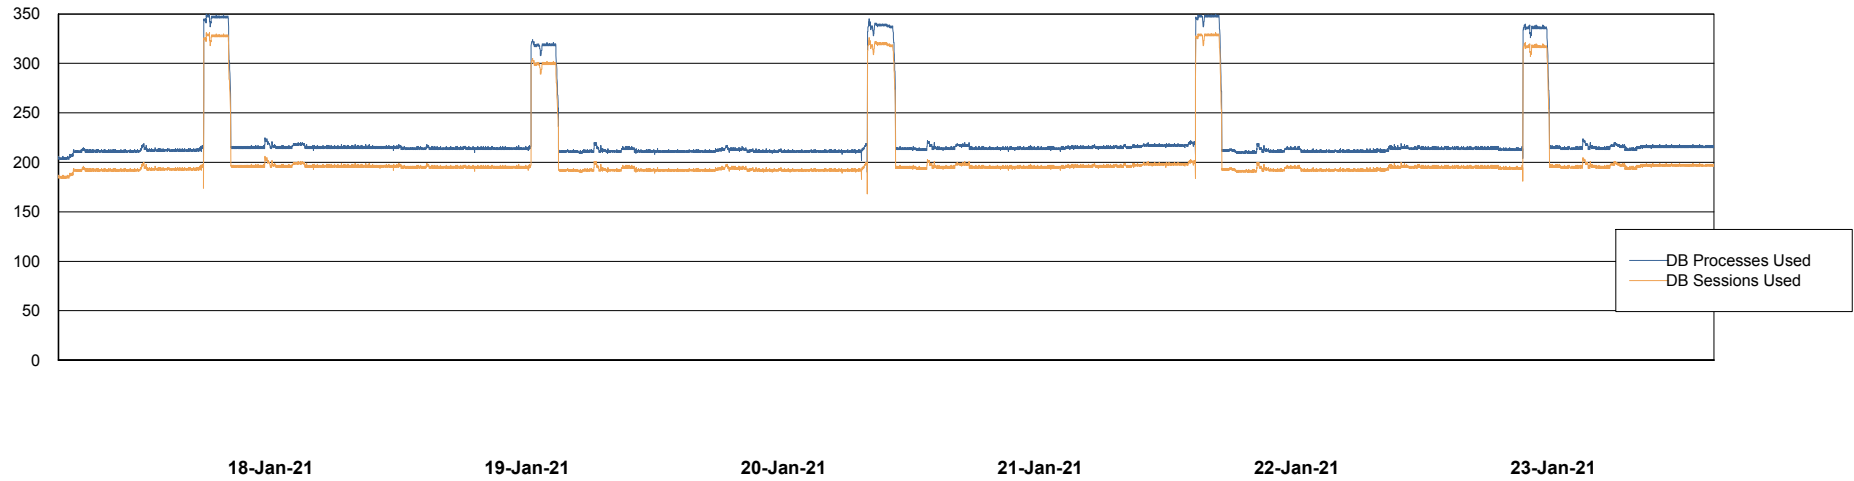

Database Performance JSG_PRD_PICARD_DB

DB Processes Max 1,000