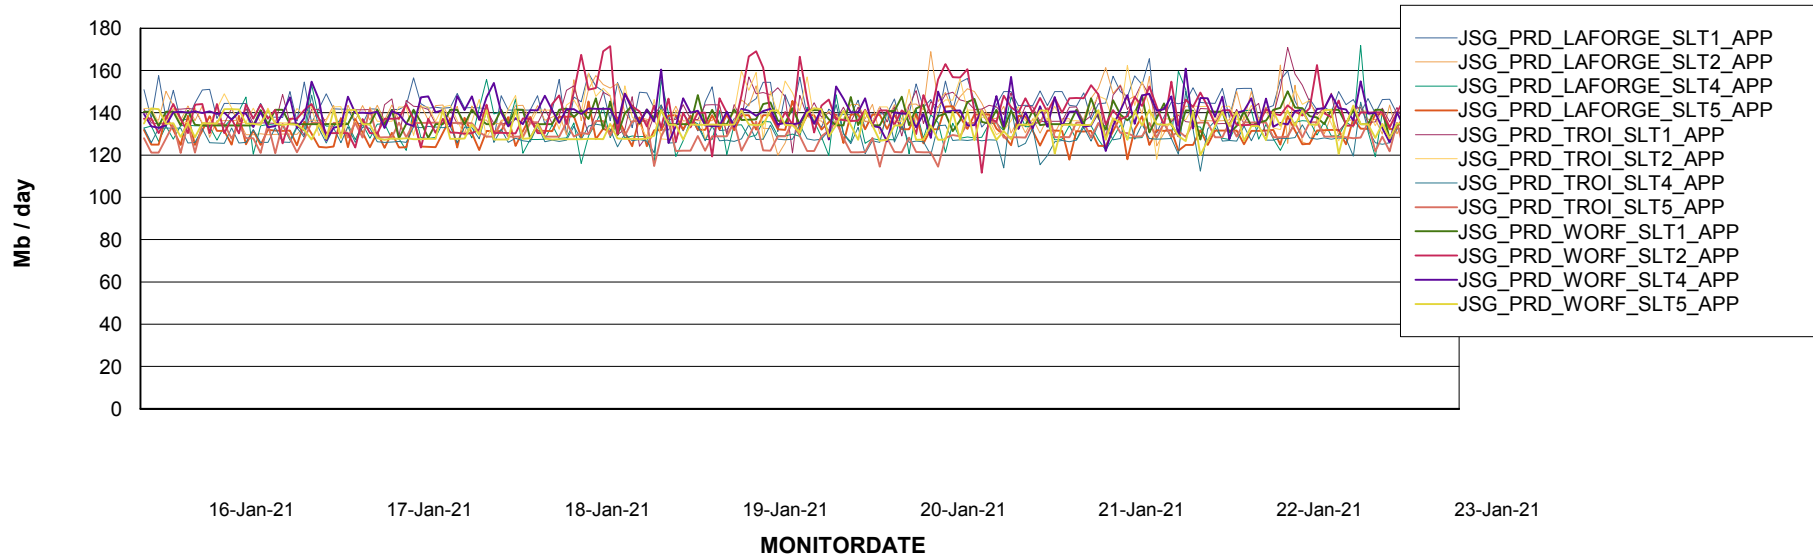

ABSSolute Application Server Services

Avg memory used per ABS Server Service