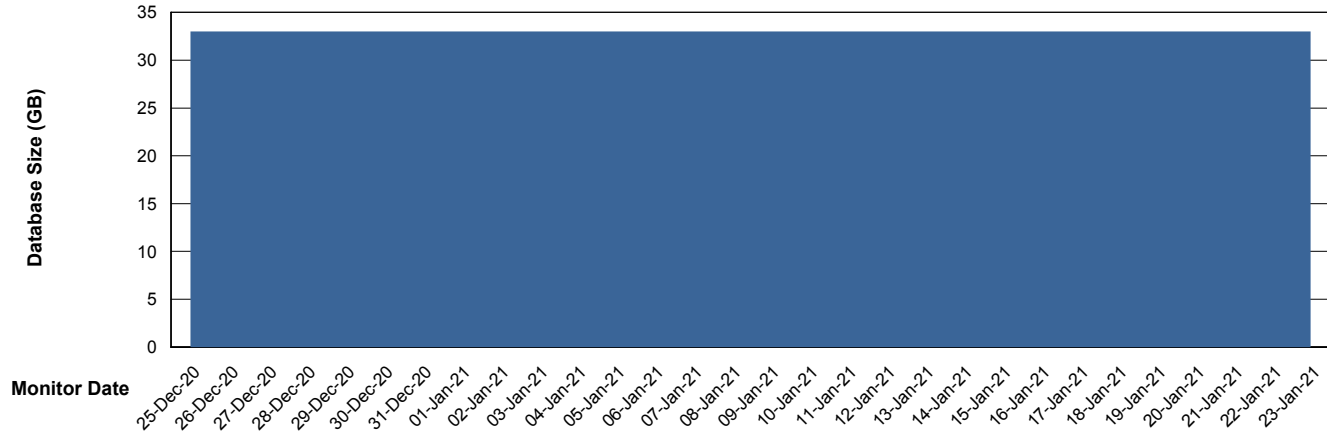

DB Processes Max 1,000

Weekly SLA Customer Report

Customer JSG_Production
Database ID 102

Database Performance JSG_PRD_YAR

DB Processes Max 1,000

Weekly SLA Customer Report

Customer JSG_Production
Database ID 102

DATABASE SIZE JSG_PRD_PICARD_DB

Database growth over last month

DATABASE SIZE JSG_PRD_YAR

Database growth over last month

Weekly SLA Customer Report

Customer JSG_Production
 Database ID 102

Database Tablespace JSG_PRD_PICARD_DB