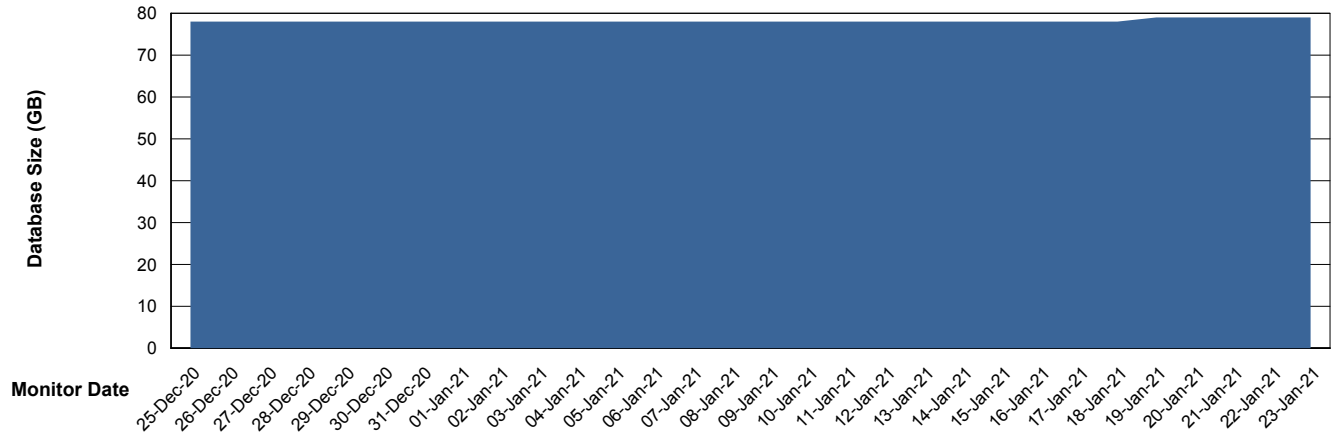

DB Processes Max 1,000

Weekly SLA Customer Report

Customer EUT_Production
Database ID 114

DATABASE SIZE EUT_EUP_PRD_URVINA22T_DB

Database growth over last month

DATABASE SIZE EUT_URM_PRD_URVINA26_DB

Database growth over last month

Weekly SLA Customer Report

Customer EUT_Production
Database ID 114

Database Tablespace EUT_EUP_PRD_URVINA22T_DB

| Date | Tablespace Name | Filesize (Gb) | Usedsize (Gb) | Percentage free |
|-----------|-----------------|---------------|---------------|-----------------|
| 23-Jan-21 | ABSDATA | 68 | 57 | 16 |
| | INDX | 13 | 10 | 27 |
| 22-Jan-21 | ABSDATA | 68 | 57 | 16 |
| | INDX | 13 | 10 | 27 |
| 21-Jan-21 | ABSDATA | 68 | 57 | 16 |
| | INDX | 13 | 10 | 27 |
| 20-Jan-21 | ABSDATA | 68 | 57 | 16 |
| | INDX | 13 | 10 | 27 |
| 19-Jan-21 | ABSDATA | 68 | 57 | 16 |
| | INDX | 13 | 9 | 27 |
| 18-Jan-21 | ABSDATA | 68 | 57 | 16 |
| | INDX | 13 | 9 | 27 |
| 17-Jan-21 | ABSDATA | 68 | 57 | 16 |
| | INDX | 13 | 9 | 27 |