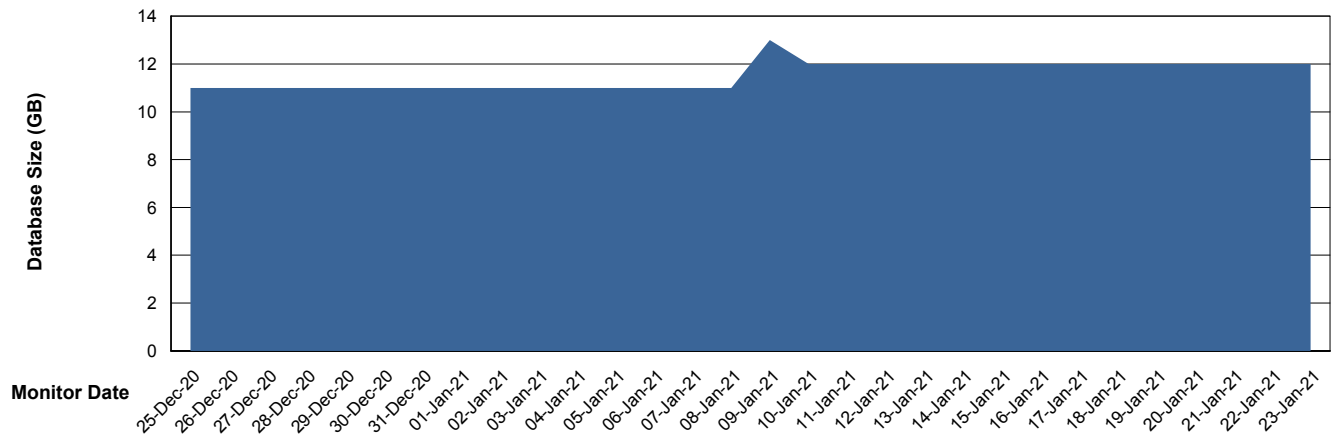

DB Processes Max 1,000

Weekly SLA Customer Report

Customer EUT_Production
Database ID 114

DATABASE SIZE EUT_EUP_PRD_URVINA22T_DB

Database growth over last month

DATABASE SIZE EUT_URM_PRD_URVINA26_DB

Database growth over last month

Weekly SLA Customer Report

Customer EUT_Production
Database ID 114

Database Tablespace EUT_EUP_PRD_URVINA22T_DB

| Date | Tablespace Name | Filesize (Gb) | Usedsize (Gb) | Percentage free |
|-----------|-----------------|---------------|---------------|-----------------|
| 23-Jan-21 | ABSDATA | 68 | 57 | 16 |
| | INDX | 13 | 10 | 27 |
| 22-Jan-21 | ABSDATA | 68 | 57 | 16 |
| | INDX | 13 | 10 | 27 |
| 21-Jan-21 | ABSDATA | 68 | 57 | 16 |
| | INDX | 13 | 10 | 27 |
| 20-Jan-21 | ABSDATA | 68 | 57 | 16 |
| | INDX | 13 | 10 | 27 |
| 19-Jan-21 | ABSDATA | 68 | 57 | 16 |
| | INDX | 13 | 9 | 27 |
| 18-Jan-21 | ABSDATA | 68 | 57 | 16 |
| | INDX | 13 | 9 | 27 |
| 17-Jan-21 | ABSDATA | 68 | 57 | 16 |
| | INDX | 13 | 9 | 27 |