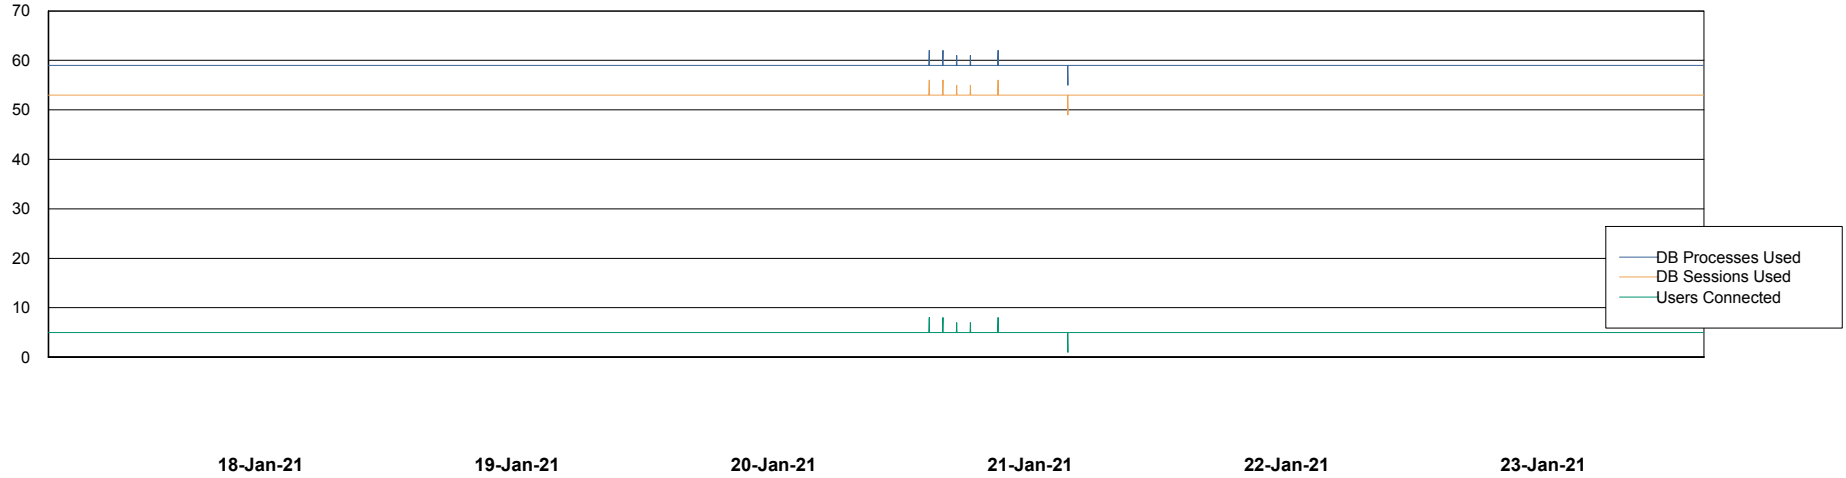

Database Performance ELJDB_Production

DB Processes Max 600
DB Sessions Max 924

Weekly SLA Customer Report

Customer ELJ Production
Database ID 72

Database Performance ELJDB_Standby

DB Processes Max 600
DB Sessions Max 924