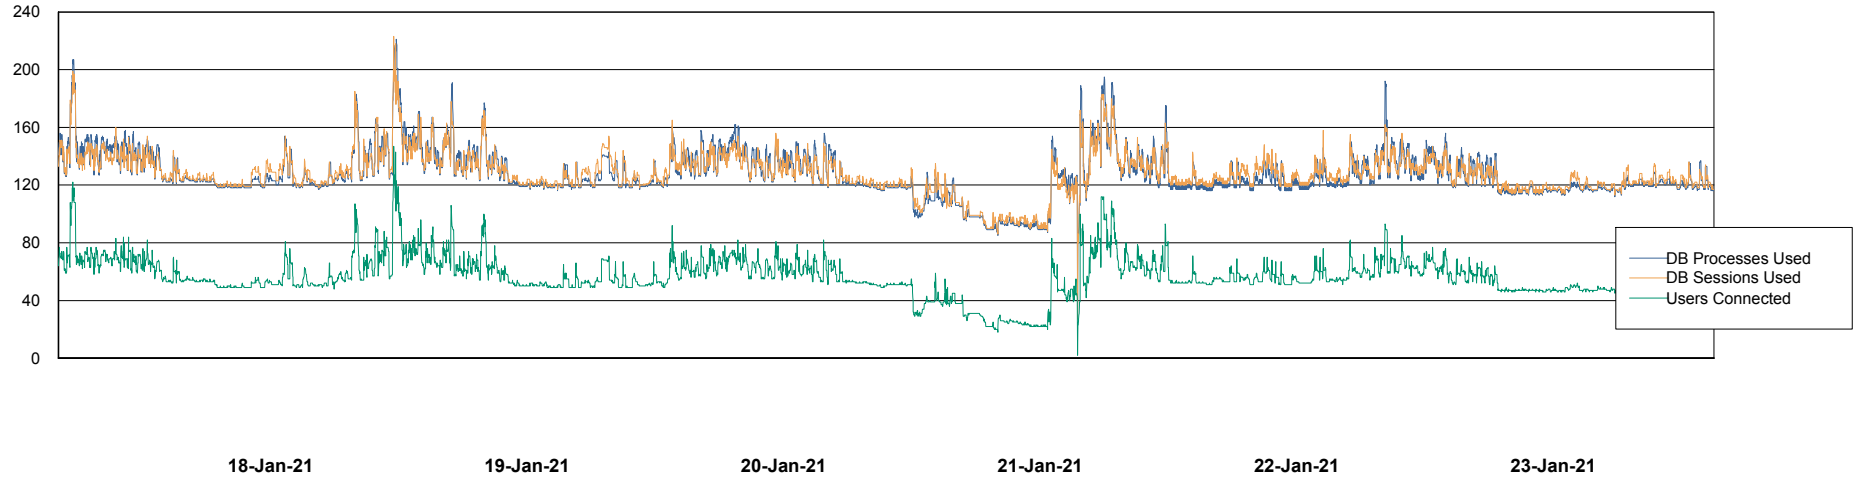

Database Performance ELJDB_Production

DB Processes Max 600
DB Sessions Max 924