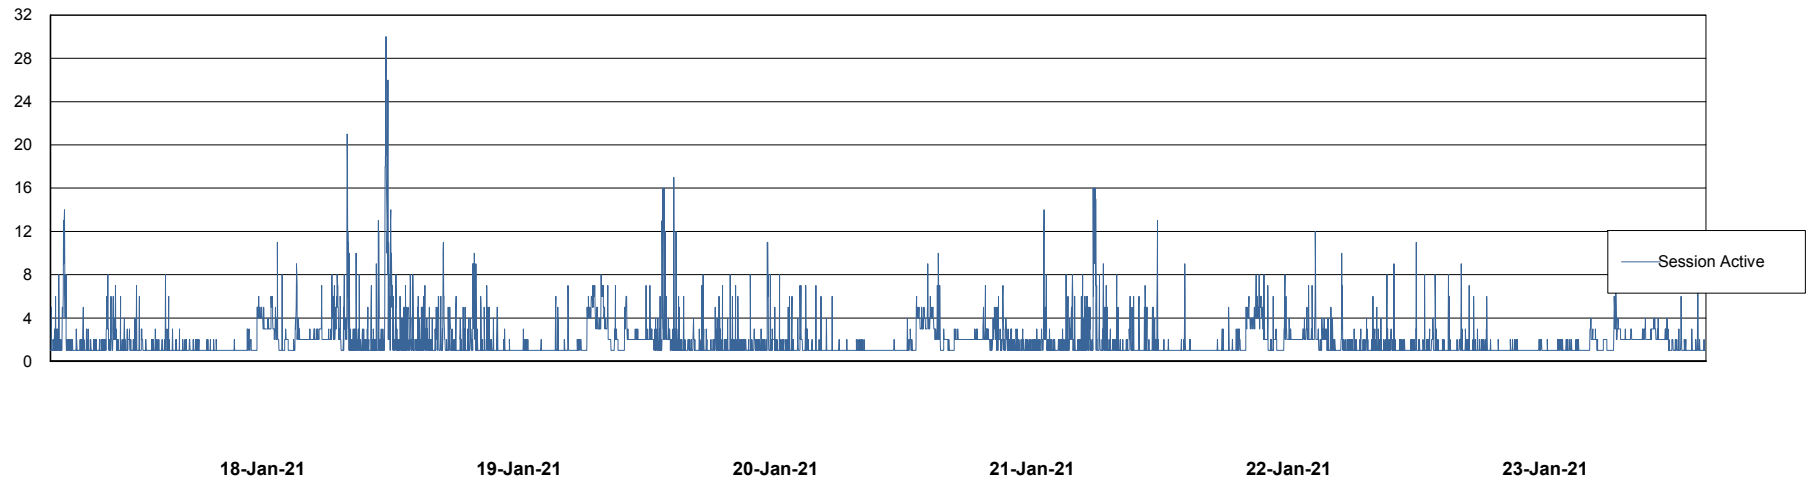

Database Performance ELJDB_Production

DB Processes Max 600
DB Sessions Max 924