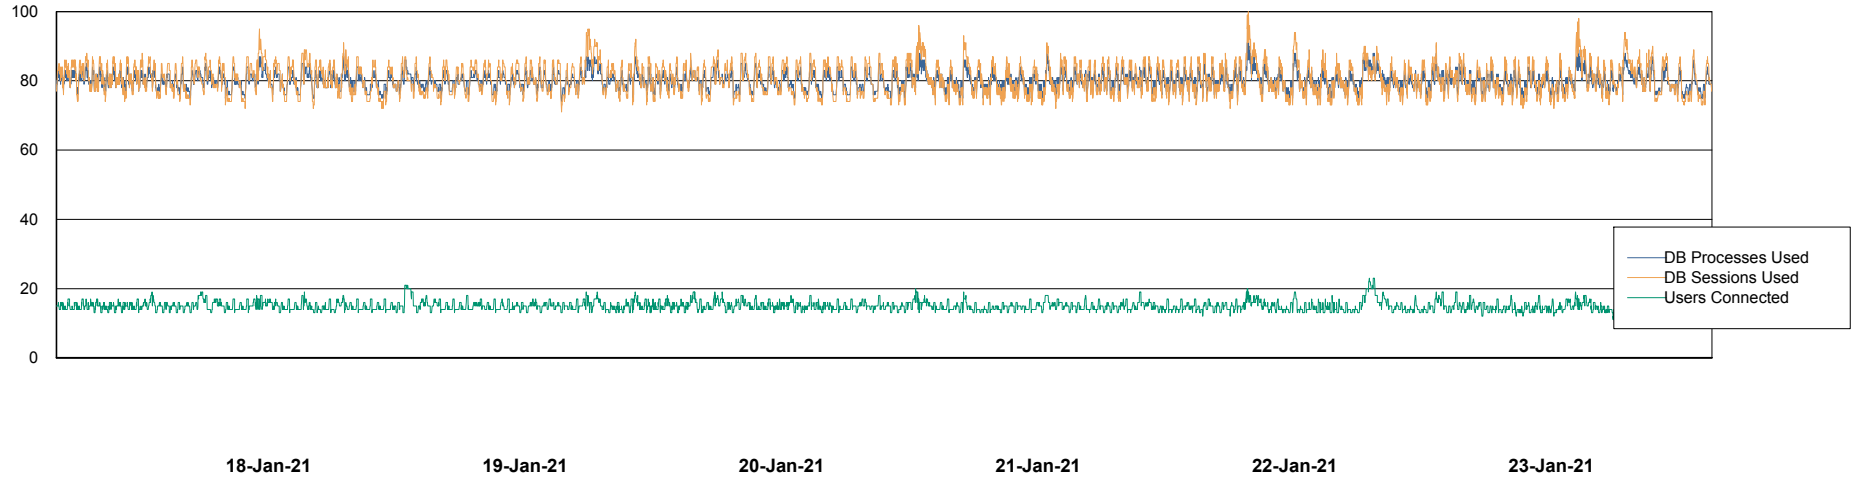

Database Performance ELJDB_PRD_BI

DB Processes Max 1,000
DB Sessions Max 1,524