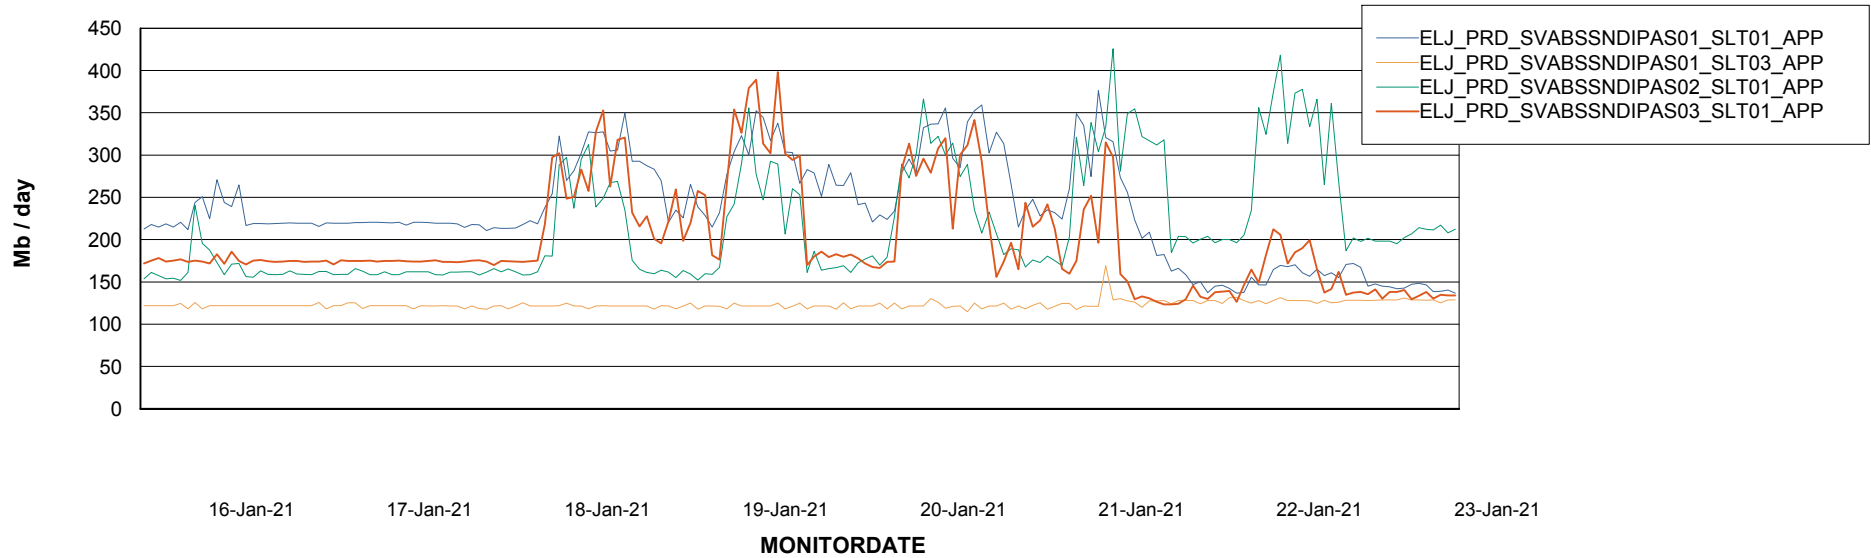

BI Status and last ETL error for ELJDB_PRD_BI

	Sun 17/1/2021	Mon 18/1/2021	Tue 19/1/2021	Wed 20/1/2021	Thu 21/1/2021	Fri 22/1/2021	Sat 23/1/2021
ABS DataWarehouse ETL Health	OK	OK	OK	OK	OK	OK	OK
ABS DWHStaging ETL Health	OK	OK	OK	OK	OK	OK	OK

Weekly SLA Customer Report

Customer ELJ Production
Database ID 72

ABSSolute Application Server Services

Avg memory used per ABS Server Service

Avg users per day per ABS server

Weekly SLA Customer Report

Customer ELJ Production
Database ID 72