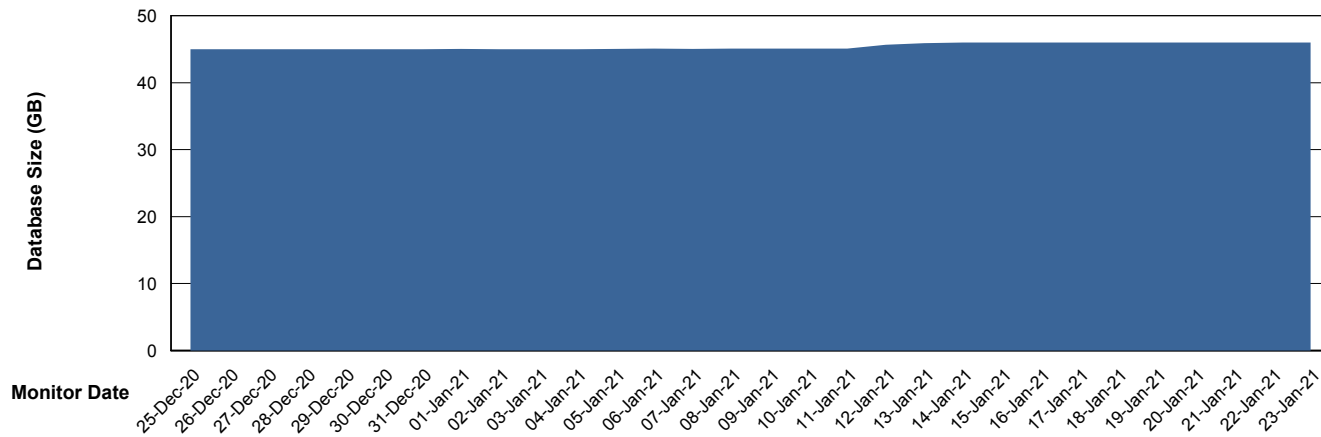

Weekly SLA Customer Report

Customer ELJ Production
Database ID 72

DATABASE SIZE ELJDB_PRD_BI

Database growth over last month

DATABASE SIZE ELJDB_Production

Database growth over last month

Weekly SLA Customer Report