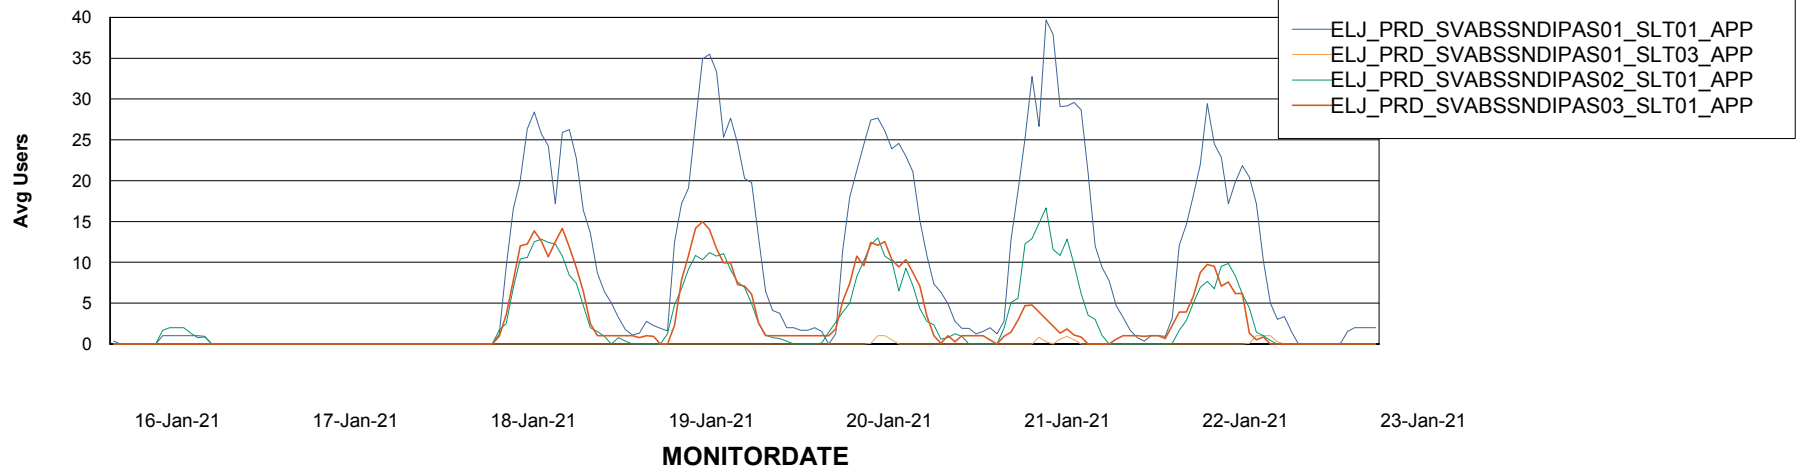

Weekly SLA Customer Report

Customer ELJ Production
Database ID 72

ABSSolute Application Server Services

Avg memory used per ABS Server Service

Avg users per day per ABS server

Weekly SLA Customer Report

Customer ELJ Production
Database ID 72