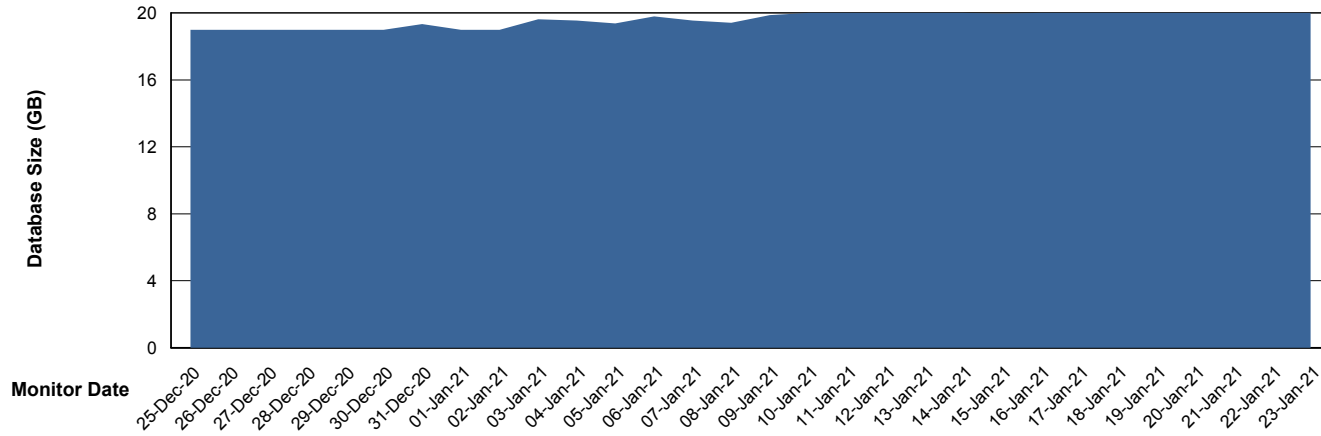

Weekly SLA Customer Report

Customer ELJ Production
Database ID 72

Database Performance ELJDB_PRD_BI

DB Processes Max 1,000
DB Sessions Max 1,524

Weekly SLA Customer Report

Customer ELJ Production
Database ID 72

Database Performance ELJDB_Production

DB Processes Max 600
DB Sessions Max 924

Weekly SLA Customer Report

Customer ELJ Production
Database ID 72

Database Performance ELJDB_Standby

DB Processes Max 600
DB Sessions Max 924

Weekly SLA Customer Report

Customer ELJ Production
Database ID 72

DATABASE SIZE ELJDB_PRD_BI

Database growth over last month

DATABASE SIZE ELJDB_Production

Database growth over last month

Weekly SLA Customer Report