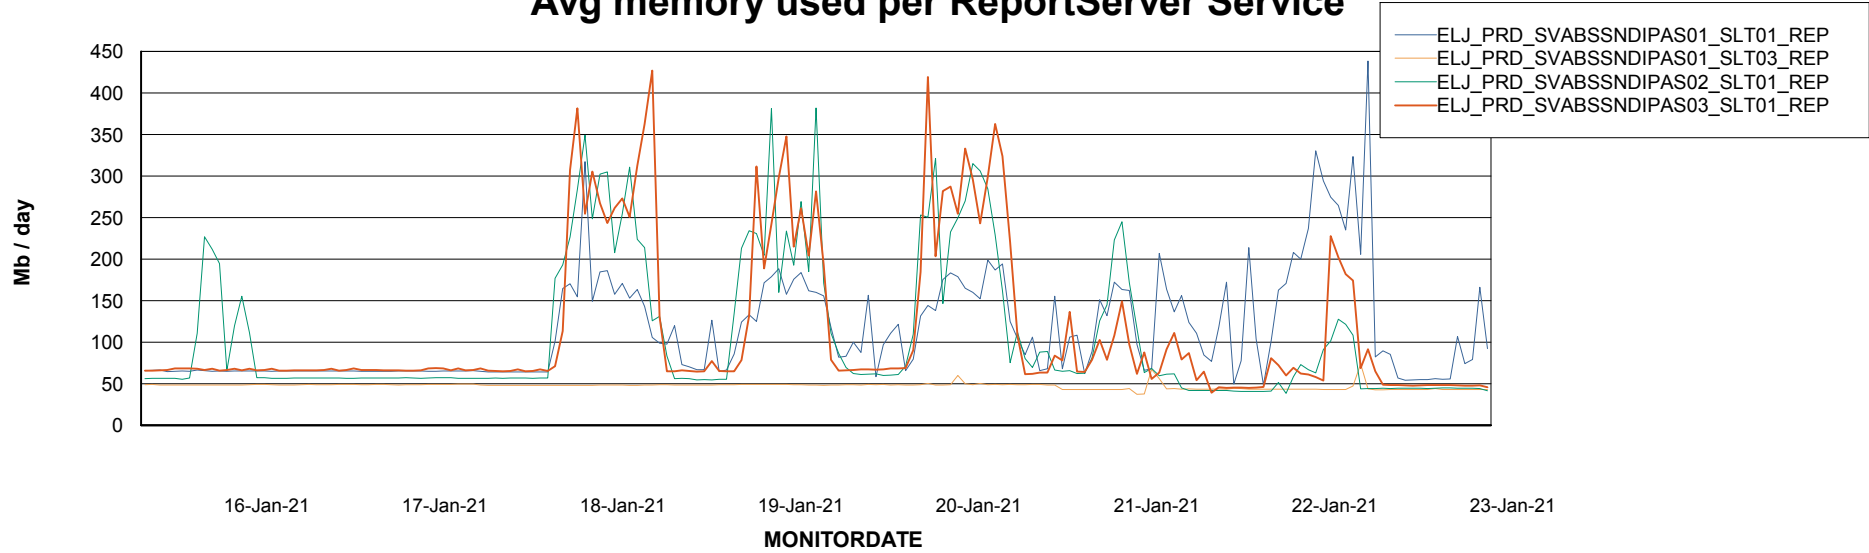

ABSSolute Application ReportServer Services

Avg memory used per ReportServer Service