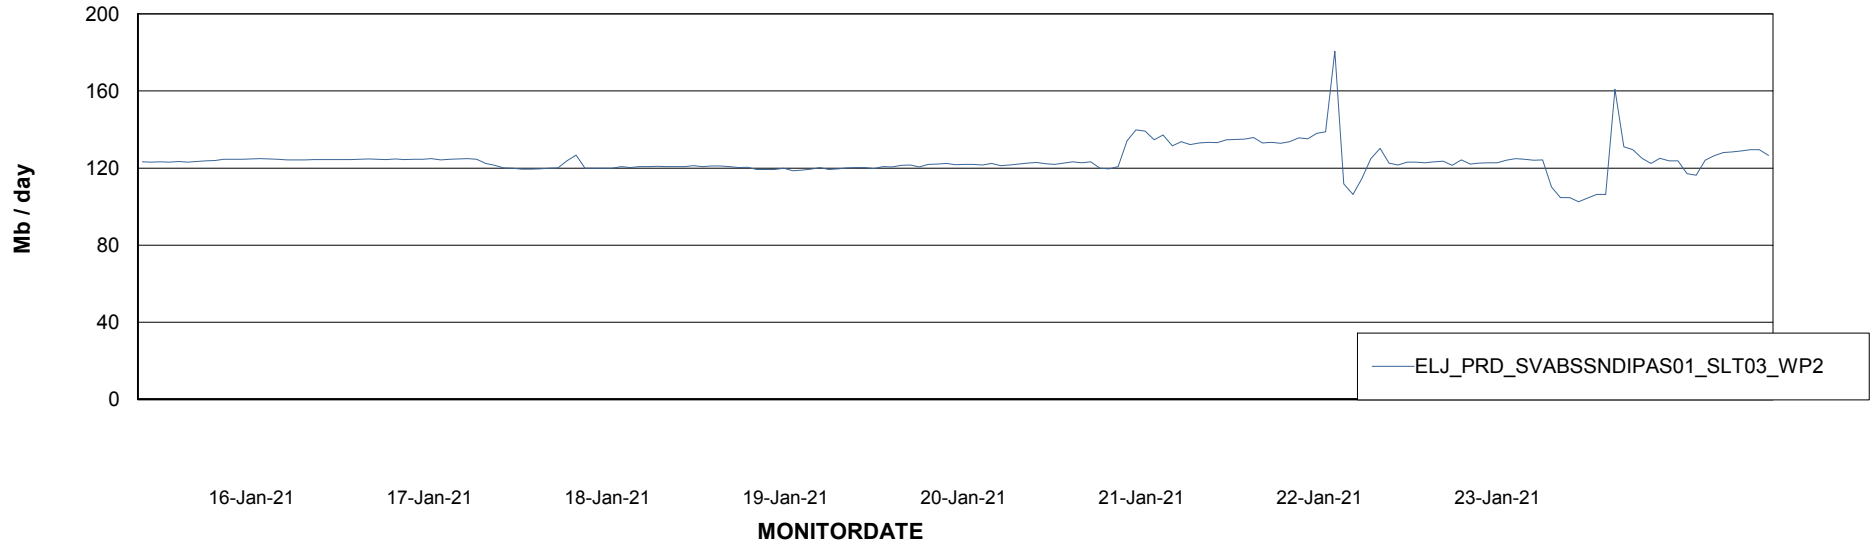

ABSSolute Application ReportServer Services

Avg memory used per ReportServer Service

Weekly SLA Customer Report

Customer ELJ Production
Database ID 72

ABSolute Web Component Services

Avg memory used per ABS Web component