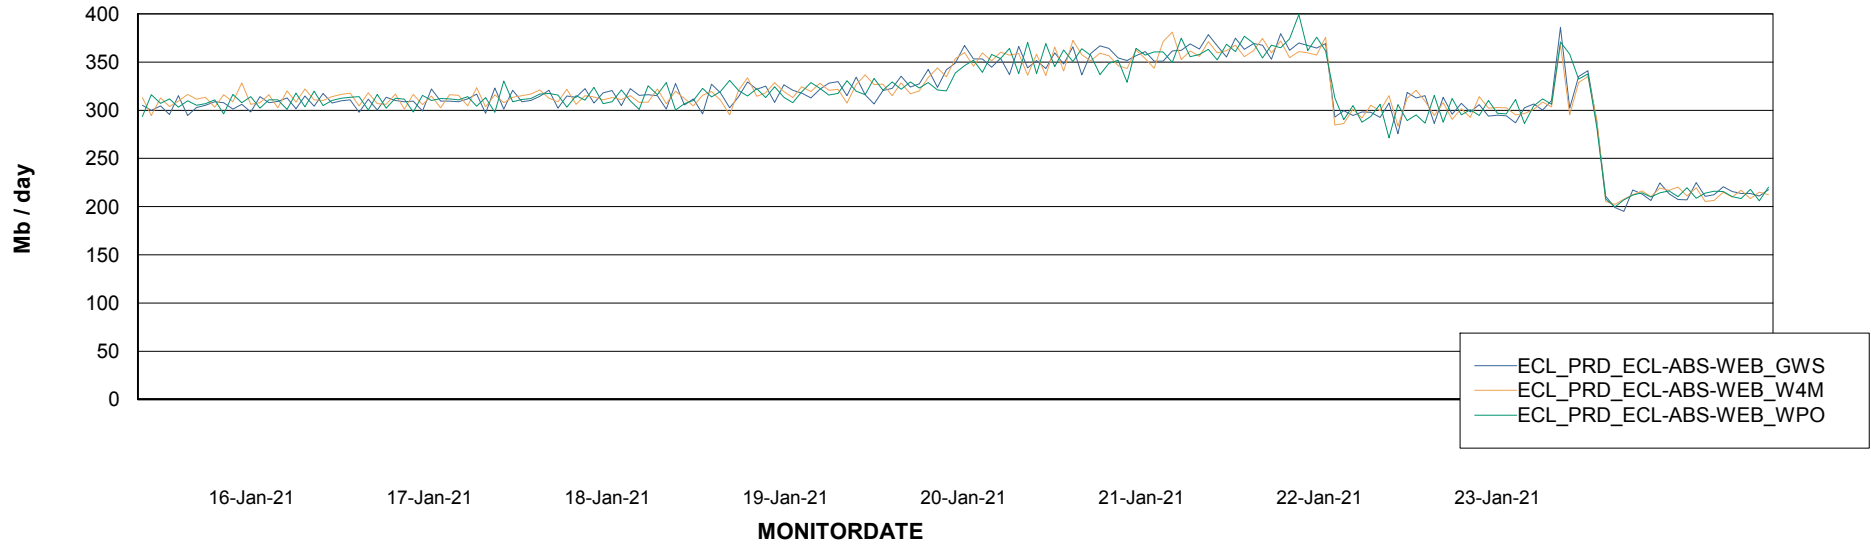

ABSolute Web Component Services

Avg memory used per ABS Web component