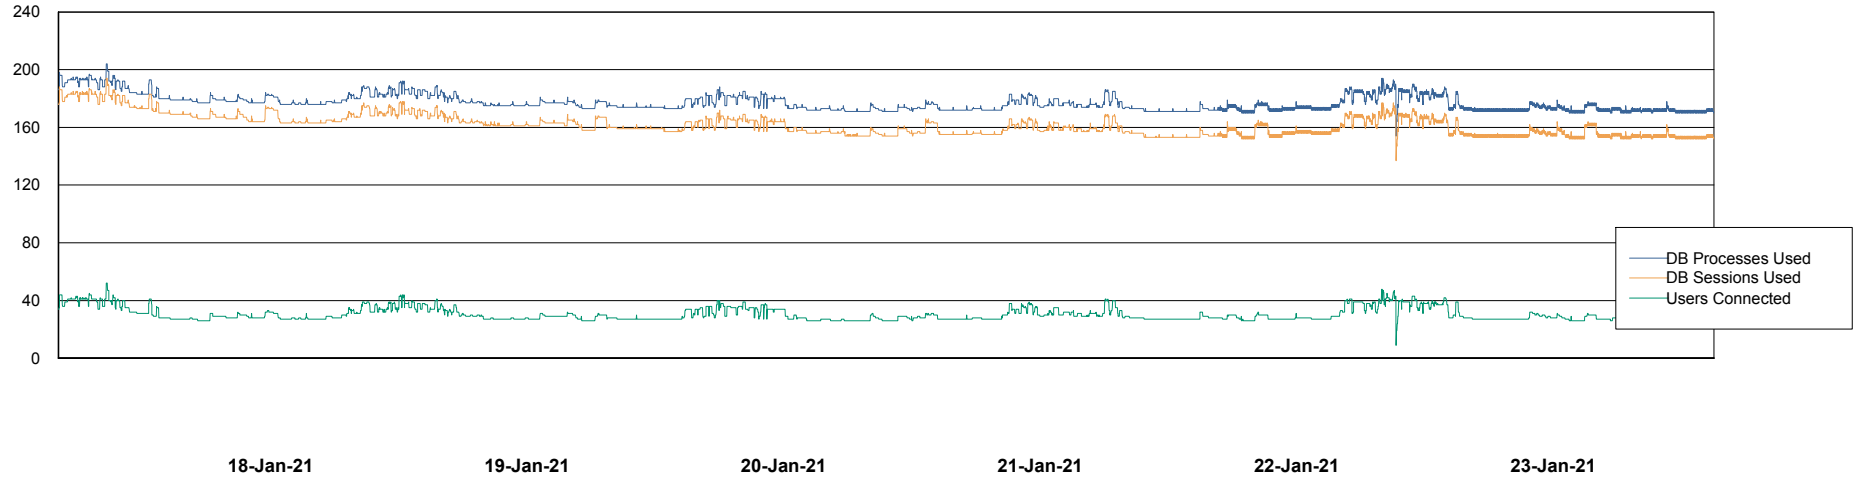

Weekly SLA Customer Report

Customer ECL Production
Database ID 77

Harddisk Usage ECL_PRD_ECL-ABS-WEB

	Free disk space on c: (%)	Total disk space on c: (Gb)
23-Jan-21	66	127
22-Jan-21	66	127
21-Jan-21	67	127
20-Jan-21	67	127
19-Jan-21	67	127
18-Jan-21	67	127
17-Jan-21	67	127

Weekly SLA Customer Report

Customer ECL Production
Database ID 77

Database Performance ECLDB_Production

DB Processes Max 1,000
DB Sessions Max 1,536

Weekly SLA Customer Report

Customer ECL Production
Database ID 77