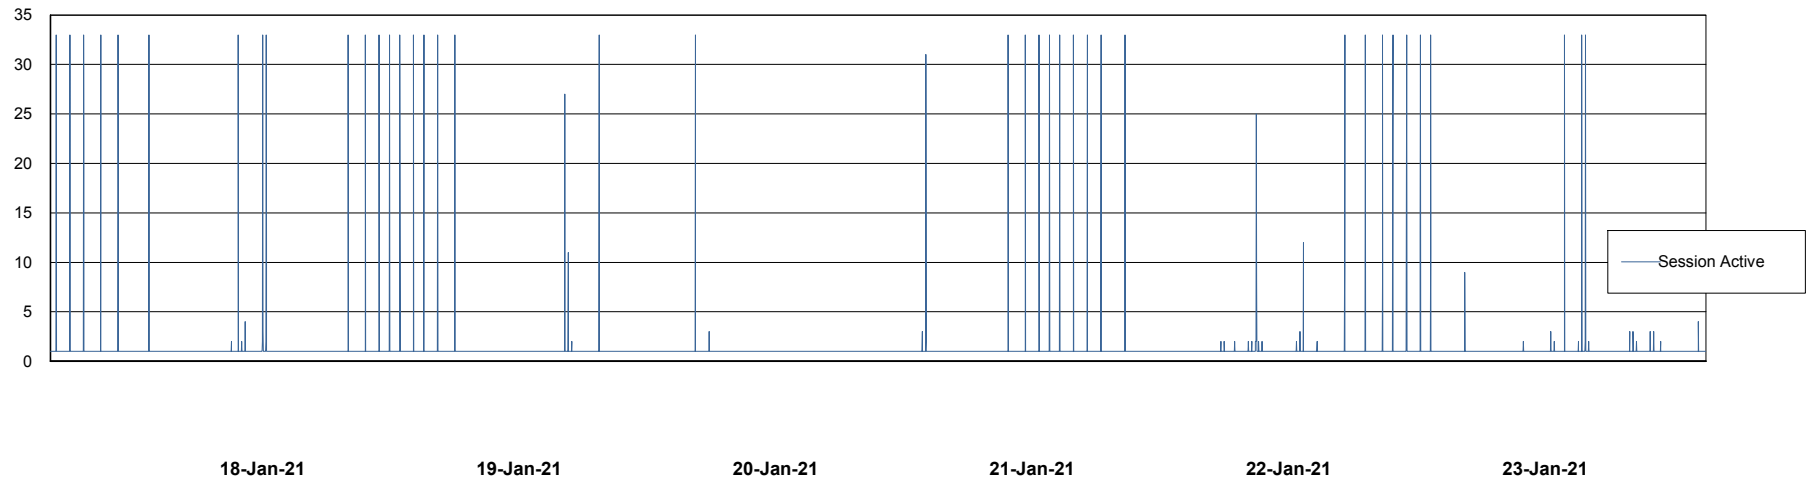

Weekly SLA Customer Report

Customer ECL Production
Database ID 77

Database Performance ECLDB_Production

DB Processes Max 1,000
DB Sessions Max 1,536

Weekly SLA Customer Report

Customer ECL Production
Database ID 77

Database Performance ECLDB_Standby

DB Processes Max 1,000
DB Sessions Max 1,536

Weekly SLA Customer Report

Customer ECL Production
 Database ID 77

DATABASE SIZE ECLDB_Production

Database growth over last month