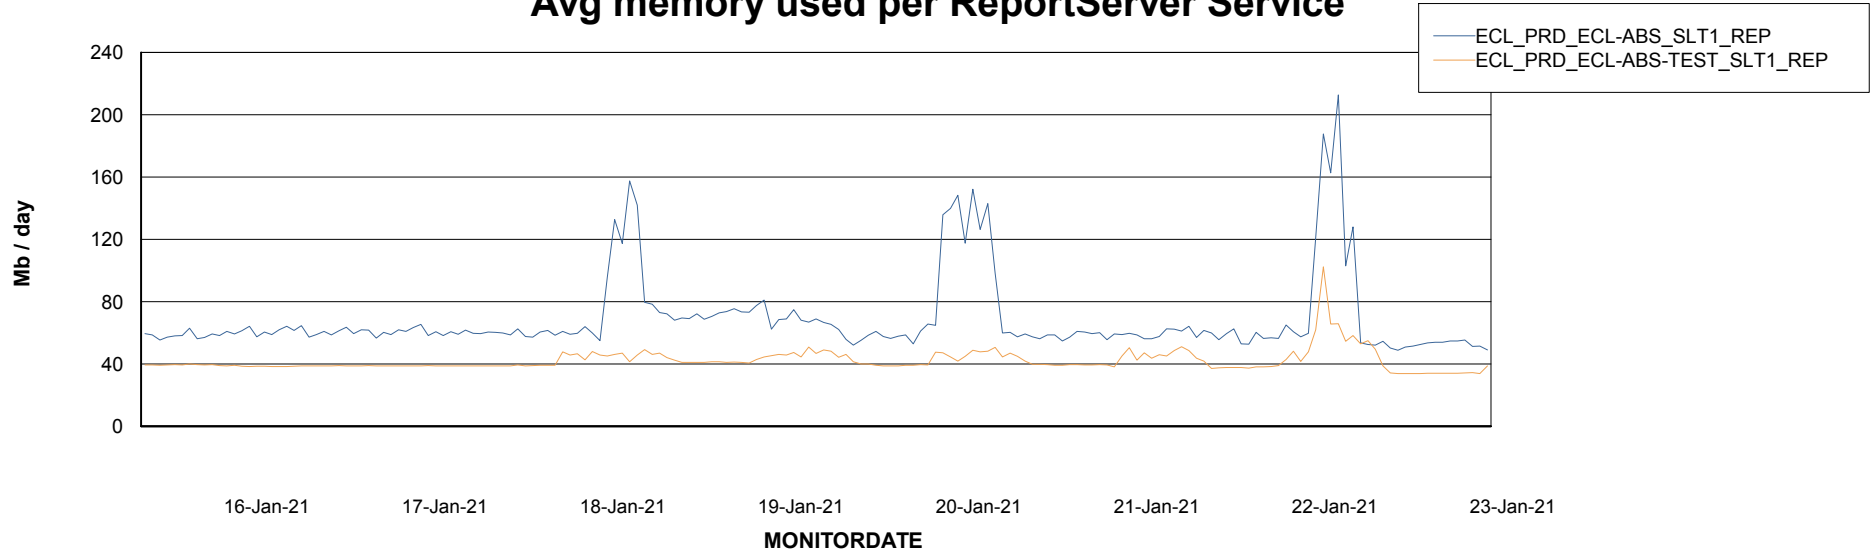

Avg memory used per ABS Server Service

Avg users per day per ABS server

Weekly SLA Customer Report

Customer ECL Production
Database ID 77

ABSSolute Application ReportServer Services

Avg memory used per ReportServer Service