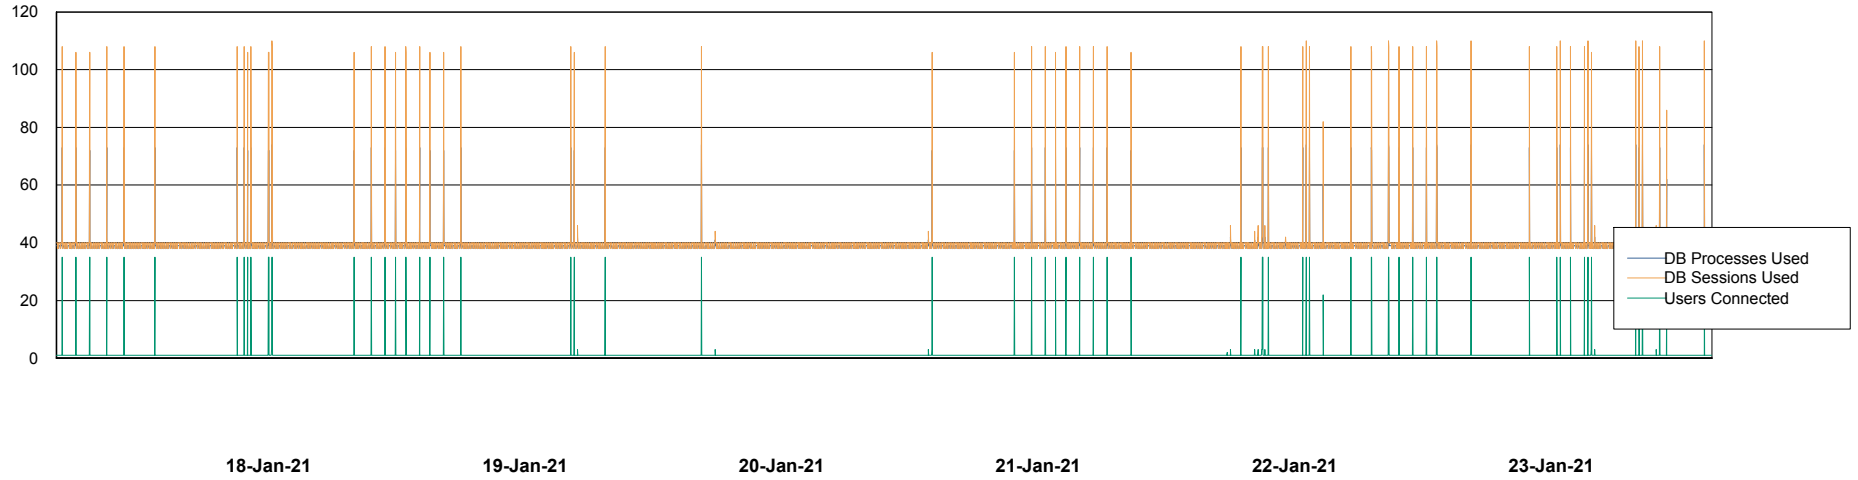

Weekly SLA Customer Report

Customer ECL Production
Database ID 77

Database Performance ECLDB_Production

DB Processes Max 1,000
DB Sessions Max 1,536

Weekly SLA Customer Report

Customer ECL Production
Database ID 77

Database Performance ECLDB_Standby

DB Processes Max 1,000
DB Sessions Max 1,536

Weekly SLA Customer Report

Customer ECL Production
 Database ID 77

DATABASE SIZE ECLDB_Production

Database growth over last month