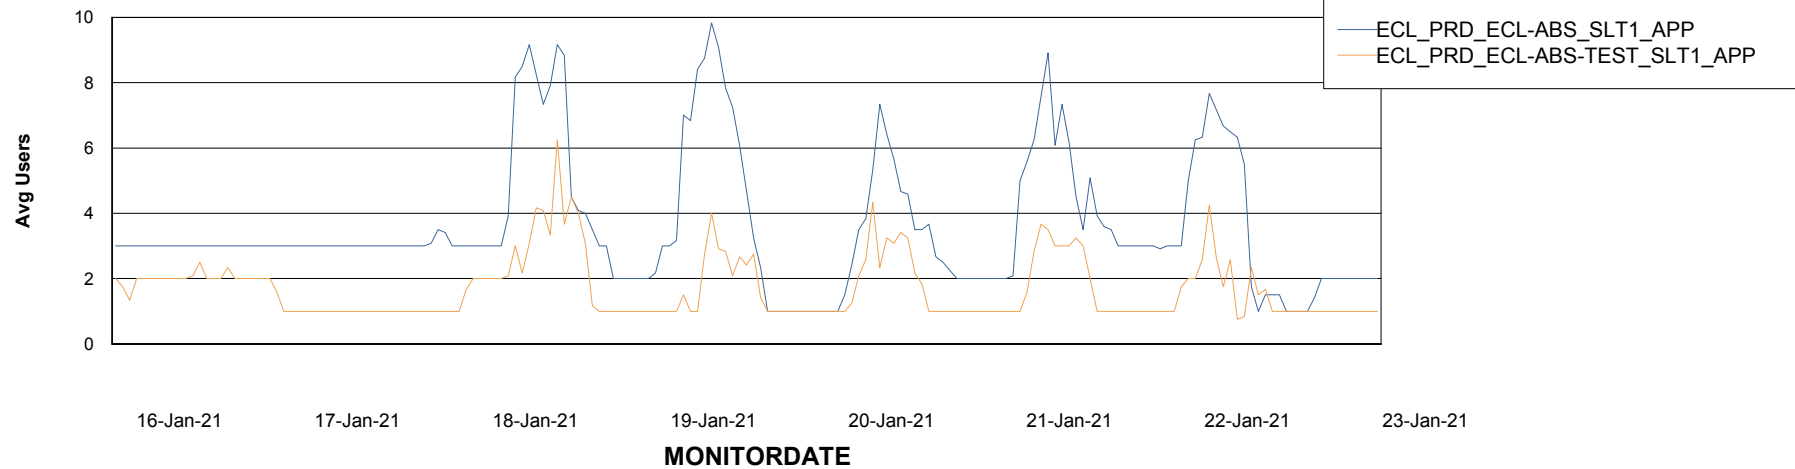

Avg users per day per ABS server