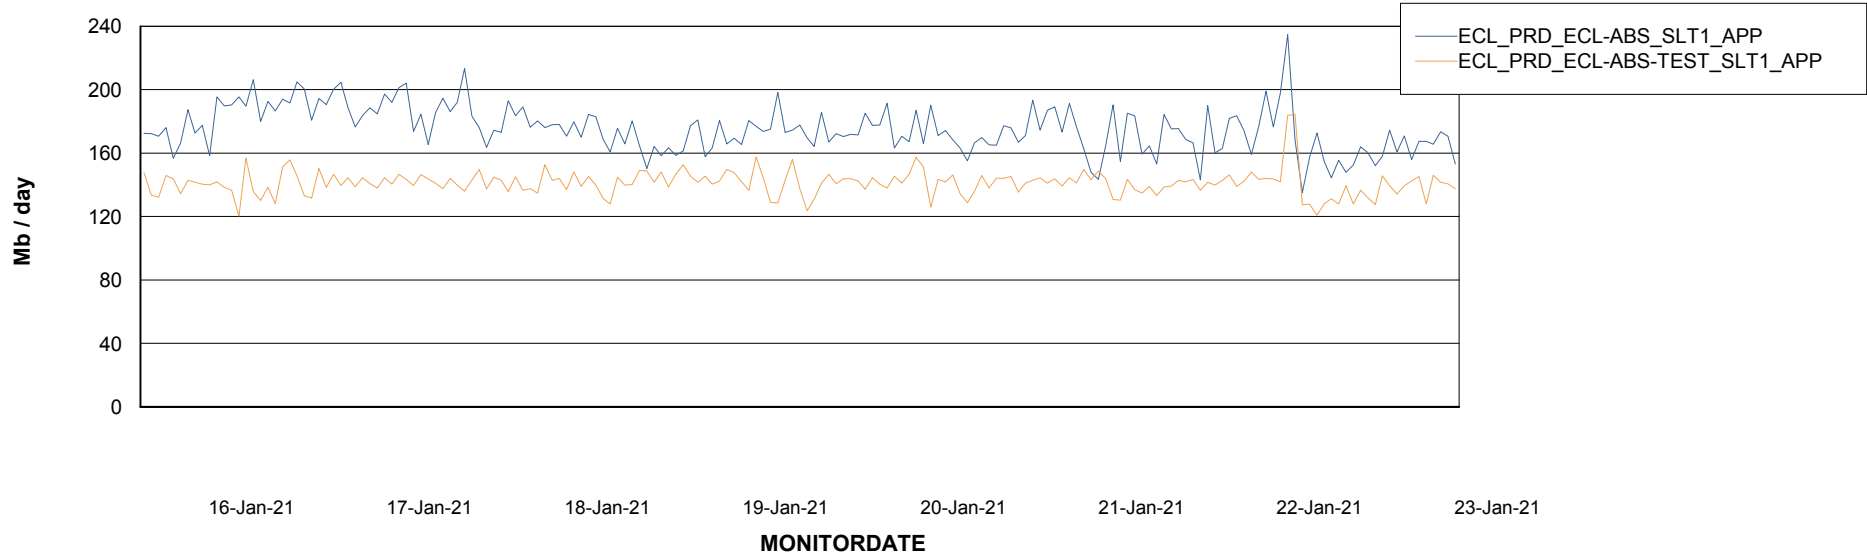

ABSSolute Application Server Services

Avg memory used per ABS Server Service