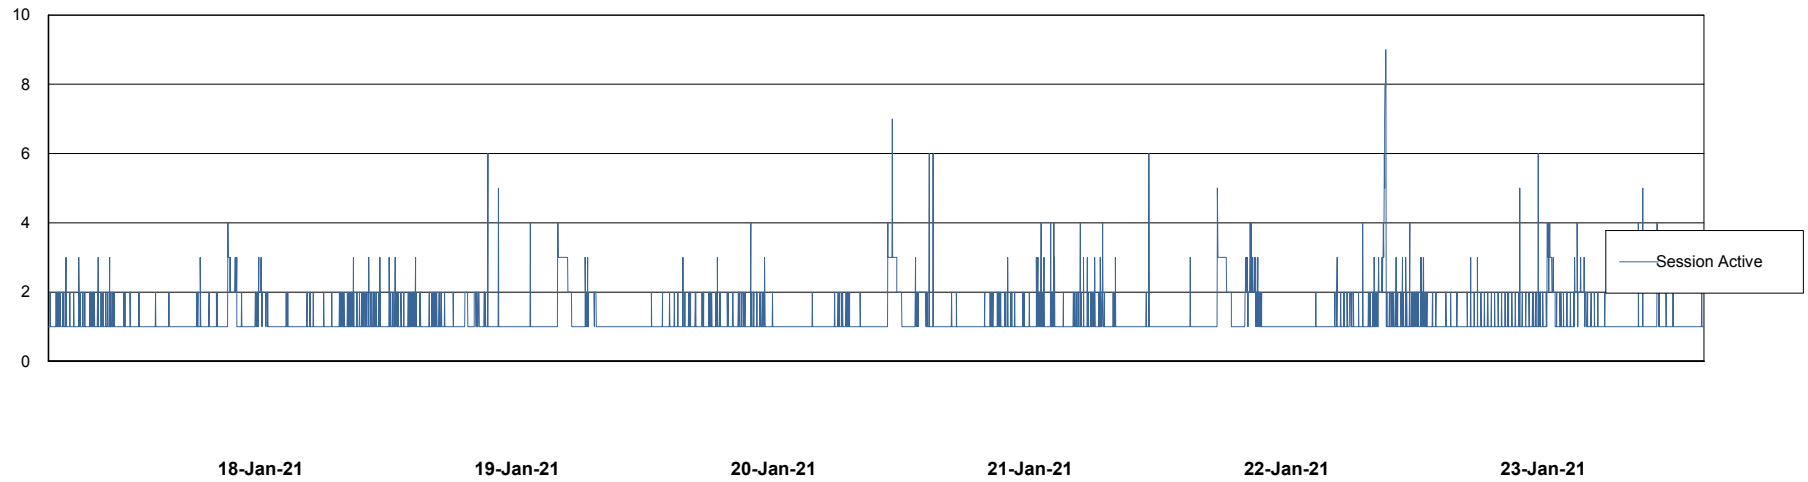

Weekly SLA Customer Report

Customer ECL Production
Database ID 77

Harddisk Usage ECL_PRD_ECL-ABS-WEB

	Free disk space on c: (%)	Total disk space on c: (Gb)
23-Jan-21	66	127
22-Jan-21	66	127
21-Jan-21	67	127
20-Jan-21	67	127
19-Jan-21	67	127
18-Jan-21	67	127
17-Jan-21	67	127

Weekly SLA Customer Report

Customer ECL Production
Database ID 77

Database Performance ECLDB_Production

DB Processes Max 1,000
DB Sessions Max 1,536

Weekly SLA Customer Report

Customer ECL Production
Database ID 77