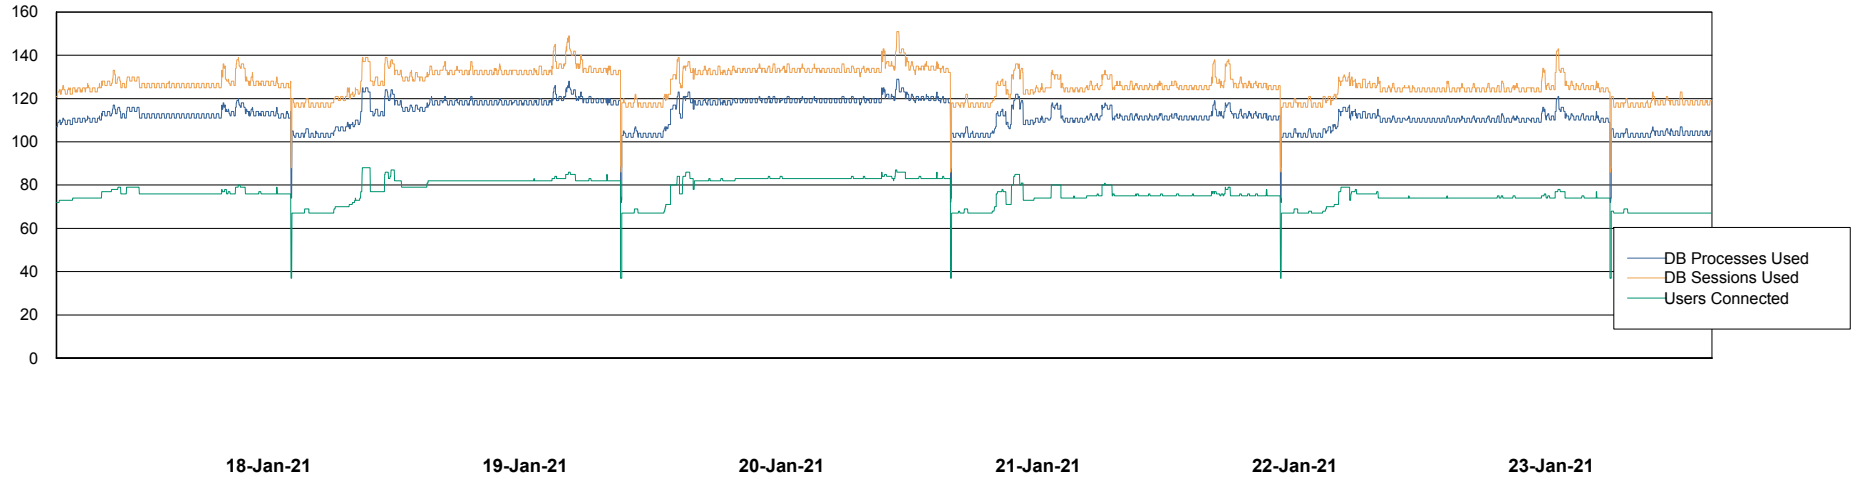

Database Performance DFDDB_Production

DB Processes Max 600
DB Sessions Max 924