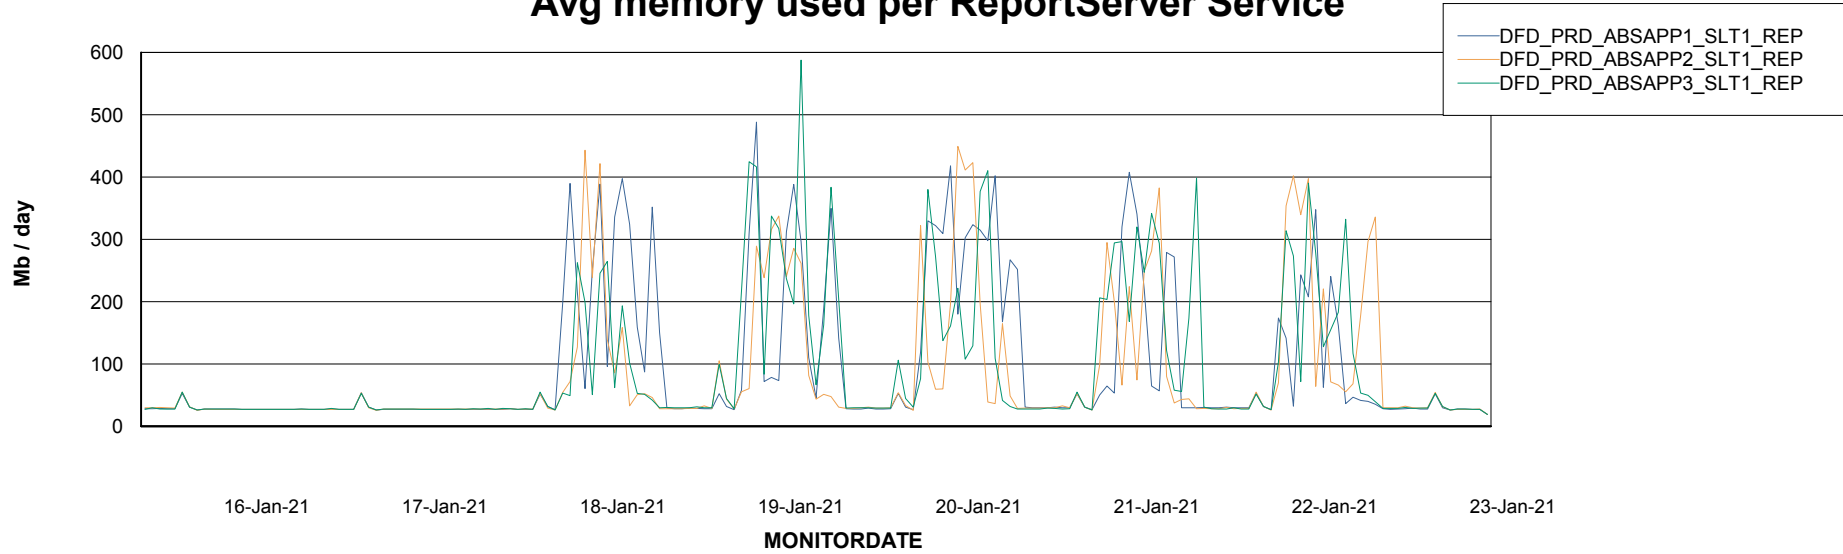

ABSSolute Application ReportServer Services

Avg memory used per ReportServer Service