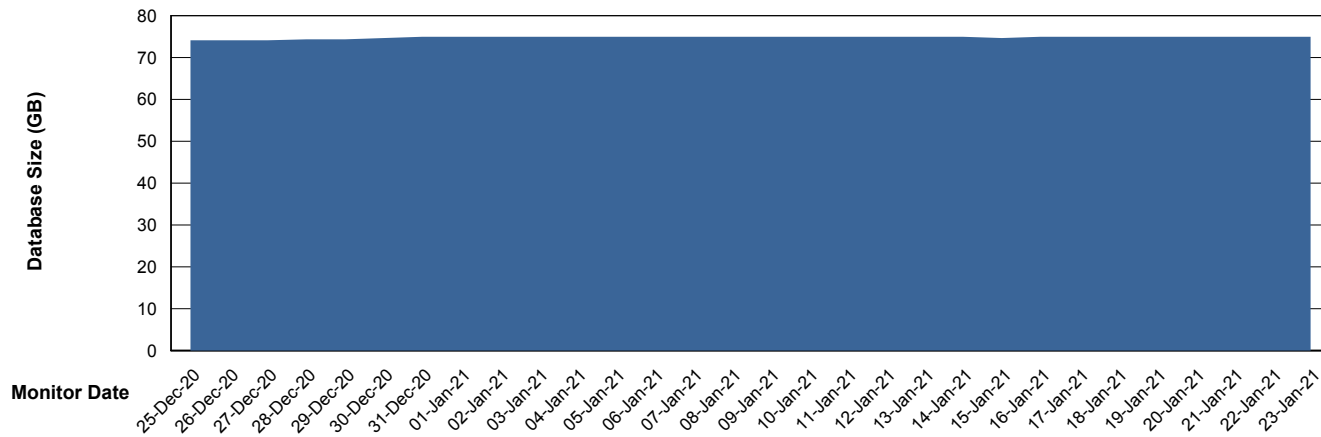

DATABASE SIZE DFDDDBI_Production

Database growth over last month