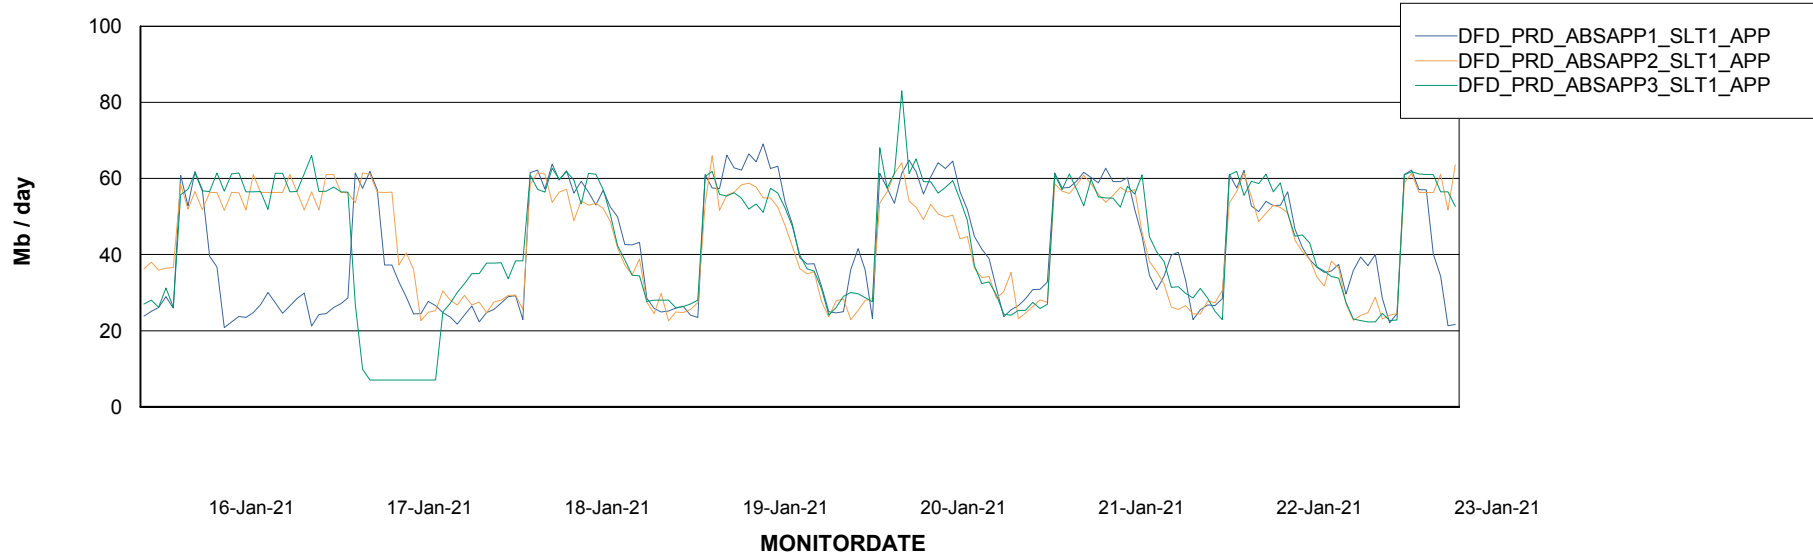

Weekly SLA Customer Report

Customer DFD Production
 Database ID 39

Database Tablespace DFDDDBI_Production

Date	Tablespace Name	Filesize (Gb)	Usedsize (Gb)	Percentage free
23-Jan-21	ABSDATA	44	36	18
	INDX	41	34	17
22-Jan-21	ABSDATA	44	36	18
	INDX	41	34	17
21-Jan-21	ABSDATA	44	36	18
	INDX	41	34	17
20-Jan-21	ABSDATA	44	36	18
	INDX	41	34	17
19-Jan-21	ABSDATA	44	36	18
	INDX	41	33	20
18-Jan-21	ABSDATA	44	36	18
	INDX	41	33	20
17-Jan-21	ABSDATA	44	36	18
	INDX	41	33	20

Weekly SLA Customer Report

Customer DFD Production
Database ID 39

ABSSolute Application Server Services

Avg memory used per ABS Server Service

Avg users per day per ABS server

Weekly SLA Customer Report

Customer DFD Production
Database ID 39