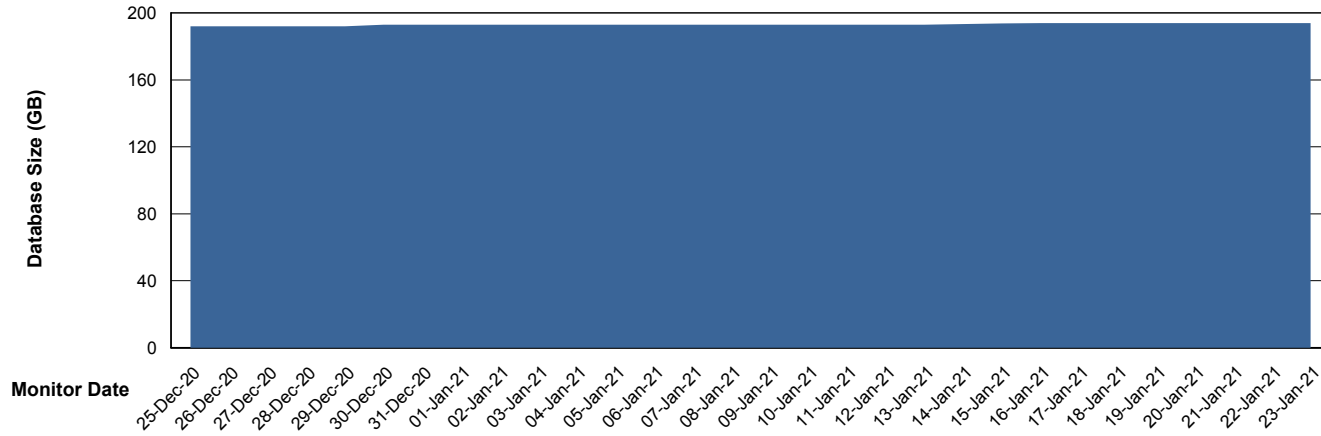

Database Performance DFDDDBI_Production

DB Processes Max 500
DB Sessions Max 772

Weekly SLA Customer Report

Customer DFD Production
Database ID 39

DATABASE SIZE DFDDDB_Production

Database growth over last month