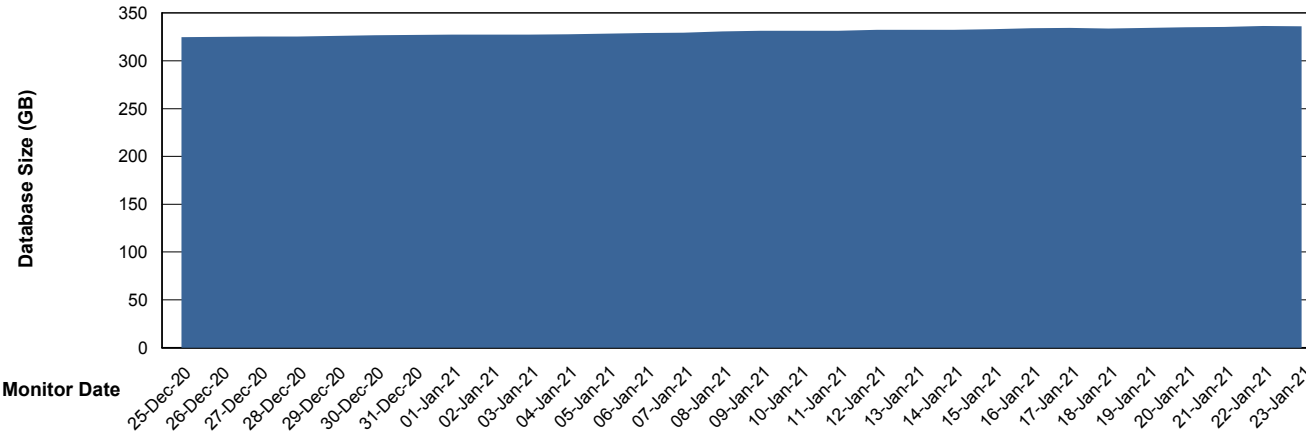

Database Performance CUS_ProdDB_Standby

DB Processes Max 300
DB Sessions Max 472

Weekly SLA Customer Report

Customer CUS Production
 Database ID 84

DATABASE SIZE CUS_ProdDB_Primary

Database growth over last month