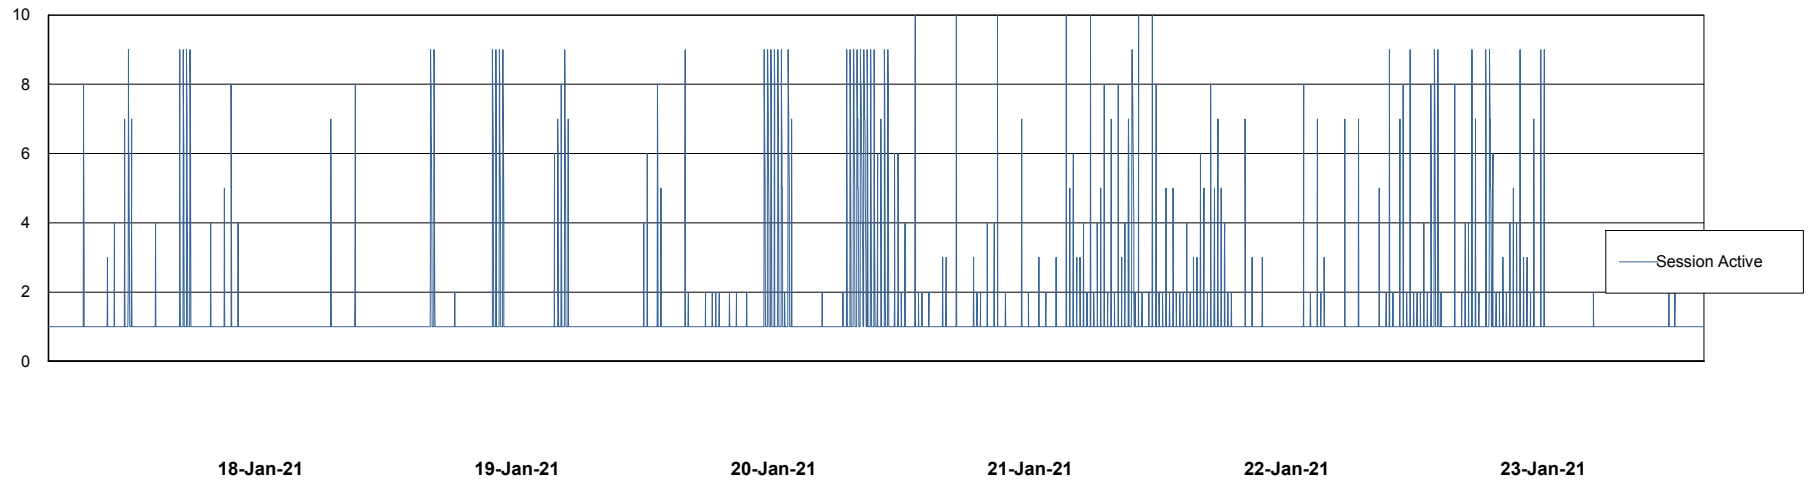

Database Performance CUS_ProdDB_Standby

DB Processes Max 300
DB Sessions Max 472