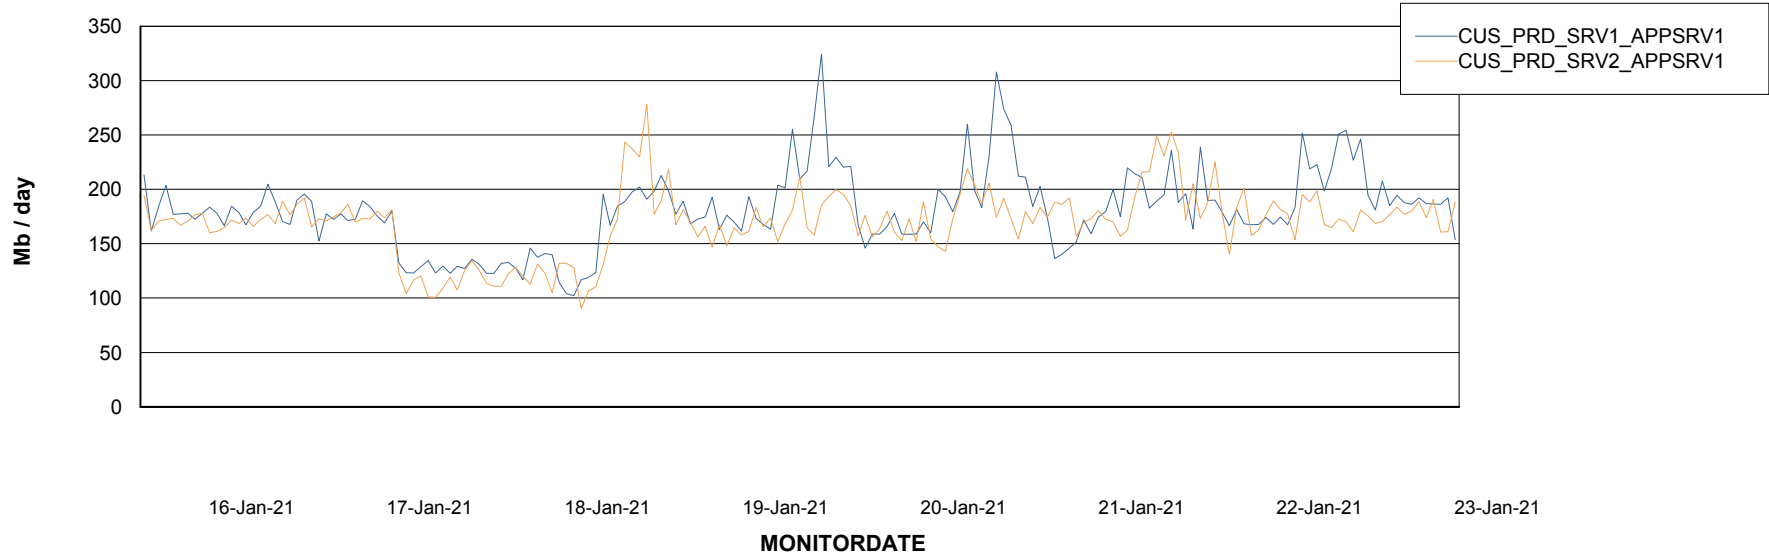

ABSSolute Application Server Services

Avg memory used per ABS Server Service