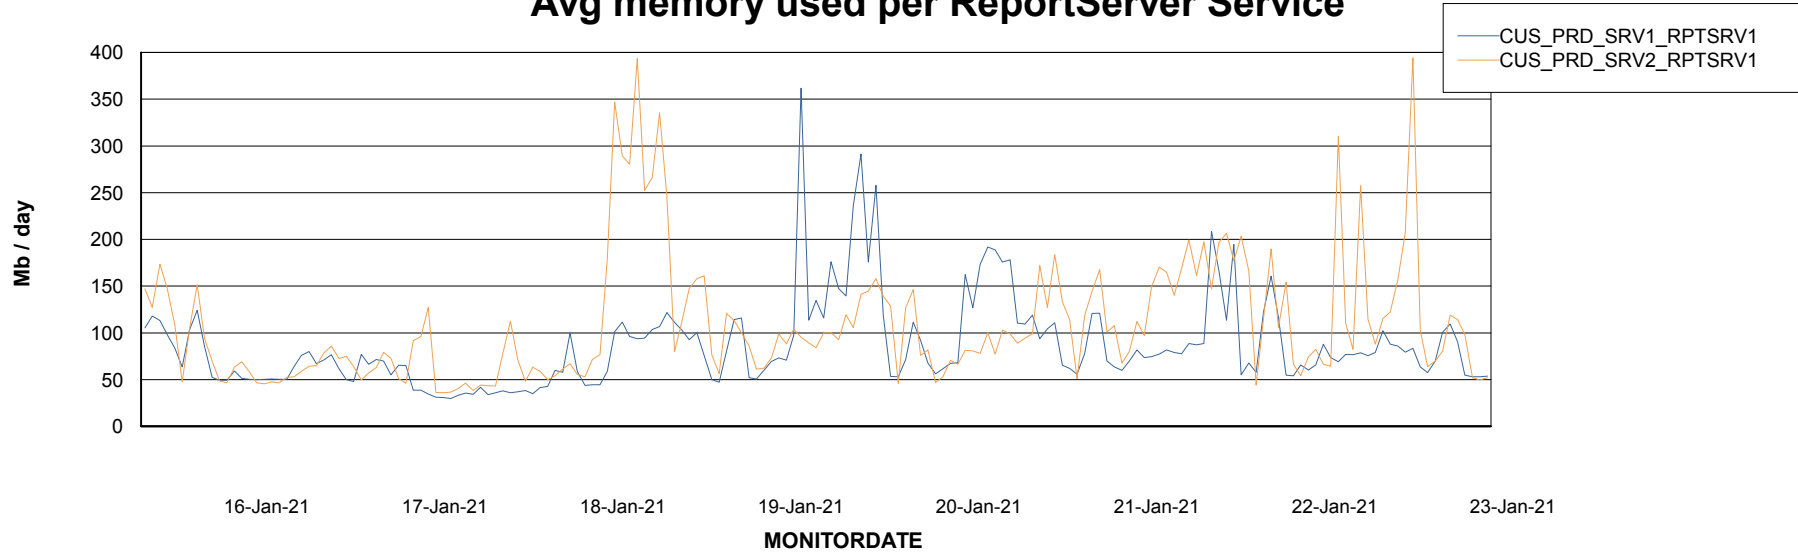

Avg memory used per ABS Server Service

Avg users per day per ABS server

Weekly SLA Customer Report

Customer CUS Production
Database ID 84

ABSolute Web Component Services

Avg memory used per ReportServer Service