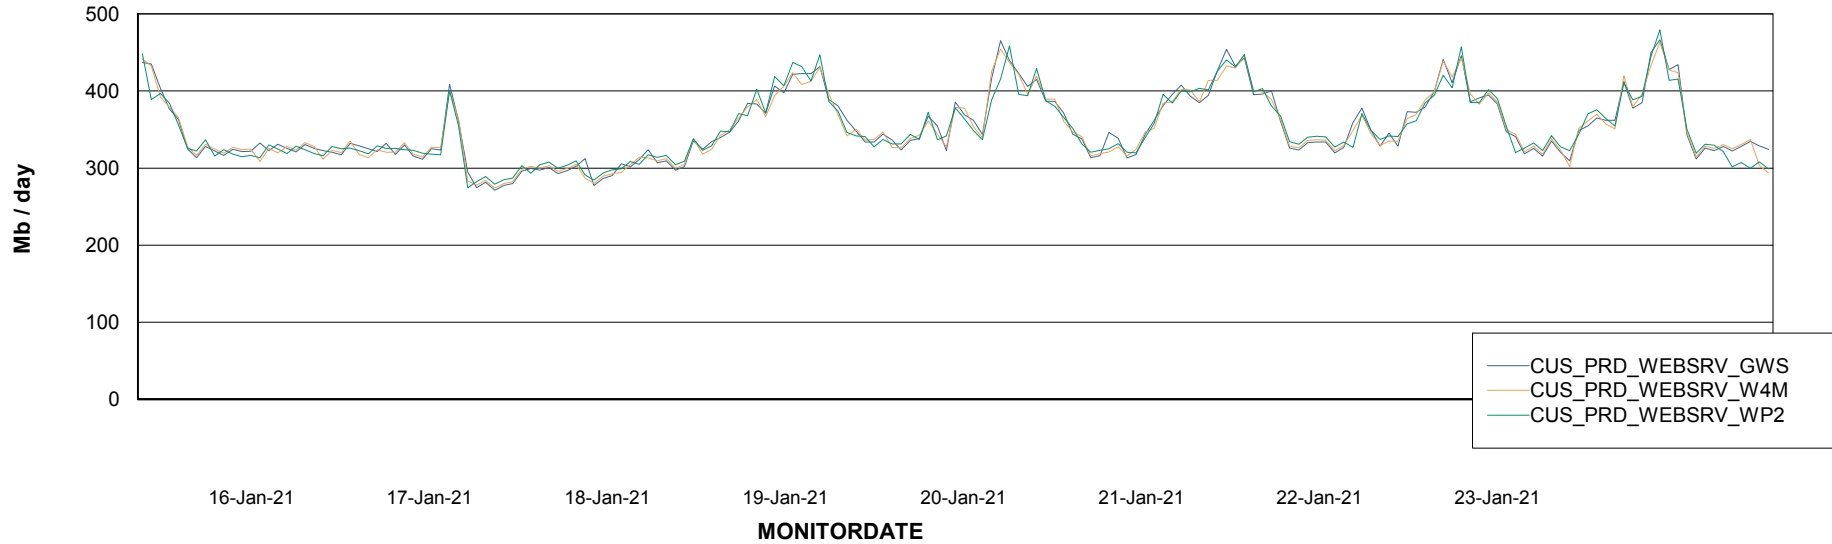

ABSSolute Web Component Services

Avg memory used per ABS Web component