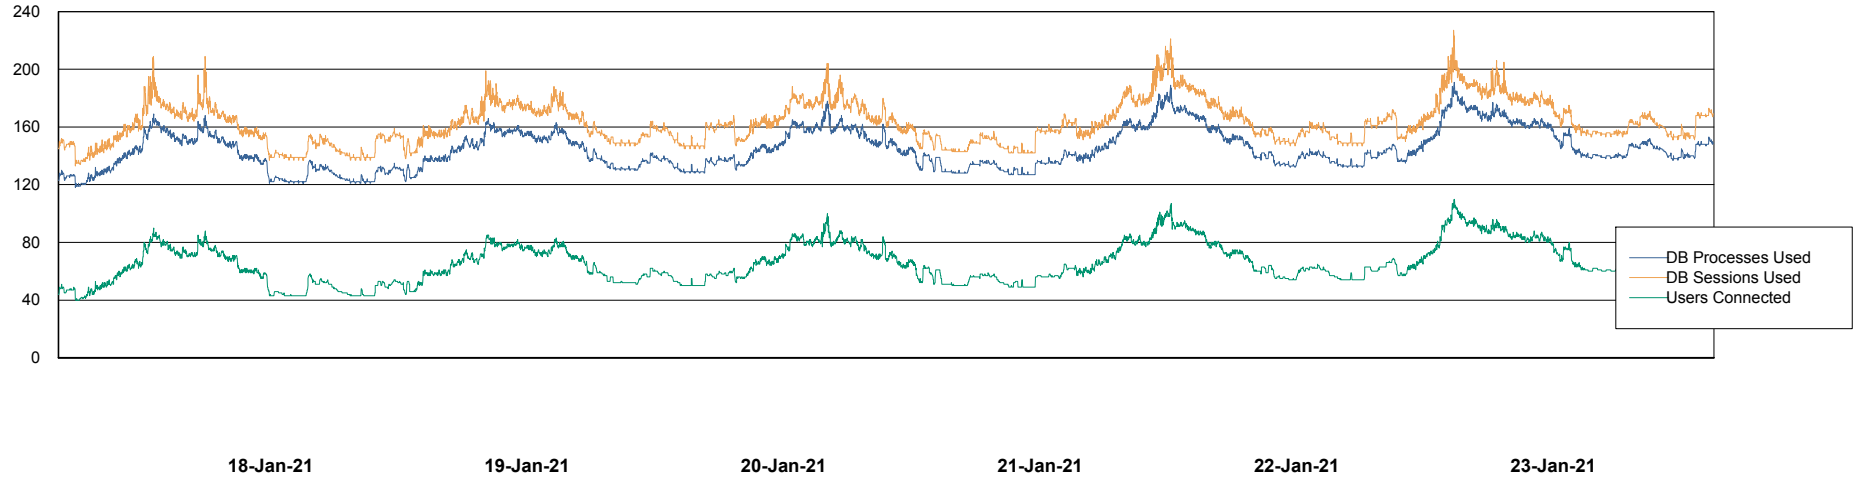

Database Performance CUS_ProdDB_Primary

DB Processes Max 300
DB Sessions Max 472