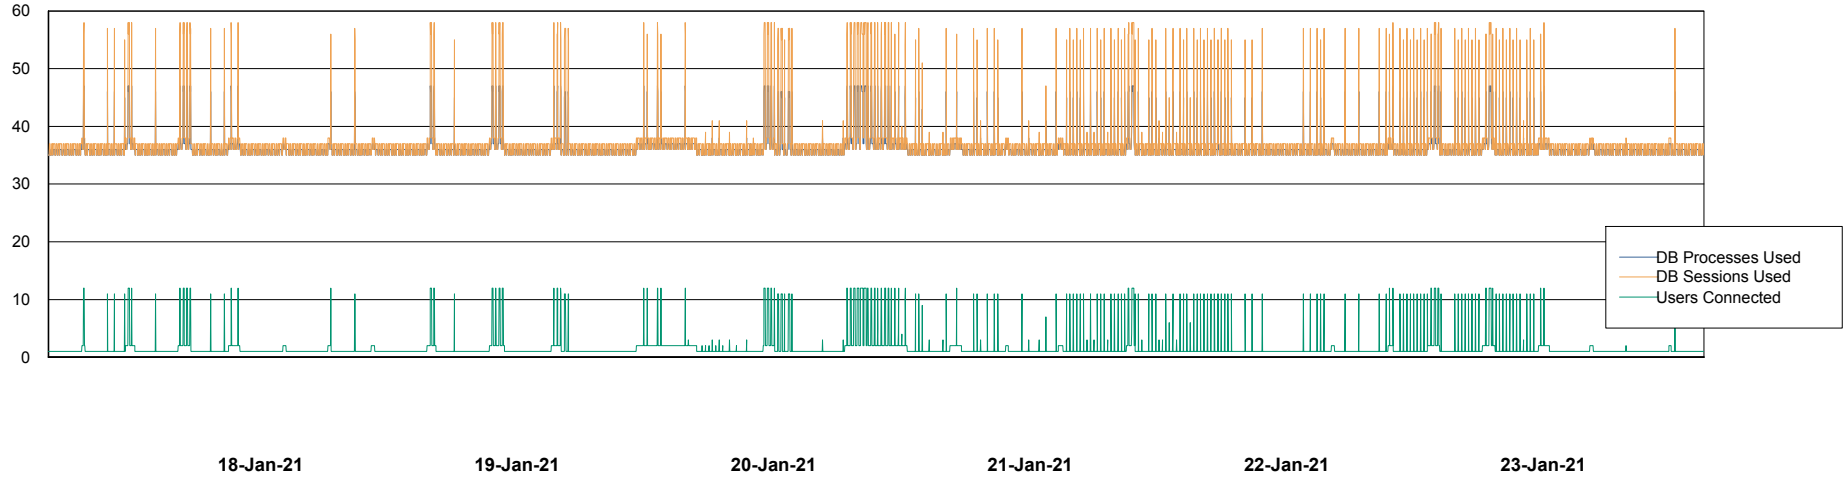

Database Performance CUS_ProdDB_Standby

DB Processes Max 300
DB Sessions Max 472