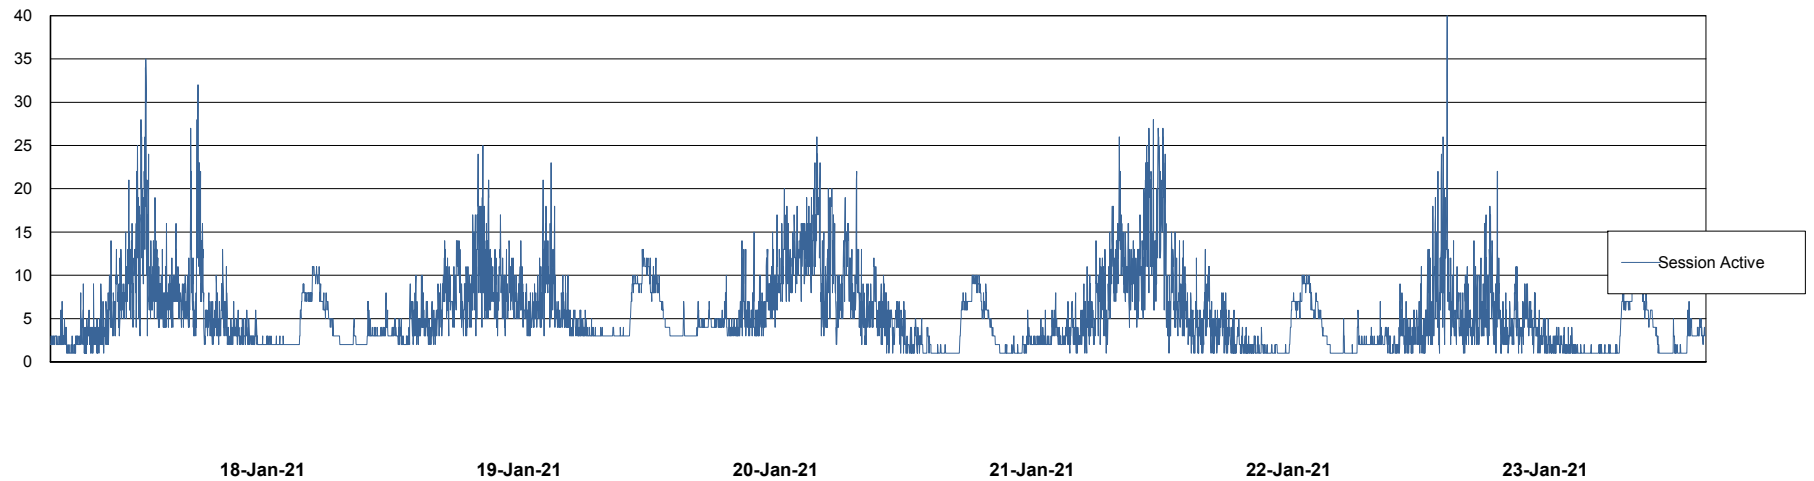

Database Performance CUS_ProdDB_Primary

DB Processes Max 300
DB Sessions Max 472