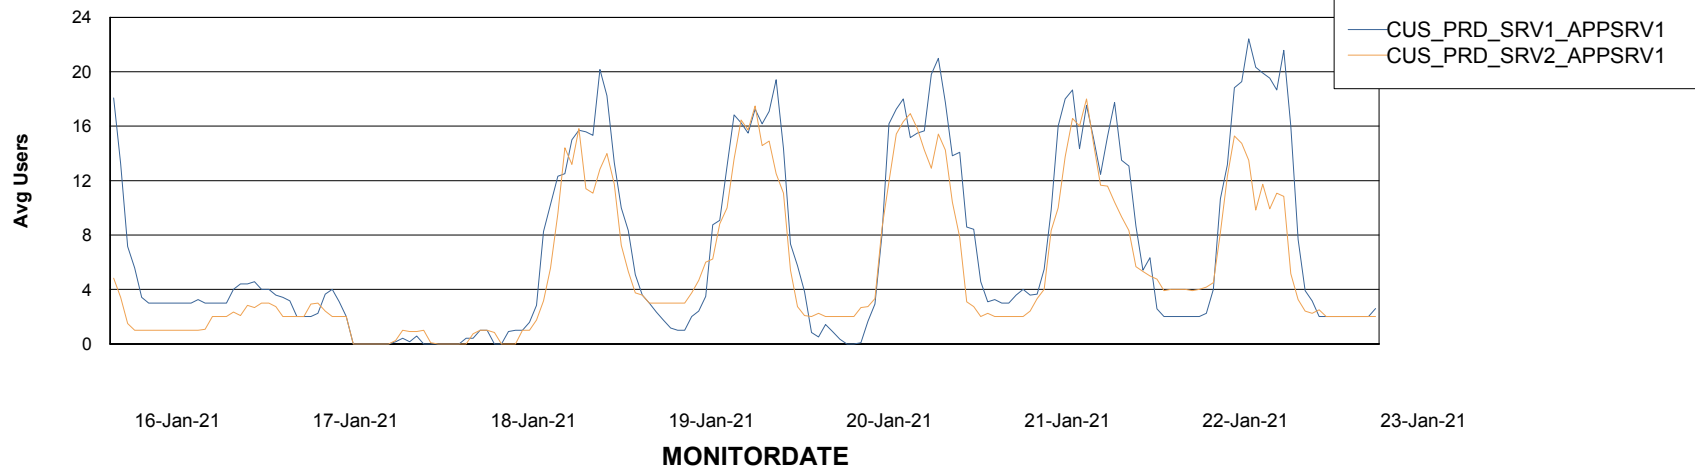

Avg users per day per ABS server