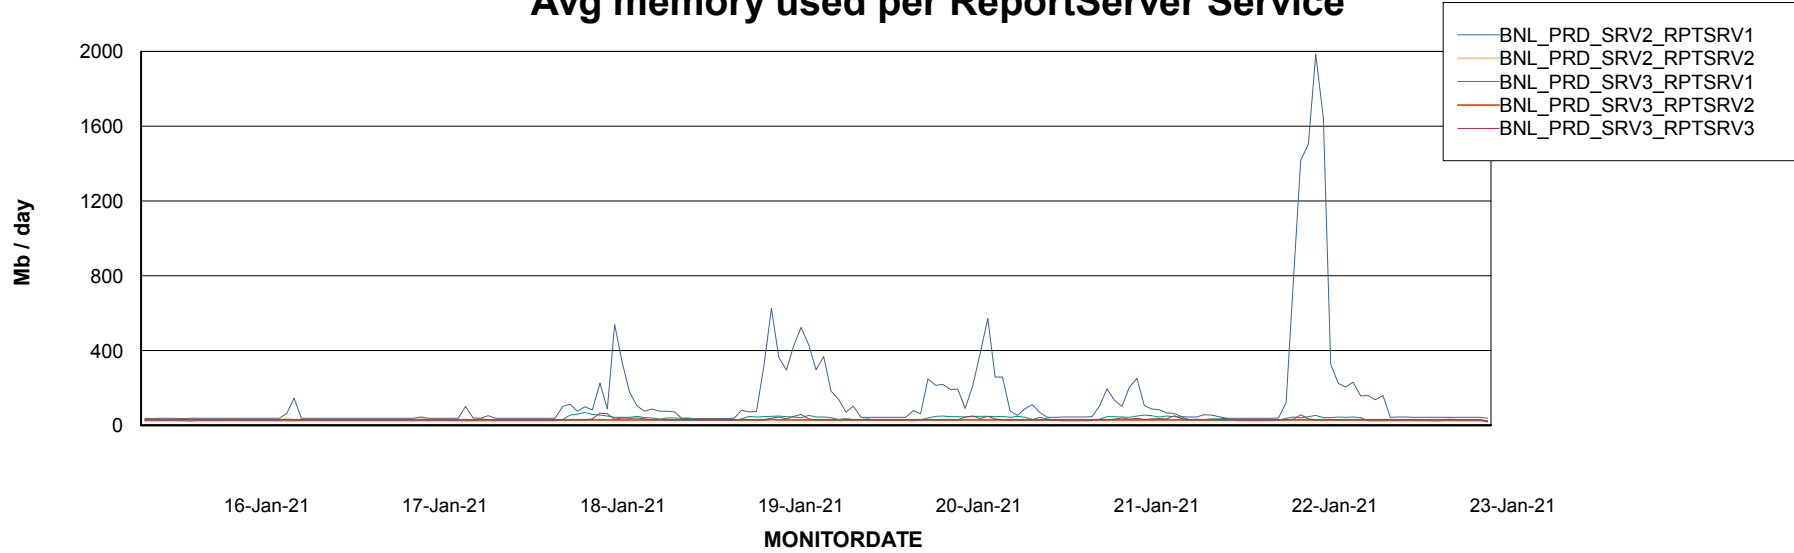

ABSSolute Web Component Services

Avg memory used per ReportServer Service