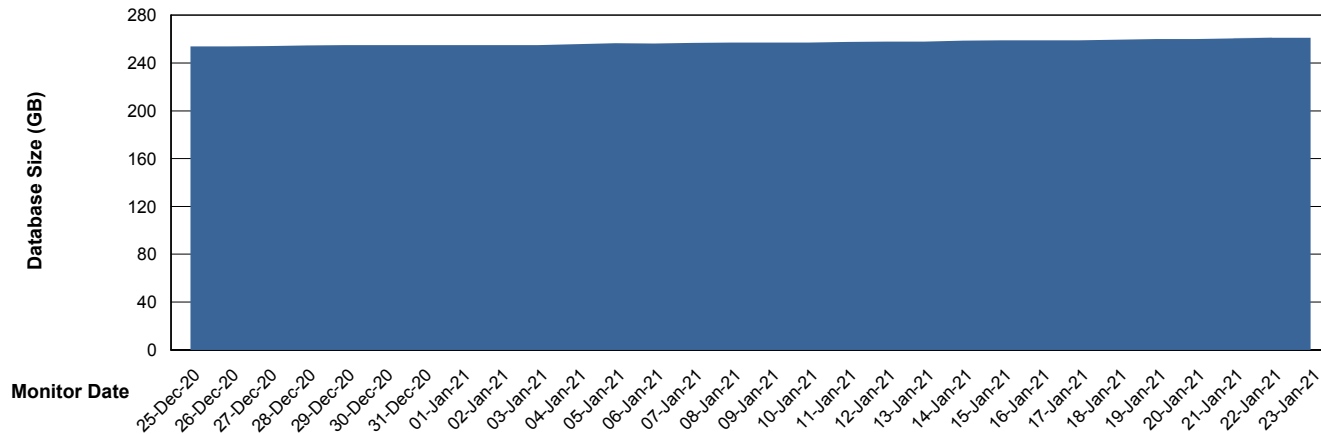

DATABASE SIZE BGGDB_Production

Database growth over last month