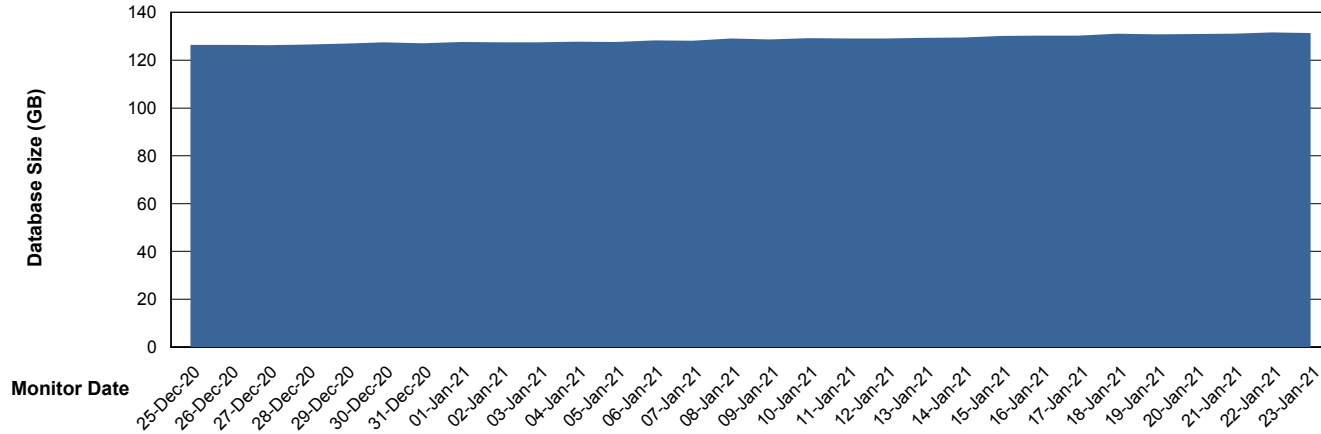

Customer BGG_Production
Database ID 58

Database Performance BGGDB_Standby

Weekly SLA Customer Report

Customer BGG_Production
Database ID 58

DATABASE SIZE BGGDB_BI

Database growth over last month

DATABASE SIZE BGGDB_Production