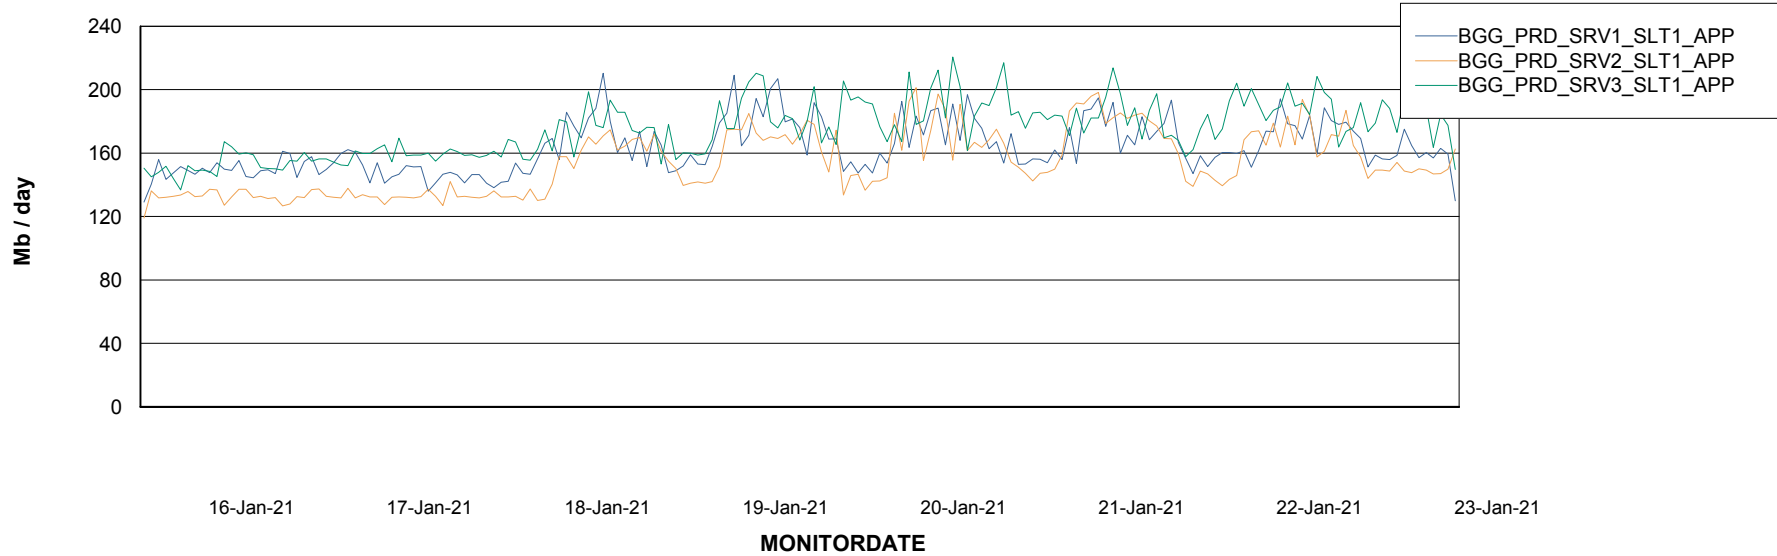

ABSSolute Application Server Services

Avg memory used per ABS Server Service