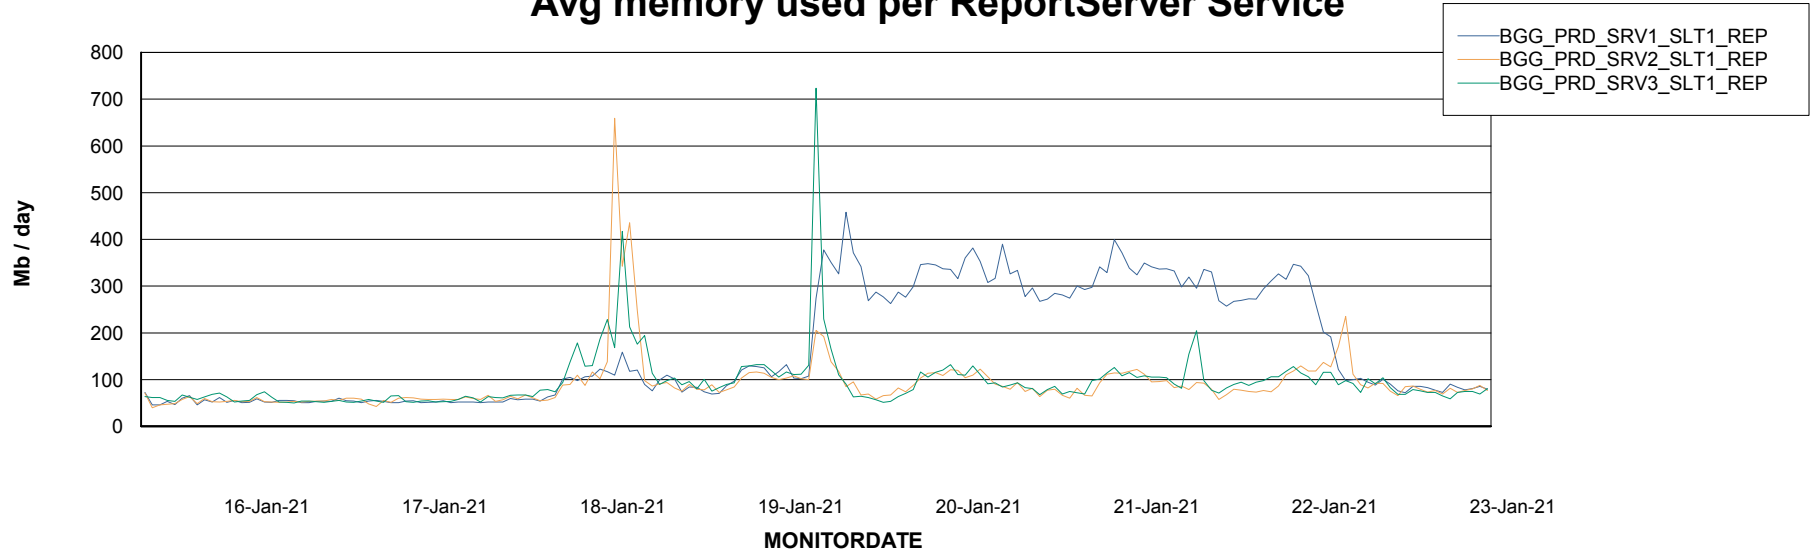

Avg memory used per ABS Server Service

Avg users per day per ABS server

Weekly SLA Customer Report

Customer BGG_Production
Database ID 58

ABSSolute Application ReportServer Services

Avg memory used per ReportServer Service