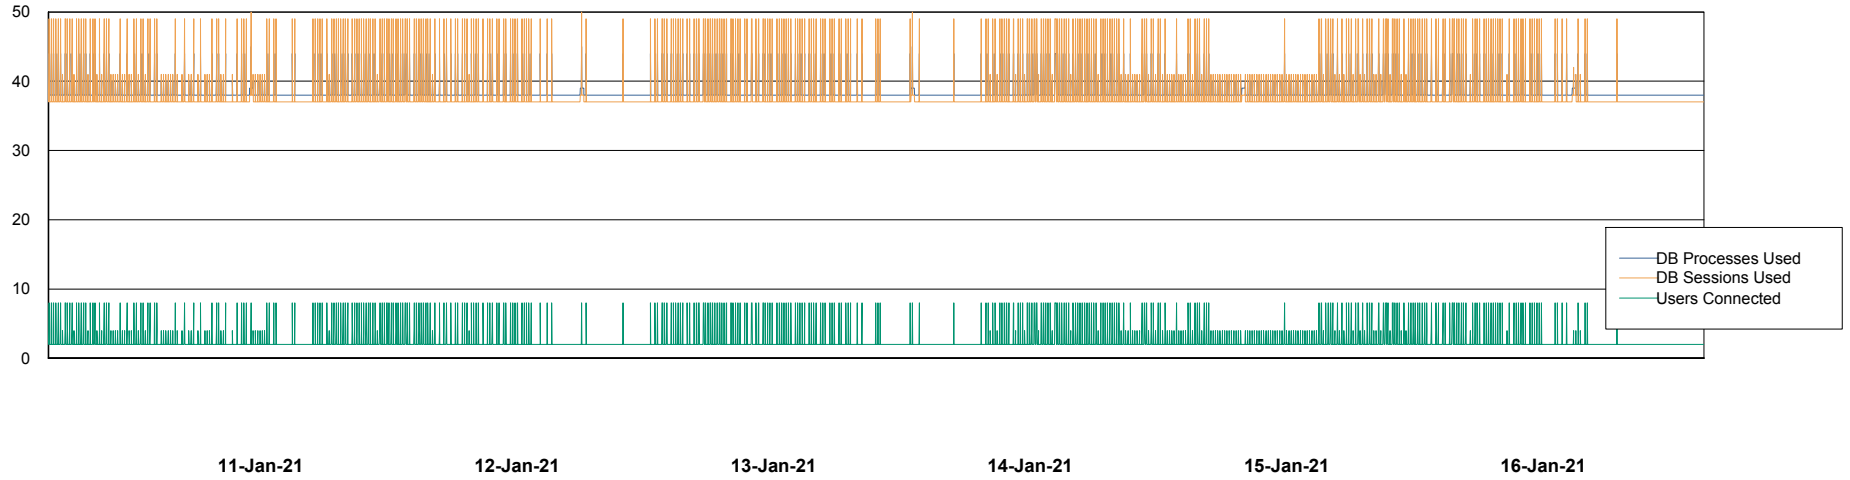

Database Performance VOSDB_Production

Weekly SLA Customer Report

Customer VOS_Production
Database ID 68

Database Performance VOSDB_Standby

Weekly SLA Customer Report

Customer VOS_Production
Database ID 68

DATABASE SIZE VOSBIDB_Production