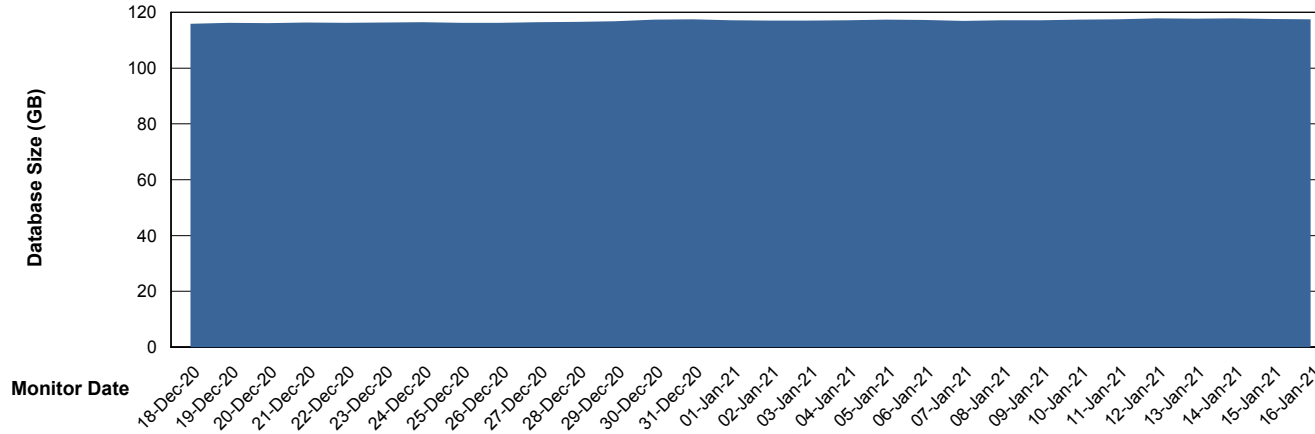

DATABASE SIZE VOSBIDB_Production

Database growth over last month