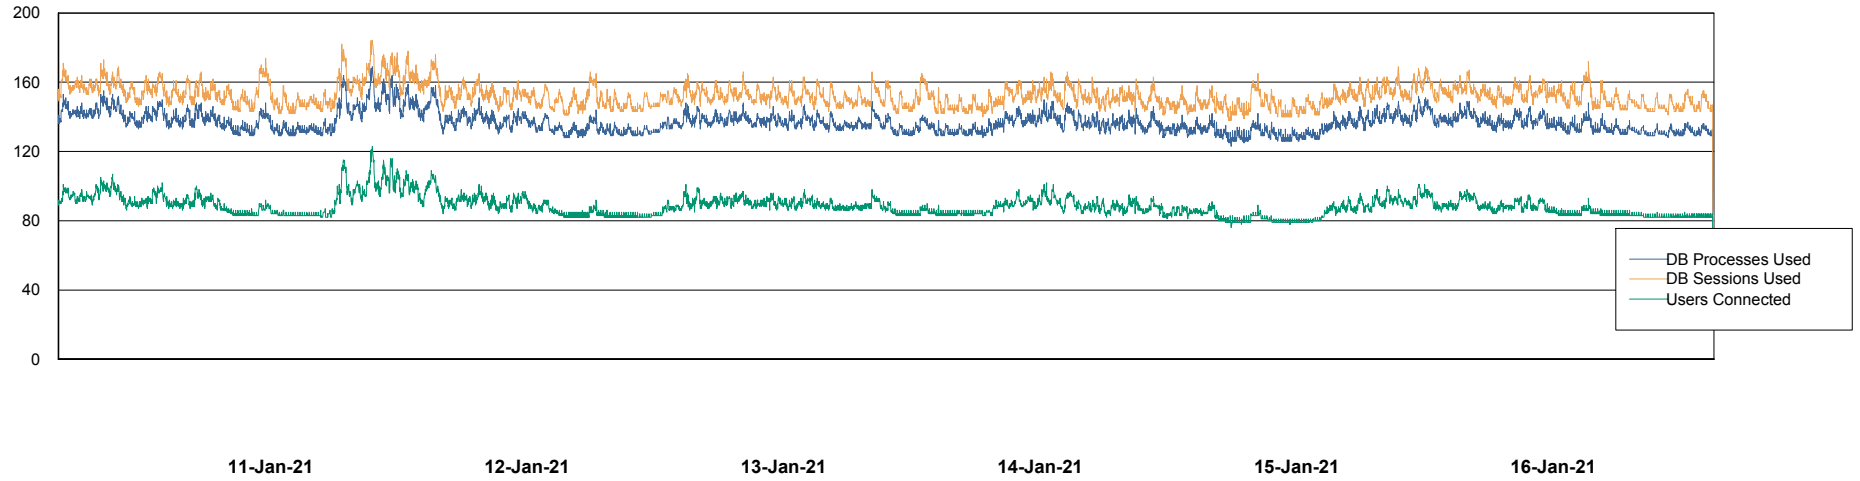

Database Performance VOSDB_Production