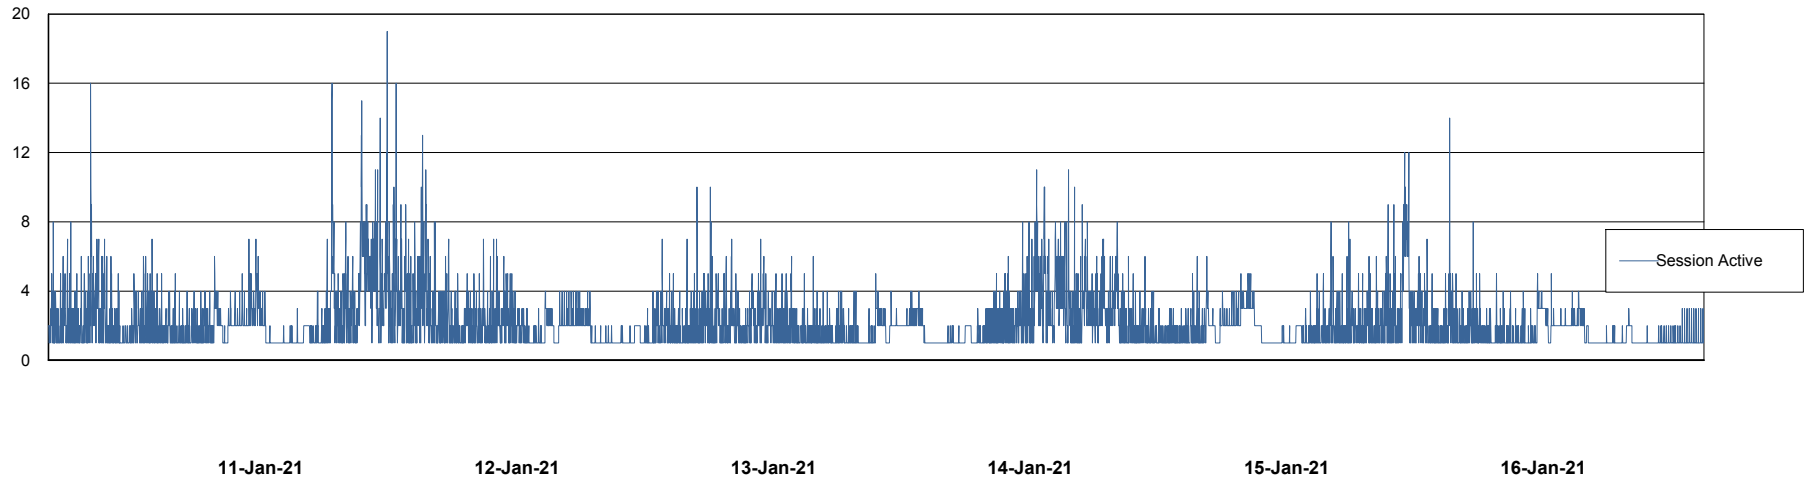

Weekly SLA Customer Report

Customer VOS_Production
Database ID 68

Database Performance VOSBIDB_Production

DB Processes Max 300
DB Sessions Max 472

Weekly SLA Customer Report

Customer VOS_Production
Database ID 68

Database Performance VOSDB_Production

Weekly SLA Customer Report

Customer VOS_Production
Database ID 68

Database Performance VOSDB_Standby

Weekly SLA Customer Report

Customer VOS_Production
Database ID 68

DATABASE SIZE VOSBIDB_Production