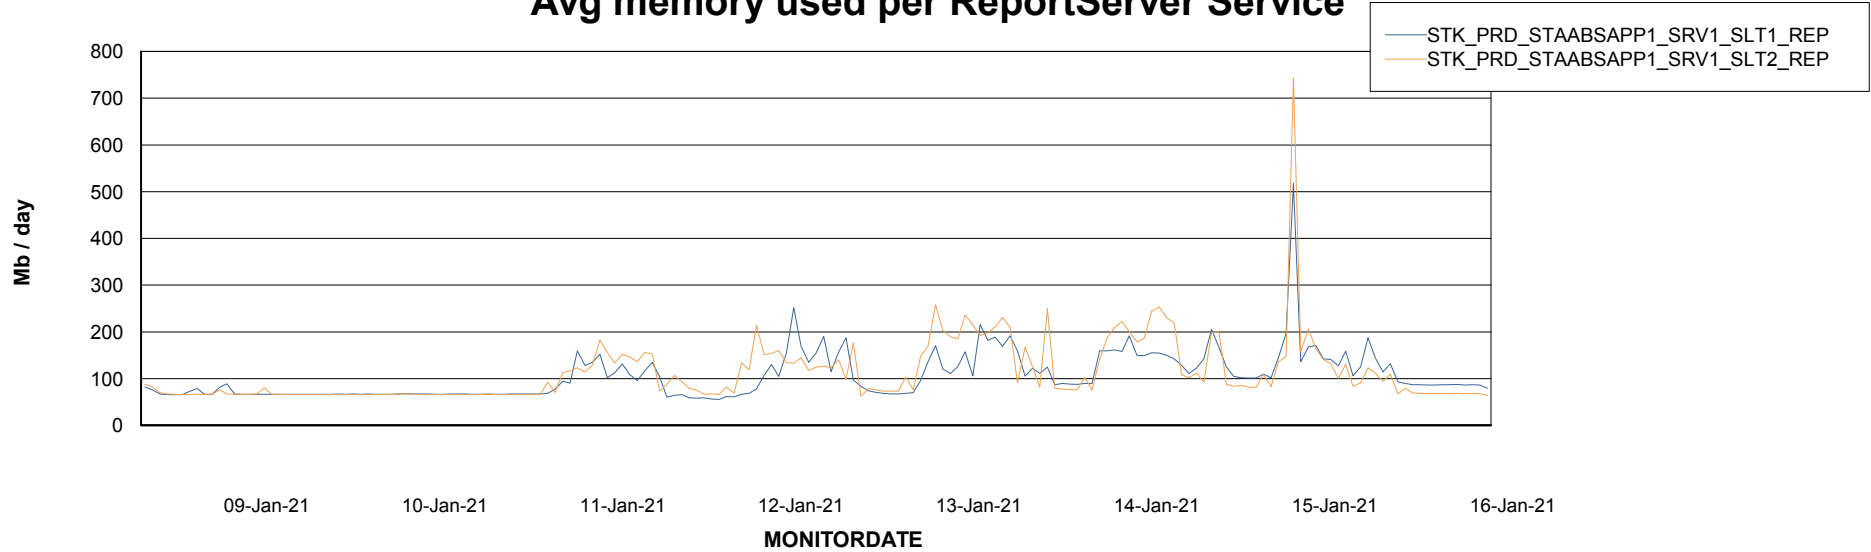

Avg memory used per ABS Server Service

Avg users per day per ABS server

Weekly SLA Customer Report

Customer STK_Production
Database ID 82

ABSSolute Application ReportServer Services

Avg memory used per ReportServer Service