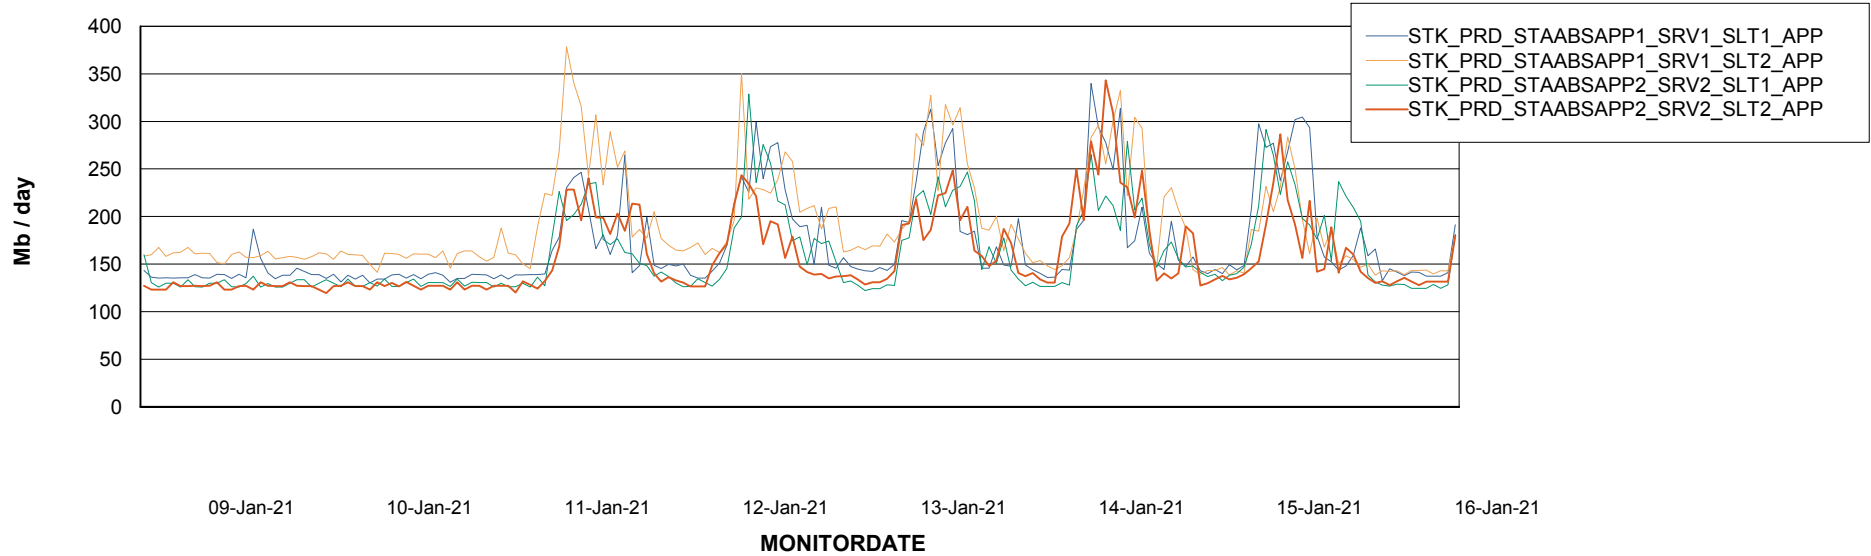

ABSolute Application Server Services

Avg memory used per ABS Server Service