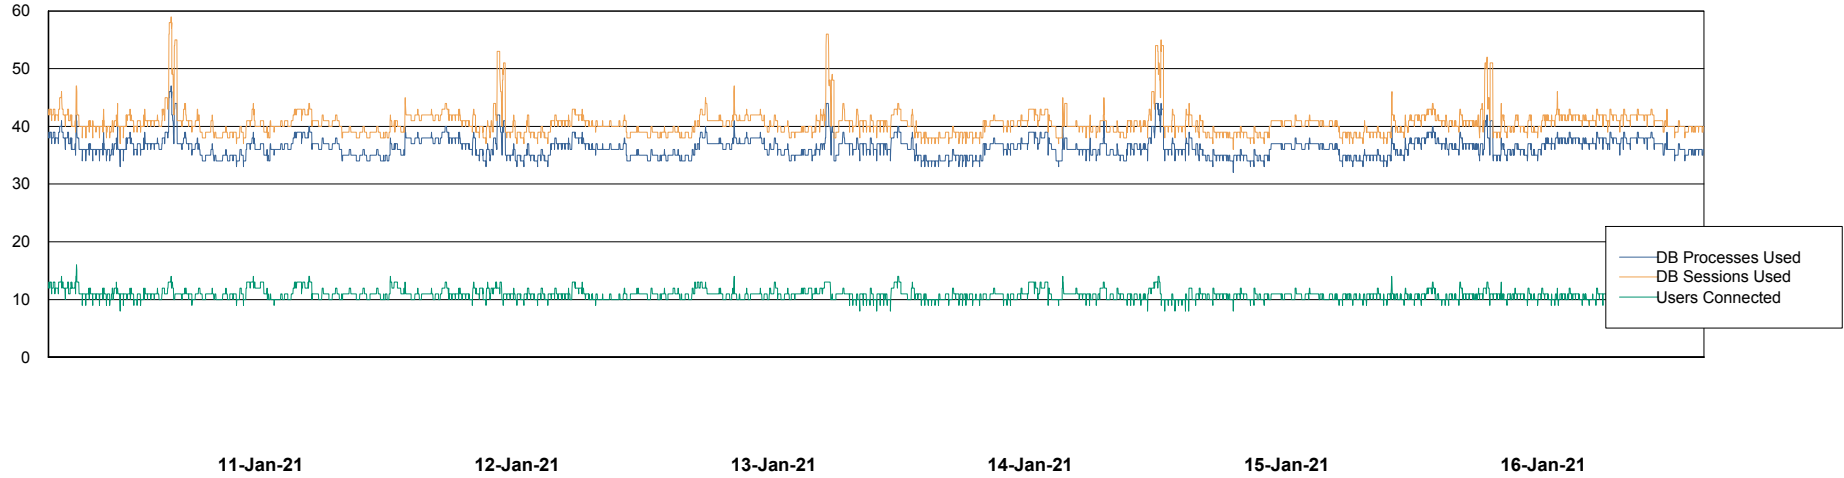

Database Performance SPODB_BI

DB Processes Max 500
DB Sessions Max 772