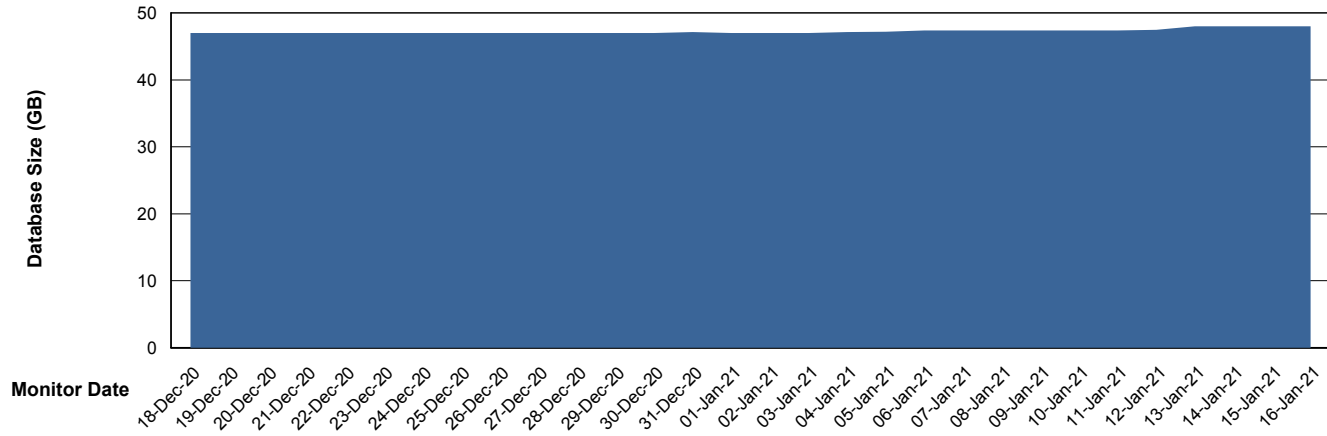

Weekly SLA Customer Report

Customer SPO_Production Silver
Database ID 57

Database Performance SPODB_BI

DB Processes Max 500
DB Sessions Max 772

Weekly SLA Customer Report

Customer SPO_Production Silver
Database ID 57

Database Performance SPODB_Production

DB Processes Max 300
DB Sessions Max 472

Weekly SLA Customer Report

Customer SPO_Production Silver
Database ID 57

Database Performance SPODB_Standby

DB Processes Max 300
DB Sessions Max 472

Weekly SLA Customer Report

Customer SPO_Production Silver
Database ID 57

DATABASE SIZE SPODB_BI

Database growth over last month

DATABASE SIZE SPODB_Production

Database growth over last month

Weekly SLA Customer Report