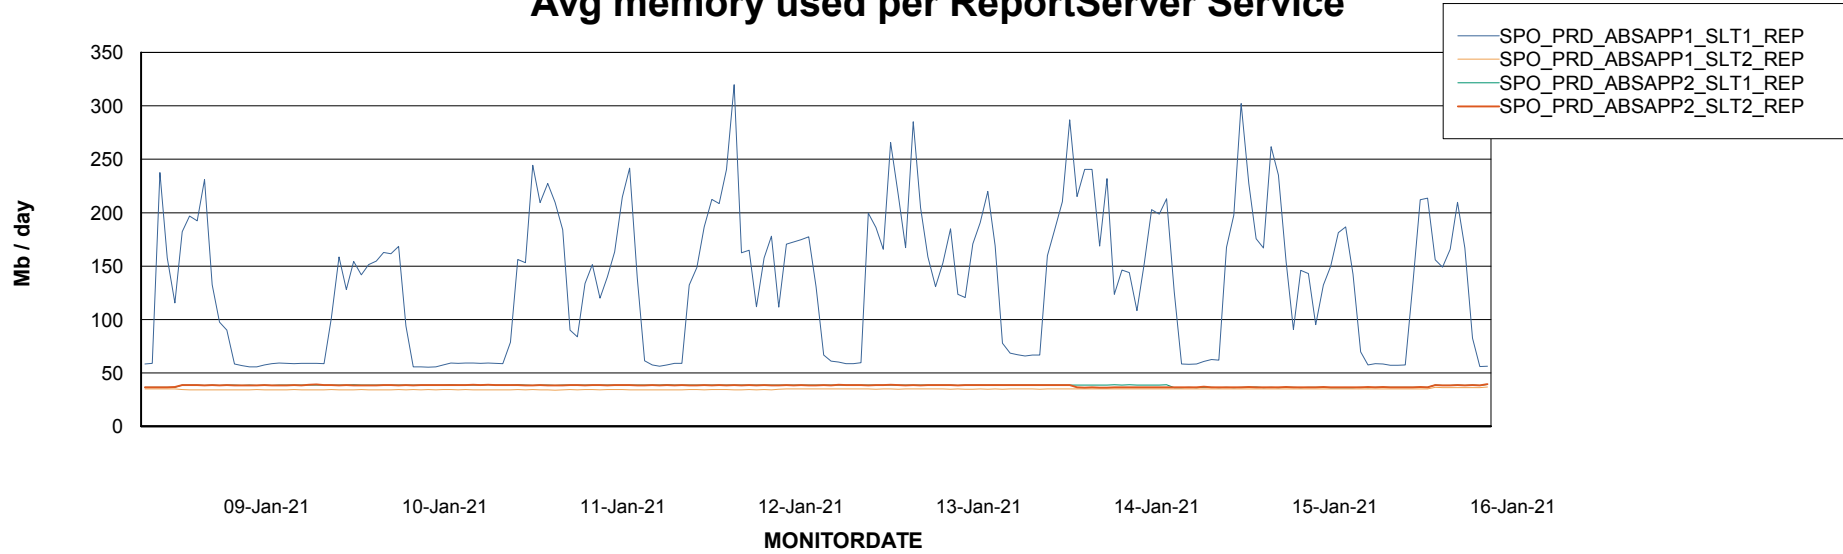

Avg users per day per ABS server

Weekly SLA Customer Report

Customer SPO_Production Silver
Database ID 57

ABSSolute Application ReportServer Services

Avg memory used per ReportServer Service

Weekly SLA Customer Report