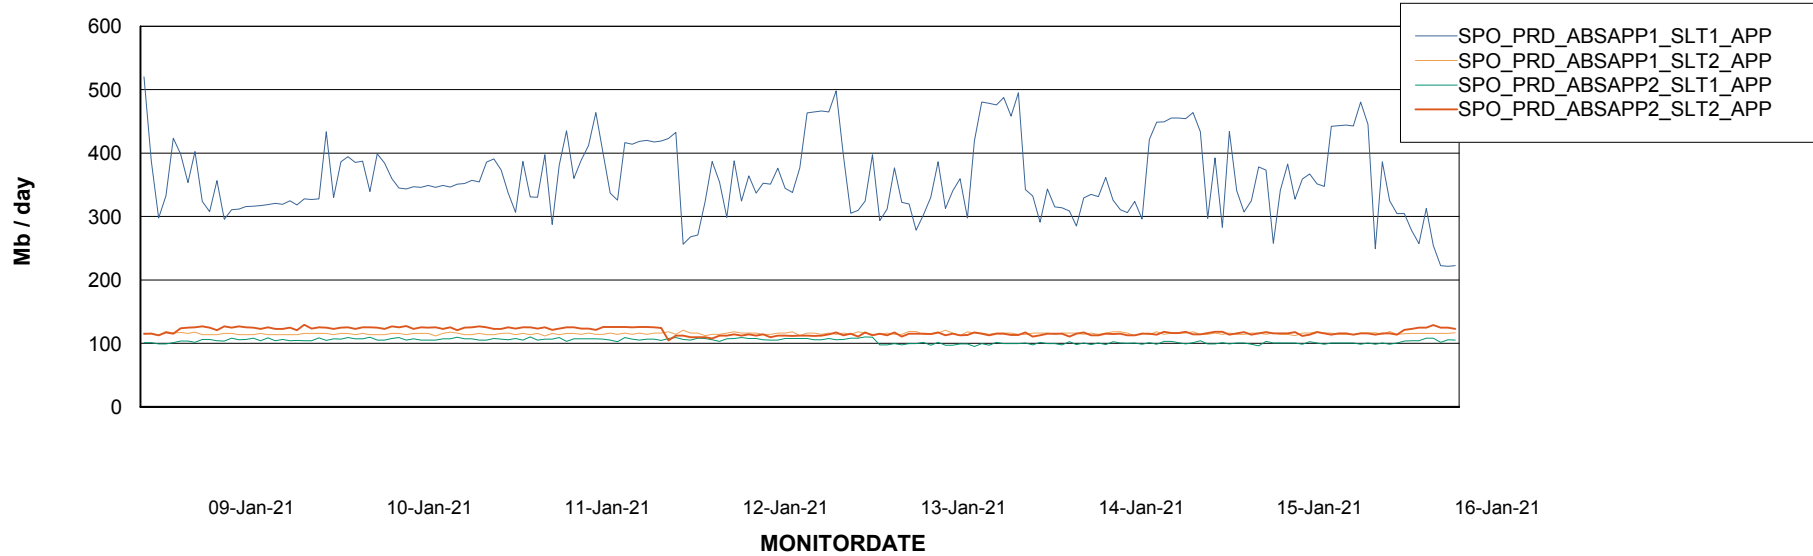

Standby Database Health SPO_Production Silver

Recovery lag for last 7 days

Weekly SLA Customer Report

Customer SPO_Production Silver
Database ID 57

ABSSolute Application Server Services

Avg memory used per ABS Server Service