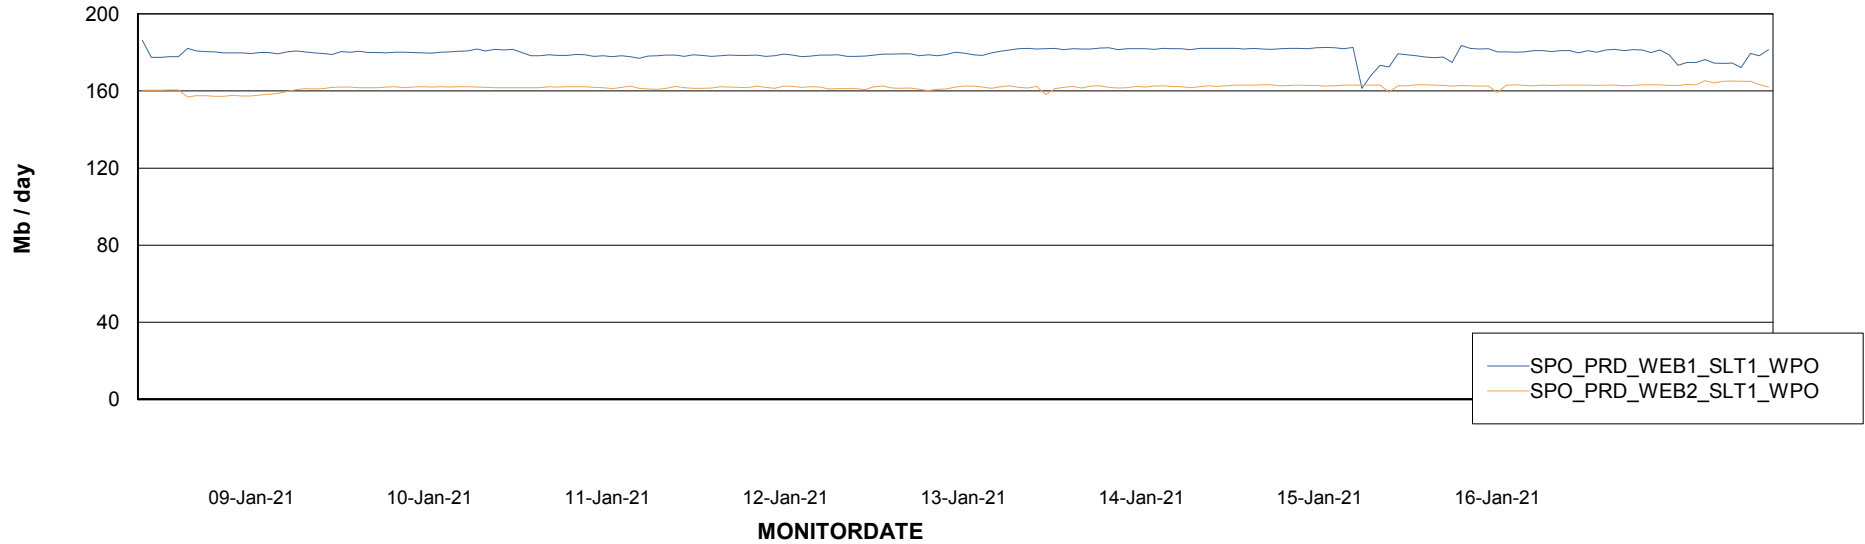

ABSSolute Web Component Services

Avg memory used per ABS Web component