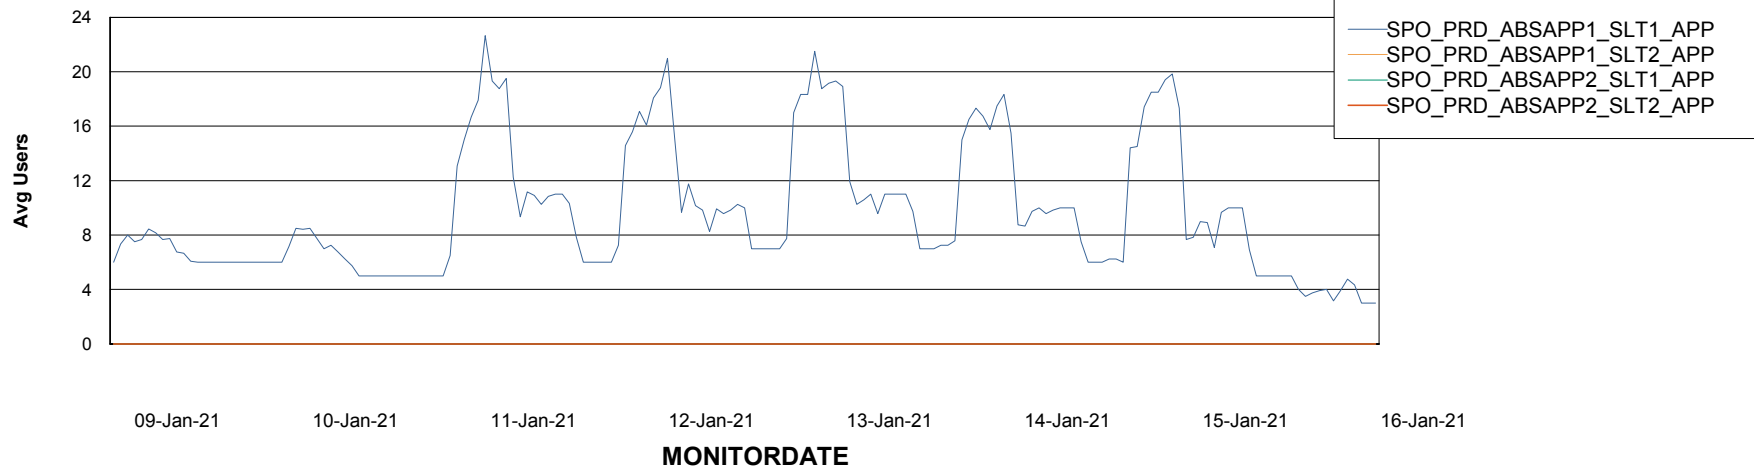

Weekly SLA Customer Report

Customer SPO_Production Silver
 Database ID 57

Database Tablespace SPODB_Production

Date	Tablespace Name	Filesize (Gb)	Usedsize (Gb)	Percentage free
16-Jan-21	ABSDATA	40	34	15
	INDX	64	55	14
15-Jan-21	ABSDATA	40	34	15
	INDX	64	55	14
14-Jan-21	ABSDATA	40	34	15
	INDX	64	55	14
13-Jan-21	ABSDATA	40	34	15
	INDX	64	55	14
12-Jan-21	ABSDATA	40	34	15
	INDX	64	55	14
11-Jan-21	ABSDATA	40	34	15
	INDX	64	55	14
10-Jan-21	ABSDATA	40	34	15
	INDX	64	55	14

Standby Database Health SPO_Production Silver

Recovery lag for last 7 days

Weekly SLA Customer Report

Customer SPO_Production Silver
Database ID 57

ABSSolute Application Server Services

Avg memory used per ABS Server Service

Avg users per day per ABS server

Weekly SLA Customer Report

Customer SPO_Production Silver
Database ID 57

ABSSolute Application ReportServer Services

Avg memory used per ReportServer Service

Weekly SLA Customer Report