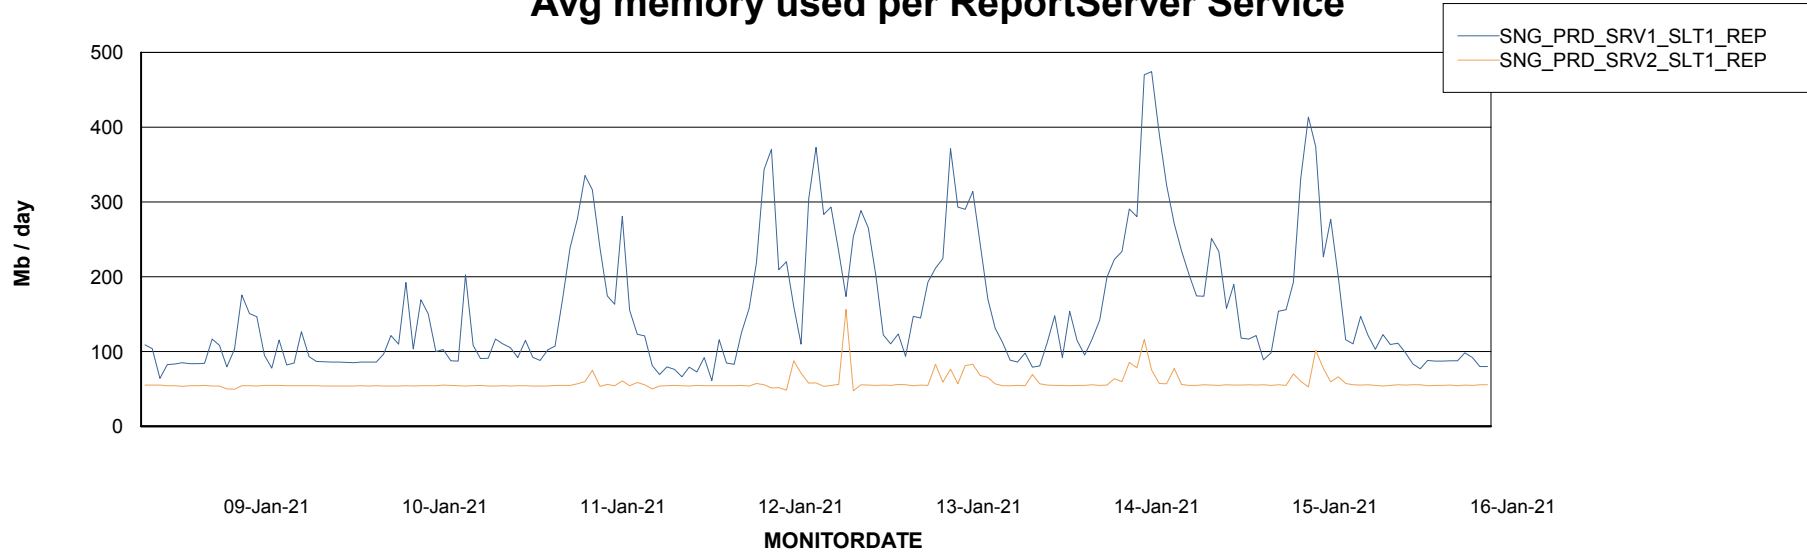

ABSSolute Application ReportServer Services

Avg memory used per ReportServer Service