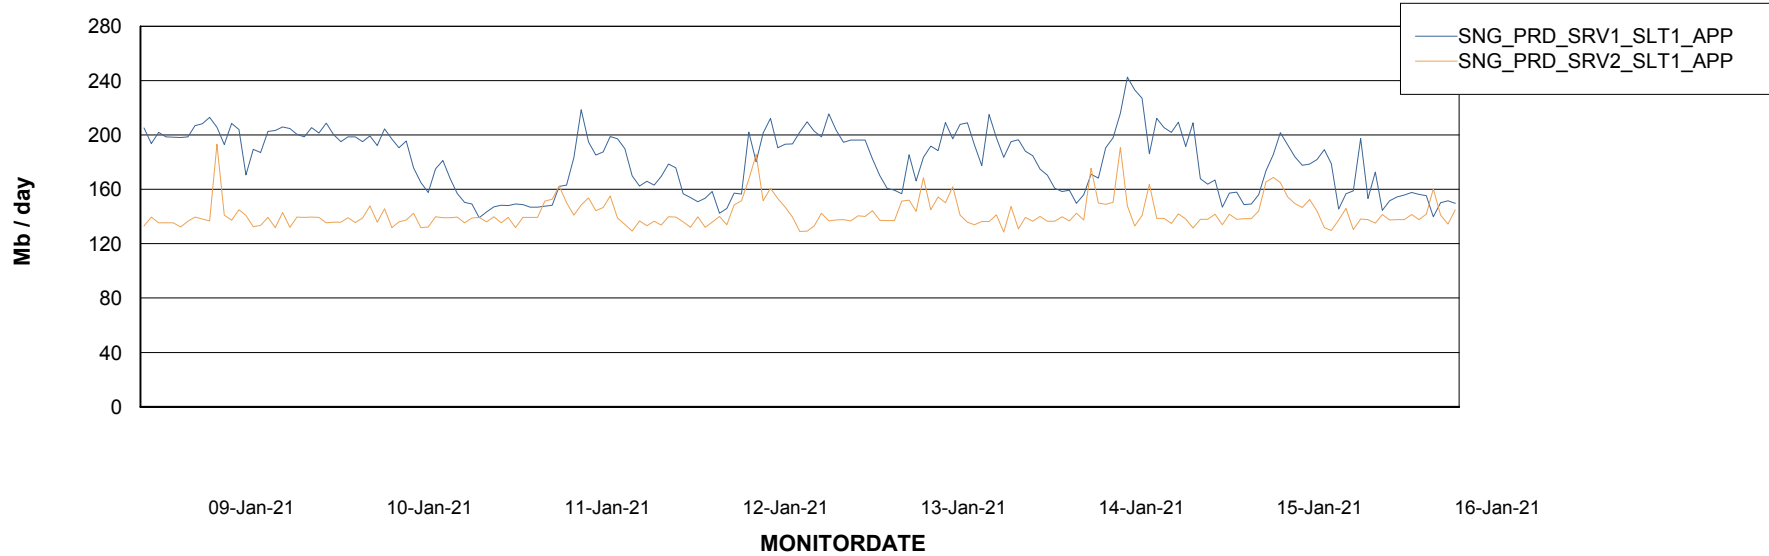

ABSSolute Application Server Services

Avg memory used per ABS Server Service