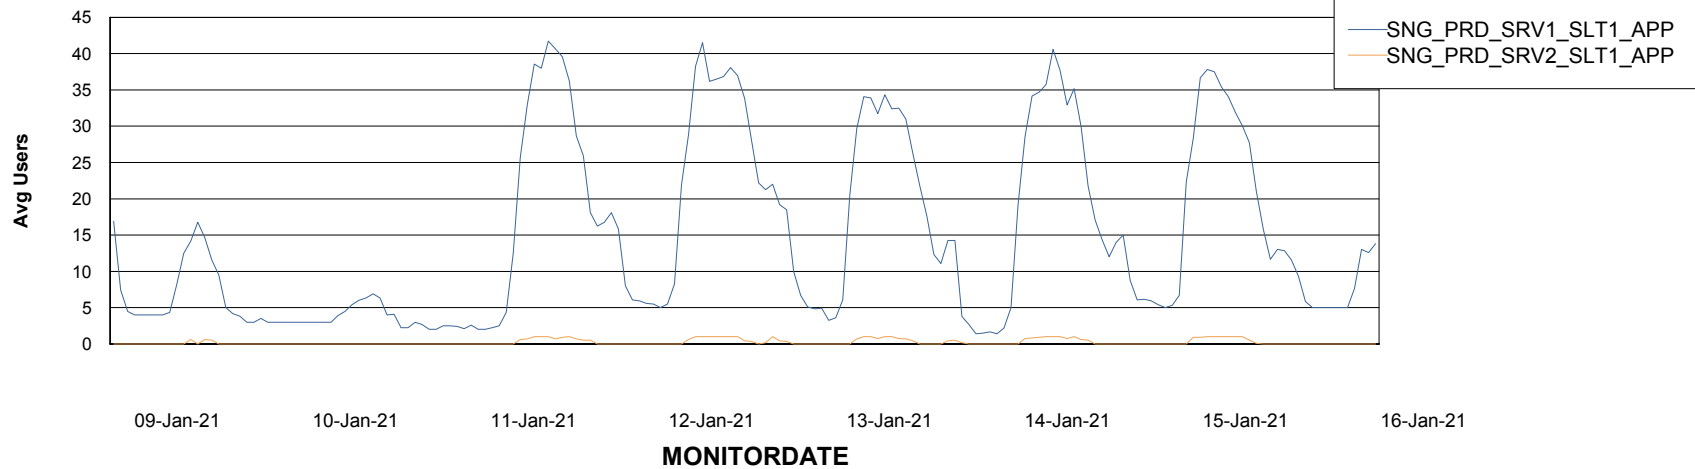

Avg users per day per ABS server