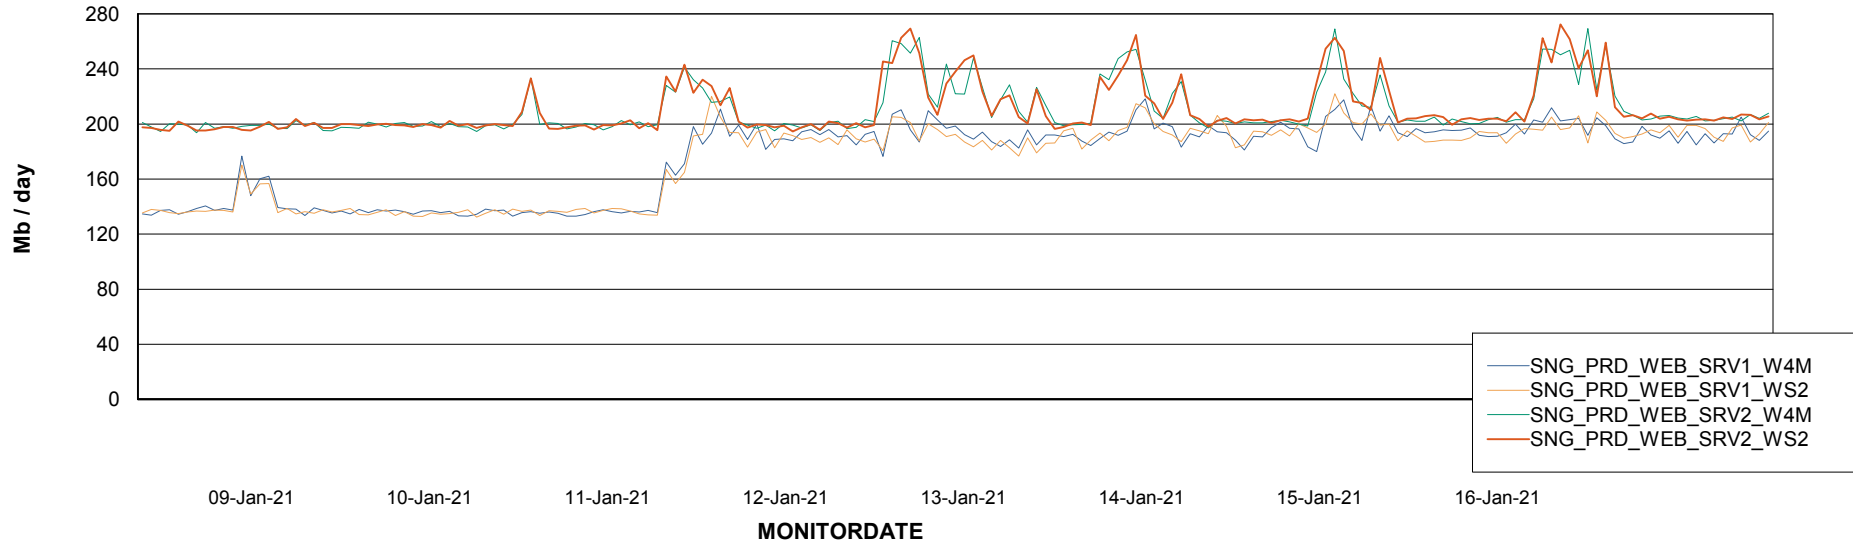

ABSolute Web Component Services

Avg memory used per ABS Web component