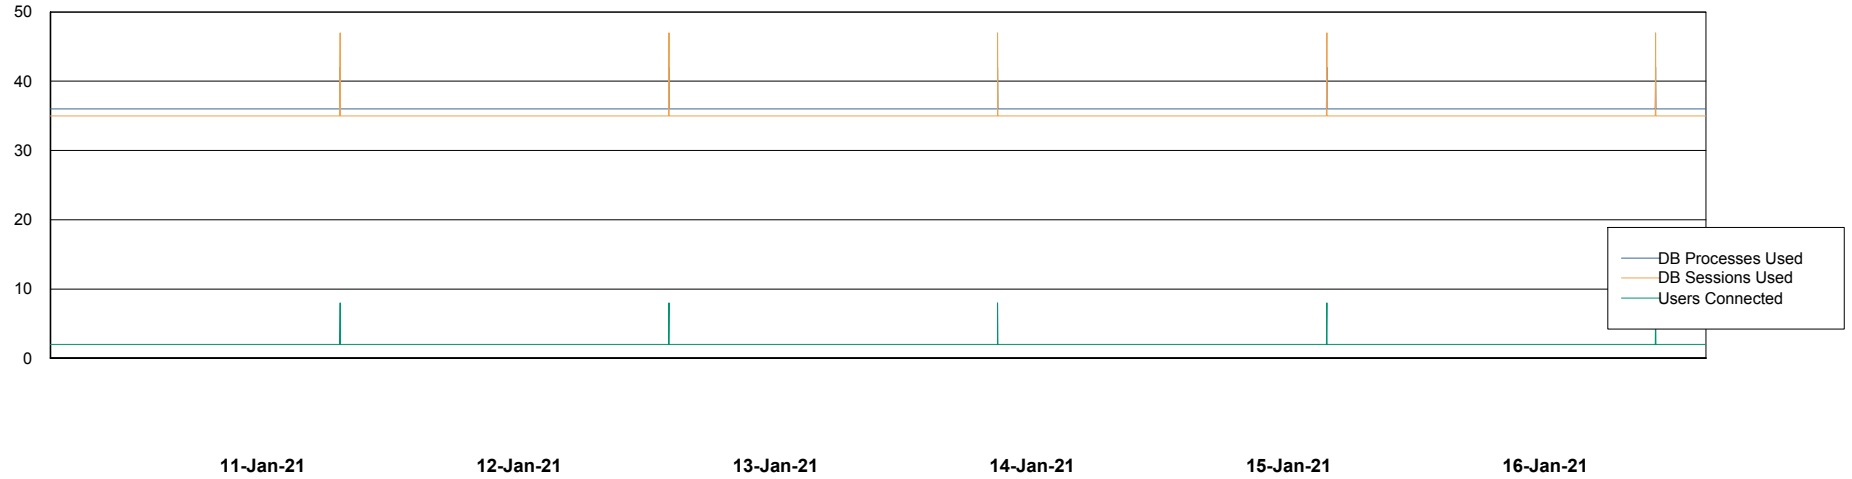

Database Performance RSS_DB_Standby (2020)

DB Processes Max 300
DB Sessions Max 472