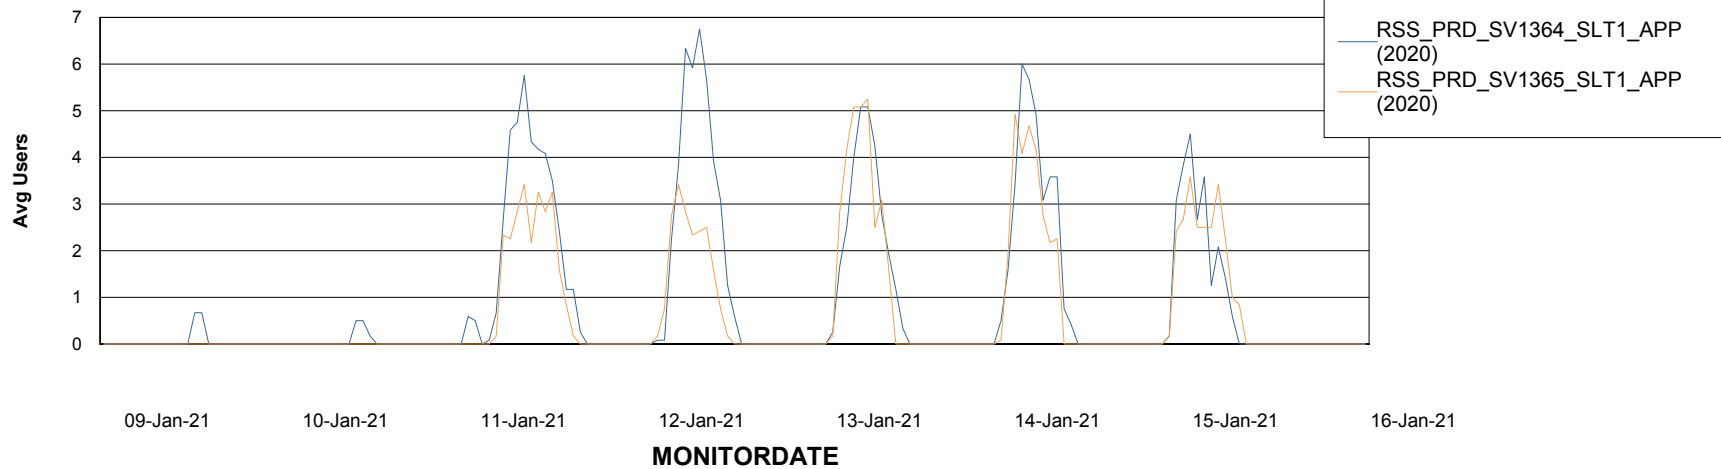

Date	Tablespace Name	Filesize (Gb)	Usedsize (Gb)	Percentage free
16-Jan-21	ABSDATA	42	30	29
	INDX	37	30	19
15-Jan-21	ABSDATA	42	30	29
	INDX	37	30	19
14-Jan-21	ABSDATA	42	30	29
	INDX	37	30	19
13-Jan-21	ABSDATA	42	30	29
	INDX	37	30	19
12-Jan-21	ABSDATA	42	30	29
	INDX	37	30	19
11-Jan-21	ABSDATA	42	30	29
	INDX	37	30	19
10-Jan-21	ABSDATA	42	30	29
	INDX	37	30	19

Weekly SLA Customer Report

Customer RSS Production
Database ID 52

ABSSolute Application Server Services

Avg memory used per ABS Server Service

Avg users per day per ABS server

Weekly SLA Customer Report

Customer RSS Production
Database ID 52