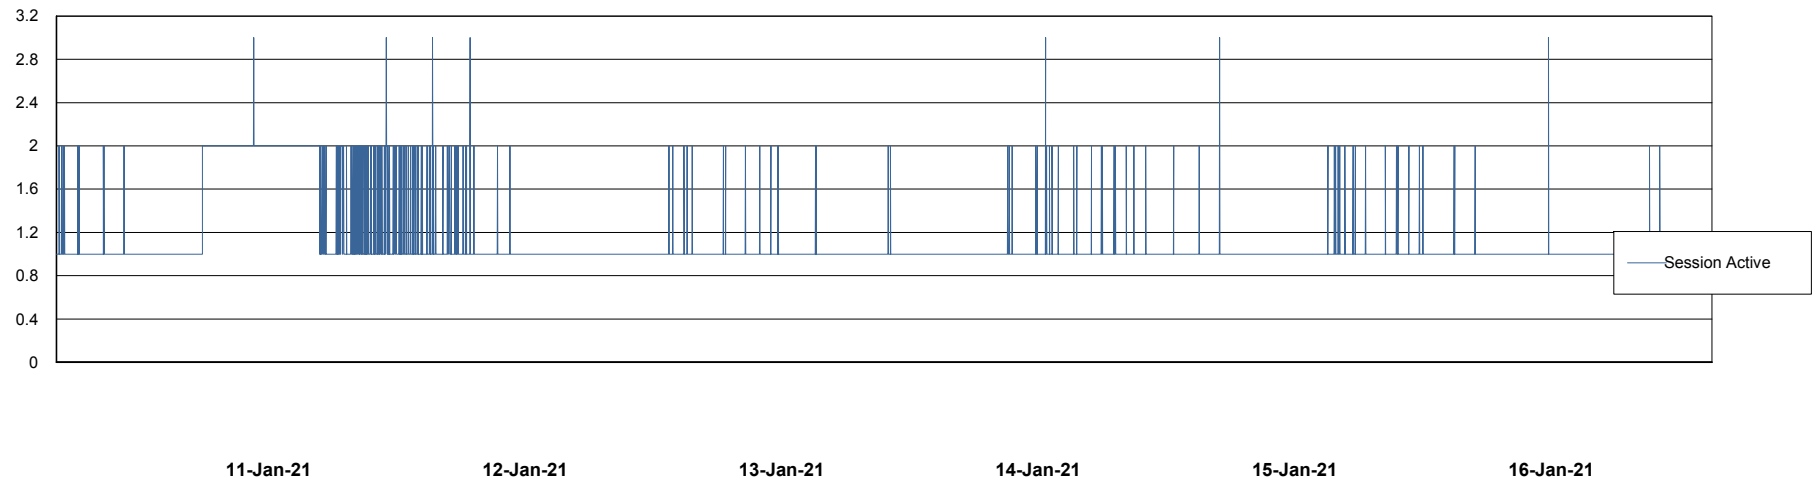

Database Performance RSS_DB_Primary (2020)

DB Processes Max 300
DB Sessions Max 472