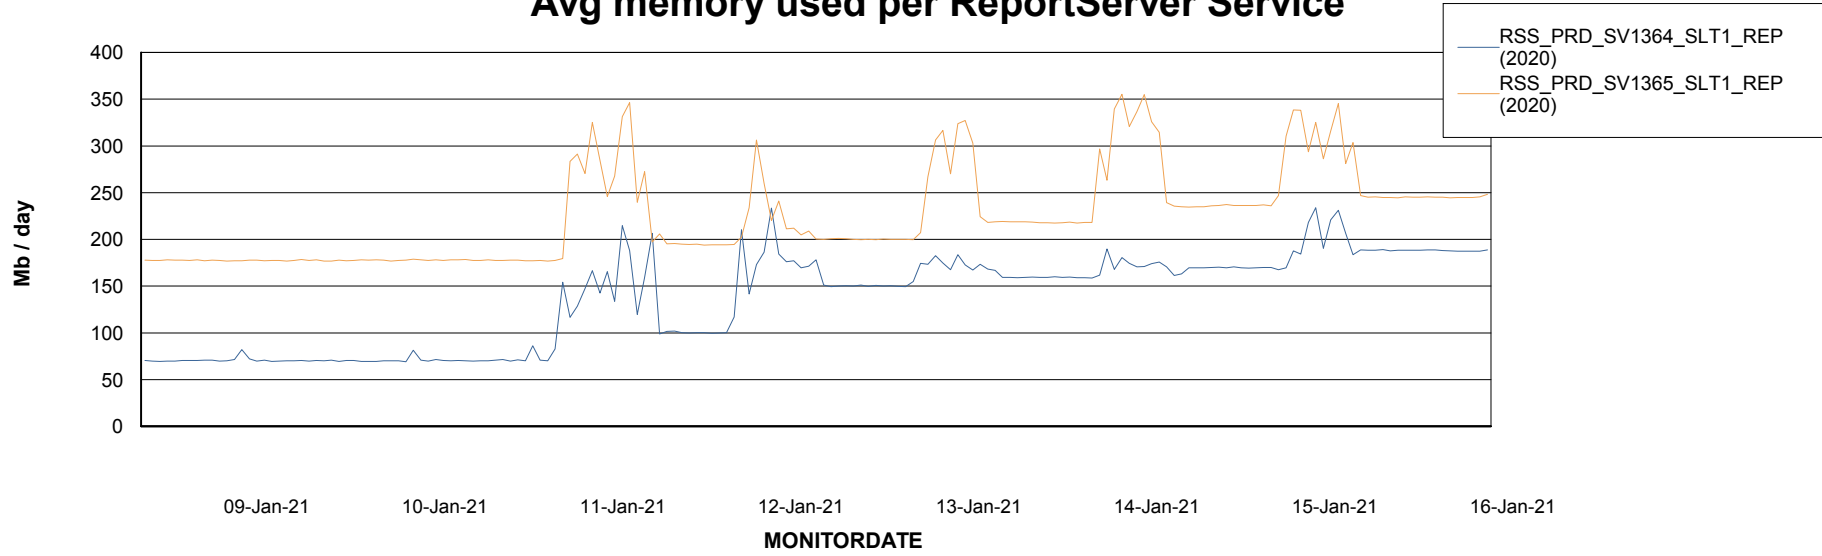

ABSSolute Application ReportServer Services

Avg memory used per ReportServer Service