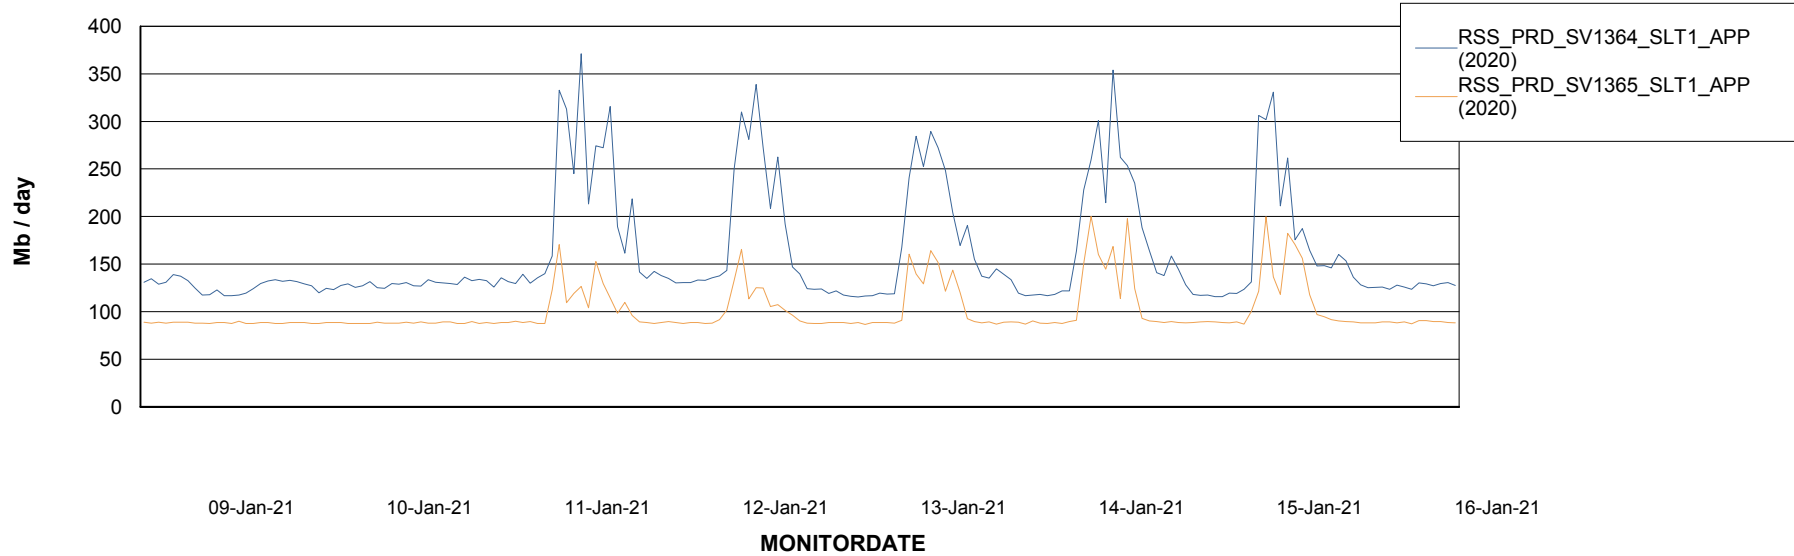

Date	Tablespace Name	Filesize (Gb)	Usedsize (Gb)	Percentage free
16-Jan-21	ABSDATA	42	30	29
	INDX	37	30	19
15-Jan-21	ABSDATA	42	30	29
	INDX	37	30	19
14-Jan-21	ABSDATA	42	30	29
	INDX	37	30	19
13-Jan-21	ABSDATA	42	30	29
	INDX	37	30	19
12-Jan-21	ABSDATA	42	30	29
	INDX	37	30	19
11-Jan-21	ABSDATA	42	30	29
	INDX	37	30	19
10-Jan-21	ABSDATA	42	30	29
	INDX	37	30	19

Weekly SLA Customer Report

Customer RSS Production
Database ID 52

ABSSolute Application Server Services

Avg memory used per ABS Server Service

Avg users per day per ABS server

Weekly SLA Customer Report

Customer RSS Production
Database ID 52