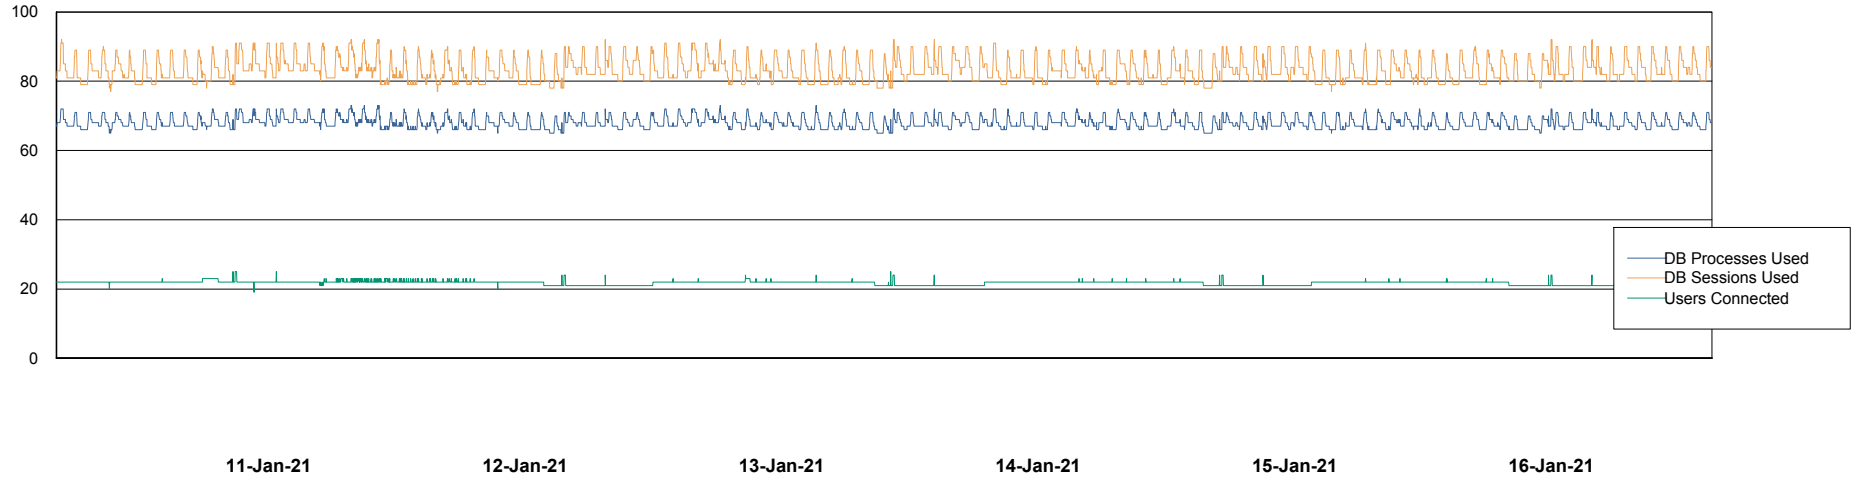

Database Performance RSS_DB_Primary (2020)

DB Processes Max 300
DB Sessions Max 472