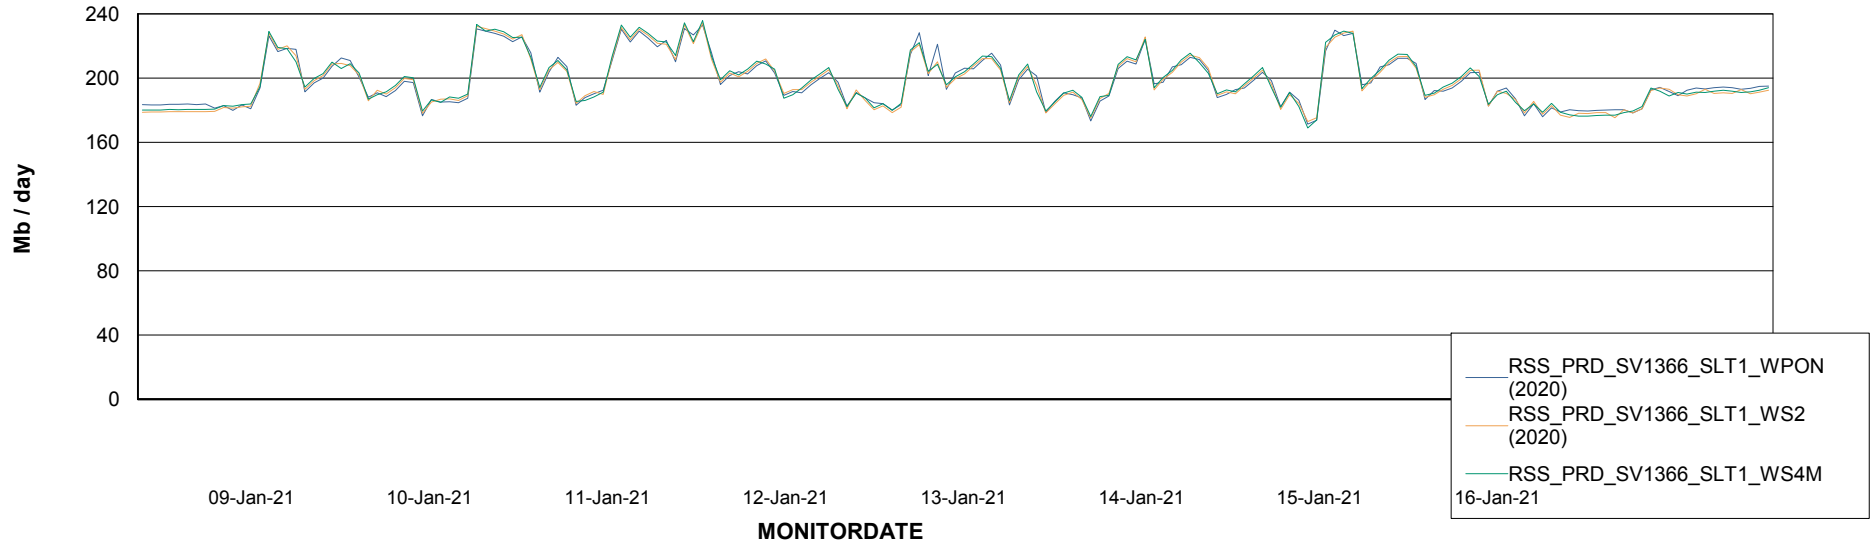

ABSSolute Application ReportServer Services

Avg memory used per ReportServer Service

Weekly SLA Customer Report

Customer RSS Production
Database ID 52

ABSSolute Web Component Services

Avg memory used per ABS Web component