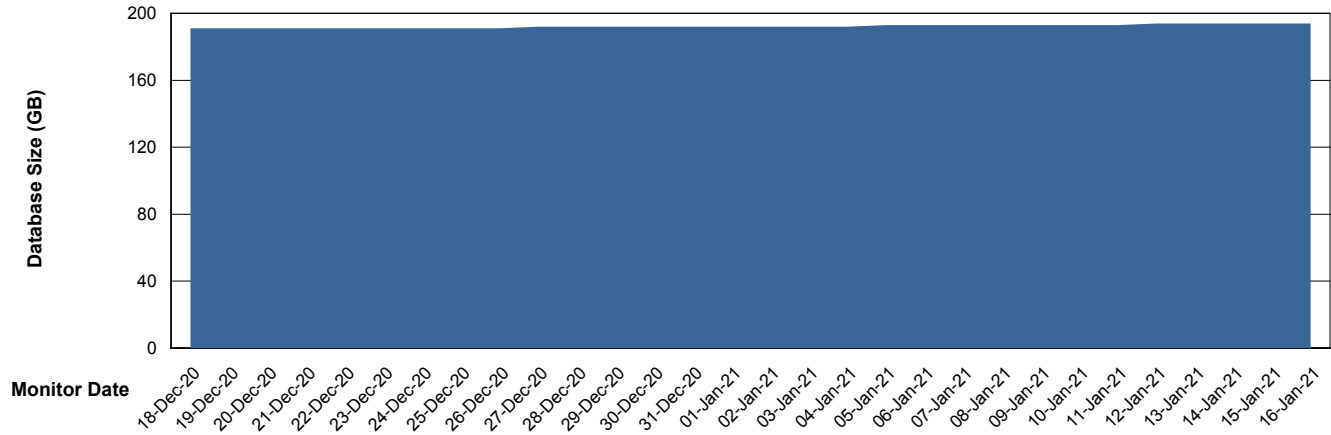

DATABASE SIZE RFLDB_Production

Database growth over last month

Database Tablespace RFLDB_Production

Date	Tablespace Name	Filesize (Gb)	Usedsize (Gb)	Percentage free
16-Jan-21	ABSDATA	72	57	21
	INDX	186	135	27
15-Jan-21	ABSDATA	72	57	21
	INDX	186	135	27
14-Jan-21	ABSDATA	72	57	21
	INDX	186	135	27
13-Jan-21	ABSDATA	72	57	21
	INDX	186	135	27
12-Jan-21	ABSDATA	72	57	21
	INDX	186	135	27
11-Jan-21	ABSDATA	72	57	21
	INDX	186	135	28
10-Jan-21	ABSDATA	72	57	21
	INDX	186	135	28