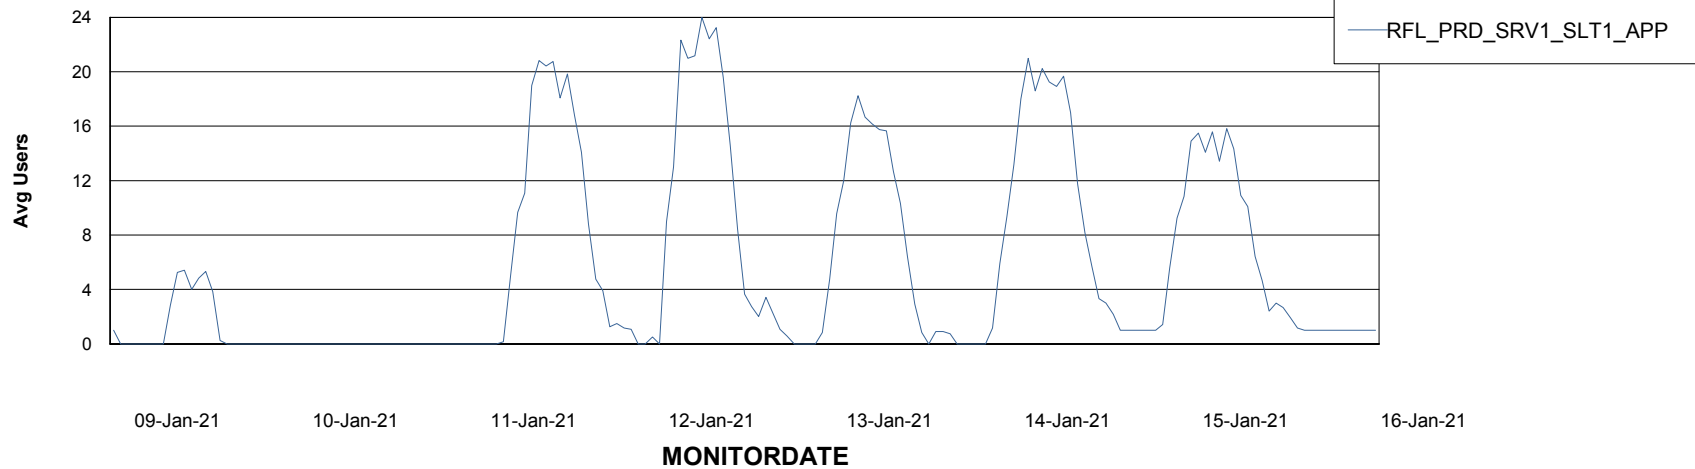

Avg users per day per ABS server