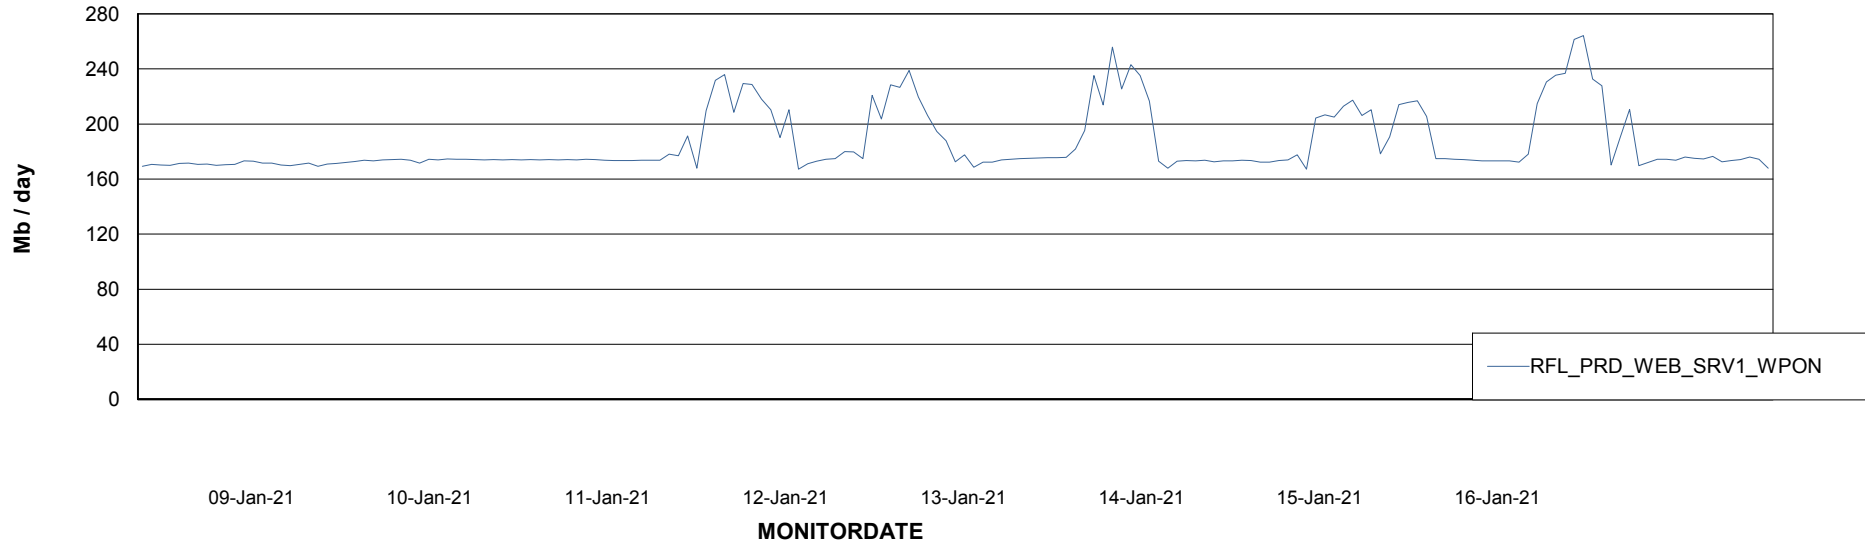

ABSSolute Web Component Services

Avg memory used per ABS Web component