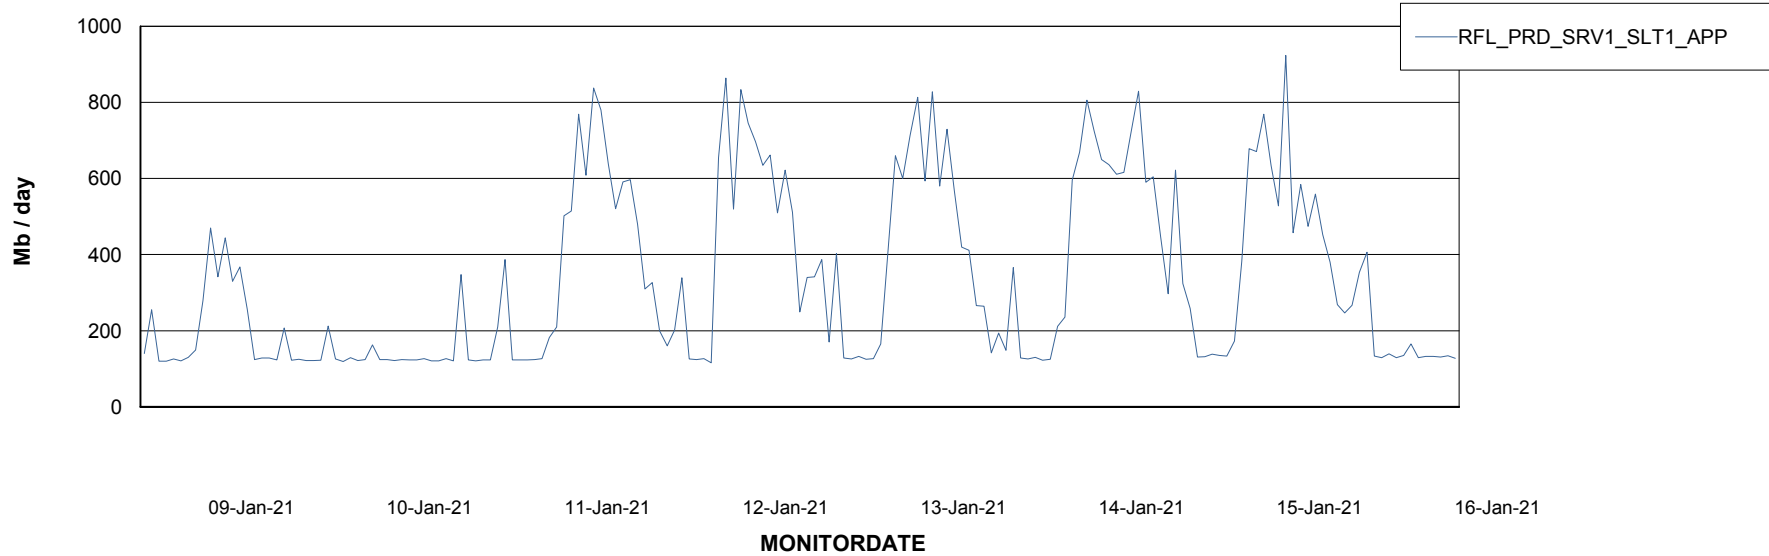

ABSSolute Application Server Services

Avg memory used per ABS Server Service