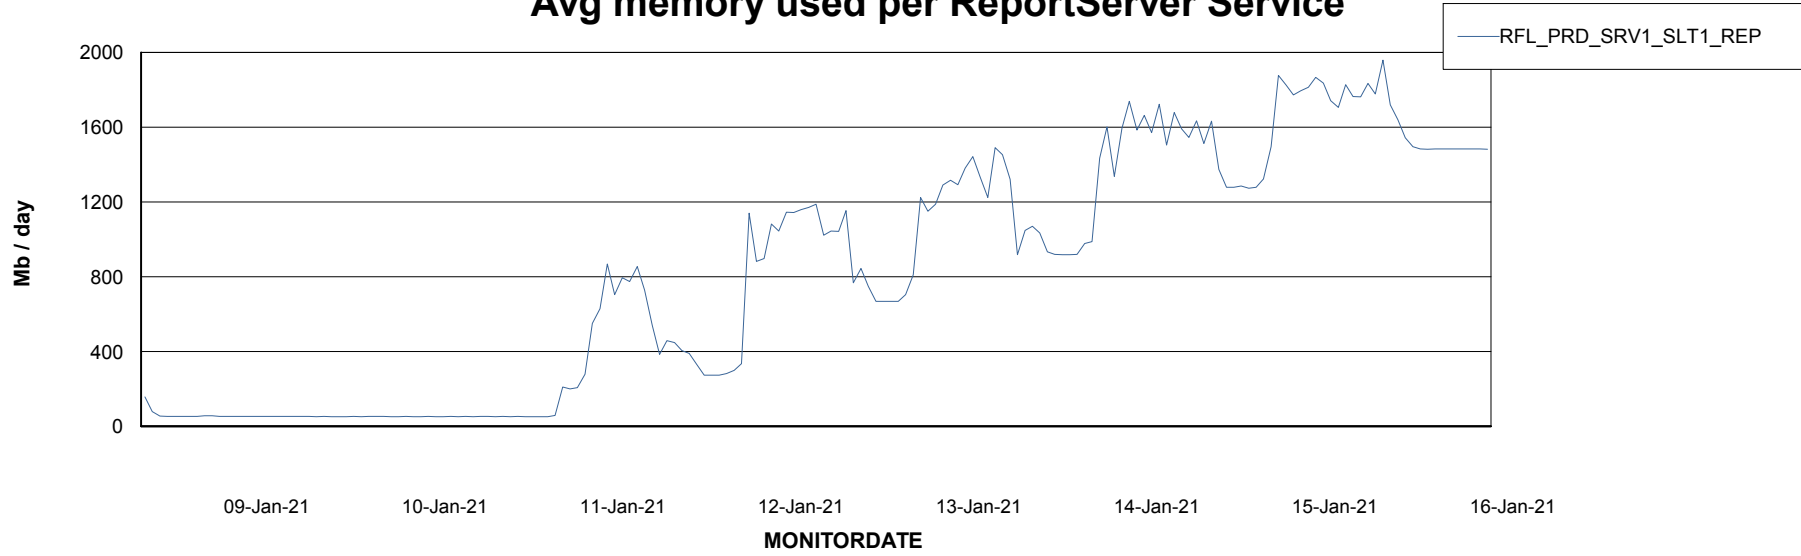

ABSSolute Application ReportServer Services

Avg memory used per ReportServer Service