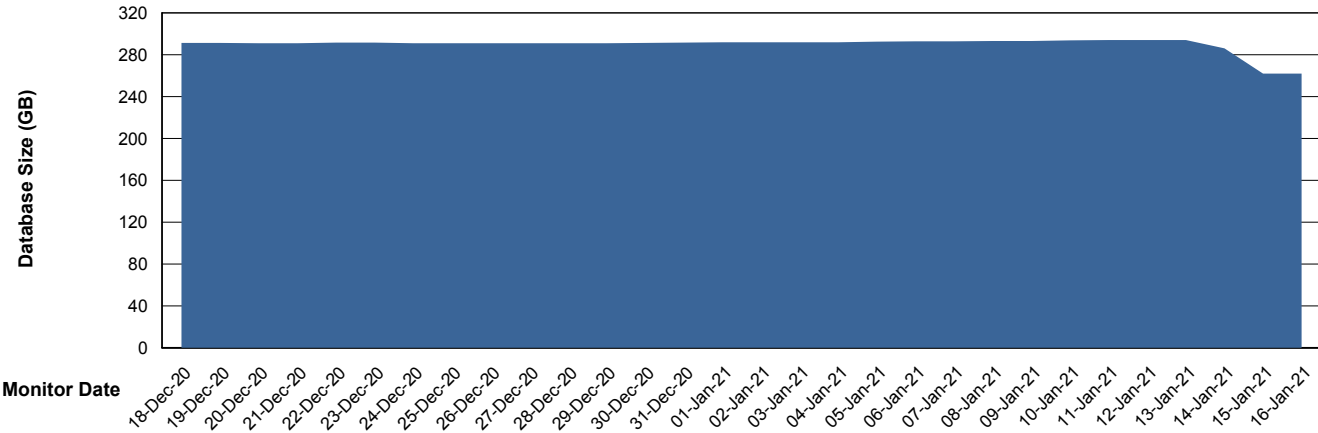

DATABASE SIZE PCODB_Production

Database growth over last month

Database Tablespace PCODB_Production

Date	Tablespace Name	Filesize (Gb)	Usedsize (Gb)	Percentage free
16-Jan-21	ABSDATA	238	104	56
	INDX	329	156	53
15-Jan-21	ABSDATA	238	104	56
	INDX	329	156	53
14-Jan-21	ABSDATA	238	104	56
	INDX	329	156	53
13-Jan-21	ABSDATA	238	104	56
	INDX	329	156	53
12-Jan-21	ABSDATA	238	104	56
	INDX	329	156	53
11-Jan-21	ABSDATA	238	104	56
	INDX	329	156	53
10-Jan-21	ABSDATA	238	104	56
	INDX	329	156	53