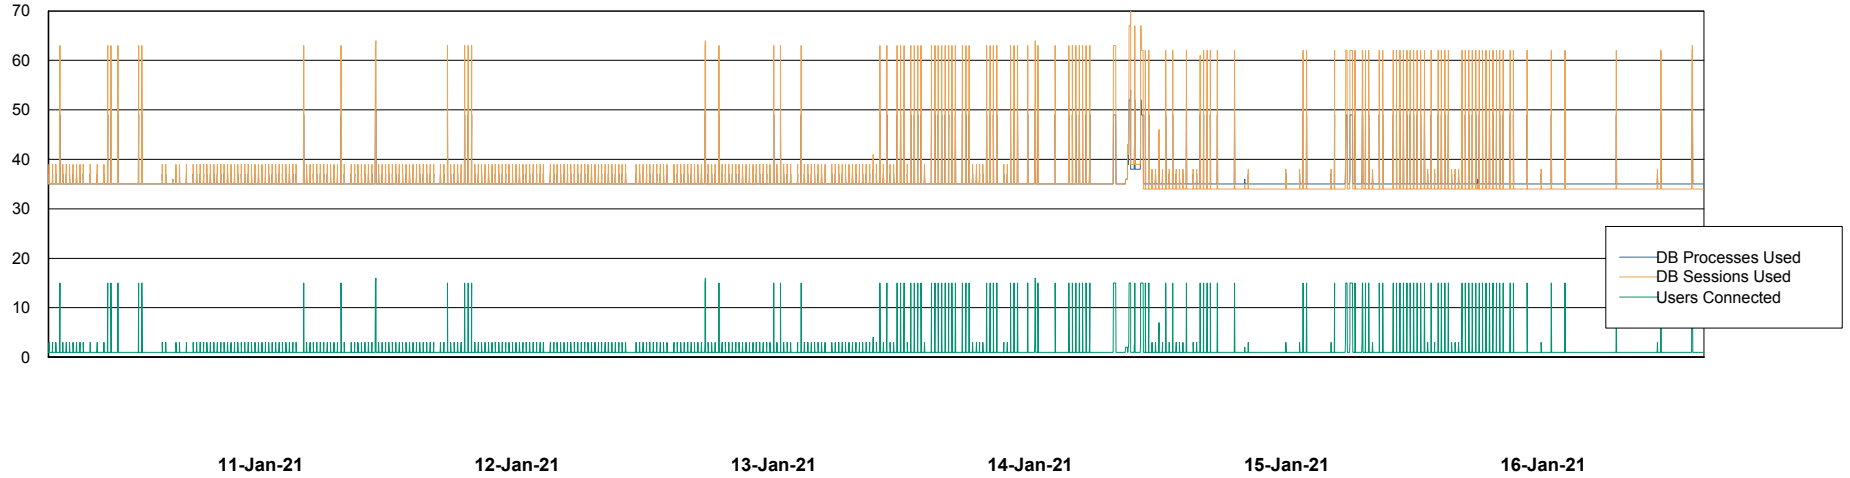

Database Performance PCODB_Standby

DB Processes Max 350
DB Sessions Max 552