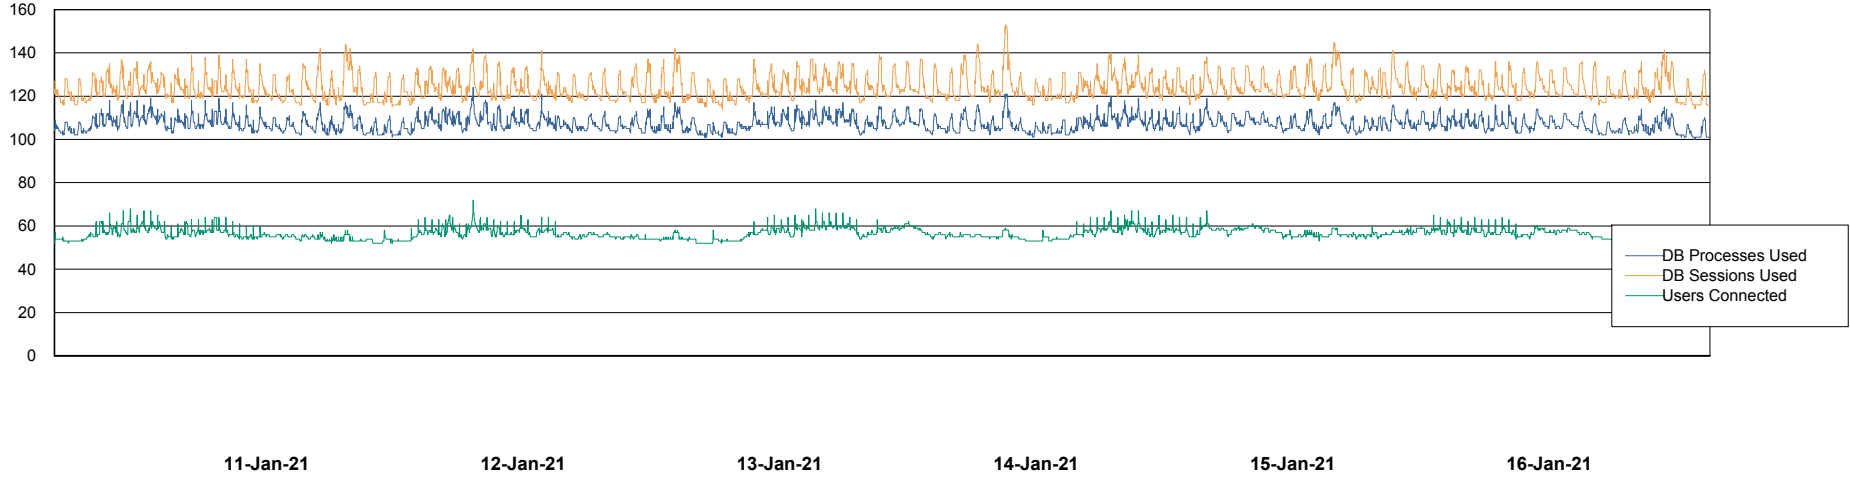

Database Performance PCODB_Production

DB Processes Max 350
DB Sessions Max 560