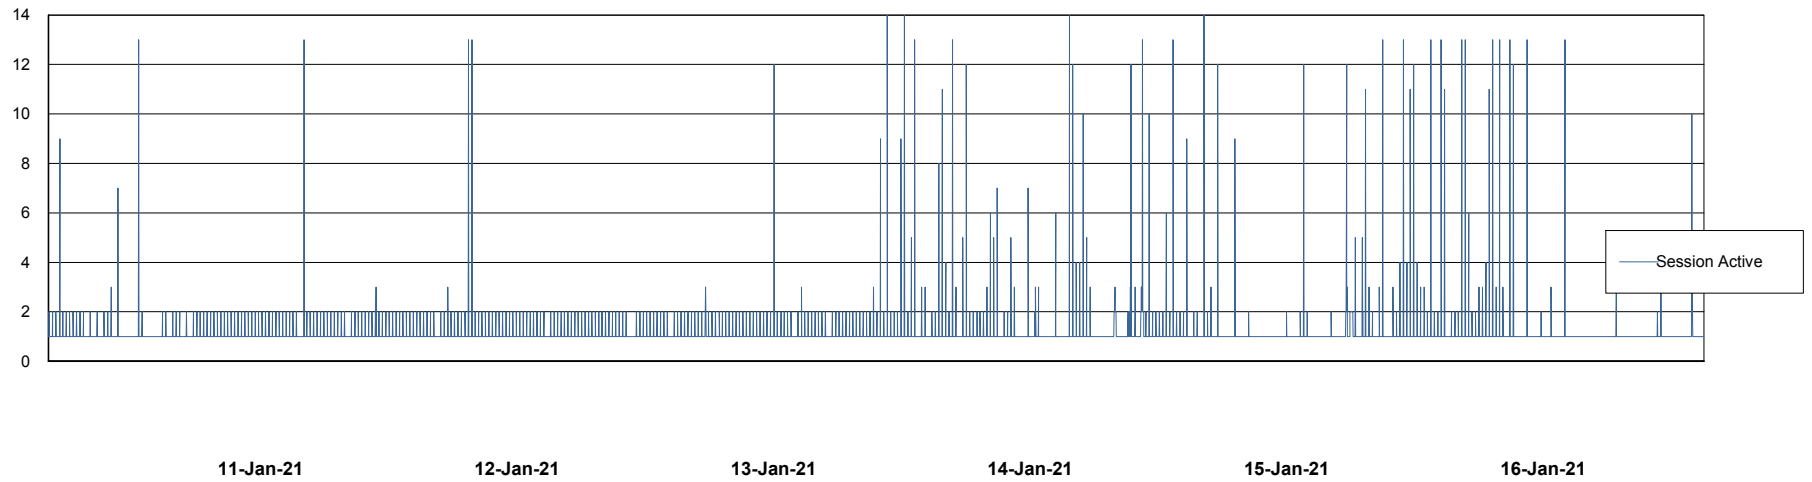

Database Performance PCODB_Standby

DB Processes Max 350
DB Sessions Max 552