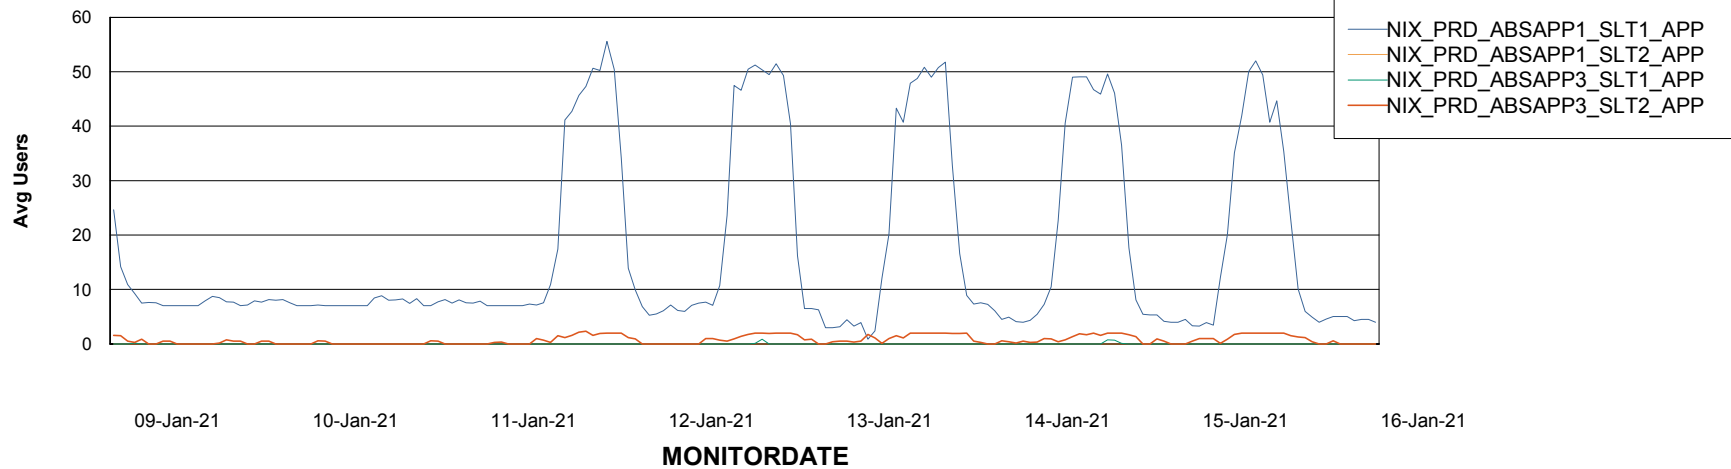

Standby Database Health NIX_Production

Recovery lag for last 7 days

Weekly SLA Customer Report

Customer NIX_Production
Database ID 51

ABSSolute Application Server Services

Avg memory used per ABS Server Service

Avg users per day per ABS server

Weekly SLA Customer Report

Customer NIX_Production
Database ID 51

ABSSolute Application ReportServer Services

Avg memory used per ReportServer Service

Weekly SLA Customer Report