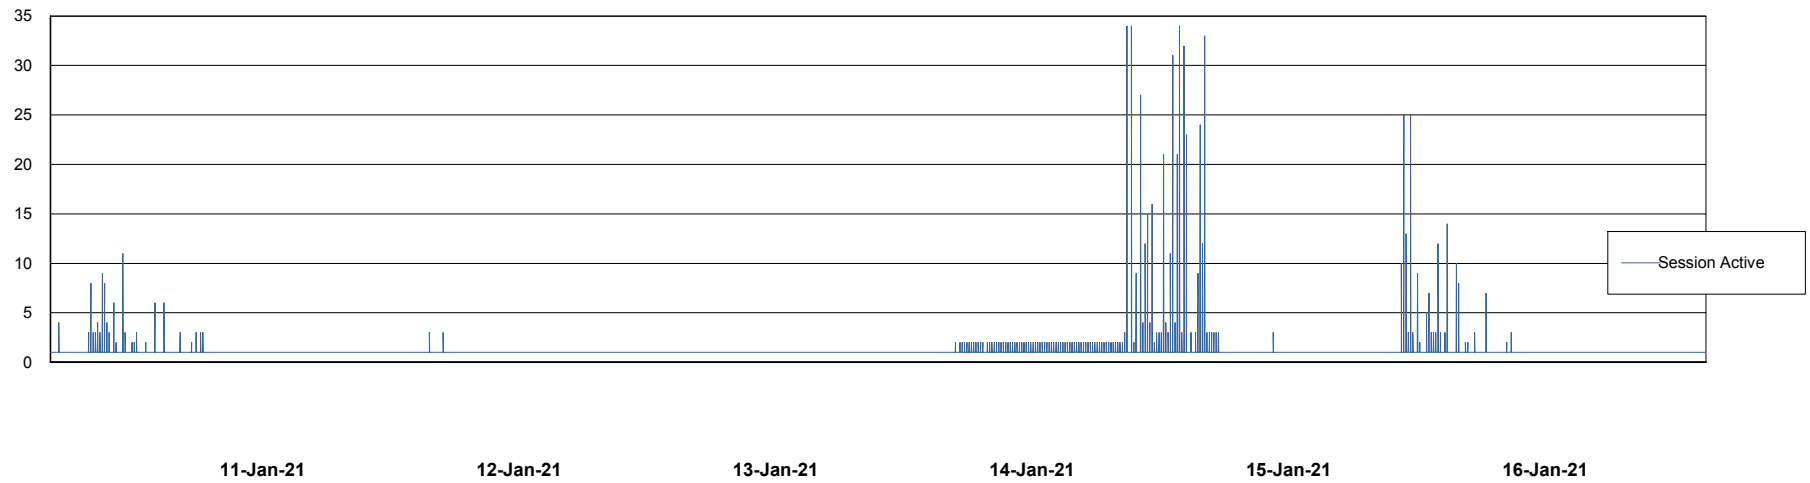

DB Processes Max 1,500
DB Sessions Max 2,272

Weekly SLA Customer Report

Customer NIX_Production
Database ID 51

Database Performance NIXDB_Standby

DB Processes Max 300
DB Sessions Max 480

Weekly SLA Customer Report