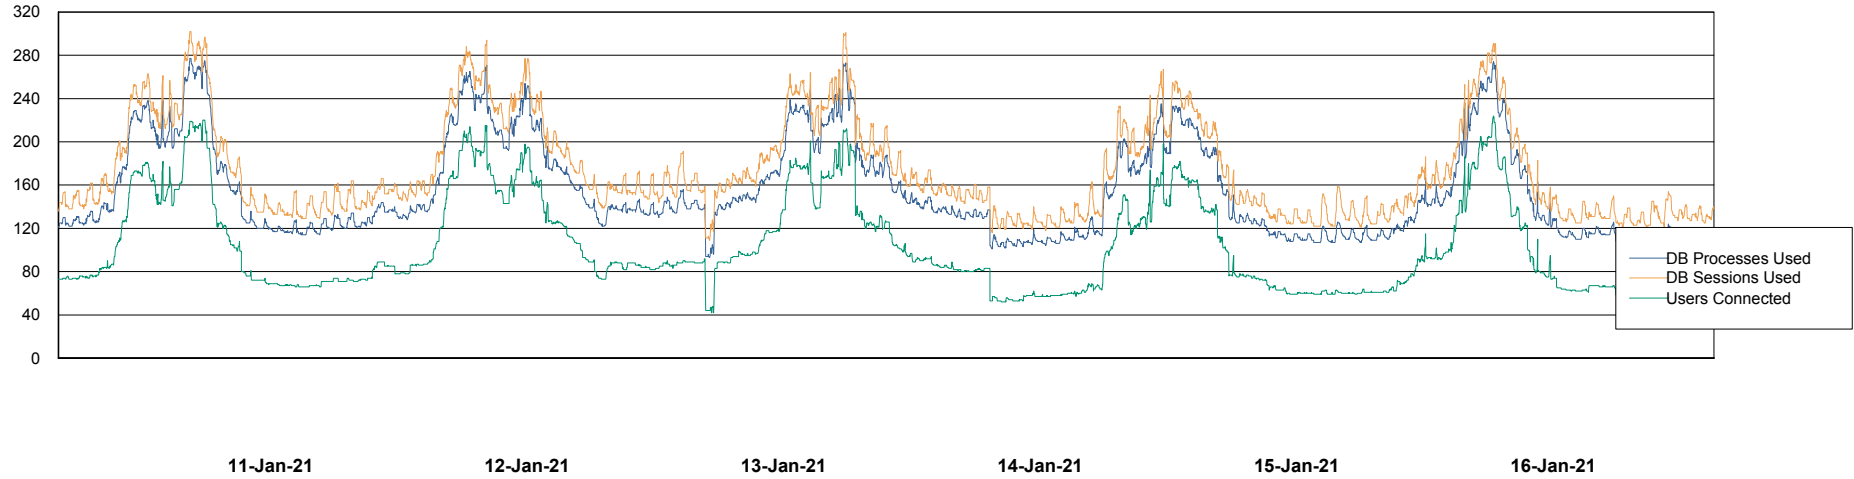

Database Performance NIXDB_Production

DB Processes Max 1,500
DB Sessions Max 2,272