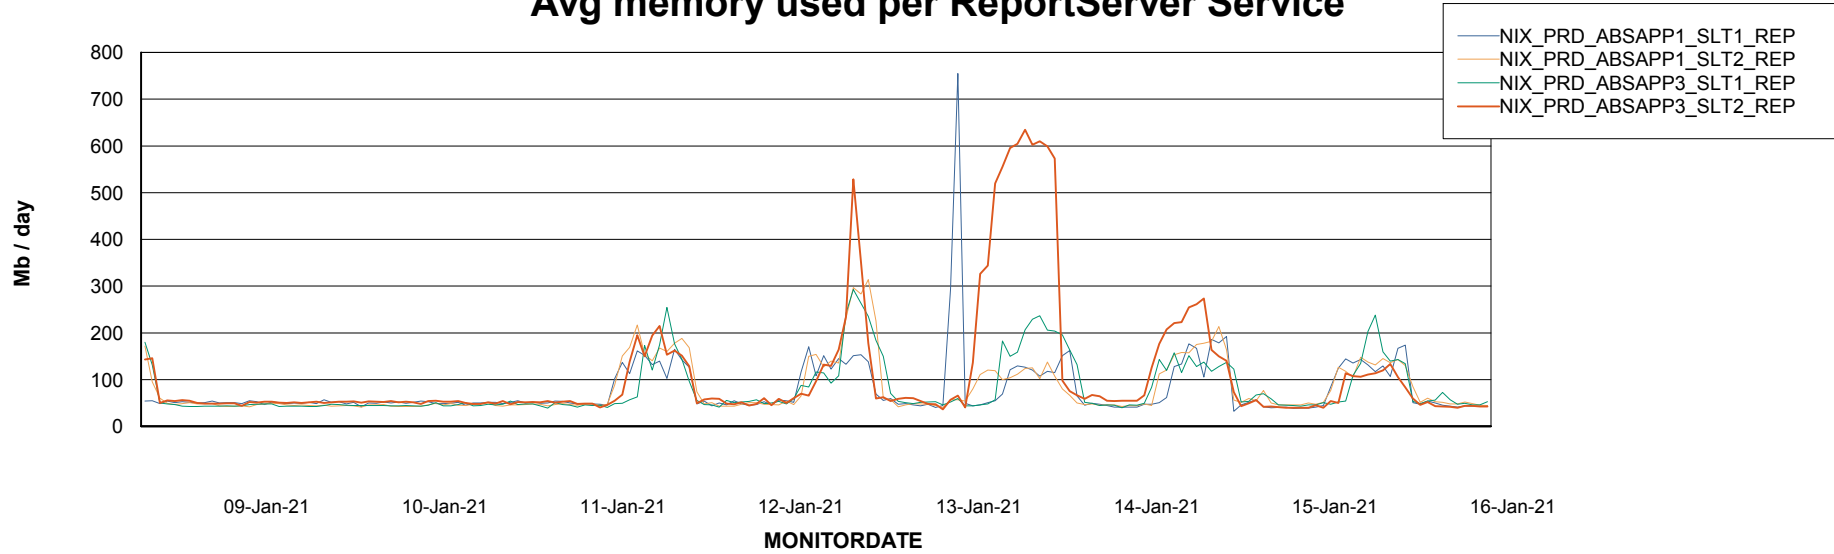

Avg users per day per ABS server

Weekly SLA Customer Report

Customer NIX_Production
Database ID 51

ABSSolute Application ReportServer Services

Avg memory used per ReportServer Service

Weekly SLA Customer Report