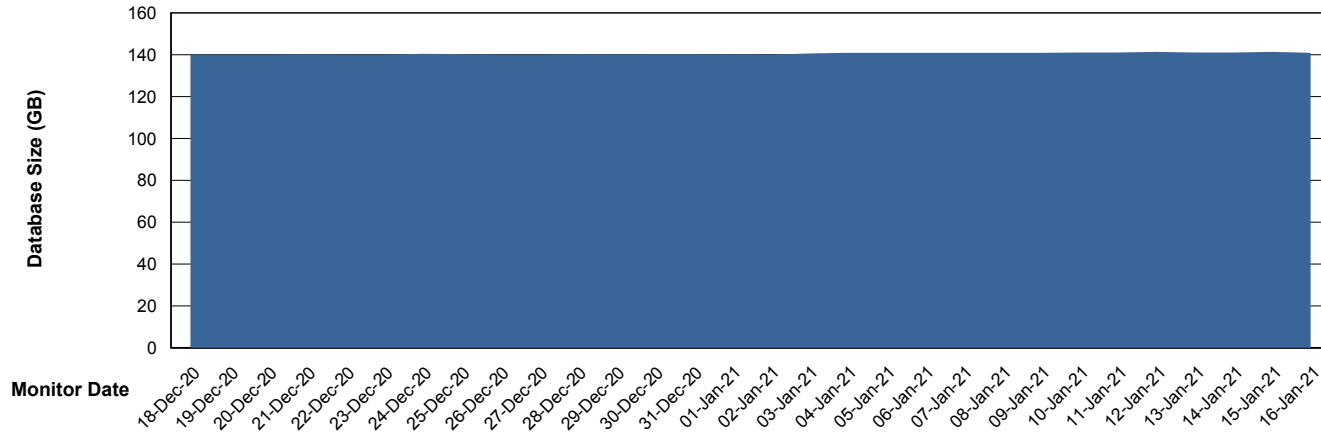

DB Processes Max 1,500
DB Sessions Max 2,272

Weekly SLA Customer Report

Customer NIX_Production
Database ID 51

Database Performance NIXDB_Standby

DB Processes Max 300
DB Sessions Max 480

Weekly SLA Customer Report

Customer NIX_Production
Database ID 51

DATABASE SIZE NIXDB_BI

Database growth over last month

DATABASE SIZE NIXDB_Production

Database growth over last month

Weekly SLA Customer Report

Customer NIX_Production
 Database ID 51