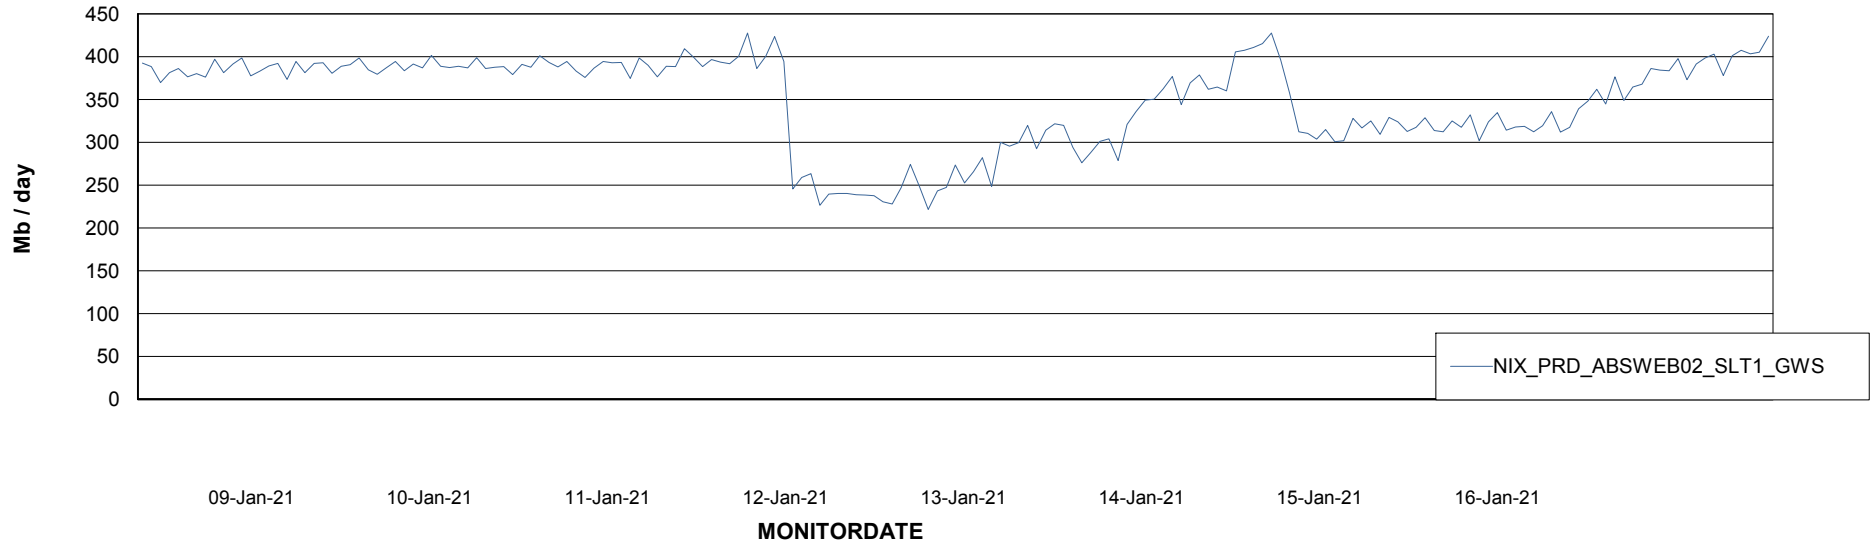

ABSSolute Web Component Services

Avg memory used per ABS Web component