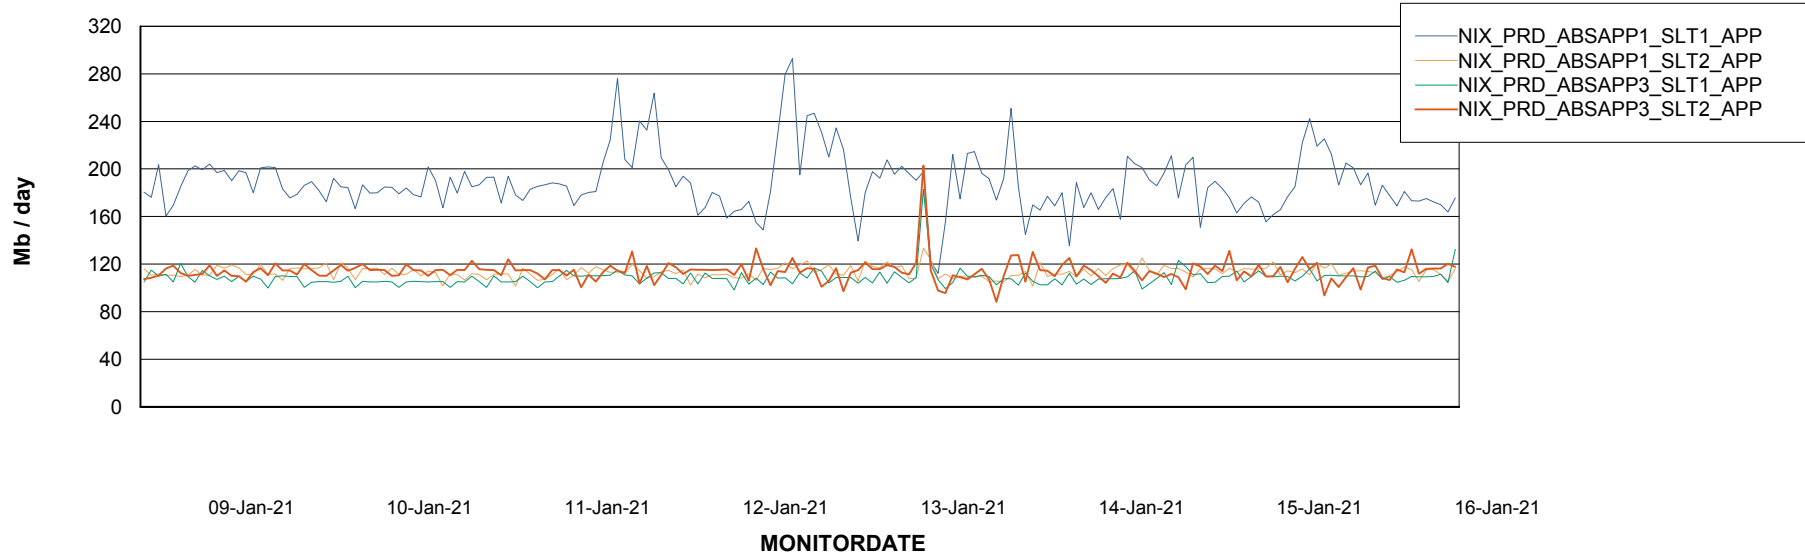

Standby Database Health NIX_Production

Recovery lag for last 7 days

Weekly SLA Customer Report

Customer NIX_Production
Database ID 51

ABSSolute Application Server Services

Avg memory used per ABS Server Service