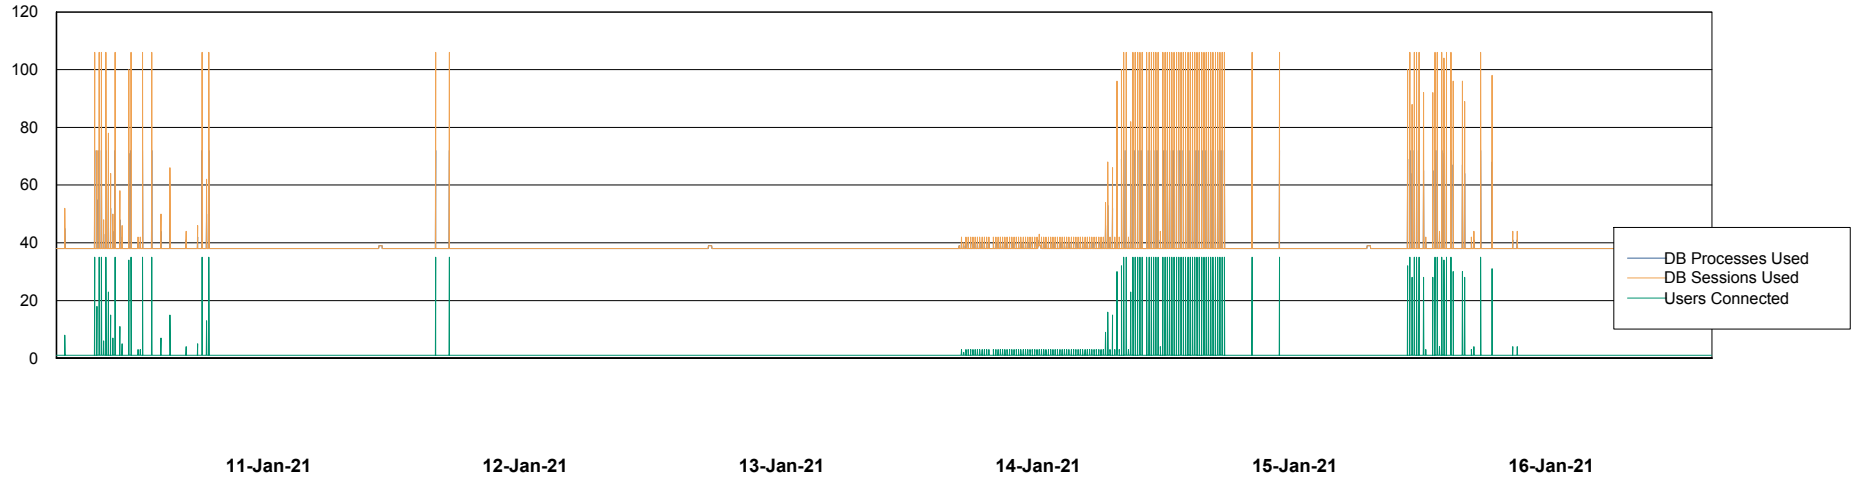

DB Processes Max 1,500
DB Sessions Max 2,272

Weekly SLA Customer Report

Customer NIX_Production
Database ID 51

Database Performance NIXDB_Standby

DB Processes Max 300
DB Sessions Max 480

Weekly SLA Customer Report