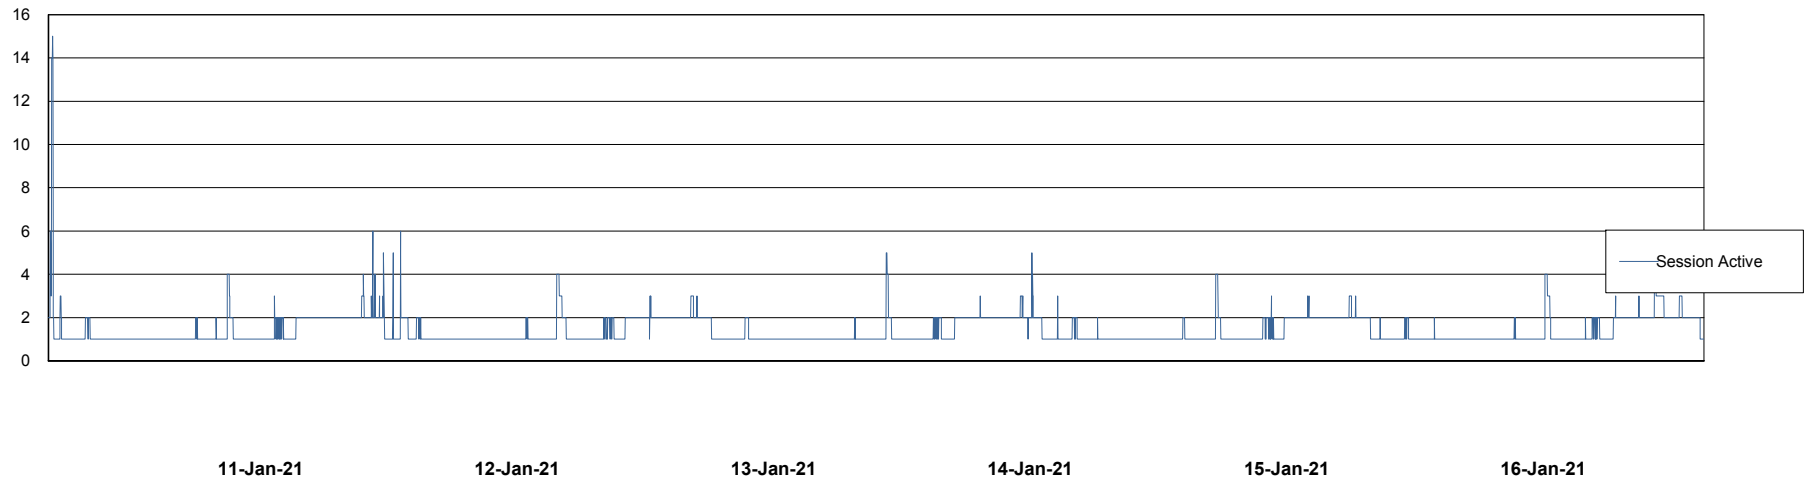

Database Performance LLGDB_BI02

DB Processes Max 1,000
DB Sessions Max 1,536