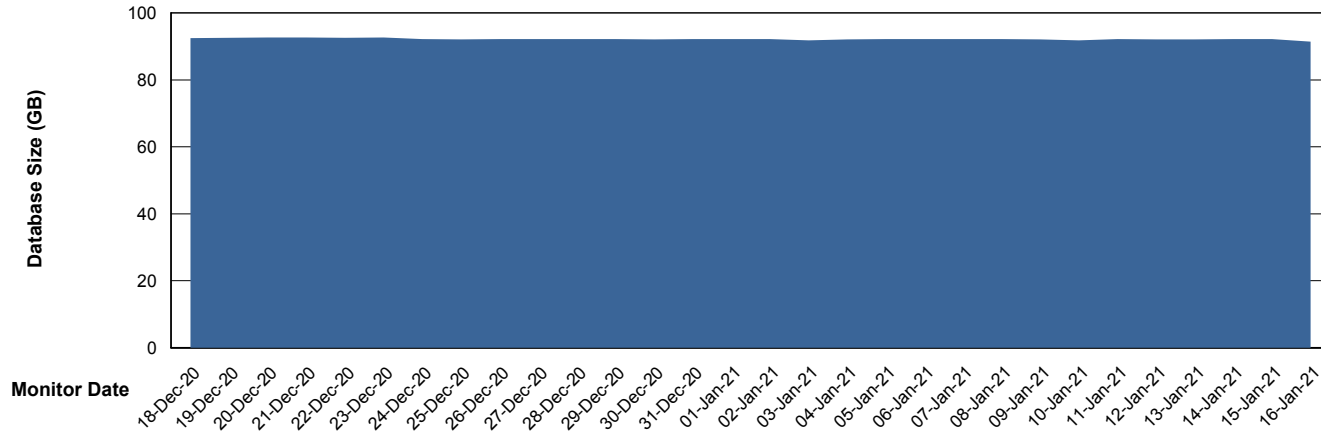

DATABASE SIZE LLGDB_BI02

Database growth over last month