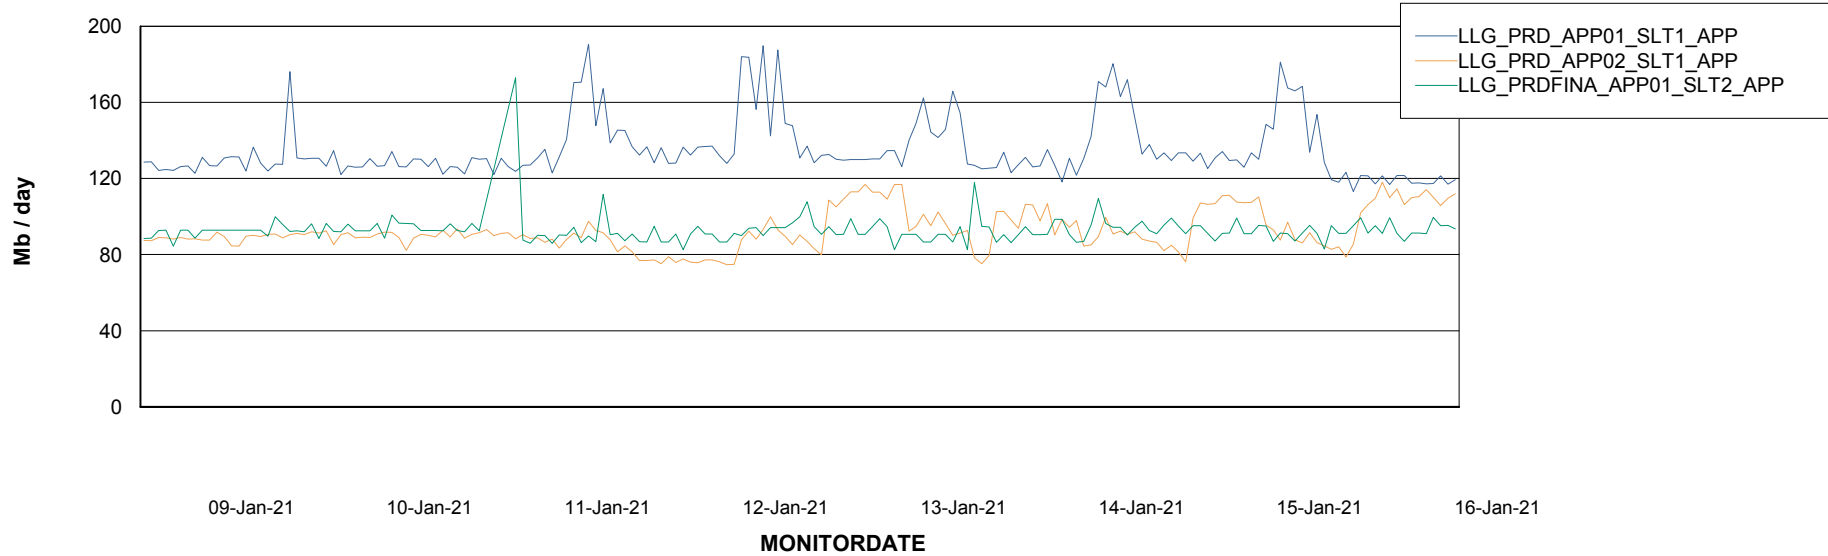

ABSSolute Application Server Services

Avg memory used per ABS Server Service