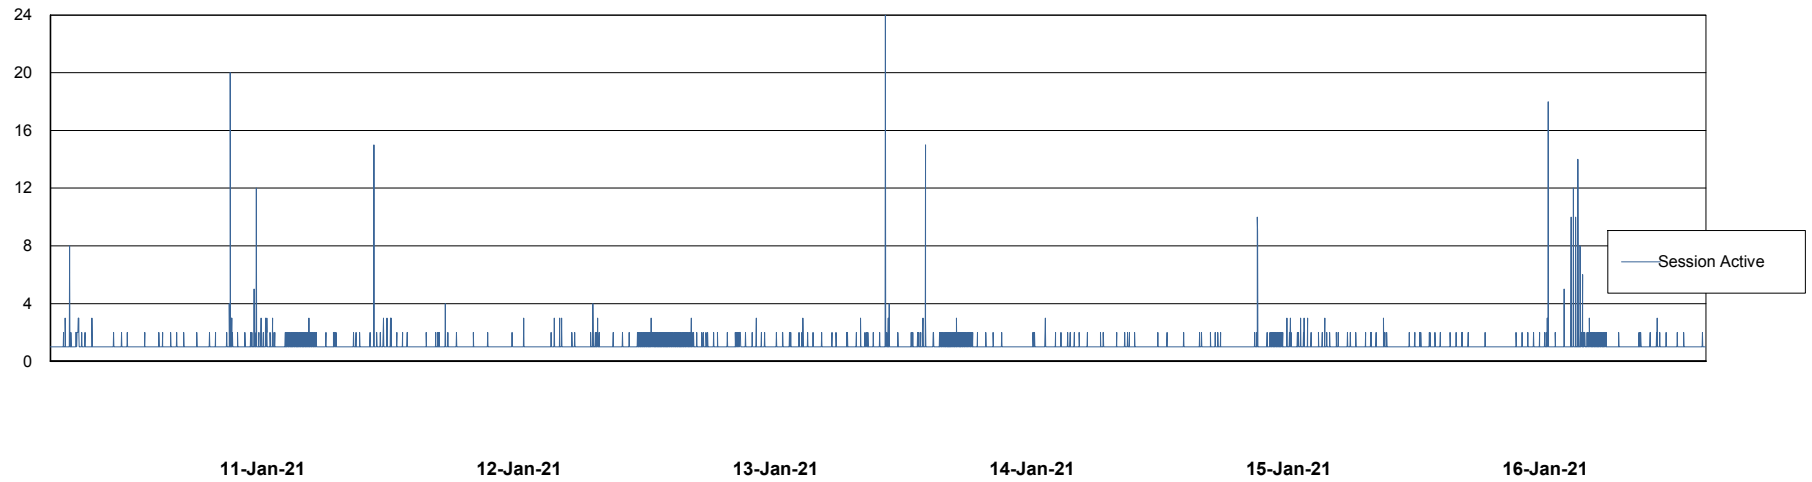

Database Performance LLGDB_Standby

DB Processes Max 300
DB Sessions Max 480