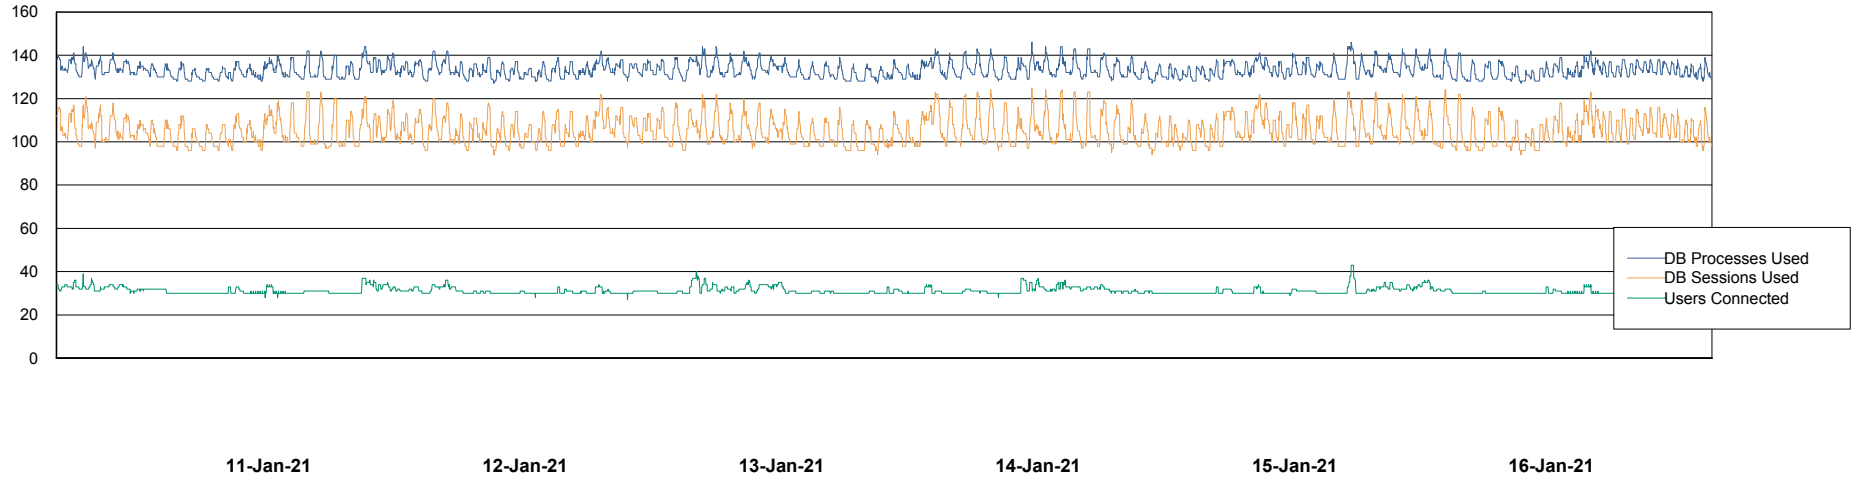

Database Performance LLGDB_Production

DB Processes Max 300
DB Sessions Max 480