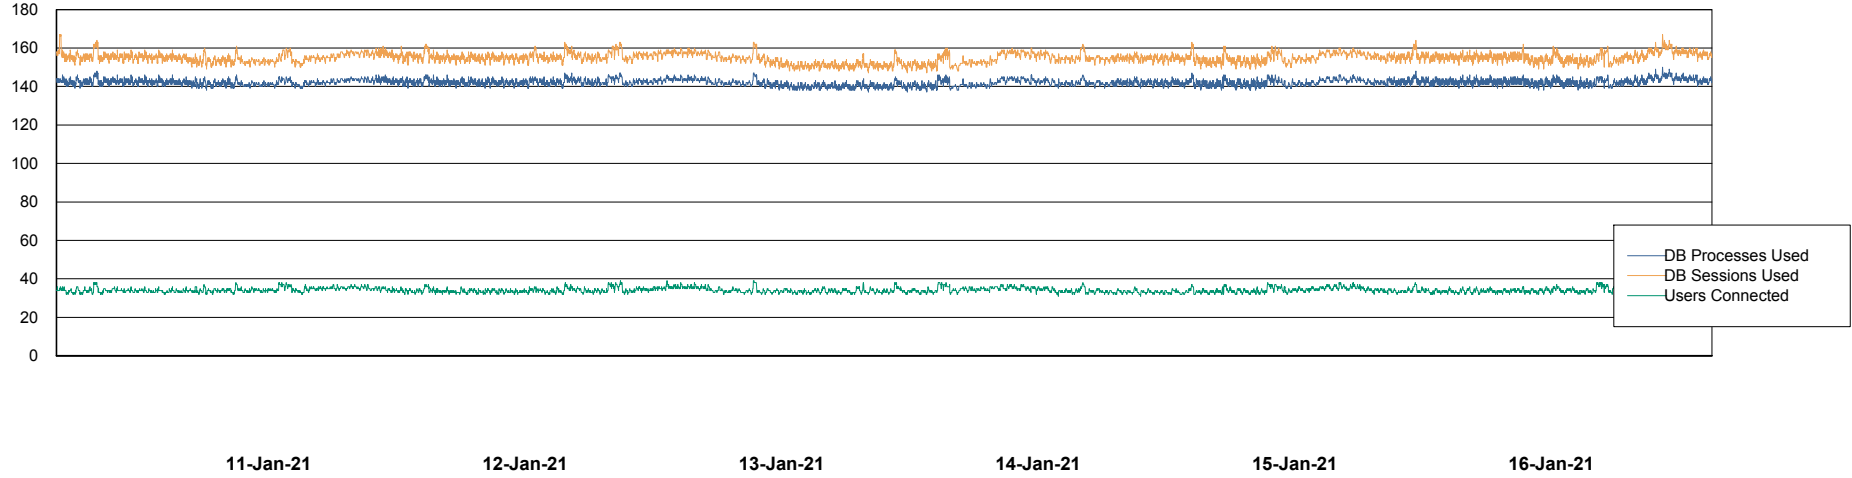

Database Performance LLGDB_BI02

DB Processes Max 1,000
DB Sessions Max 1,536