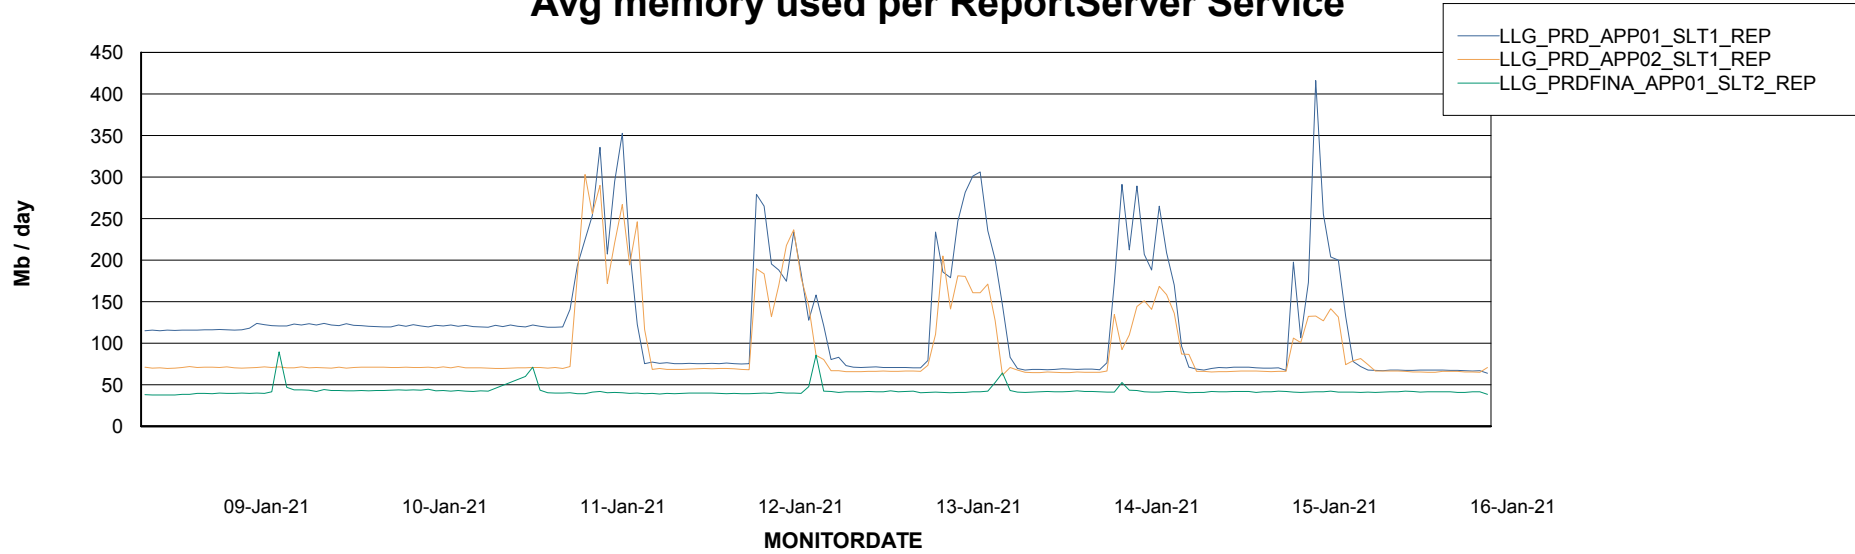

ABSolute Application Server Services

Avg memory used per ReportServer Service