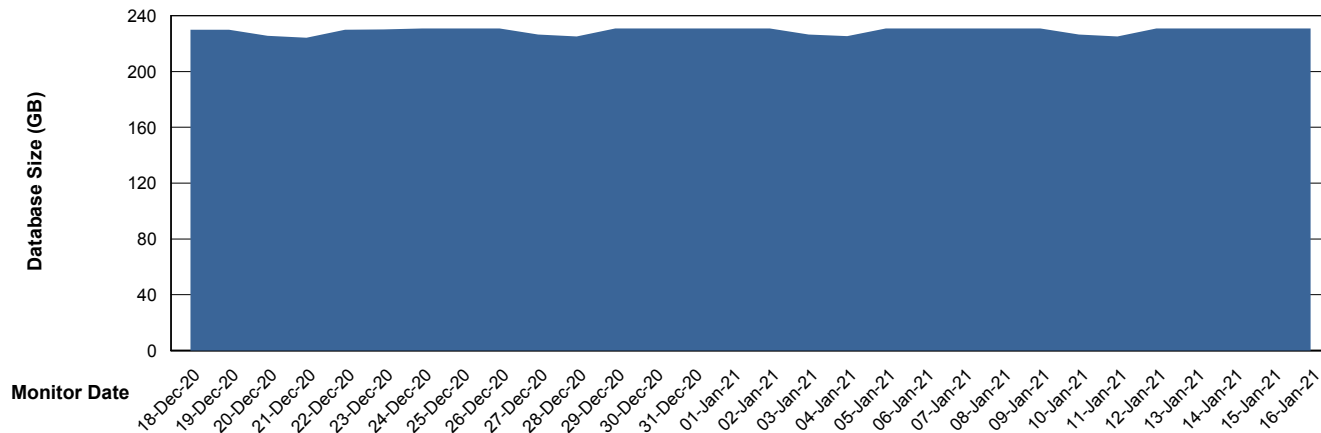

# Weekly SLA Customer Report

Customer LLG\_Production  
Database ID 53

DATABASE SIZE LLGDB\_BI02

### Database growth over last month

DATABASE SIZE LLGDB\_Production

### Database growth over last month