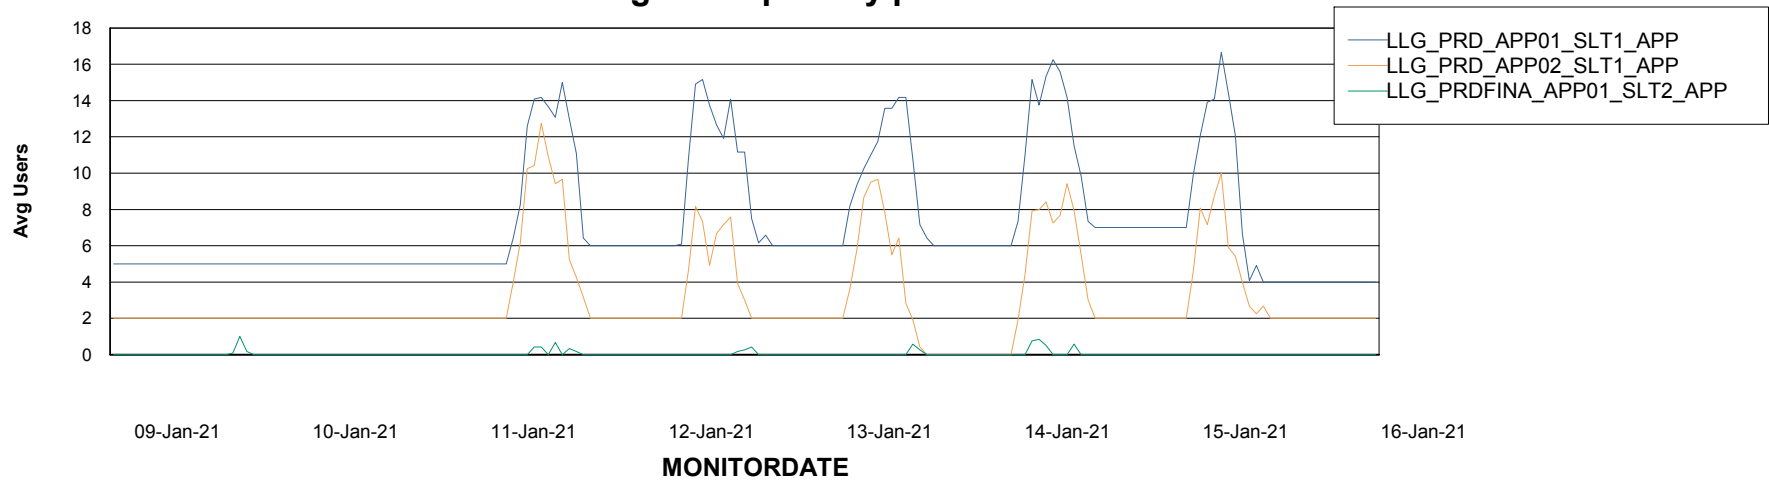

Avg users per day per ABS server