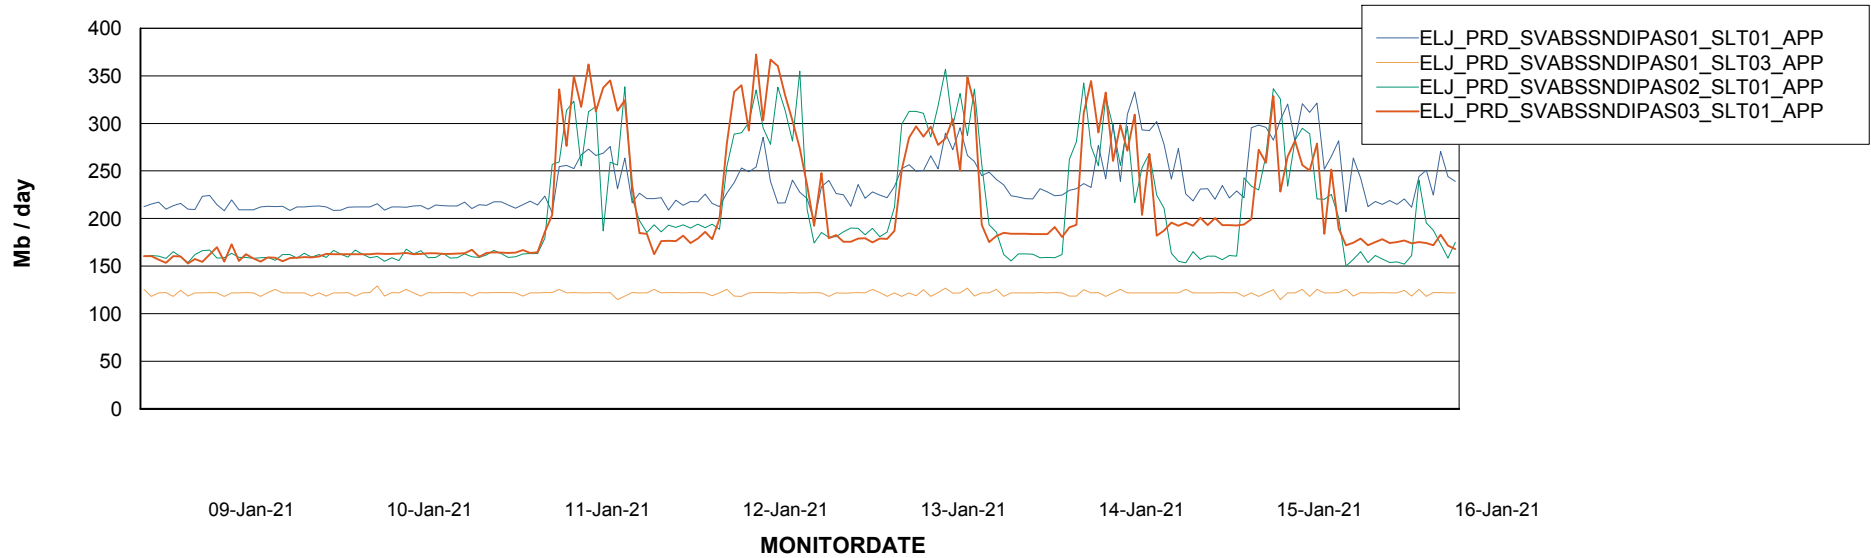

BI Status and last ETL error for ELJDB_PRD_BI

	Sun 10/1/2021	Mon 11/1/2021	Tue 12/1/2021	Wed 13/1/2021	Thu 14/1/2021	Fri 15/1/2021	Sat 16/1/2021
ABS DataWarehouse ETL Health	OK	OK	OK	OK	OK	OK	OK
ABS DWHStaging ETL Health	OK	OK	OK	OK	OK	OK	OK

Weekly SLA Customer Report

Customer ELJ Production
Database ID 72

ABSSolute Application Server Services

Avg memory used per ABS Server Service

Avg users per day per ABS server

Weekly SLA Customer Report

Customer ELJ Production
Database ID 72