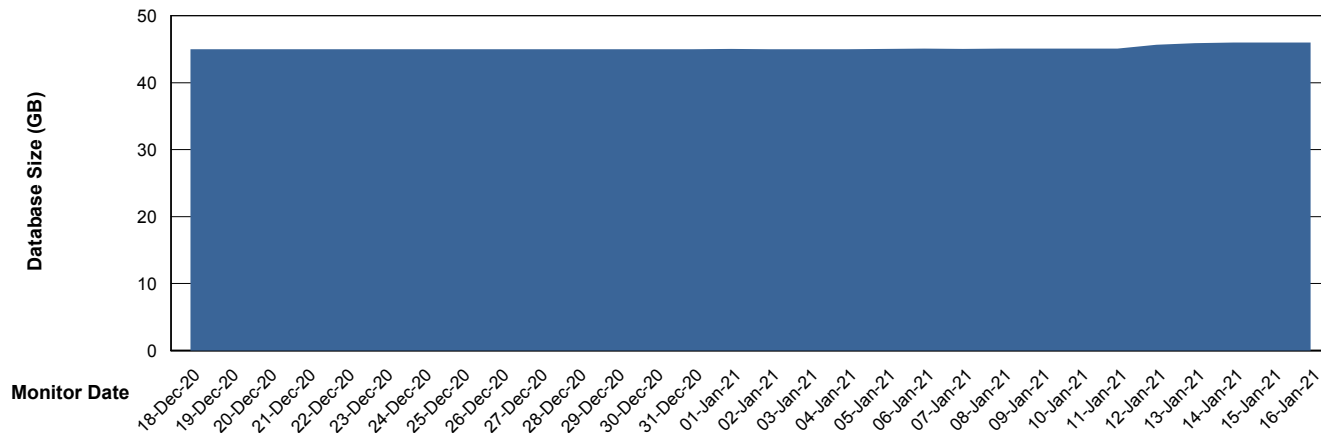

Weekly SLA Customer Report

Customer ELJ Production
Database ID 72

DATABASE SIZE ELJDB_PRD_BI

Database growth over last month

DATABASE SIZE ELJDB_Production

Database growth over last month

Weekly SLA Customer Report