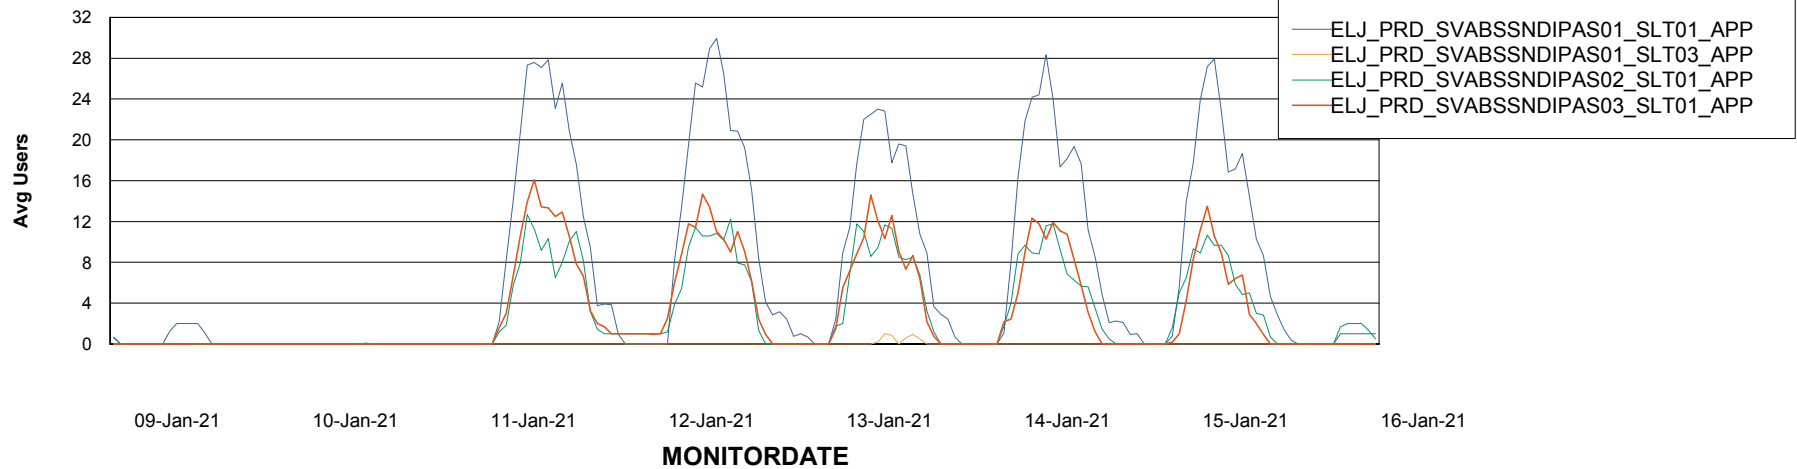

Weekly SLA Customer Report

Customer ELJ Production
Database ID 72

ABSSolute Application Server Services

Avg memory used per ABS Server Service

Avg users per day per ABS server

Weekly SLA Customer Report

Customer ELJ Production
Database ID 72