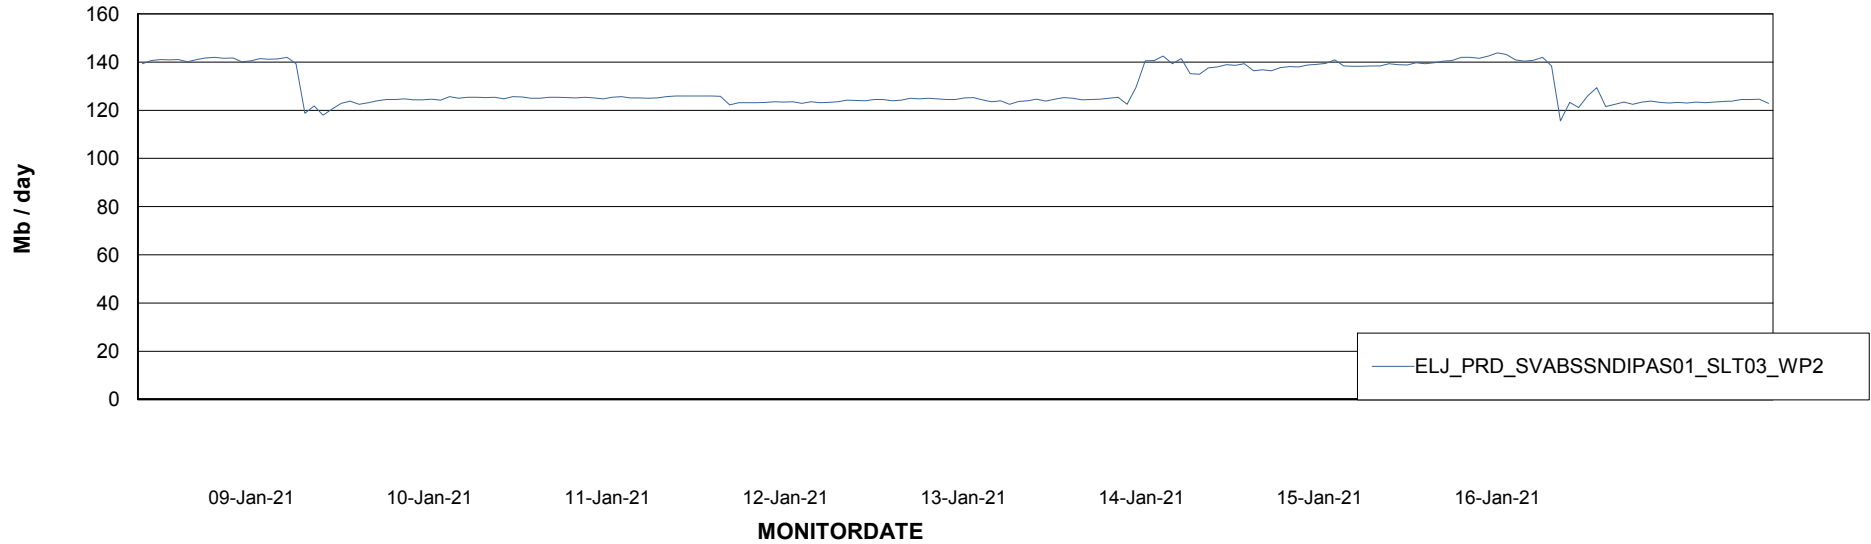

ABSSolute Application ReportServer Services

Avg memory used per ReportServer Service

Weekly SLA Customer Report

Customer ELJ Production
Database ID 72

ABSSolute Web Component Services

Avg memory used per ABS Web component