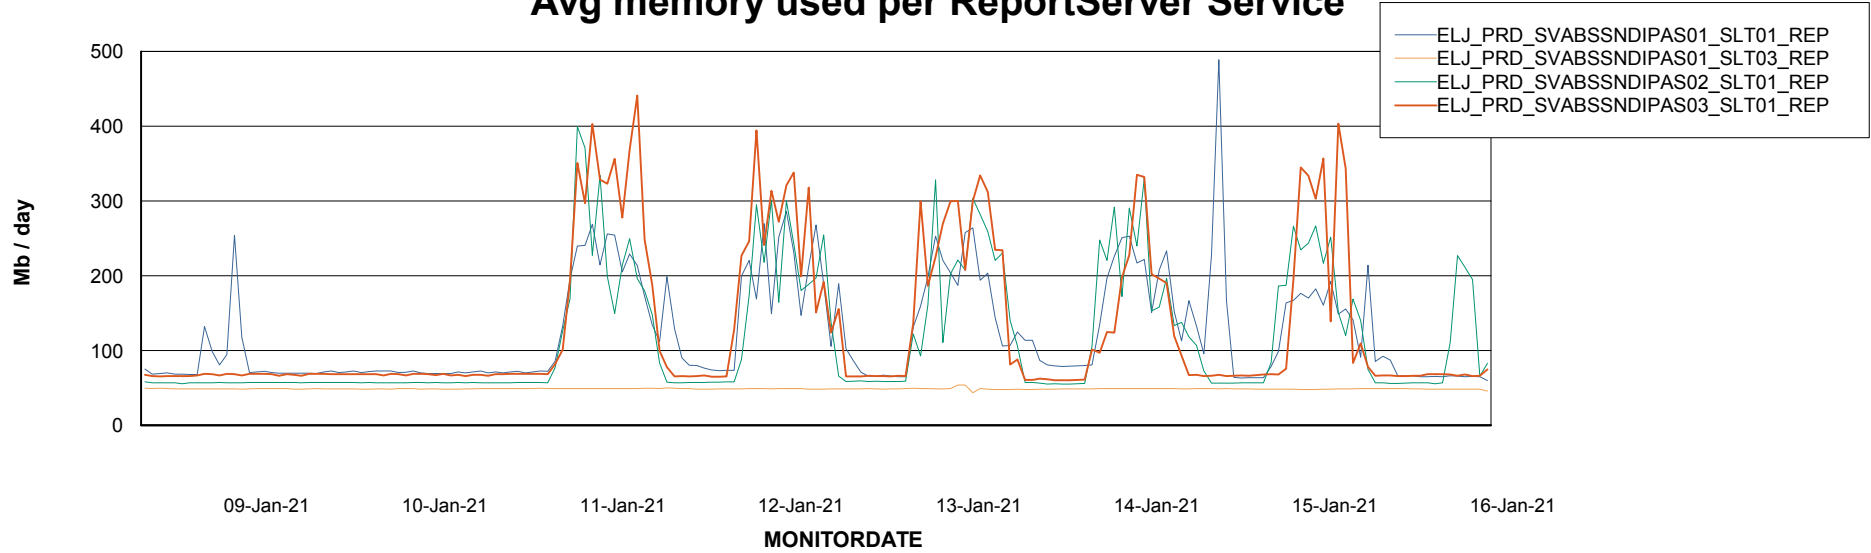

ABSSolute Application ReportServer Services

Avg memory used per ReportServer Service