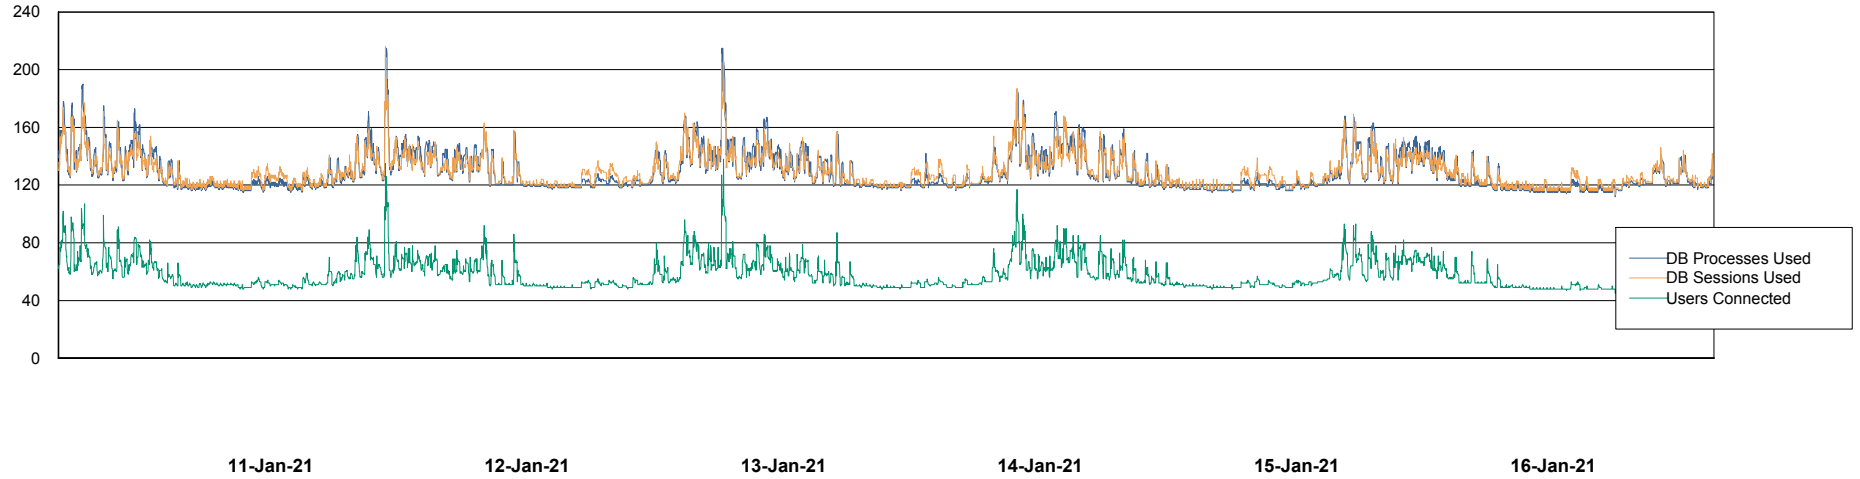

Database Performance ELJDB_Production

DB Processes Max 600
DB Sessions Max 924