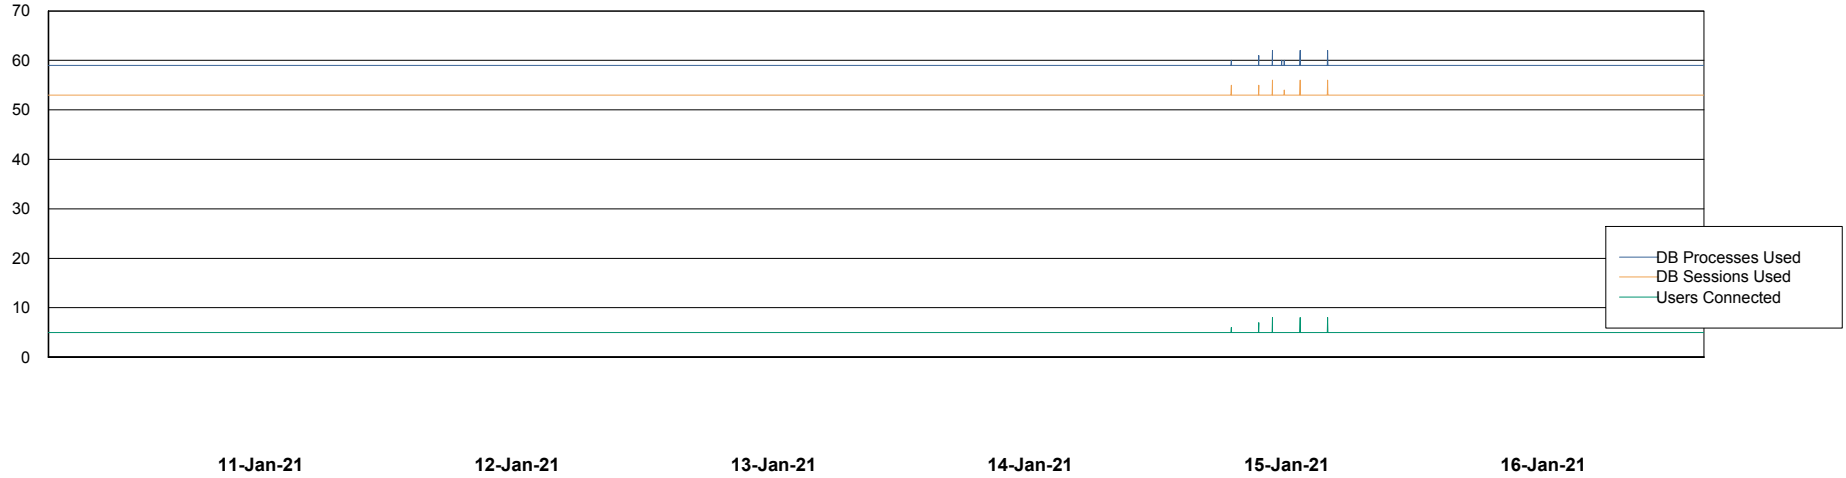

Database Performance ELJDB_Production

DB Processes Max 600
DB Sessions Max 924

Weekly SLA Customer Report

Customer ELJ Production
Database ID 72

Database Performance ELJDB_Standby

DB Processes Max 600
DB Sessions Max 924