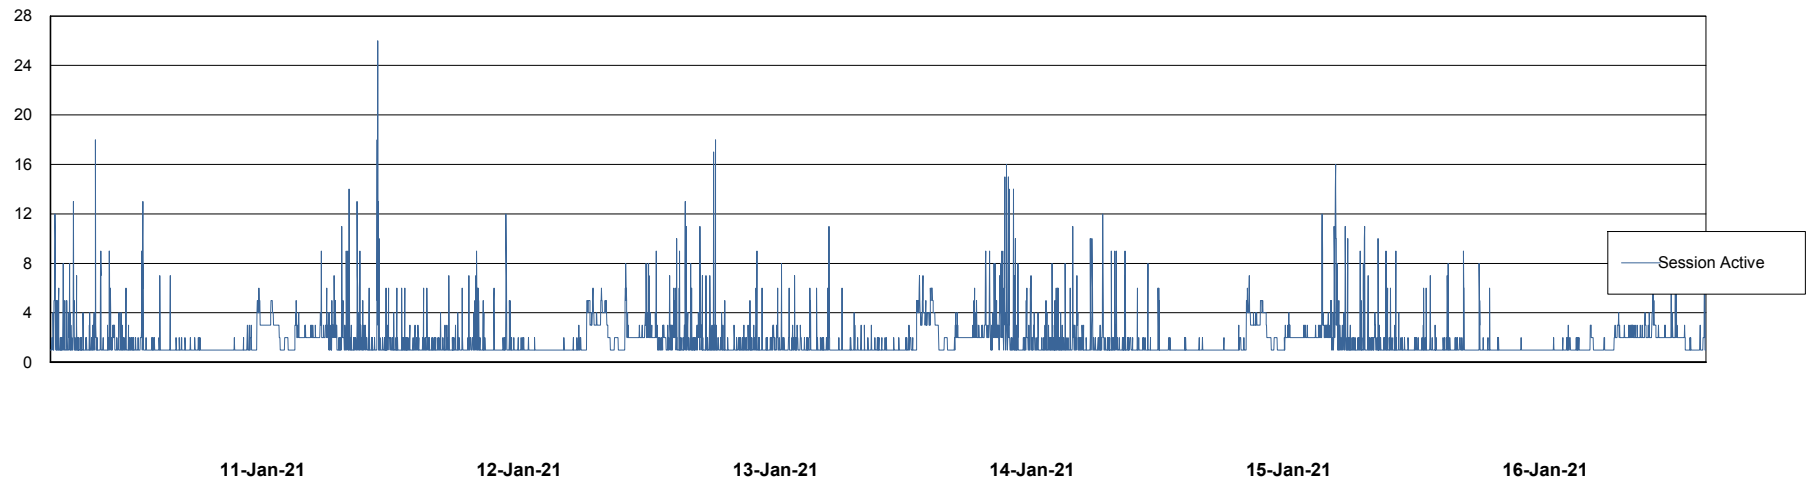

Database Performance ELJDB_Production

DB Processes Max 600
DB Sessions Max 924