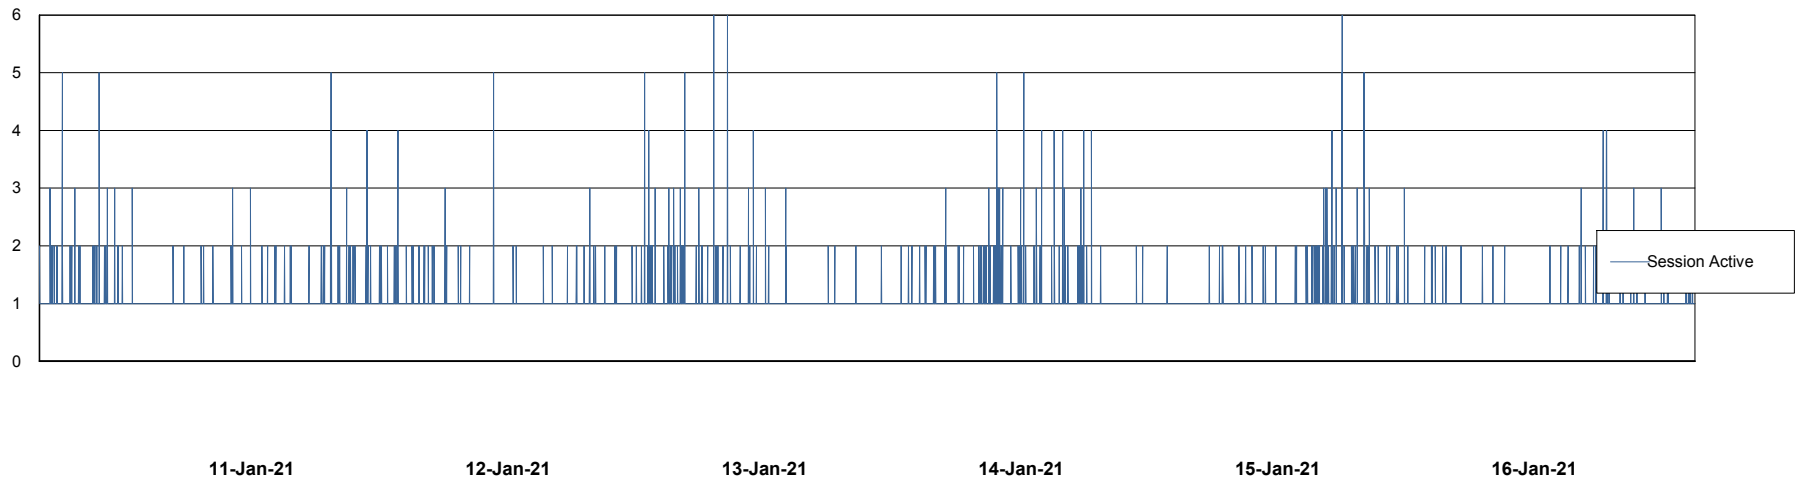

Database Performance ELJDB_Production

DB Processes Max 600
DB Sessions Max 924

Weekly SLA Customer Report

Customer ELJ Production
Database ID 72

Database Performance ELJDB_Standby

DB Processes Max 600
DB Sessions Max 924

Weekly SLA Customer Report

Customer ELJ Production
Database ID 72

DATABASE SIZE ELJDB_PRD_BI

Database growth over last month

DATABASE SIZE ELJDB_Production

Database growth over last month

Weekly SLA Customer Report