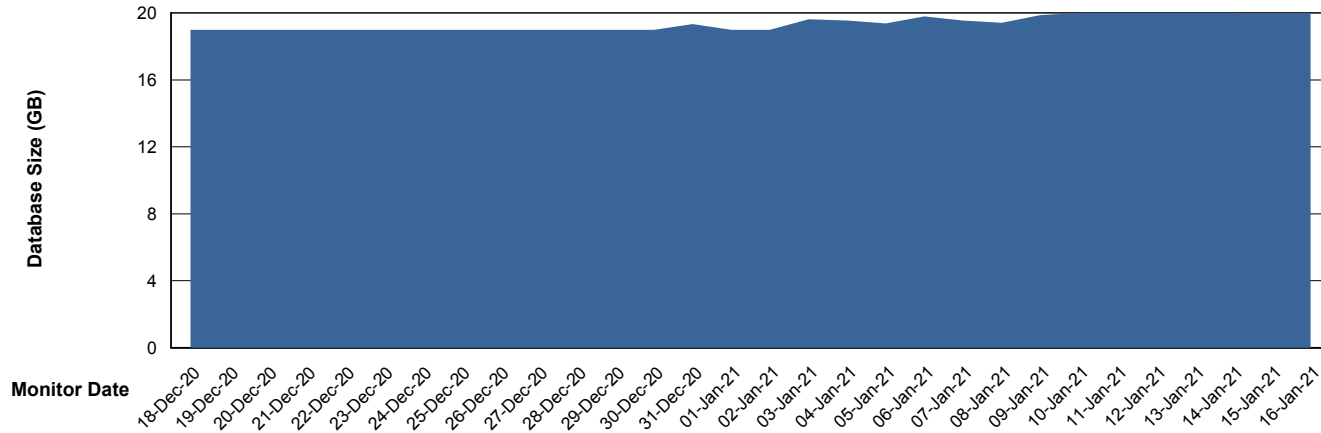

Database Performance ELJDB_Production

DB Processes Max 600
DB Sessions Max 924

Weekly SLA Customer Report

Customer ELJ Production
Database ID 72

Database Performance ELJDB_Standby

DB Processes Max 600
DB Sessions Max 924

Weekly SLA Customer Report

Customer ELJ Production
Database ID 72

DATABASE SIZE ELJDB_PRD_BI

Database growth over last month

DATABASE SIZE ELJDB_Production

Database growth over last month

Weekly SLA Customer Report