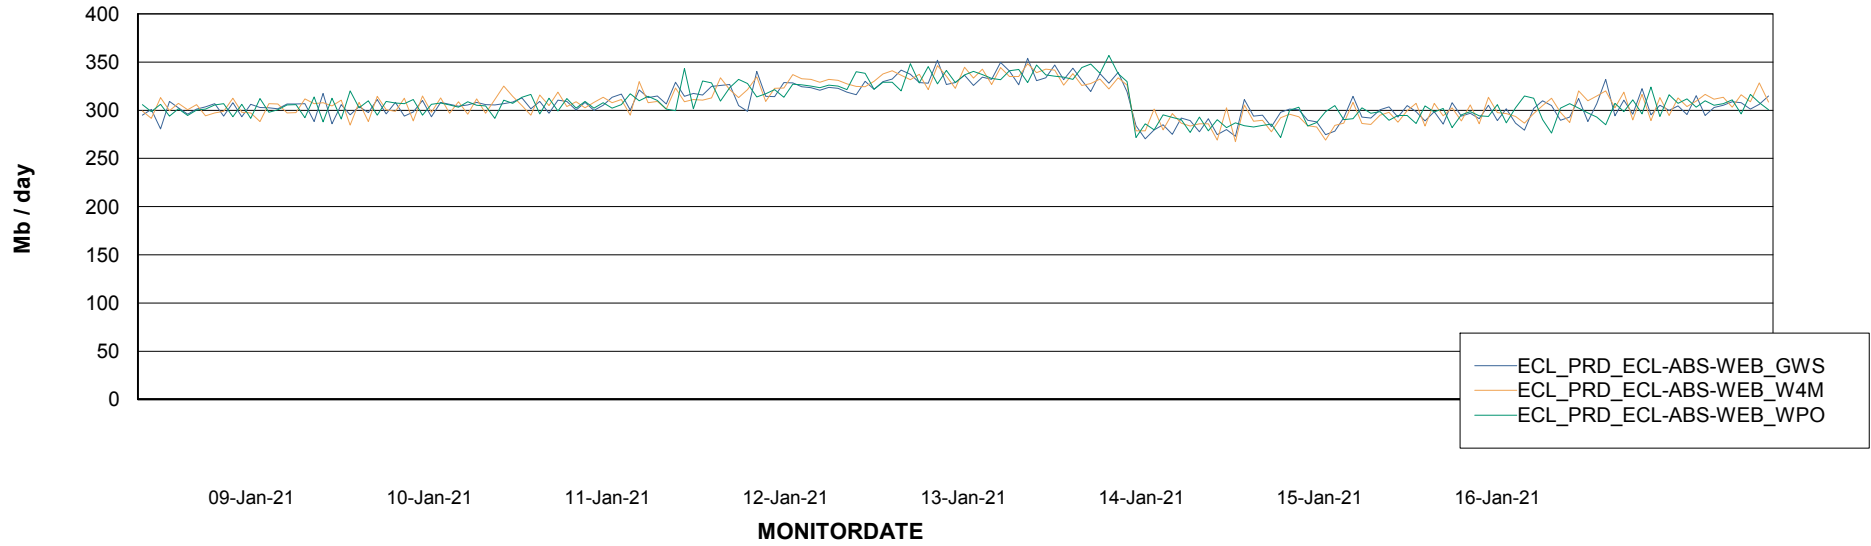

ABSSolute Web Component Services

Avg memory used per ABS Web component