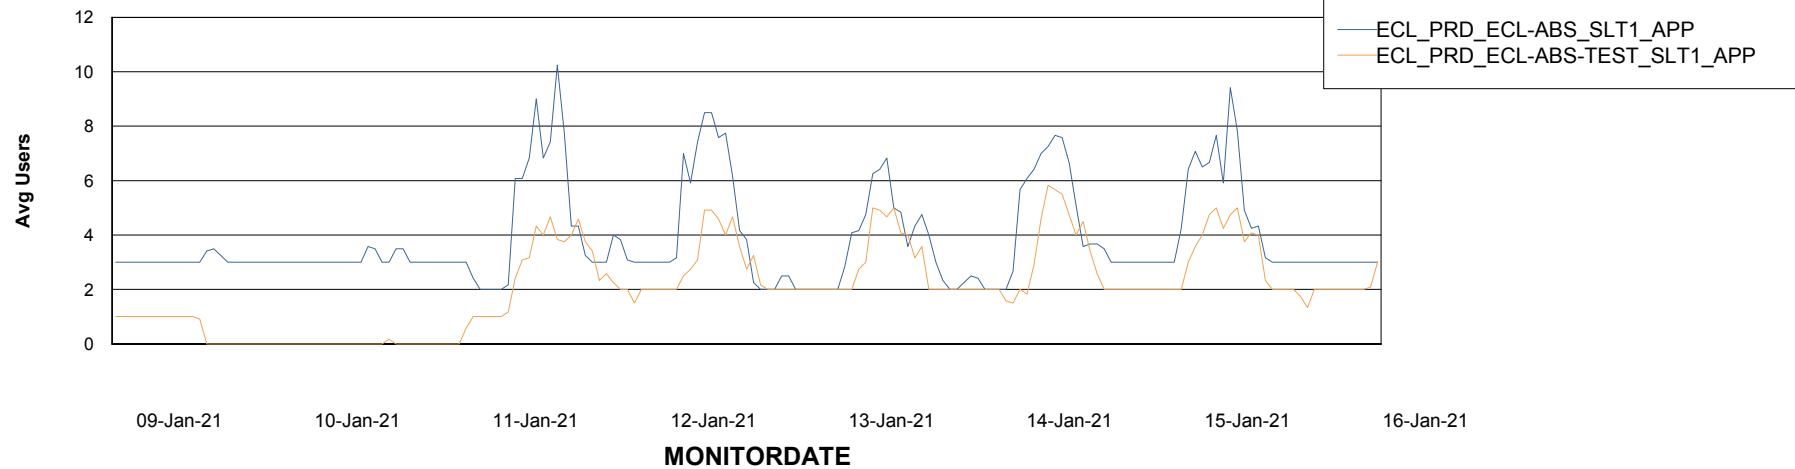

Avg users per day per ABS server