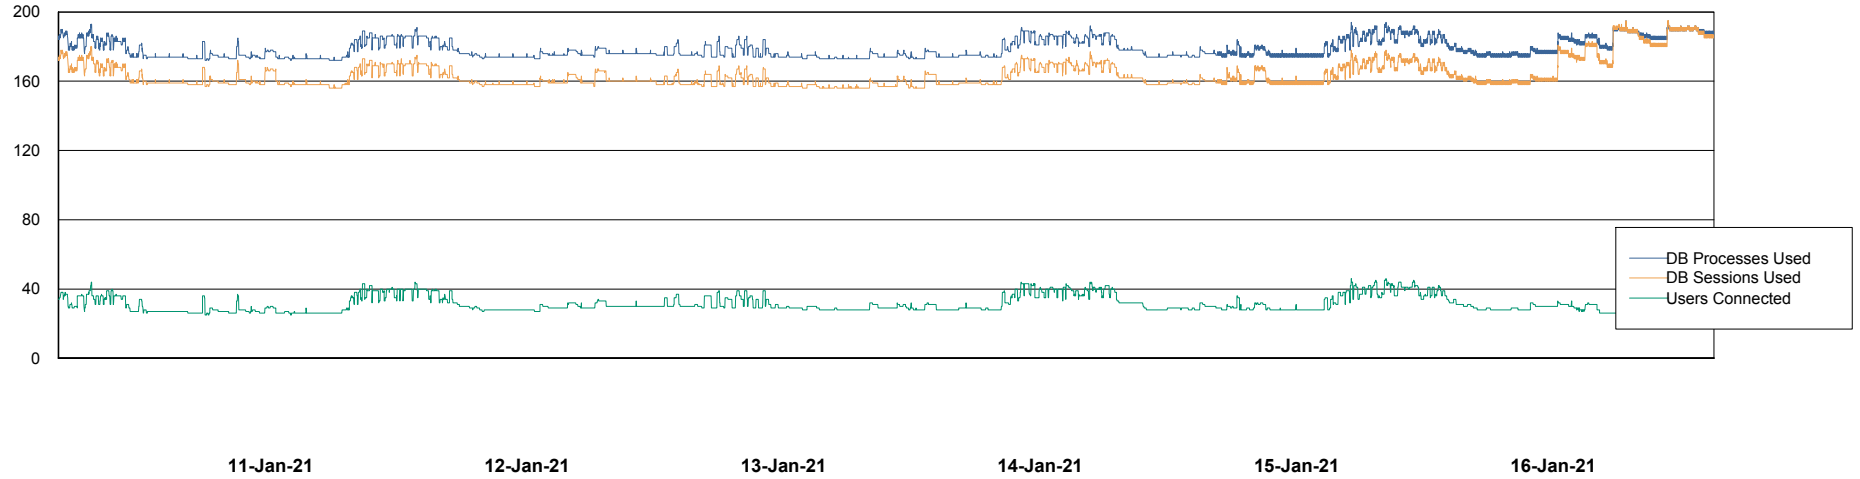

Weekly SLA Customer Report

Customer ECL Production
Database ID 77

Harddisk Usage ECL_PRD_ECL-ABS-WEB

	Free disk space on c: (%)	Total disk space on c: (Gb)
16-Jan-21	67	127
15-Jan-21	67	127
14-Jan-21	68	127
13-Jan-21	68	127
12-Jan-21	69	127
11-Jan-21	69	127
10-Jan-21	69	127

Weekly SLA Customer Report

Customer ECL Production
Database ID 77

Database Performance ECLDB_Production

DB Processes Max 1,000
DB Sessions Max 1,536

Weekly SLA Customer Report

Customer ECL Production
Database ID 77