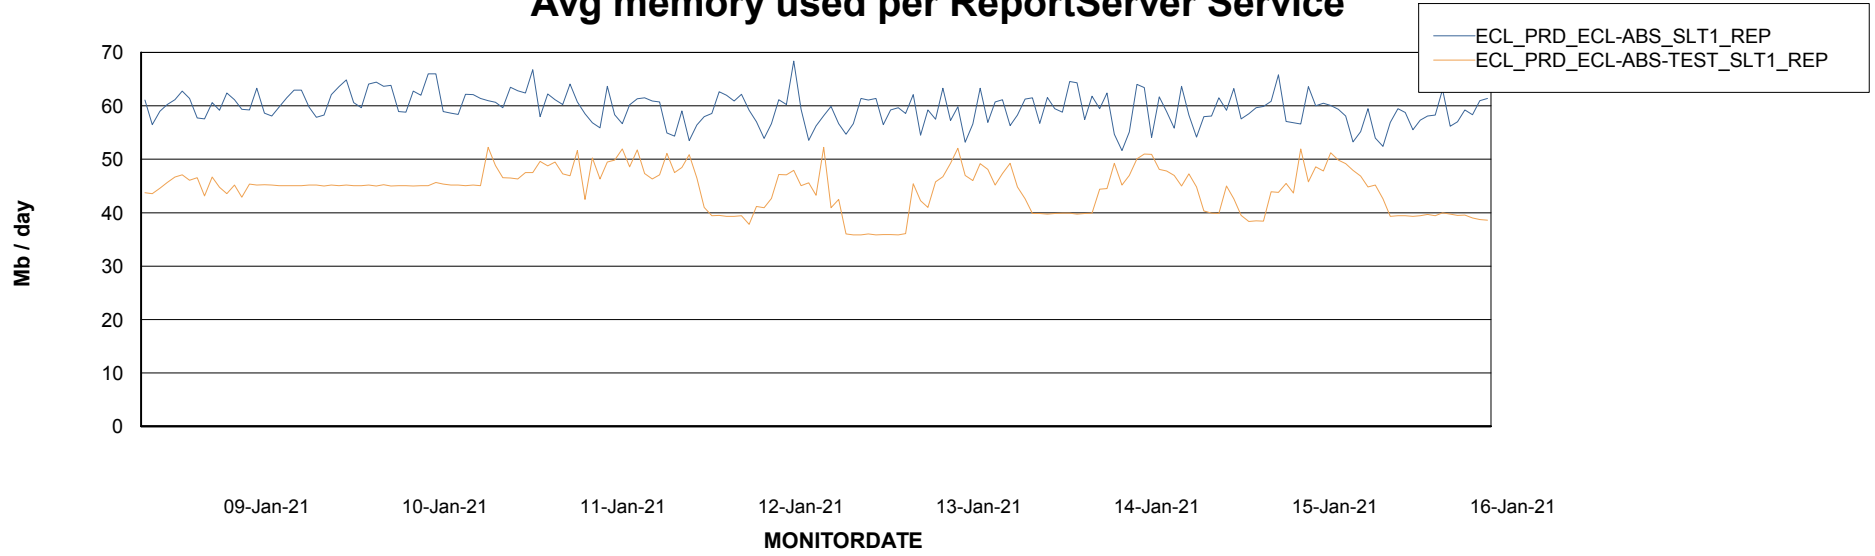

Avg memory used per ABS Server Service

Avg users per day per ABS server

Weekly SLA Customer Report

Customer ECL Production
Database ID 77

ABSSolute Application ReportServer Services

Avg memory used per ReportServer Service