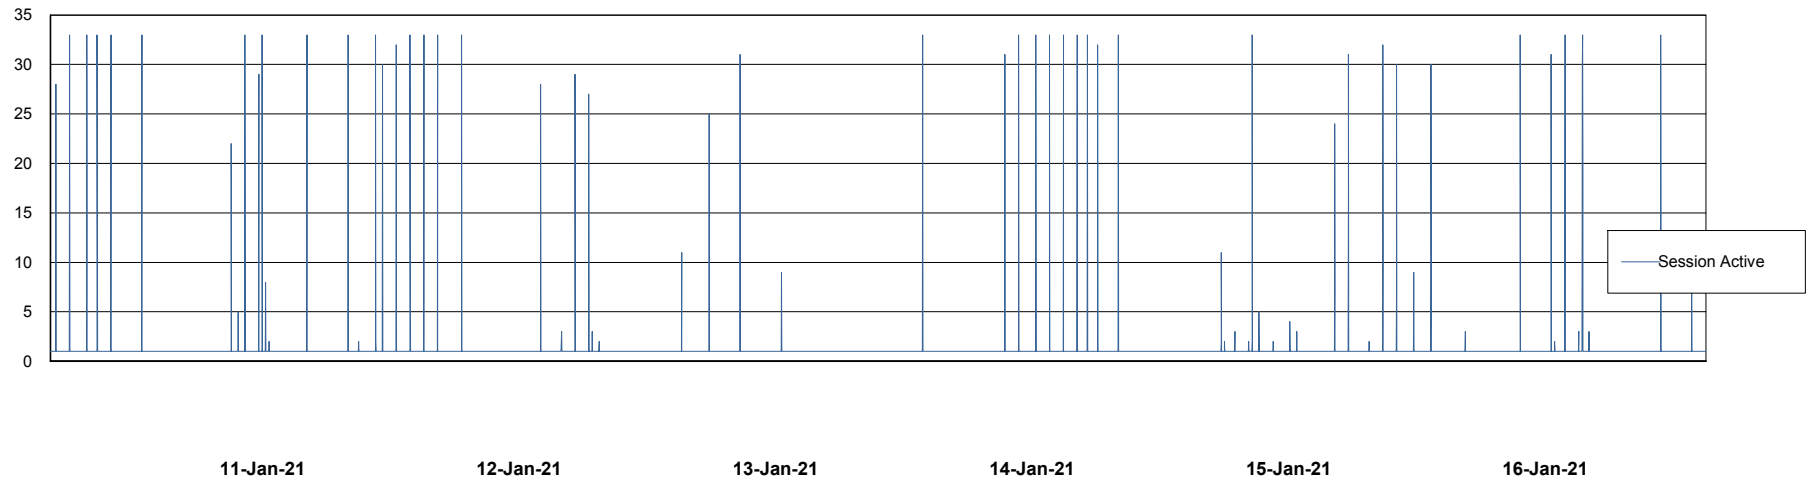

Weekly SLA Customer Report

Customer ECL Production
Database ID 77

Database Performance ECLDB_Production

DB Processes Max 1,000
DB Sessions Max 1,536

Weekly SLA Customer Report

Customer ECL Production
Database ID 77

Database Performance ECLDB_Standby

DB Processes Max 1,000
DB Sessions Max 1,536

Weekly SLA Customer Report

Customer ECL Production
 Database ID 77

DATABASE SIZE ECLDB_Production

Database growth over last month