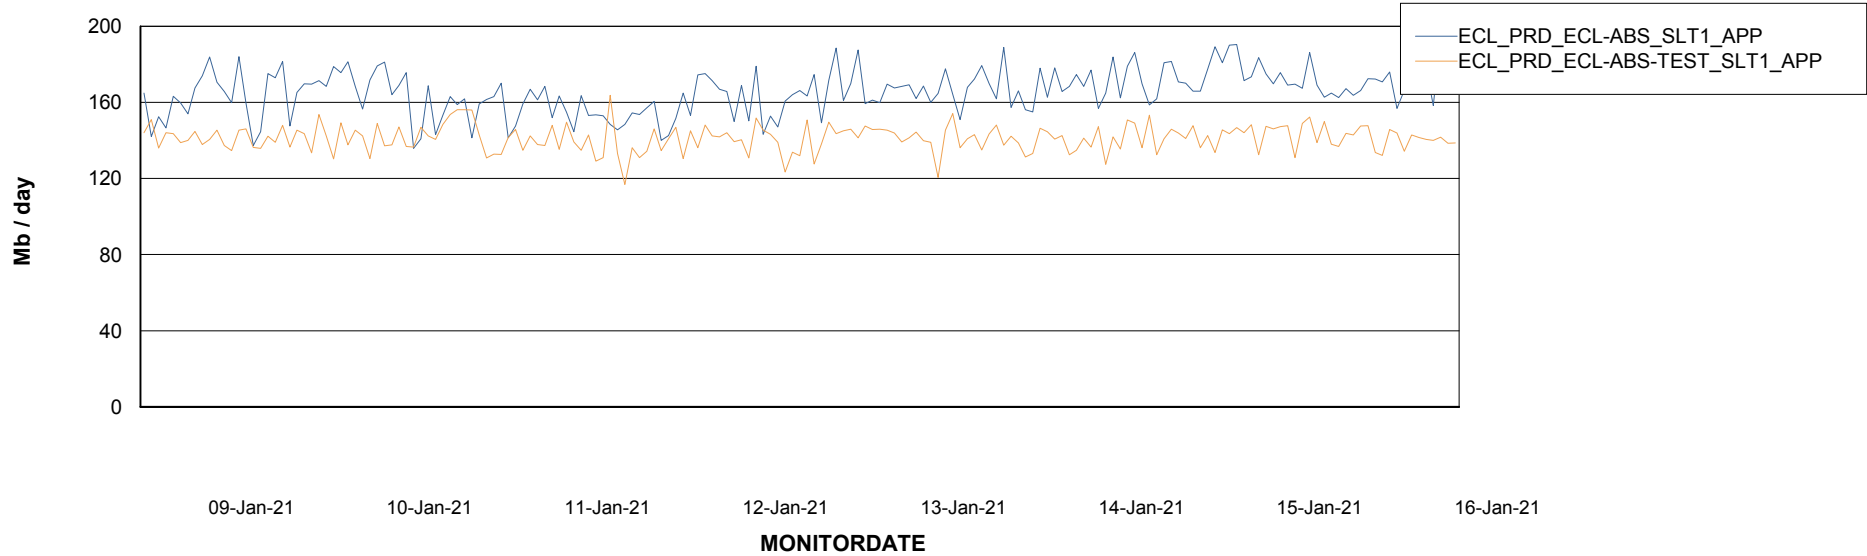

ABSSolute Application Server Services

Avg memory used per ABS Server Service