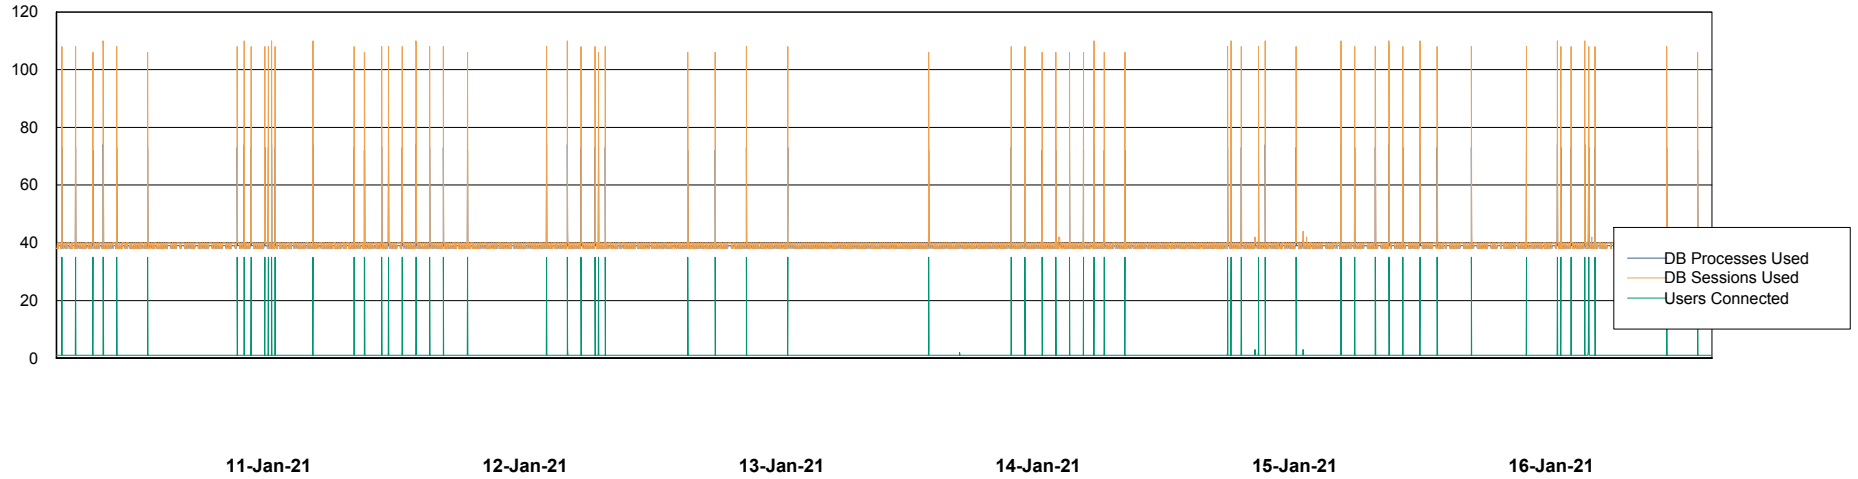

Weekly SLA Customer Report

Customer ECL Production
Database ID 77

Database Performance ECLDB_Production

DB Processes Max 1,000
DB Sessions Max 1,536

Weekly SLA Customer Report

Customer ECL Production
Database ID 77

Database Performance ECLDB_Standby

DB Processes Max 1,000
DB Sessions Max 1,536

Weekly SLA Customer Report

Customer ECL Production
 Database ID 77

DATABASE SIZE ECLDB_Production

Database growth over last month