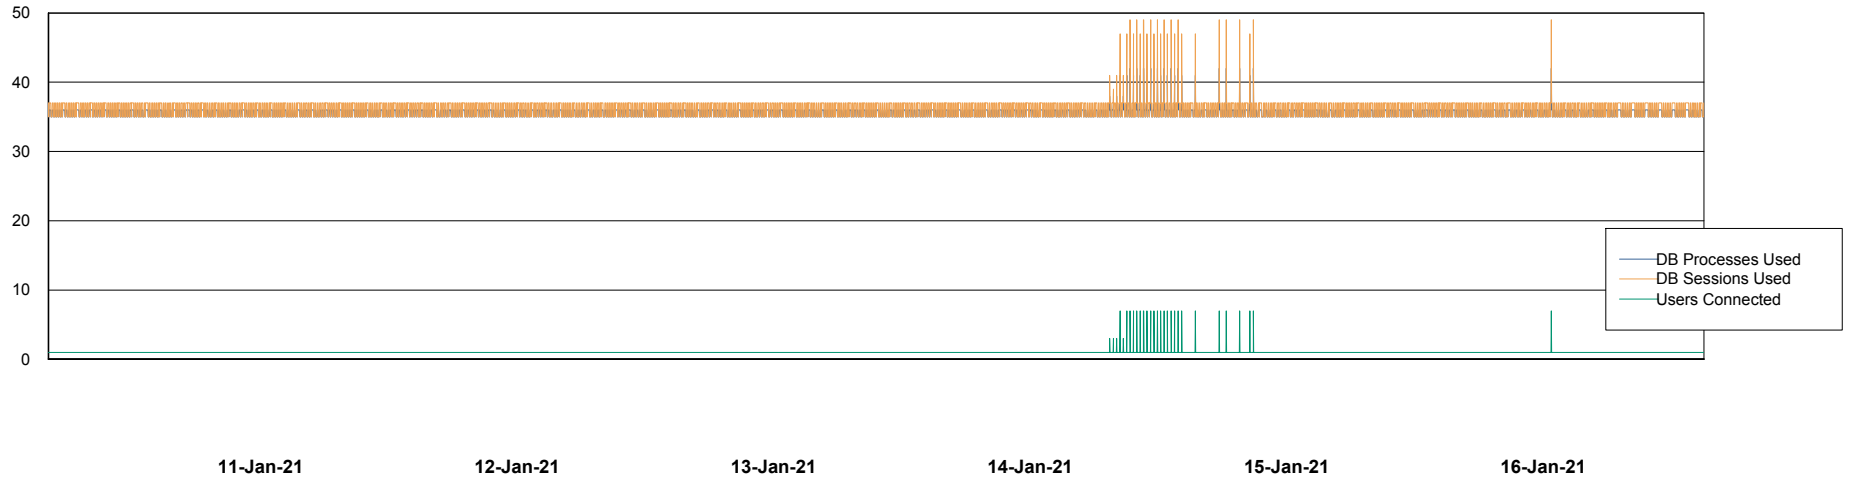

Weekly SLA Customer Report

Customer CIW Production
Database ID 45

Database Performance CIWDB_Production

Weekly SLA Customer Report

Customer CIW Production
Database ID 45

Database Performance CIWDB_Standby

Weekly SLA Customer Report

Customer CIW Production
 Database ID 45

DATABASE SIZE CIWDB_Production

Database growth over last month

Database Tablespace CIWDB_Production

Date	Tablespace Name	Filesize (Gb)	Usedsize (Gb)	Percentage free
16-Jan-21	ABSDATA	48	38	21
	INDX	6	5	17
15-Jan-21	ABSDATA	48	38	21
	INDX	6	5	17
14-Jan-21	ABSDATA	48	38	21
	INDX	6	5	17
13-Jan-21	ABSDATA	48	38	21
	INDX	6	5	17
12-Jan-21	ABSDATA	48	38	21
	INDX	6	5	17
11-Jan-21	ABSDATA	48	38	21
	INDX	6	5	17
10-Jan-21	ABSDATA	48	38	21
	INDX	6	5	17