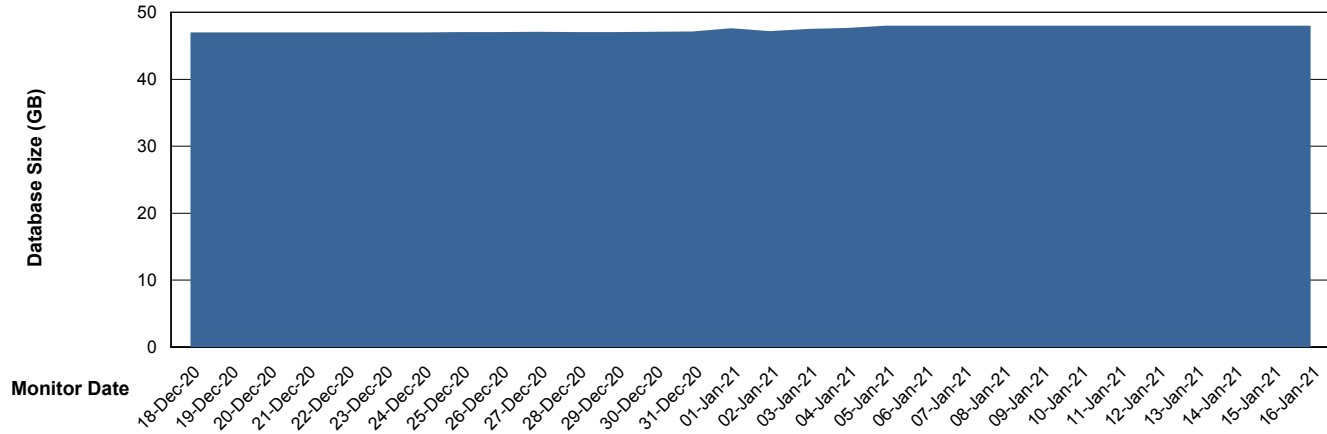

Weekly SLA Customer Report

Customer CIW Production
Database ID 45

Database Performance CIWDB_Production

Weekly SLA Customer Report

Customer CIW Production
Database ID 45

Database Performance CIWDB_Standby

Weekly SLA Customer Report

Customer CIW Production
 Database ID 45

DATABASE SIZE CIWDB_Production

Database growth over last month

Database Tablespace CIWDB_Production

Date	Tablespace Name	Filesize (Gb)	Usedsize (Gb)	Percentage free
16-Jan-21	ABSDATA	48	38	21
	INDX	6	5	17
15-Jan-21	ABSDATA	48	38	21
	INDX	6	5	17
14-Jan-21	ABSDATA	48	38	21
	INDX	6	5	17
13-Jan-21	ABSDATA	48	38	21
	INDX	6	5	17
12-Jan-21	ABSDATA	48	38	21
	INDX	6	5	17
11-Jan-21	ABSDATA	48	38	21
	INDX	6	5	17
10-Jan-21	ABSDATA	48	38	21
	INDX	6	5	17