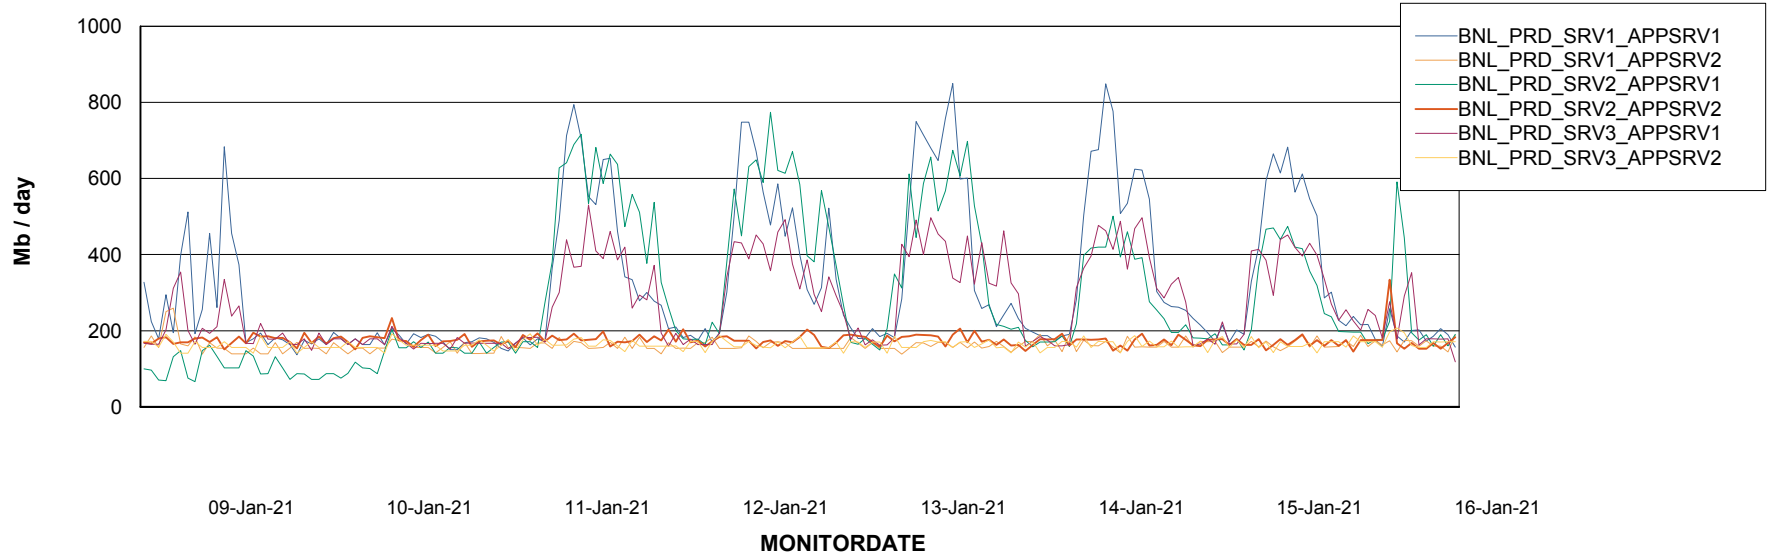

Weekly SLA Customer Report

Customer BNL_Production
Database ID 83

Database Performance BNLDB_Production

DB Processes Max 700
DB Sessions Max 1,072

Weekly SLA Customer Report

Customer BNL_Production
 Database ID 83

DATABASE SIZE BNLDB_Production

Database growth over last month

Database Tablespace BNLDB_Production

Date	Tablespace Name	Filesize (Gb)	Usedsize (Gb)	Percentage free
16-Jan-21	ABSDATA	122	69	43
	INDX	340	149	56
15-Jan-21	ABSDATA	122	69	43
	INDX	340	149	56
14-Jan-21	ABSDATA	122	69	43
	INDX	340	149	56
13-Jan-21	ABSDATA	122	69	43
	INDX	340	148	56
12-Jan-21	ABSDATA	122	69	43
	INDX	340	148	56
11-Jan-21	ABSDATA	122	69	43
	INDX	340	148	56
10-Jan-21	ABSDATA	122	69	43
	INDX	340	147	57

Weekly SLA Customer Report

Customer BNL_Production
Database ID 83

ABSSolute Application Server Services

Avg memory used per ABS Server Service

Avg users per day per ABS server

Weekly SLA Customer Report

Customer BNL_Production
Database ID 83