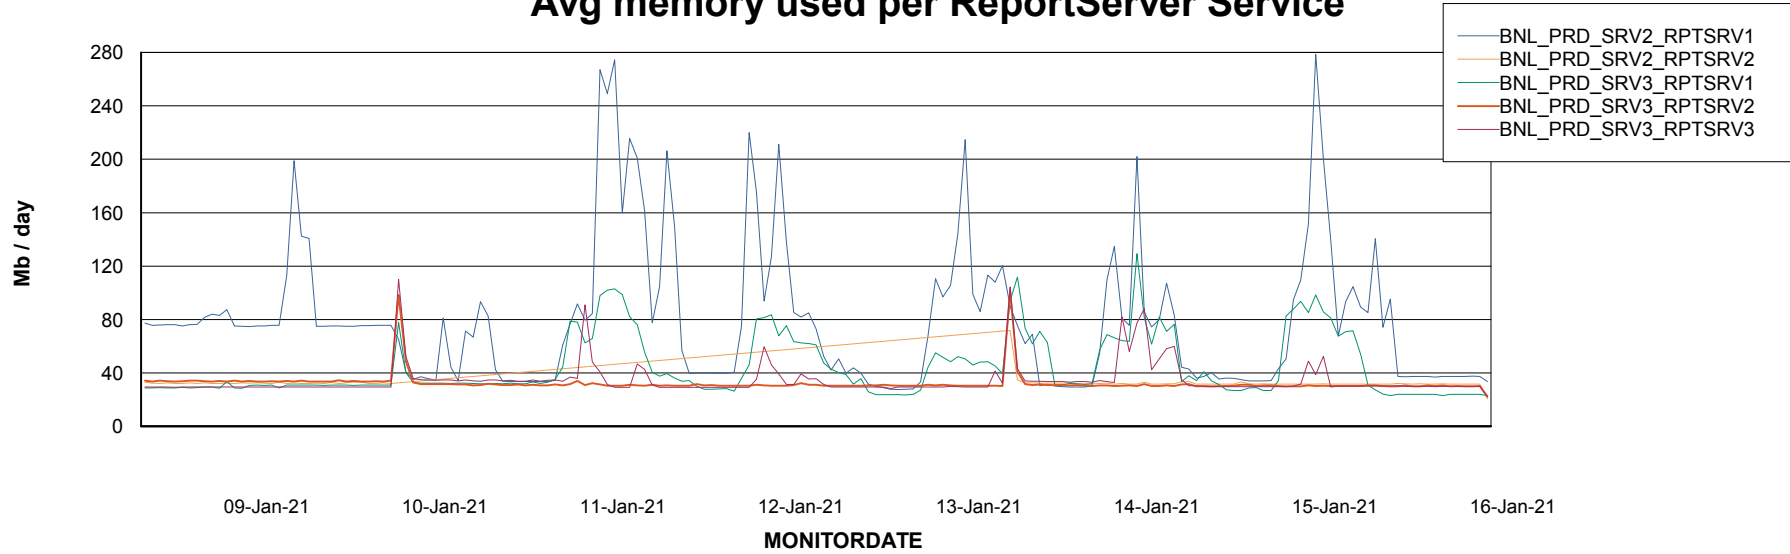

ABSSolute Web Component Services

Avg memory used per ReportServer Service