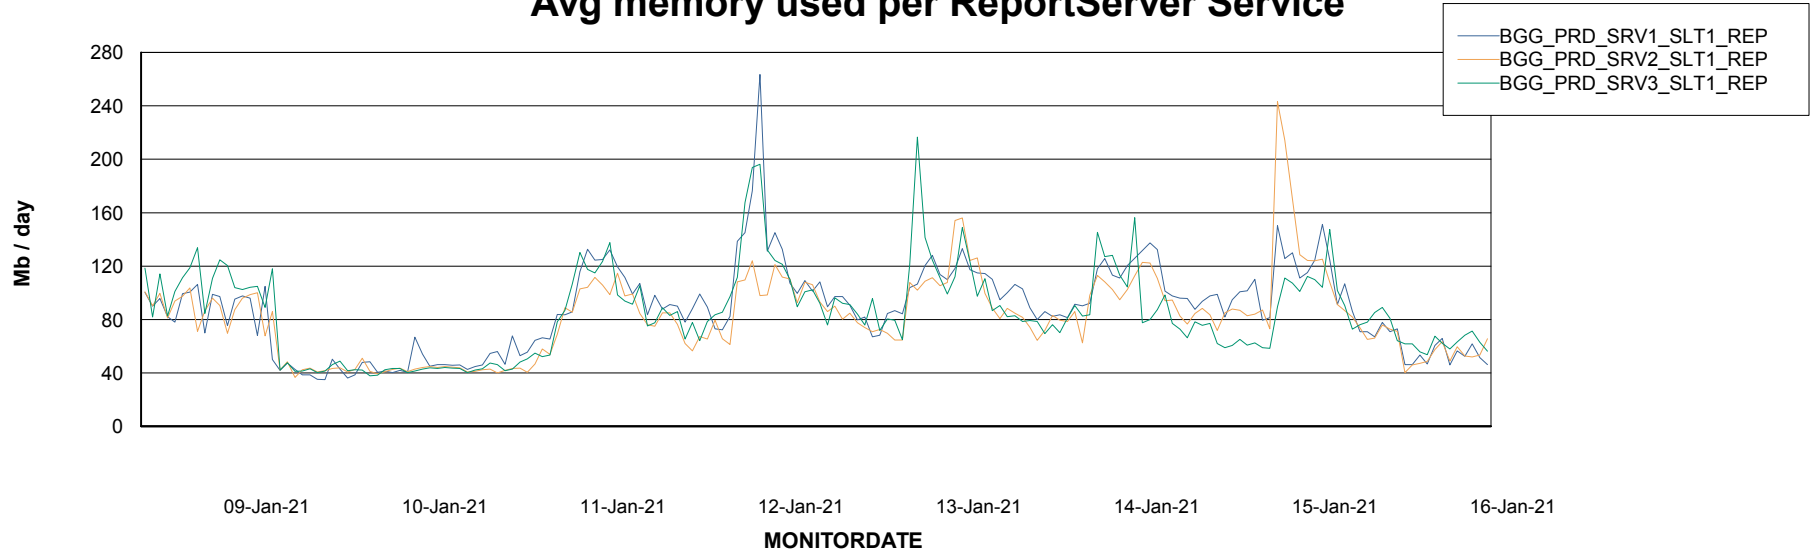

Avg memory used per ABS Server Service

Avg users per day per ABS server

Weekly SLA Customer Report

Customer BGG_Production
Database ID 58

ABSSolute Application ReportServer Services

Avg memory used per ReportServer Service