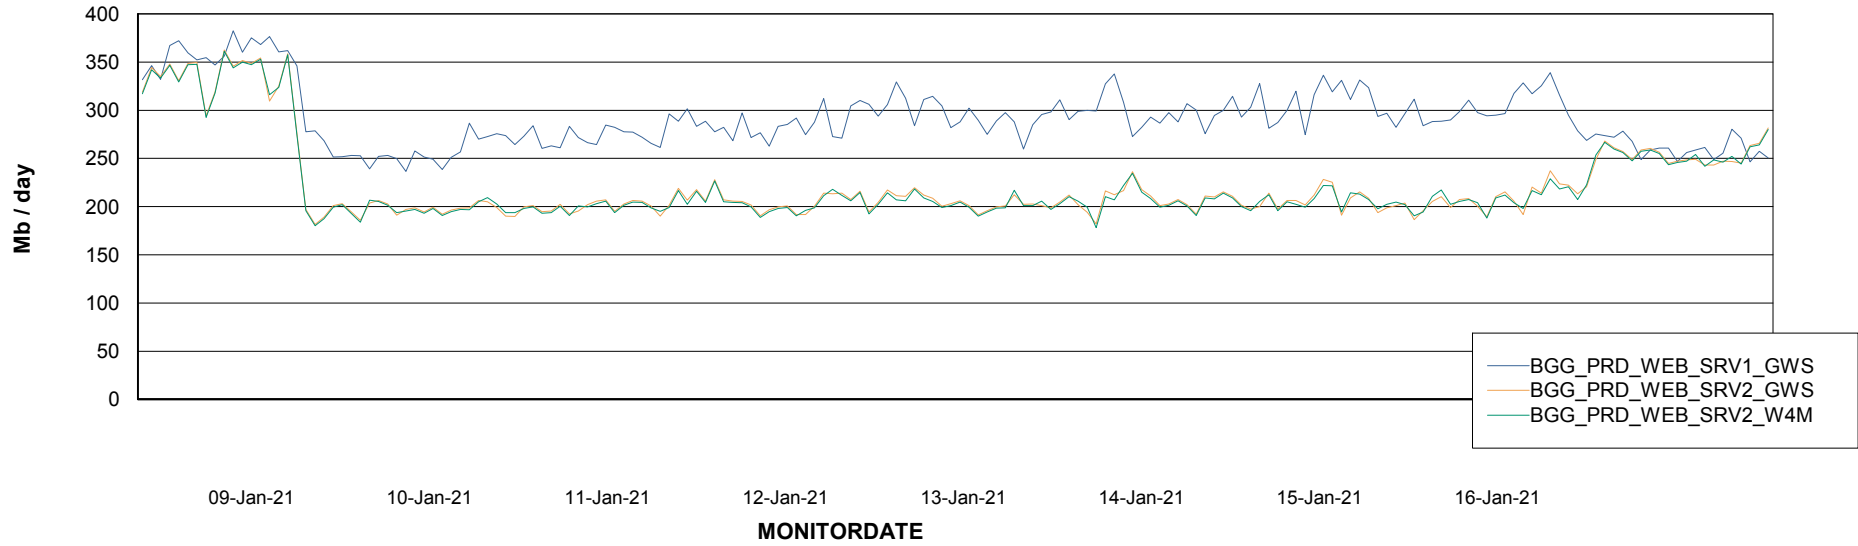

ABSSolute Web Component Services

Avg memory used per ABS Web component