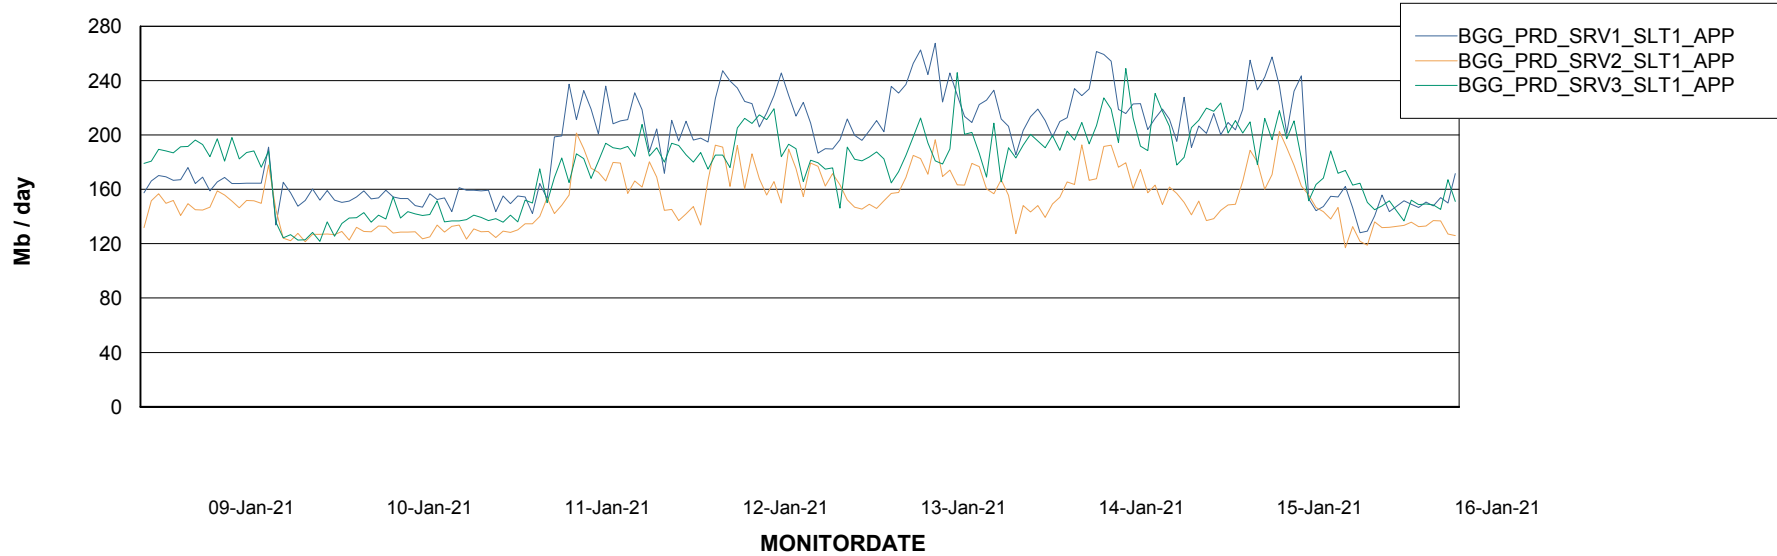

BI Status and last ETL error for BGGDB_BI

	Sun 10/1/2021	Mon 11/1/2021	Tue 12/1/2021	Wed 13/1/2021	Thu 14/1/2021	Fri 15/1/2021	Sat 16/1/2021
ABS DataWarehouse ETL Health	OK	OK	OK	OK	OK	OK	OK
ABS DWHStaging ETL Health	OK	OK	OK	OK	OK	OK	OK

Weekly SLA Customer Report

Customer BGG_Production
Database ID 58

Standby Database Health BGG_Production

Recovery lag for last 7 days

Weekly SLA Customer Report

Customer BGG_Production
Database ID 58

ABSSolute Application Server Services

Avg memory used per ABS Server Service

Avg users per day per ABS server

Weekly SLA Customer Report

Customer BGG_Production
Database ID 58

ABSSolute Application ReportServer Services

Avg memory used per ReportServer Service