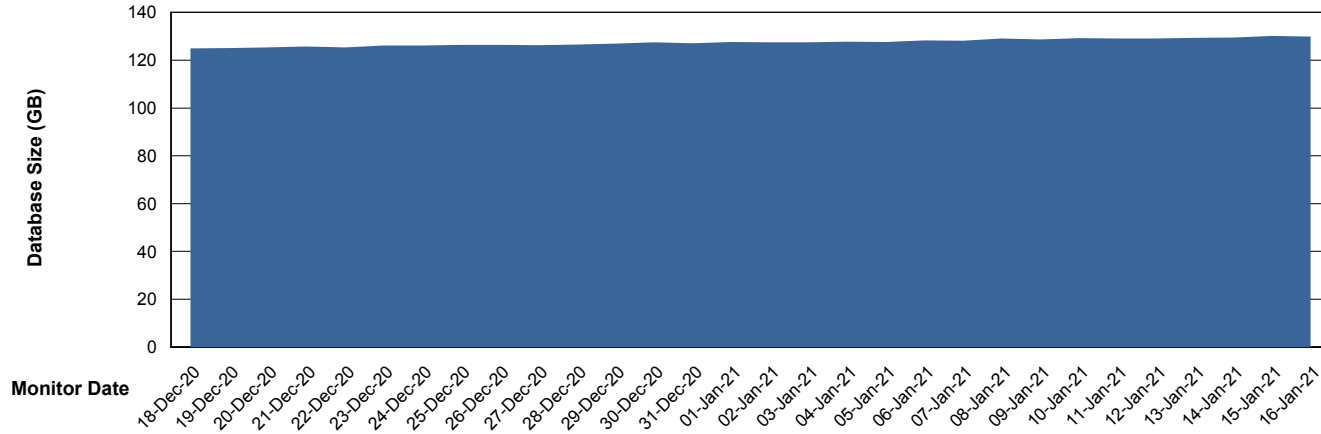

Customer BGG_Production
Database ID 58

Database Performance BGGDB_Standby

Weekly SLA Customer Report

Customer BGG_Production
Database ID 58

DATABASE SIZE BGGDB_BI

Database growth over last month

DATABASE SIZE BGGDB_Production

Database growth over last month

Weekly SLA Customer Report

Customer BGG_Production
 Database ID 58

Database Tablespace BGGDB_BI

Date	Tablespace Name	Filesize (Gb)	Usedsize (Gb)	Percentage free
16-Jan-21	ABSDATA	74	61	18
	INDX	80	67	16
15-Jan-21	ABSDATA	74	61	18
	INDX	80	67	16
14-Jan-21	ABSDATA	74	61	18
	INDX	80	67	16
13-Jan-21	ABSDATA	74	61	18
	INDX	80	67	16
12-Jan-21	ABSDATA	74	61	18
	INDX	80	66	18
11-Jan-21	ABSDATA	74	61	18
	INDX	80	66	18
10-Jan-21	ABSDATA	74	60	19
	INDX	80	66	18