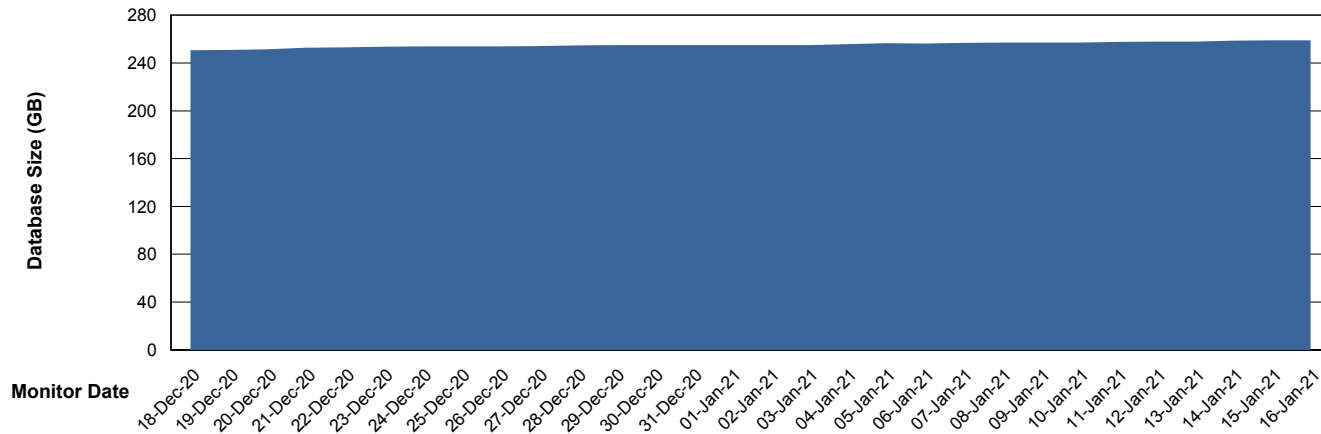

DATABASE SIZE BGGDB_Production

Database growth over last month