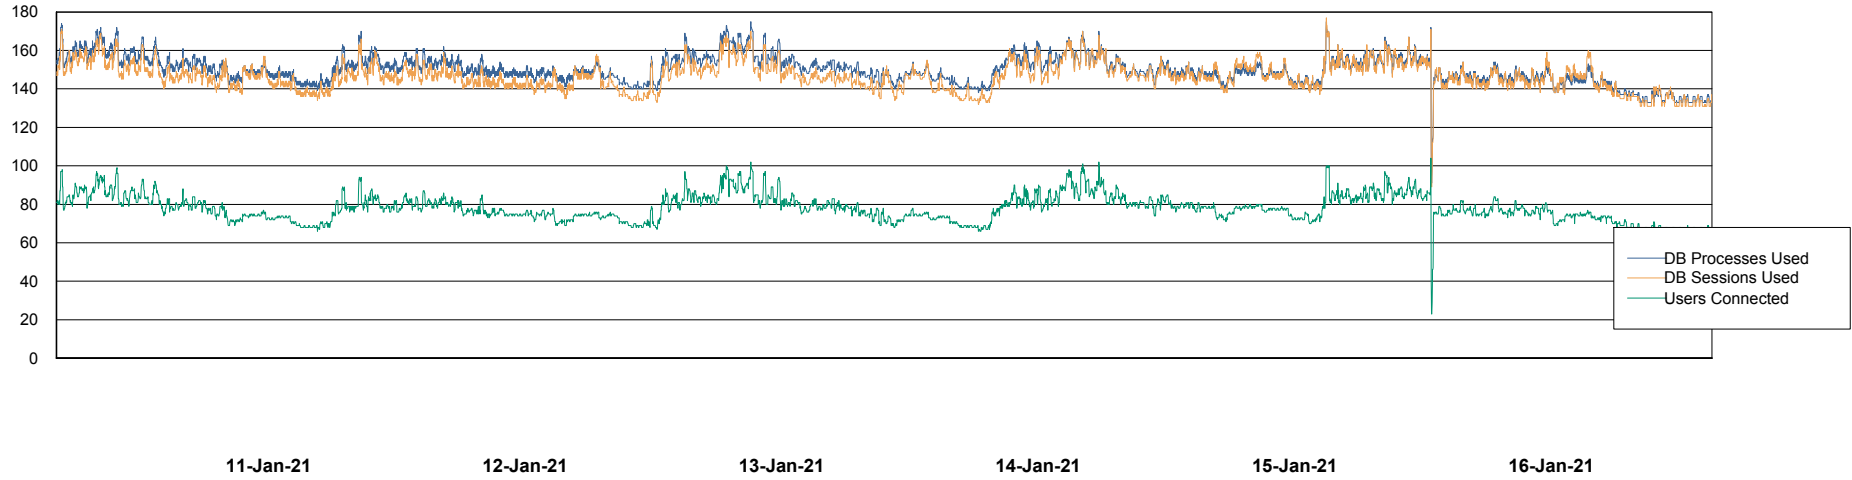

Weekly SLA Customer Report

Customer BGG_Production
Database ID 58

Database Performance BGGDB_BI

Weekly SLA Customer Report

Customer BGG_Production
Database ID 58

Database Performance BGGDB_Production

Weekly SLA Customer Report