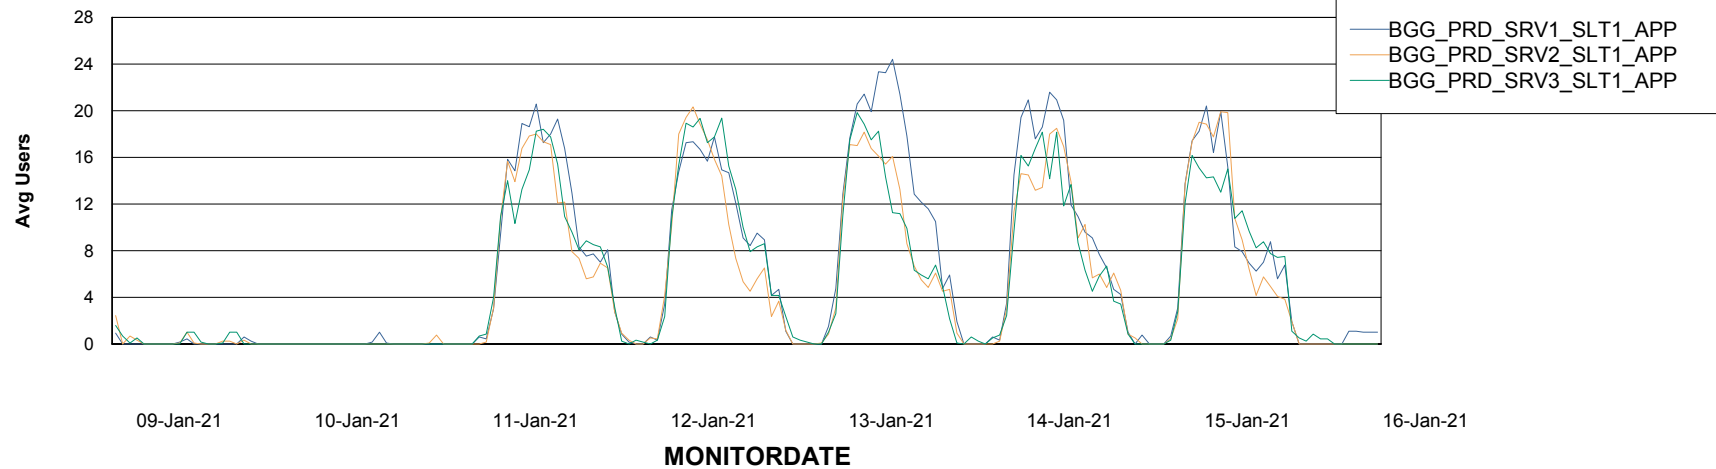

Avg users per day per ABS server