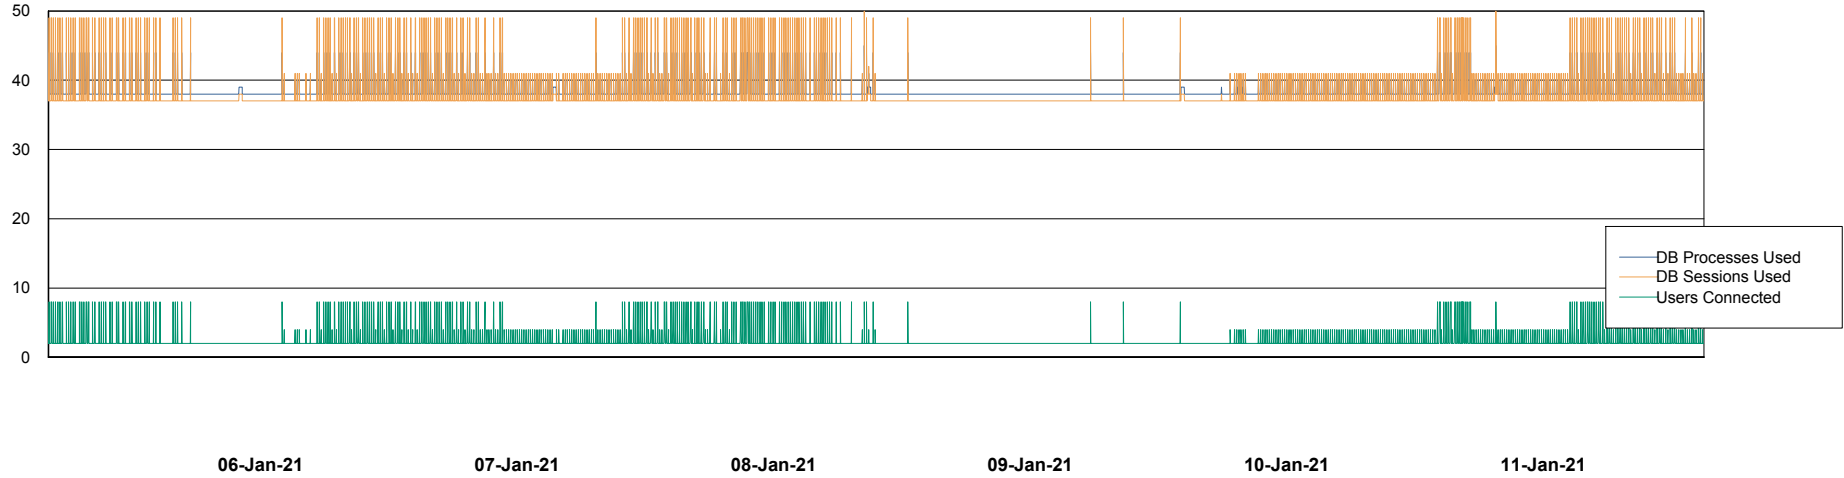

Database Performance VOSDB_Production

DB Processes Max 500
DB Sessions Max 772

Weekly SLA Customer Report

Customer VOS_Production
Database ID 68

Database Performance VOSDB_Standby

DB Processes Max 300
DB Sessions Max 472