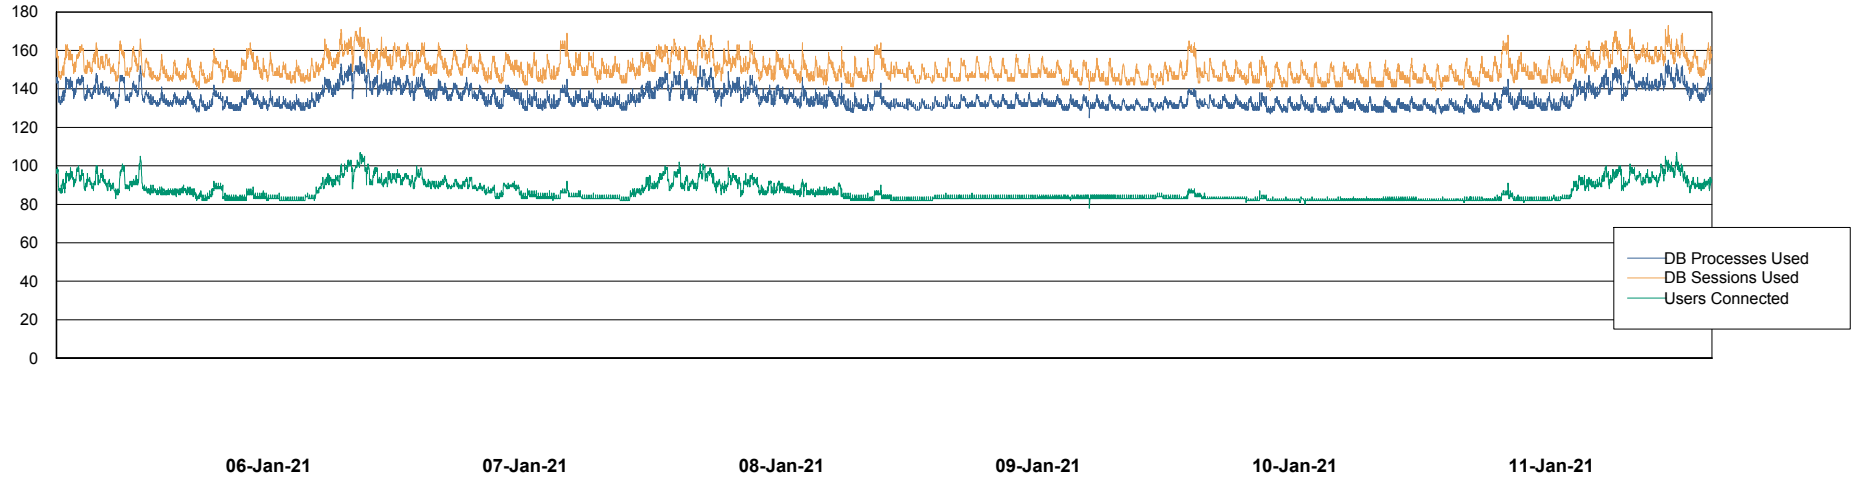

Database Performance VOSDB_Production

DB Processes Max 500
DB Sessions Max 772