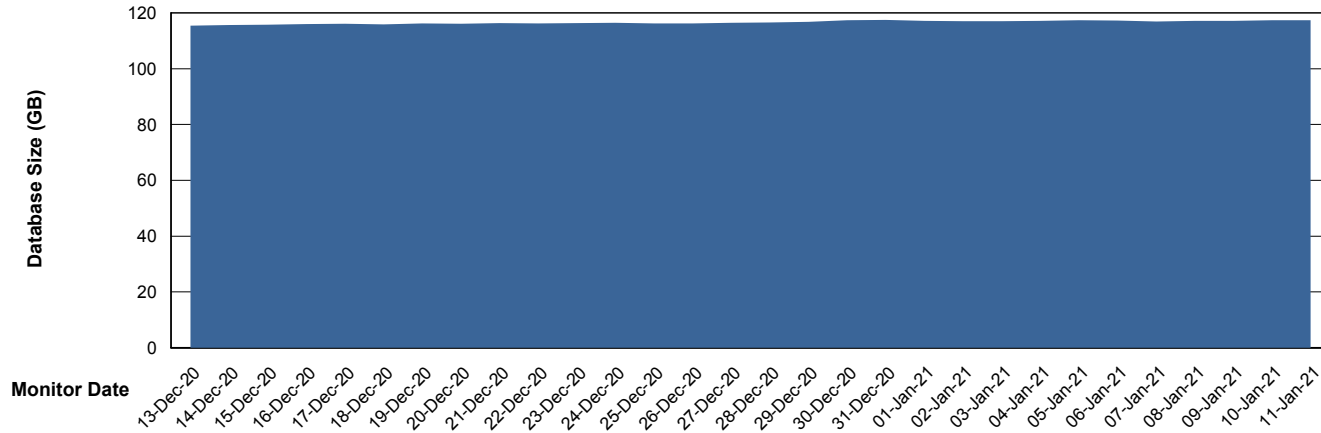

Database Performance VOSDB_Production

DB Processes Max 500
DB Sessions Max 772

Weekly SLA Customer Report

Customer VOS_Production
Database ID 68

Database Performance VOSDB_Standby

DB Processes Max 300
DB Sessions Max 472

Weekly SLA Customer Report

Customer VOS_Production
Database ID 68

DATABASE SIZE VOSBIDB_Production

Database growth over last month

DATABASE SIZE VOSDB_Production

Database growth over last month

Weekly SLA Customer Report