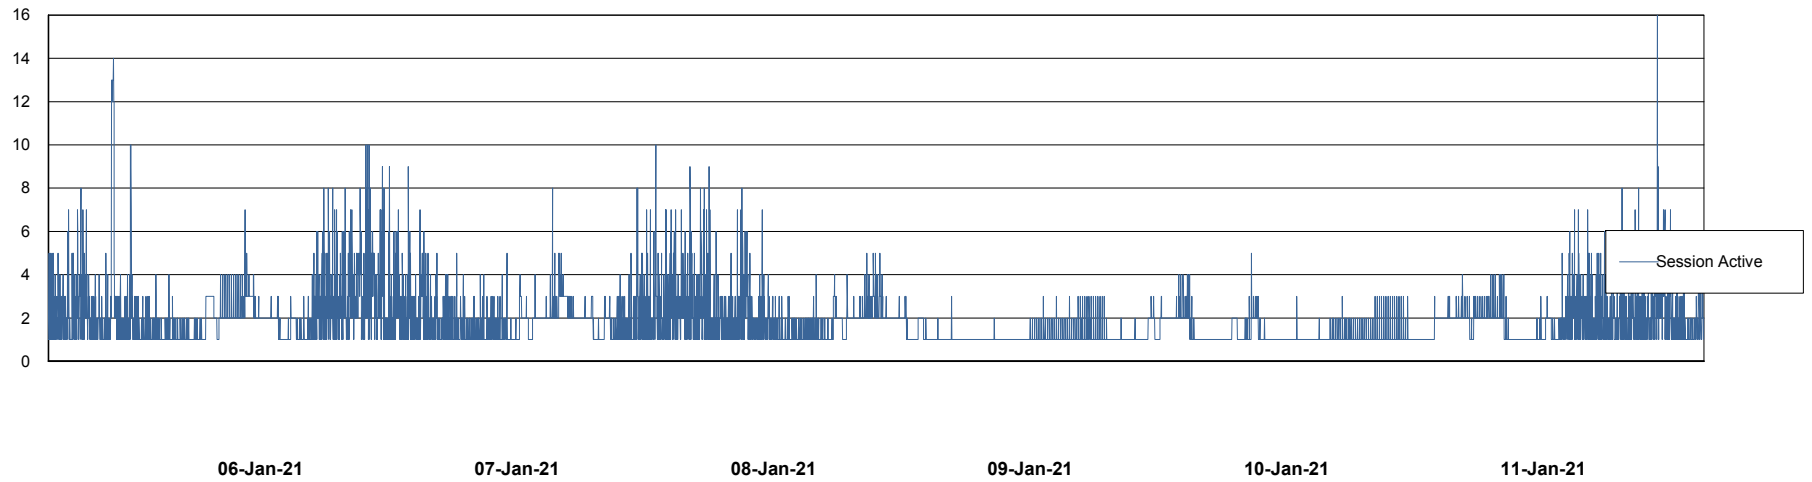

Database Performance VOSDB_Production

DB Processes Max 500
DB Sessions Max 772